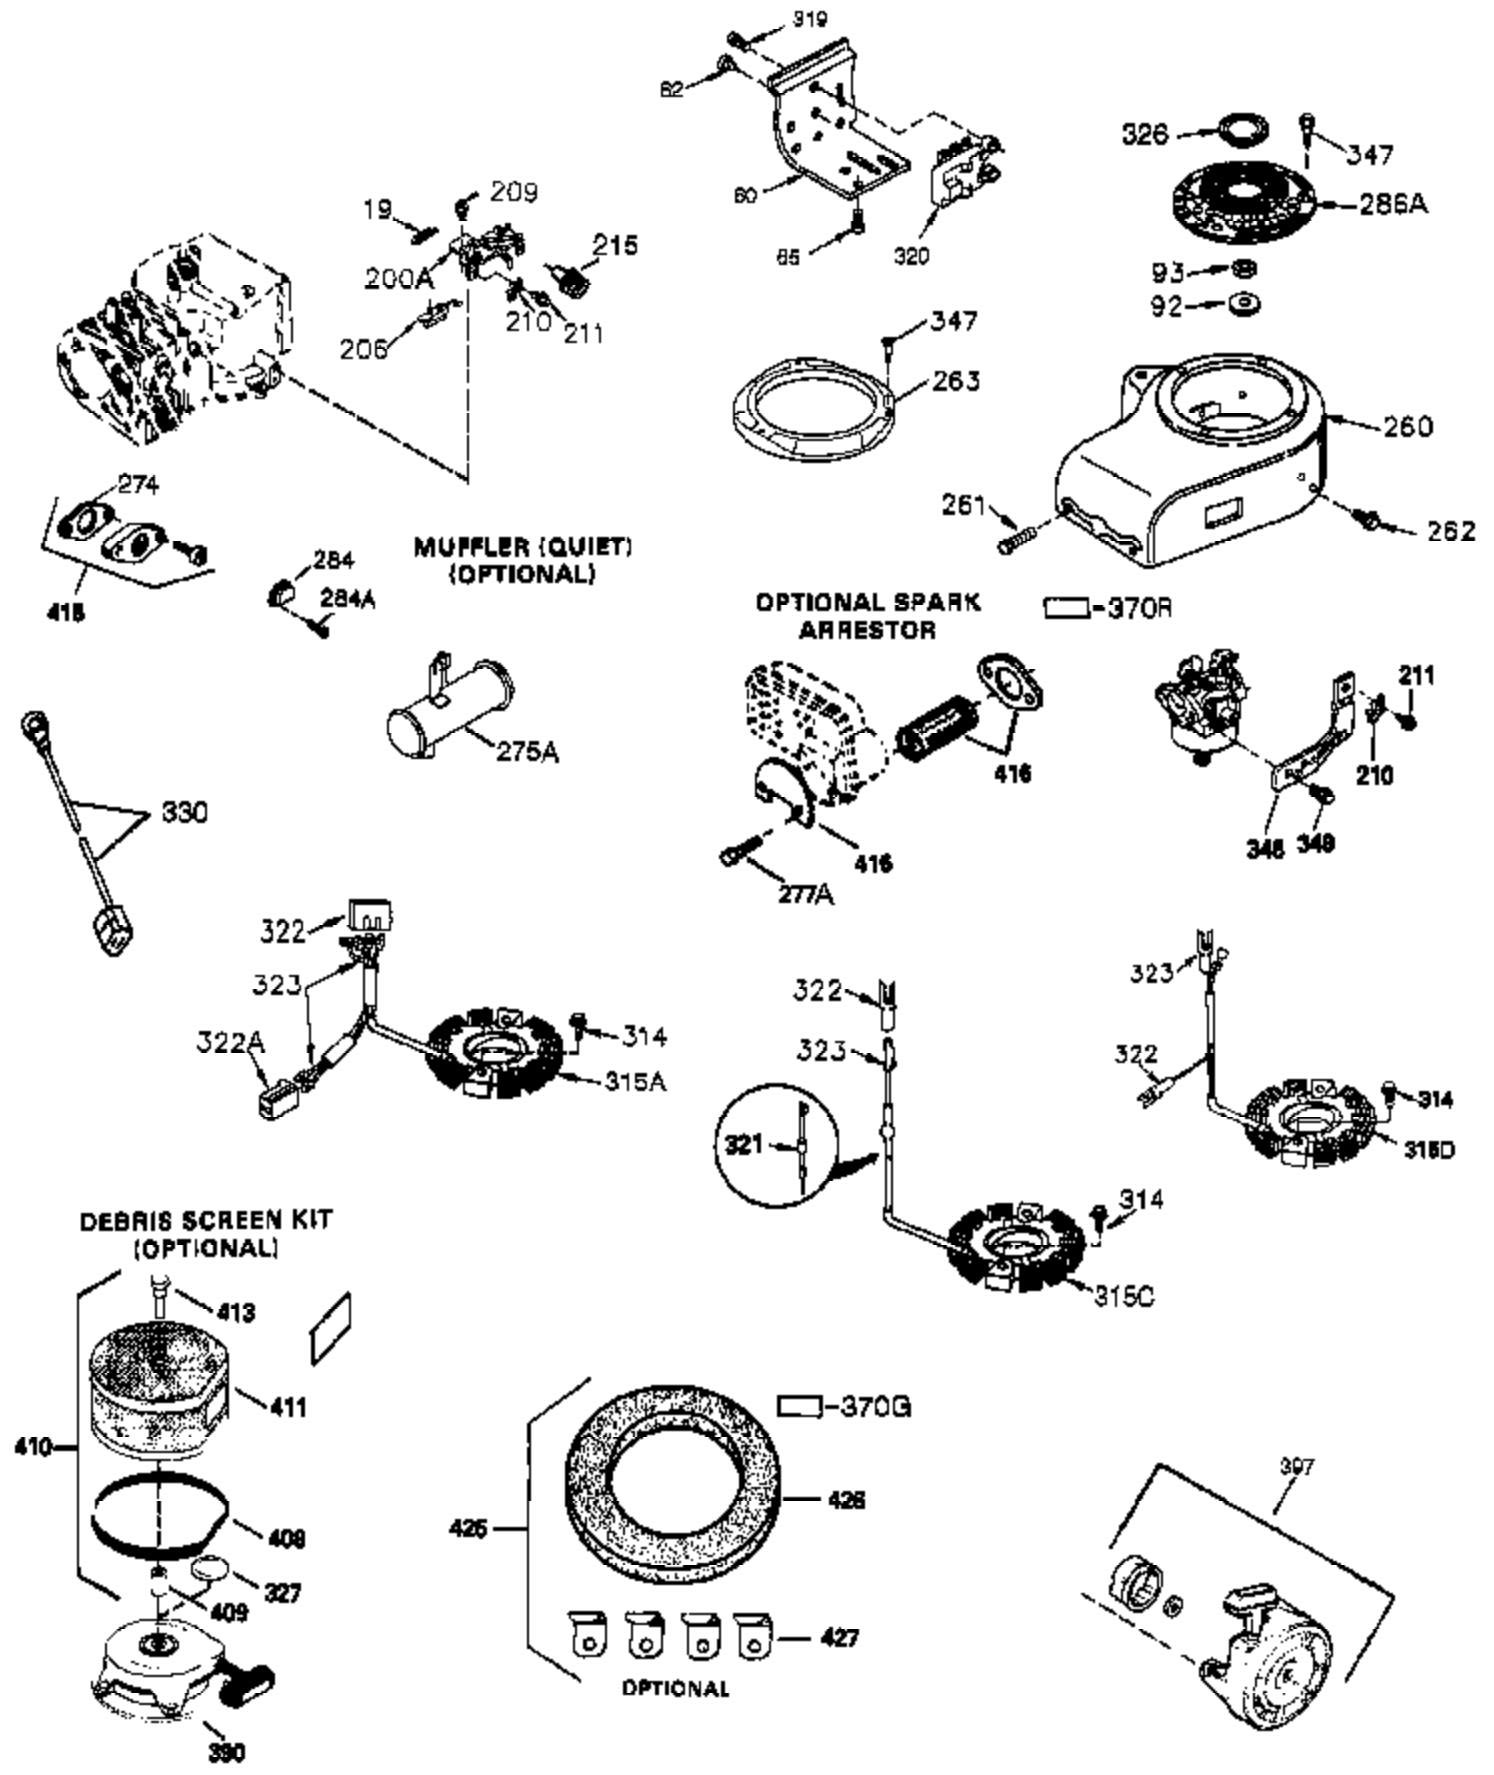

Ref #	Part Number	Qty	Description
60	33273A	1	Blower Housing Extension
65	650128	1	Screw, 10-24 x 1/2"
92	650880	1	Lock Washer
93	650881	1	Flywheel Nut
171	28424	1	Breather Element
209	650902	2	Screw, 10-32 x 7/16"
210	27793	1	Conduit Clip
211	28942	1	Screw, 10-32 x 3/8"
260	36292	1	Blower Housing
261	650788	2	Screw, 5/16-18 x 3/4"
262	29747B	2	Screw, Torx T-40, 5/16-24 x 21/32"
263	35963	1	Trim Ring
314	650873	2	Screw, 1/4-20 x 3/4"
321	611161	1	Diode
322	610921	1	Connector Body
323	610922	1	Terminal
326	36210	1	Blower Housing Plug
347	650949	3	Screw, 10-32 x 9/16"
900	0	1	Replacement engine 752281C, order from 71-999
900	0	1	Replacement SB 752312A, order from 71 -999