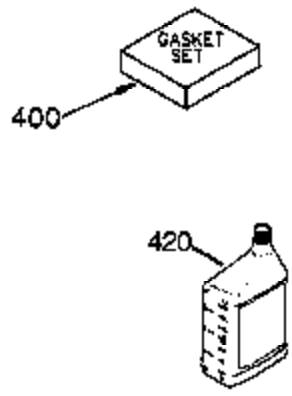

CONTINUED FROM PAGE 2

Ref #	Part Number	Qty	Description
30	35429A	1	Crankshaft
31	35327	1	Counterbalance Gear
40	35776	1	Piston, Pin & Ring Set (Std.)
40	35777	1	Piston, Pin & Ring Set (.010" OS)
40	35778	1	Piston, Pin & Ring Set (.020" OS)
41	35773	1	Piston & Pin Ass'y. (Std.) (Incl. 43)
41	35774	1	Piston & Pin Ass'y. (.010" OS) (Incl. 43)
41	35775	1	Piston & Pin Ass'y. (.020" OS) (Incl. 43)
42	35779	1	Ring Set (Std.)
42	35780	1	Ring Set (.010" OS)
42	35781	1	Ring Set (.020" OS)
43	35772	2	Piston Pin Retaining Ring
45	36895	1	Connecting Rod Ass'y. (Incl. 47)
47	651033	2	Connecting Rod Bolt
48	34034	2	Valve Lifter
50	35381	1	Camshaft (MCR)
51	35315A	1	Counterbalance Weight
52	31356	1	Oil Pump Ass'y.
69	35317	1	* Mounting Flange Gasket
70	35711A	1	Mounting Flange (Incl. 72, 75 & 80)
72	31927	1	Oil Drain Plug
75	35319	1	Oil Seal
80	35783	1	Governor Shaft
81	30590A	2	Washer
82	35378	1	Governor Gear Ass'y. (Incl. 81)
83	30588A	1	Governor Spool
84	29193	2	Retaining Ring
86	650833	7	Screw, 1/4-20 x 1-3/16"
88	31707A	1	Spacer (Incl. 81)
89	32589	1	Flywheel Key
123	33261	1	Intake Pipe Brace
124	651031	3	Screw, 1/4-20 x 9/16"
171	28424	1	Breather Element
178	29752	2	Nut & Lock Washer, 1/4-28
182	30088A	2	Screw, 1/4-28 x 1"
184	33263	1	* Carburetor To Intake Pipe Gasket
185	34926	1	Intake Pipe
223	650378	2	Screw, Torx T-30, 5/16-18 x 1-1/8"
224	27915A	1	* Intake Pipe Gasket
234	650825	2	Nut & Lock Washer, 1/4-20
238	650834	2	Screw, 10-32 x 1-17/32"
239	33629	1	* Air Cleaner Gasket
240	35538B	1	Air Cleaner Body (Incl. 239)
245	35403	1	Air Cleaner Filter (Incl. 234)
245A	35404	1	Air Cleaner Filter
250	35961	1	Air Cleaner Cover
251	650886	2	Wing Nut, 1/4-20
292	26460	3	Fuel Line Clamp
296	34279B	1	Fuel Filter (Incl. 292)
305	35574	1	Oil Fill Tube
307	35499	1	"O" Ring
308	35437	1	Fill Tube Clip
310	35576	1	Dipstick
380	632692	1	Carburetor (Incl. 184)
380	632692	1	Carburetor (Incl. 184)