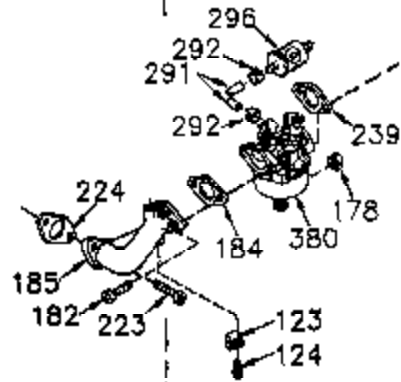

CONTINUED FROM PAGE 2

Ref #	Part Number	Qty	Description
30	35429A	1	Crankshaft
31	35327	1	Counterbalance Gear
40	35776	1	Piston, Pin & Ring Set (Std.)
40	35777	1	Piston, Pin & Ring Set (.010" OS)
40	35778	1	Piston, Pin & Ring Set (.020" OS)
41	35773	1	Piston & Pin Ass'y. (Std.) (Incl. 43)
41	35774	1	Piston & Pin Ass'y. (.010" OS) (Incl. 43)
41	35775	1	Piston & Pin Ass'y. (.020" OS) (Incl. 43)
42	35779	1	Ring Set (Std.)
42	35780	1	Ring Set (.010" OS)
42	35781	1	Ring Set (.020" OS)
43	35772	2	Piston Pin Retaining Ring
45	36895	1	Connecting Rod Ass'y. (Incl. 47)
47	651033	2	Connecting Rod Bolt
48	34034	2	Valve Lifter
50	35381	1	Camshaft (MCR)
51	35315A	1	Counterbalance Weight
52	31356	1	Oil Pump Ass'y.
69	35317	1	* Mounting Flange Gasket
70	35711A	1	Mounting Flange (Incl. 72, 75 & 80)
72	31927	1	Oil Drain Plug
75	35319	1	Oil Seal
80	35783	1	Governor Shaft
81	30590A	2	Washer
82	35378	1	Governor Gear Ass'y. (Incl. 81)
83	30588A	1	Governor Spool
84	29193	2	Retaining Ring
86	650833	7	Screw, 1/4-20 x 1-3/16"
88	31707A	1	Spacer (Incl. 81)
89	32589	1	Flywheel Key
123	33261	1	Intake Pipe Brace
124	651031	3	Screw, 1/4-20 x 9/16"
171	28424	1	Breather Element
178	29752	2	Nut & Lock Washer, 1/4-28
182	30088A	2	Screw, 1/4-28 x 1"
184	33263	1	* Carburetor To Intake Pipe Gasket
185	34926	1	Intake Pipe
223	650378	2	Screw, Torx T-30, 5/16-18 x 1-1/8"
224	27915A	1	* Intake Pipe Gasket
234	650825	2	Nut & Lock Washer, 1/4-20
238	650834	2	Screw, 10-32 x 1-17/32"
239	33629	1	* Air Cleaner Gasket
240	35538B	1	Air Cleaner Body (Incl. 239)
245	35403	1	Air Cleaner Filter (Incl. 234)
245A	35404	1	Air Cleaner Filter
250	35961	1	Air Cleaner Cover
251	650886	2	Wing Nut, 1/4-20
292	26460	3	Fuel Line Clamp
296	34279B	1	Fuel Filter (Incl. 292)
305	35574	1	Oil Fill Tube
307	35499	1	"O" Ring
308	35437	1	Fill Tube Clip
310	35576	1	Dipstick
380	632692	1	Carburetor (Incl. 184)
380	632692	1	Carburetor (Incl. 184)