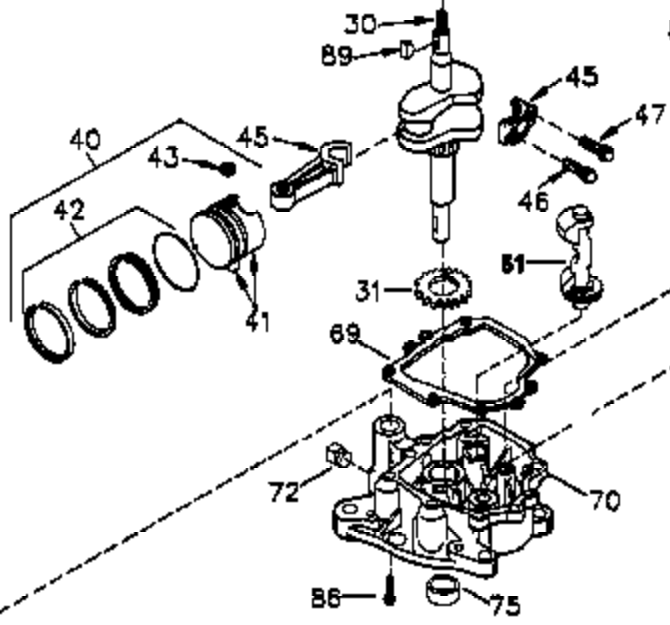

CONTINUED FROM PAGE 2

Ref #	Part Number	Qty	Description
30	35429A	1	Crankshaft
31	35327	1	Counterbalance Gear
40	35776	1	Piston, Pin & Ring Set (Std.)
40	35777	1	Piston, Pin & Ring Set (.010" OS)
40	35778	1	Piston, Pin & Ring Set (.020" OS)
41	35773	1	Piston & Pin Ass'y. (Std.) (Incl. 43)
41	35774	1	Piston & Pin Ass'y. (.010" OS) (Incl. 43)
41	35775	1	Piston & Pin Ass'y. (.020" OS) (Incl. 43)
42	35779	1	Ring Set (Std.)
42	35780	1	Ring Set (.010" OS)
42	35781	1	Ring Set (.020" OS)
43	35772	2	Piston Pin Retaining Ring
45	36895	1	Connecting Rod Ass'y. (Incl. 47)
47	651033	2	Connecting Rod Bolt
48	34034	2	Valve Lifter
50	35381	1	Camshaft (MCR)
51	35315A	1	Counterbalance Weight
52	31356	1	Oil Pump Ass'y.
69	35317	1	* Mounting Flange Gasket
70	35711A	1	Mounting Flange (Incl. 72, 75 & 80)
72	31927	1	Oil Drain Plug
75	35319	1	Oil Seal
80	35783	1	Governor Shaft
81	30590A	2	Washer
82	35378	1	Governor Gear Ass'y. (Incl. 81)
83	30588A	1	Governor Spool
84	29193	2	Retaining Ring
86	650833	7	Screw, 1/4-20 x 1-3/16"
88	31707A	1	Spacer (Incl. 81)
89	32589	1	Flywheel Key
123	33261	1	Intake Pipe Brace
124	651031	3	Screw, 1/4-20 x 9/16"
171	28424	1	Breather Element
178	29752	2	Nut & Lock Washer, 1/4-28
182	30088A	2	Screw, 1/4-28 x 1"
184	33263	1	* Carburetor To Intake Pipe Gasket
185	34926	1	Intake Pipe
223	650378	2	Screw, Torx T-30, 5/16-18 x 1-1/8"
224	27915A	1	* Intake Pipe Gasket
234	650825	2	Nut & Lock Washer, 1/4-20
238	650834	2	Screw, 10-32 x 1-17/32"
239	33629	1	* Air Cleaner Gasket
240	35538B	1	Air Cleaner Body (Incl. 239)
245	35403	1	Air Cleaner Filter (Incl. 234)
245A	35404	1	Air Cleaner Filter
250	35961	1	Air Cleaner Cover
251	650886	2	Wing Nut, 1/4-20
292	26460	3	Fuel Line Clamp
296	34279B	1	Fuel Filter (Incl. 292)
305	35574	1	Oil Fill Tube
307	35499	1	"O" Ring
308	35437	1	Fill Tube Clip
310	35576	1	Dipstick
380	632692	1	Carburetor (Incl. 184)
380	632692	1	Carburetor (Incl. 184)