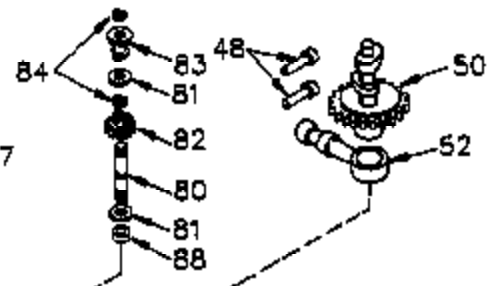

CONTINUED FROM PAGE 2

Ref #	Part Number	Qty	Description
30	35429A	1	Crankshaft
31	35327	1	Counterbalance Gear
40	35776	1	Piston, Pin & Ring Set (Std.)
40	35777	1	Piston, Pin & Ring Set (.010" OS)
40	35778	1	Piston, Pin & Ring Set (.020" OS)
41	35773	1	Piston & Pin Ass'y. (Std.) (Incl. 43)
41	35774	1	Piston & Pin Ass'y. (.010" OS) (Incl. 43)
41	35775	1	Piston & Pin Ass'y. (.020" OS) (Incl. 43)
42	35779	1	Ring Set (Std.)
42	35780	1	Ring Set (.010" OS)
42	35781	1	Ring Set (.020" OS)
43	35772	2	Piston Pin Retaining Ring
45	36895	1	Connecting Rod Ass'y. (Incl. 47)
47	651033	2	Connecting Rod Bolt
48	34034	2	Valve Lifter
50	35381	1	Camshaft (MCR)
51	35315A	1	Counterbalance Weight
52	31356	1	Oil Pump Ass'y.
69	35317	1	* Mounting Flange Gasket
70	35711A	1	Mounting Flange (Incl. 72, 75 & 80)
72	31927	1	Oil Drain Plug
75	35319	1	Oil Seal
80	35783	1	Governor Shaft
81	30590A	2	Washer
82	35378	1	Governor Gear Ass'y. (Incl. 81)
83	30588A	1	Governor Spool
84	29193	2	Retaining Ring
86	650833	7	Screw, 1/4-20 x 1-3/16"
88	31707A	1	Spacer (Incl. 81)
89	32589	1	Flywheel Key
123	33261	1	Intake Pipe Brace
124	651031	3	Screw, 1/4-20 x 9/16"
171	28424	1	Breather Element
178	29752	2	Nut & Lock Washer, 1/4-28
182	30088A	2	Screw, 1/4-28 x 1"
184	33263	1	* Carburetor To Intake Pipe Gasket
185	34926	1	Intake Pipe
223	650378	2	Screw, Torx T-30, 5/16-18 x 1-1/8"
224	27915A	1	* Intake Pipe Gasket
234	650825	2	Nut & Lock Washer, 1/4-20
238	650834	2	Screw, 10-32 x 1-17/32"
239	33629	1	* Air Cleaner Gasket
240	35538B	1	Air Cleaner Body (Incl. 239)
245	35403	1	Air Cleaner Filter (Incl. 234)
245A	35404	1	Air Cleaner Filter
250	35961	1	Air Cleaner Cover
251	650886	2	Wing Nut, 1/4-20
292	26460	3	Fuel Line Clamp
296	34279B	1	Fuel Filter (Incl. 292)
305	35574	1	Oil Fill Tube
307	35499	1	"O" Ring
308	35437	1	Fill Tube Clip
310	35576	1	Dipstick
380	632692	1	Carburetor (Incl. 184)
380	632692	1	Carburetor (Incl. 184)