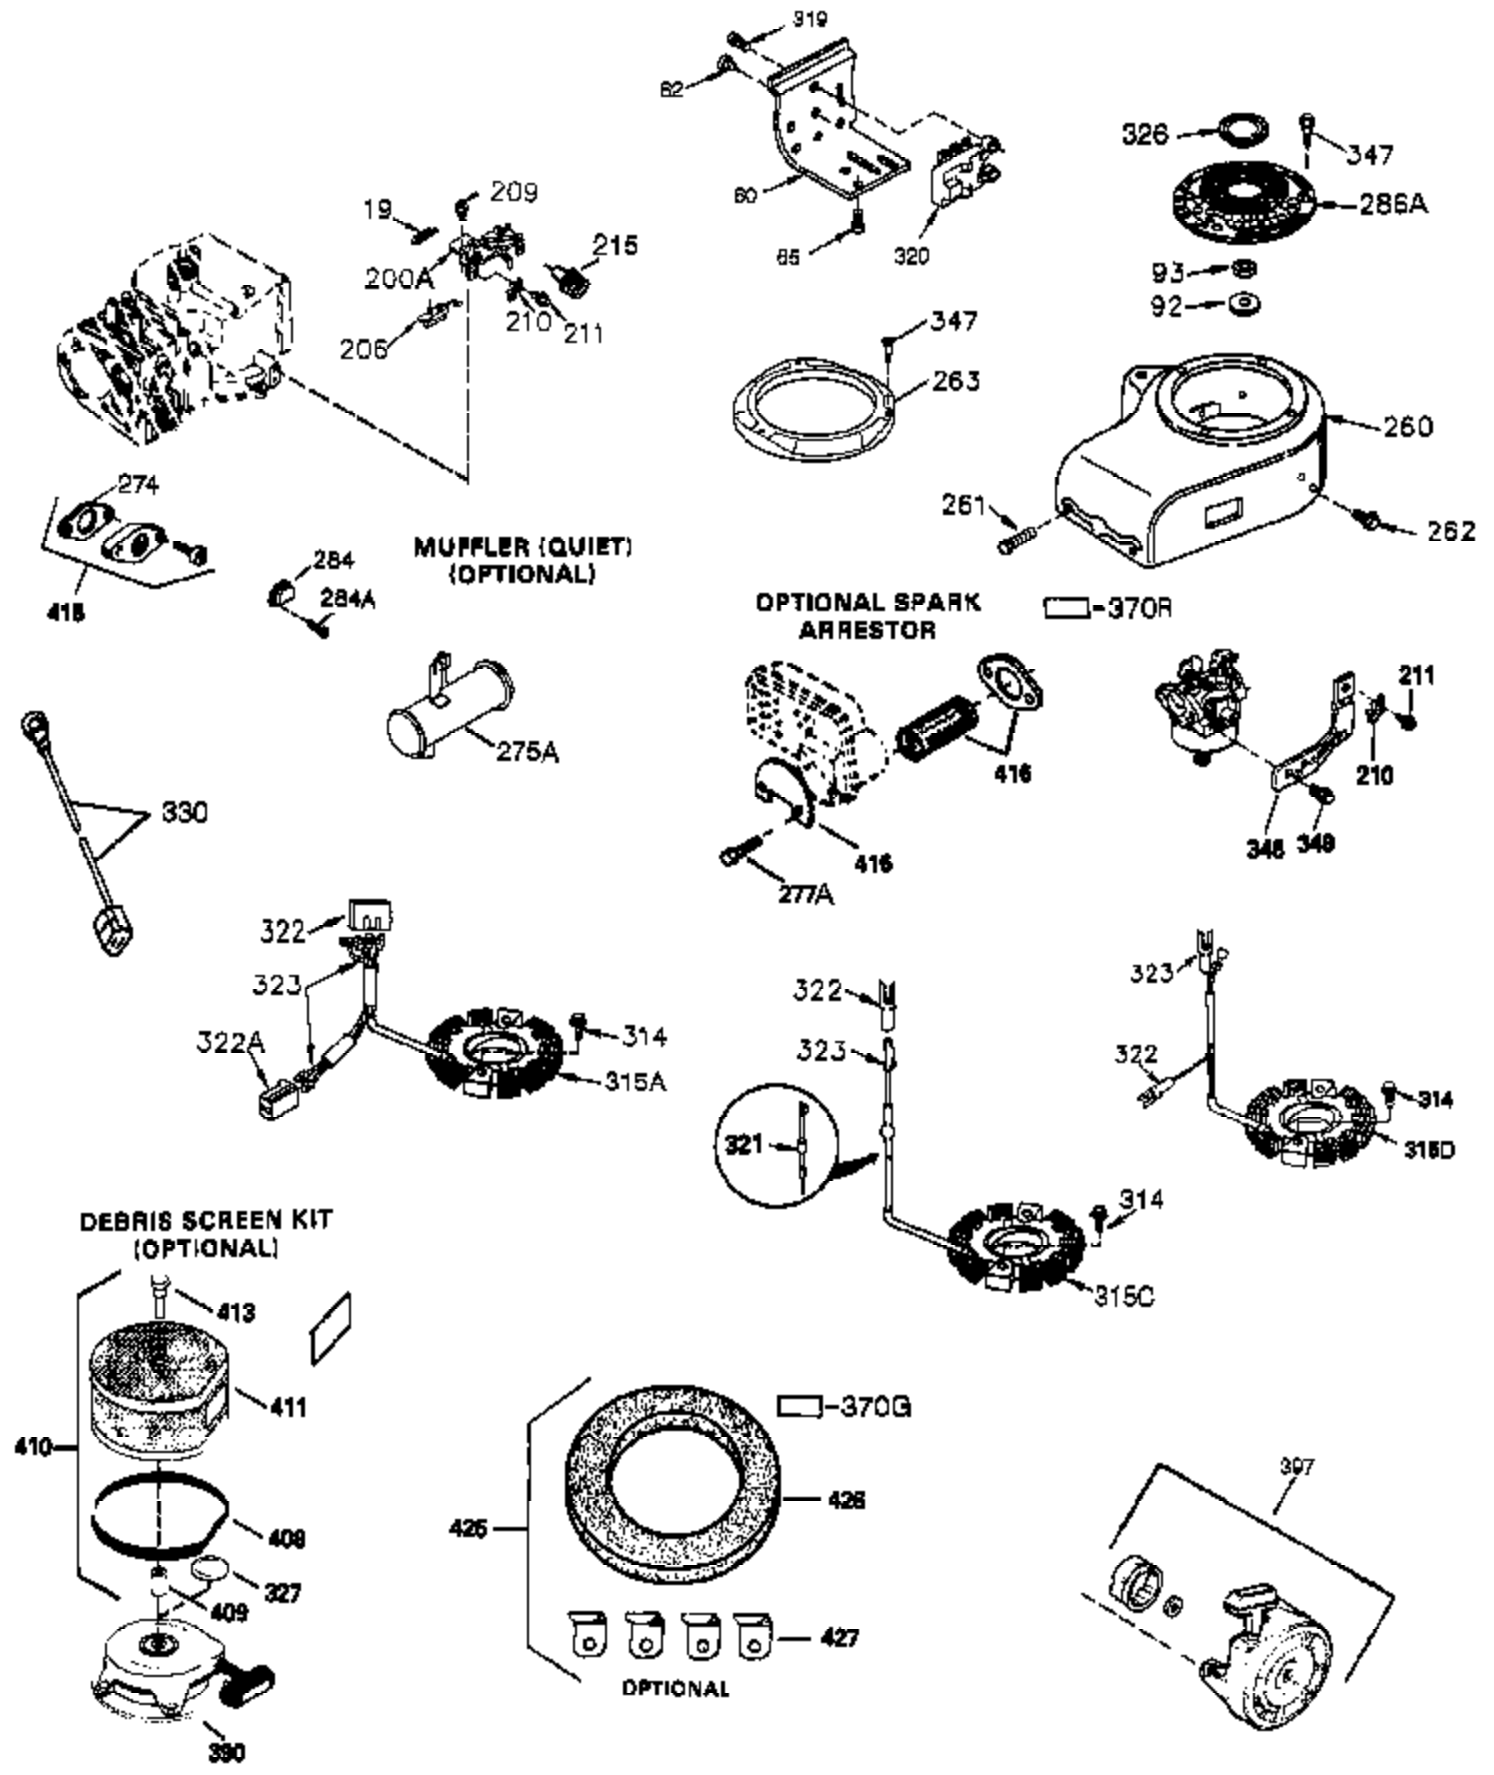

Ref #	Part Number	Qty	Description
60	33273A	1	Blower Housing Extension
62	650760	1	Screw, 8-32 x 3/8"
65	650128	1	Screw, 10-24 x 1/2"
92	650880	1	Lock Washer
93	650881	1	Flywheel Nut
171	28424	1	Breather Element
209	650902	2	Screw, 10-32 x 7/16"
210	27793	1	Conduit Clip
211	28942	1	Screw, 10-32 x 3/8"
260	36292	1	Blower Housing
261	650788	2	Screw, 5/16-18 x 3/4"
262	29747B	2	Screw, Torx T-40, 5/16-24 x 21/32"
263	35963	1	Trim Ring
314	650873	2	Screw, 1/4-20 x 3/4"
321	611161	1	Diode
322	611142	1	Connector Body
323	611118	2	Terminal
326	36210	1	Screen Plug
347	650949	3	Screw, 10-32 x 9/16"