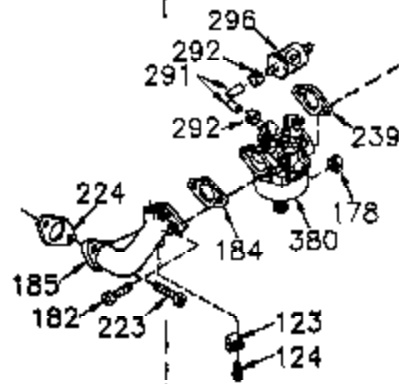

CONTINUED FROM PAGE 2

Ref #	Part Number	Qty	Description
30	35429A	1	Crankshaft
31	35327	1	Counterbalance Gear
40	35776	1	Piston, Pin & Ring Set (Std.)
40	35777	1	Piston, Pin & Ring Set (.010" OS)
40	35778	1	Piston, Pin & Ring Set (.020" OS)
41	35773	1	Piston & Pin Ass'y. (Std.) (Incl. 43)
41	35774	1	Piston & Pin Ass'y. (.010" OS) (Incl. 43)
41	35775	1	Piston & Pin Ass'y. (.020" OS) (Incl. 43)
42	35779	1	Ring Set (Std.)
42	35780	1	Ring Set (.010" OS)
42	35781	1	Ring Set (.020" OS)
43	35772	2	Piston Pin Retaining Ring
45	35330A	1	Connecting Rod Ass'y. (Incl. 46 & 47)
46	650908	1	Connecting Rod Bolt
47	650882	1	Connecting Rod Bolt
48	34034	2	Valve Lifter
50	35381	1	Camshaft (MCR)
51	35315A	1	Counterbalance Weight
52	31356	1	Oil Pump Ass'y.
69	35317	1	* Mounting Flange Gasket
70	35711A	1	Mounting Flange (Incl. 72, 75 & 80)
72	31927	1	Oil Drain Plug
75	35319	1	Oil Seal
80	35783	1	Governor Shaft
81	30590A	2	Washer
82	35378	1	Governor Gear Ass'y. (Incl. 81)
83	30588A	1	Governor Spool
84	29193	2	Retaining Ring
86	650833	7	Screw, 1/4-20 x 1-3/16"
88	31707A	1	Spacer (Incl. 81)
89	32589	1	Flywheel Key
123	33261	1	Intake Pipe Brace
124	650738	3	Screw, 1/4-20 x 5/8"
171	28424	1	Breather Element
178	29752	2	Nut & Lock Washer, 1/4-28
182	30088A	2	Screw, 1/4-28 x 1"
184	33263	1	* Carburetor To Intake Pipe Gasket
185	34926	1	Intake Pipe
223	650378	2	Screw, Torx T-30, 5/16-18 x 1-1/8"
224	27915A	1	* Intake Pipe Gasket
234	650825	2	Nut & Lock Washer, 1/4-20
238	650834	2	Screw, 10-32 x 1-17/32"
239	33629	1	* Air Cleaner Gasket
240	35538B	1	Air Cleaner Body (Incl. 239)
245	35403	1	Air Cleaner Filter (Incl. 234)
245A	35404	1	Air Cleaner Filter
250	35961	1	Air Cleaner Cover
251	650886	2	Wing Nut, 1/4-20
292	26460	2	Fuel Line Clamp
305	35574	1	Oil Fill Tube
307	35499	1	"O" Ring
308	35437	1	Fill Tube Clip
310	35576	1	Dipstick
380	632692	1	Carburetor (Incl. 184)