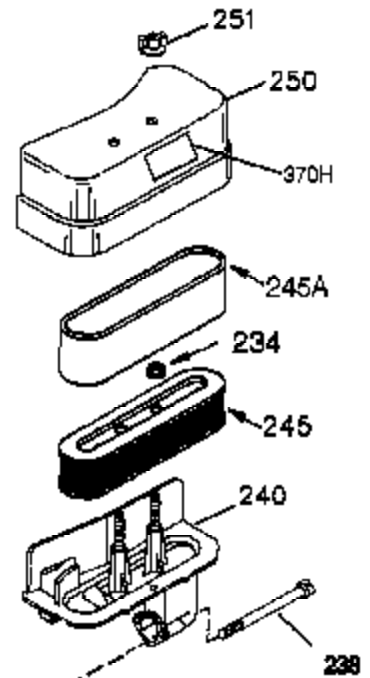

CONTINUED FROM PAGE 2

Ref #	Part Number	Qty	Description
30	35429A	1	Crankshaft
31	35327	1	Counterbalance Gear
40	35776	1	Piston, Pin & Ring Set (Std.)
40	35777	1	Piston, Pin & Ring Set (.010" OS)
40	35778	1	Piston, Pin & Ring Set (.020" OS)
41	35773	1	Piston & Pin Ass'y. (Std.) (Incl. 43)
41	35774	1	Piston & Pin Ass'y. (.010" OS) (Incl. 43)
41	35775	1	Piston & Pin Ass'y. (.020" OS) (Incl. 43)
42	35779	1	Ring Set (Std.)
42	35780	1	Ring Set (.010" OS)
42	35781	1	Ring Set (.020" OS)
43	35772	2	Piston Pin Retaining Ring
45	35330A	1	Connecting Rod Ass'y. (Incl. 46 & 47)
46	650908	1	Connecting Rod Bolt
47	650882	1	Connecting Rod Bolt
48	34034	2	Valve Lifter
50	35381	1	Camshaft (MCR)
51	35315A	1	Counterbalance Weight
52	31356	1	Oil Pump Ass'y.
69	35317	1	* Mounting Flange Gasket
70	35711A	1	Mounting Flange (Incl. 72, 75 & 80)
72	31927	1	Oil Drain Plug
75	35319	1	Oil Seal
80	35783	1	Governor Shaft
81	30590A	2	Washer
82	35378	1	Governor Gear Ass'y. (Incl. 81)
83	30588A	1	Governor Spool
84	29193	2	Retaining Ring
86	650833	7	Screw, 1/4-20 x 1-3/16"
88	31707A	1	Spacer (Incl. 81)
89	32589	1	Flywheel Key
123	33261	1	Intake Pipe Brace
124	650738	3	Screw, 1/4-20 x 5/8"
171	28424	1	Breather Element
178	29752	2	Nut & Lock Washer, 1/4-28
182	30088A	2	Screw, 1/4-28 x 1"
184	33263	1	* Carburetor To Intake Pipe Gasket
185	34926	1	Intake Pipe
223	650378	2	Screw, Torx T-30, 5/16-18 x 1-1/8"
224	27915A	1	* Intake Pipe Gasket
234	650825	2	Nut & Lock Washer, 1/4-20
238	650834	2	Screw, 10-32 x 1-17/32"
239	33629	1	* Air Cleaner Gasket
240	35538B	1	Air Cleaner Body (Incl. 239)
245	35403	1	Air Cleaner Filter (Incl. 234)
245A	35404	1	Air Cleaner Filter
250	35961	1	Air Cleaner Cover
251	650886	2	Wing Nut, 1/4-20
292	26460	2	Fuel Line Clamp
305	35574	1	Oil Fill Tube
307	35499	1	"O" Ring
308	35437	1	Fill Tube Clip
310	35576	1	Dipstick
380	632692	1	Carburetor (Incl. 184)