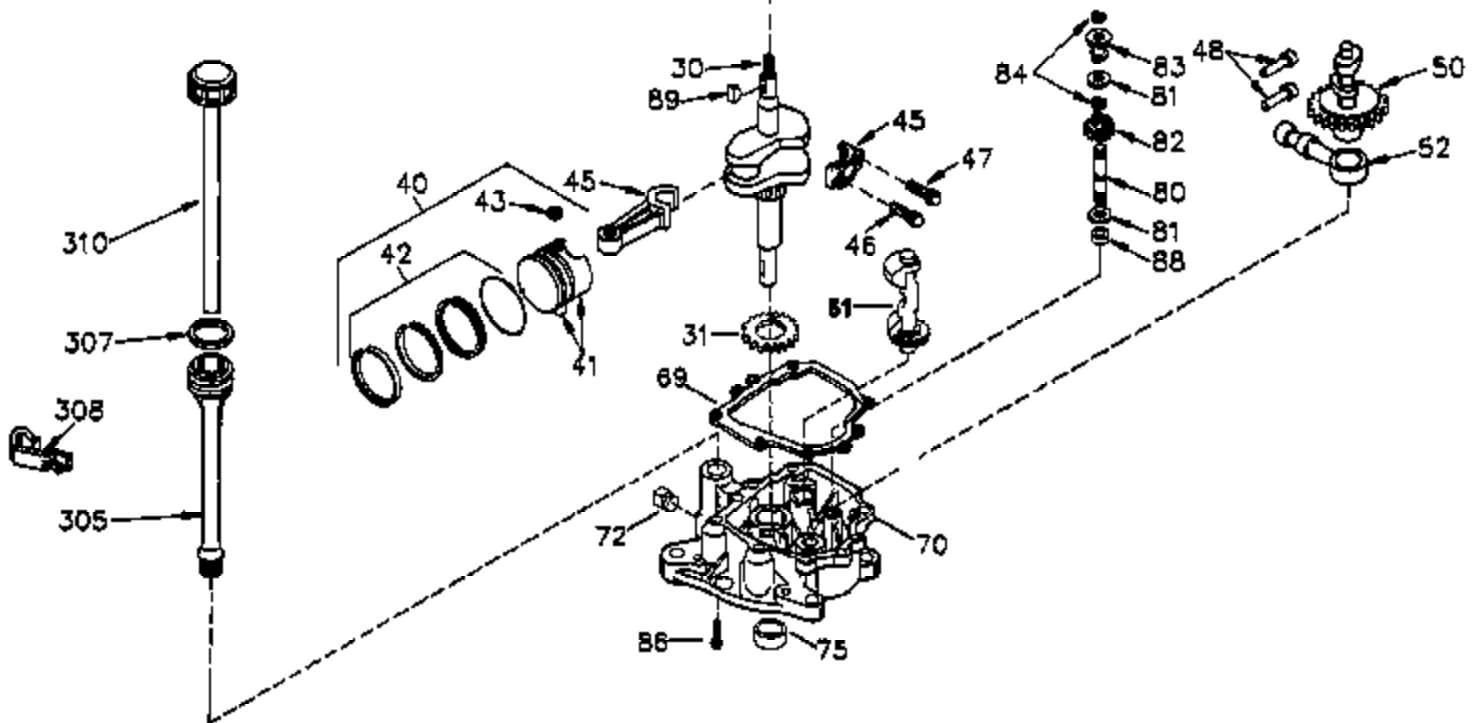

CONTINUED FROM PAGE 2

Ref #	Part Number	Qty	Description
30	35429A	1	Crankshaft
31	35327	1	Counterbalance Gear
40	35776	1	Piston, Pin & Ring Set (Std.)
40	35777	1	Piston, Pin & Ring Set (.010" OS)
40	35778	1	Piston, Pin & Ring Set (.020" OS)
41	35773	1	Piston & Pin Ass'y. (Std.) (Incl. 43)
41	35774	1	Piston & Pin Ass'y. (.010" OS) (Incl. 43)
41	35775	1	Piston & Pin Ass'y. (.020" OS) (Incl. 43)
42	35779	1	Ring Set (Std.)
42	35780	1	Ring Set (.010" OS)
42	35781	1	Ring Set (.020" OS)
43	35772	2	Piston Pin Retaining Ring
45	35330A	1	Connecting Rod Ass'y. (Incl. 46 & 47)
46	650908	1	Connecting Rod Bolt
47	650882	1	Connecting Rod Bolt
48	34034	2	Valve Lifter
50	35381	1	Camshaft (MCR)
51	35315A	1	Counterbalance Weight
52	31356	1	Oil Pump Ass'y.
69	35317	1	* Mounting Flange Gasket
70	35711A	1	Mounting Flange (Incl. 72, 75 & 80)
72	31927	1	Oil Drain Plug
75	35319	1	Oil Seal
80	35783	1	Governor Shaft
81	30590A	2	Washer
82	35378	1	Governor Gear Ass'y. (Incl. 81)
83	30588A	1	Governor Spool
84	29193	2	Retaining Ring
86	650833	7	Screw, 1/4-20 x 1-3/16"
88	31707A	1	Spacer (Incl. 81)
89	32589	1	Flywheel Key
123	33261	1	Intake Pipe Brace
124	650738	3	Screw, 1/4-20 x 5/8"
171	28424	1	Breather Element
178	29752	2	Nut & Lock Washer, 1/4-28
182	30088A	2	Screw, 1/4-28 x 1"
184	33263	1	* Carburetor To Intake Pipe Gasket
185	34926	1	Intake Pipe
223	650378	2	Screw, Torx T-30, 5/16-18 x 1-1/8"
224	27915A	1	* Intake Pipe Gasket
234	650825	2	Nut & Lock Washer, 1/4-20
238	650834	2	Screw, 10-32 x 1-17/32"
239	33629	1	* Air Cleaner Gasket
240	35538B	1	Air Cleaner Body (Incl. 239)
245	35403	1	Air Cleaner Filter (Incl. 234)
245A	35404	1	Air Cleaner Filter
250	35961	1	Air Cleaner Cover
251	650886	2	Wing Nut, 1/4-20
292	26460	2	Fuel Line Clamp
305	35574	1	Oil Fill Tube
307	35499	1	"O" Ring
308	35437	1	Fill Tube Clip
310	35576	1	Dipstick
380	632692	1	Carburetor (Incl. 184)