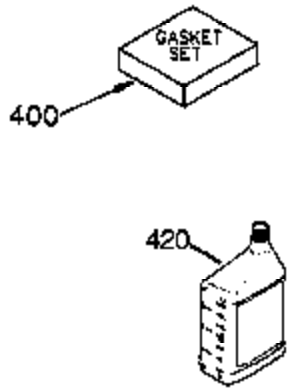

CONTINUED FROM PAGE 2

Ref #	Part Number	Qty	Description
30	35429A	1	Crankshaft
31	35327	1	Counterbalance Gear
40	35776	1	Piston, Pin & Ring Set (Std.)
40	35777	1	Piston, Pin & Ring Set (.010" OS)
40	35778	1	Piston, Pin & Ring Set (.020" OS)
41	35773	1	Piston & Pin Ass'y. (Std.) (Incl. 43)
41	35774	1	Piston & Pin Ass'y. (.010" OS) (Incl. 43)
41	35775	1	Piston & Pin Ass'y. (.020" OS) (Incl. 43)
42	35779	1	Ring Set (Std.)
42	35780	1	Ring Set (.010" OS)
42	35781	1	Ring Set (.020" OS)
43	35772	2	Piston Pin Retaining Ring
45	35330A	1	Connecting Rod Ass'y. (Incl. 46 & 47)
46	650908	1	Connecting Rod Bolt
47	650882	1	Connecting Rod Bolt
48	34034	2	Valve Lifter
50	35381	1	Camshaft (MCR)
51	35315A	1	Counterbalance Weight
52	31356	1	Oil Pump Ass'y.
69	35317	1	* Mounting Flange Gasket
70	35711A	1	Mounting Flange (Incl. 72, 75 & 80)
72	31927	1	Oil Drain Plug
75	35319	1	Oil Seal
80	35783	1	Governor Shaft
81	30590A	2	Washer
82	35378	1	Governor Gear Ass'y. (Incl. 81)
83	30588A	1	Governor Spool
84	29193	2	Retaining Ring
86	650833	7	Screw, 1/4-20 x 1-3/16"
88	31707A	1	Spacer (Incl. 81)
89	32589	1	Flywheel Key
123	33261	1	Intake Pipe Brace
124	650738	3	Screw, 1/4-20 x 5/8"
171	28424	1	Breather Element
178	29752	2	Nut & Lock Washer, 1/4-28
182	30088A	2	Screw, 1/4-28 x 1"
184	33263	1	* Carburetor To Intake Pipe Gasket
185	34926	1	Intake Pipe
223	650378	2	Screw, Torx T-30, 5/16-18 x 1-1/8"
224	27915A	1	* Intake Pipe Gasket
234	650825	2	Nut & Lock Washer, 1/4-20
238	650834	2	Screw, 10-32 x 1-17/32"
239	33629	1	* Air Cleaner Gasket
240	35538B	1	Air Cleaner Body (Incl. 239)
245	35403	1	Air Cleaner Filter (Incl. 234)
245A	35404	1	Air Cleaner Filter
250	35961	1	Air Cleaner Cover
251	650886	2	Wing Nut, 1/4-20
292	26460	2	Fuel Line Clamp
305	35574	1	Oil Fill Tube
307	35499	1	"O" Ring
308	35437	1	Fill Tube Clip
310	35576	1	Dipstick
380	632692	1	Carburetor (Incl. 184)