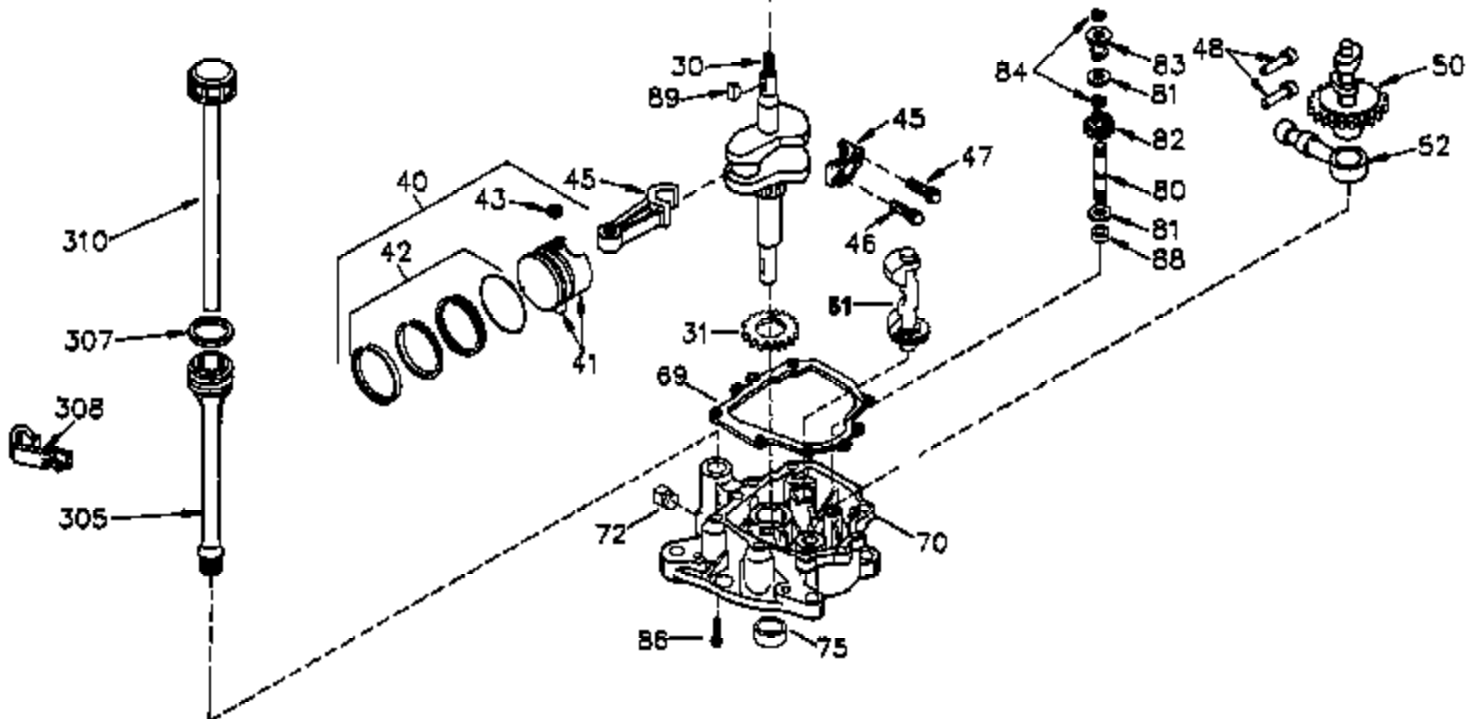

CONTINUED FROM PAGE 2

Ref #	Part Number	Qty	Description
30	35429A	1	Crankshaft
31	35327	1	Counterbalance Gear
40	35776	1	Piston, Pin & Ring Set (Std.)
40	35777	1	Piston, Pin & Ring Set (.010" OS)
40	35778	1	Piston, Pin & Ring Set (.020" OS)
41	35773	1	Piston & Pin Ass'y. (Std.) (Incl. 43)
41	35774	1	Piston & Pin Ass'y. (.010" OS) (Incl. 43)
41	35775	1	Piston & Pin Ass'y. (.020" OS) (Incl. 43)
42	35779	1	Ring Set (Std.)
42	35780	1	Ring Set (.010" OS)
42	35781	1	Ring Set (.020" OS)
43	35772	2	Piston Pin Retaining Ring
45	36895	1	Connecting Rod Ass'y. (Incl. 47)
47	651033	2	Connecting Rod Bolt
48	34034	2	Valve Lifter
50	35381	1	Camshaft (MCR)
51	35315A	1	Counterbalance Weight
52	31356	1	Oil Pump Ass'y.
69	35317	1	* Mounting Flange Gasket
70	35711A	1	Mounting Flange (Incl. 72, 75 & 80)
72	31927	1	Oil Drain Plug
75	35319	1	Oil Seal
80	35783	1	Governor Shaft
81	30590A	2	Washer
82	35378	1	Governor Gear Ass'y. (Incl. 81)
83	30588A	1	Governor Spool
84	29193	2	Retaining Ring
86	650833	7	Screw, 1/4-20 x 1-3/16"
88	31707A	1	Spacer (Incl. 81)
89	32589	1	Flywheel Key
123	33261	1	Intake Pipe Brace
124	651031	3	Screw, 1/4-20 x 9/16"
171	28424	1	Breather Element
178	29752	2	Nut & Lock Washer, 1/4-28
182	30088A	2	Screw, 1/4-28 x 1"
184	33263	1	* Carburetor To Intake Pipe Gasket
185	34926	1	Intake Pipe
223	650378	2	Screw, Torx T-30, 5/16-18 x 1-1/8"
224	27915A	1	* Intake Pipe Gasket
234	650825	2	Nut & Lock Washer, 1/4-20
238	650834	2	Screw, 10-32 x 1-17/32"
239	33629	1	* Air Cleaner Gasket
240	35538B	1	Air Cleaner Body (Incl. 239)
245	35403	1	Air Cleaner Filter (Incl. 234)
245A	35404	1	Air Cleaner Filter
250	35961	1	Air Cleaner Cover
251	650886	2	Wing Nut, 1/4-20
292	26460	2	Fuel Line Clamp
305	35574	1	Oil Fill Tube
307	35499	1	"O" Ring
308	35437	1	Fill Tube Clip
310	35576	1	Dipstick
380	632692	1	Carburetor (Incl. 184)
400	36452A	1	* Gasket Set (Incl. items marked PK in notes) Incl. part #'s 26756 (1), 27272A (2), 27896A (2), 27915A (1), 29673 (1), 33263 (1), 33629 (1), 34041A (1), 34327A (1), 34698A (1), 34912 (1), 34923A (1), 35262A (1), 35317 (1), 35865 (1)