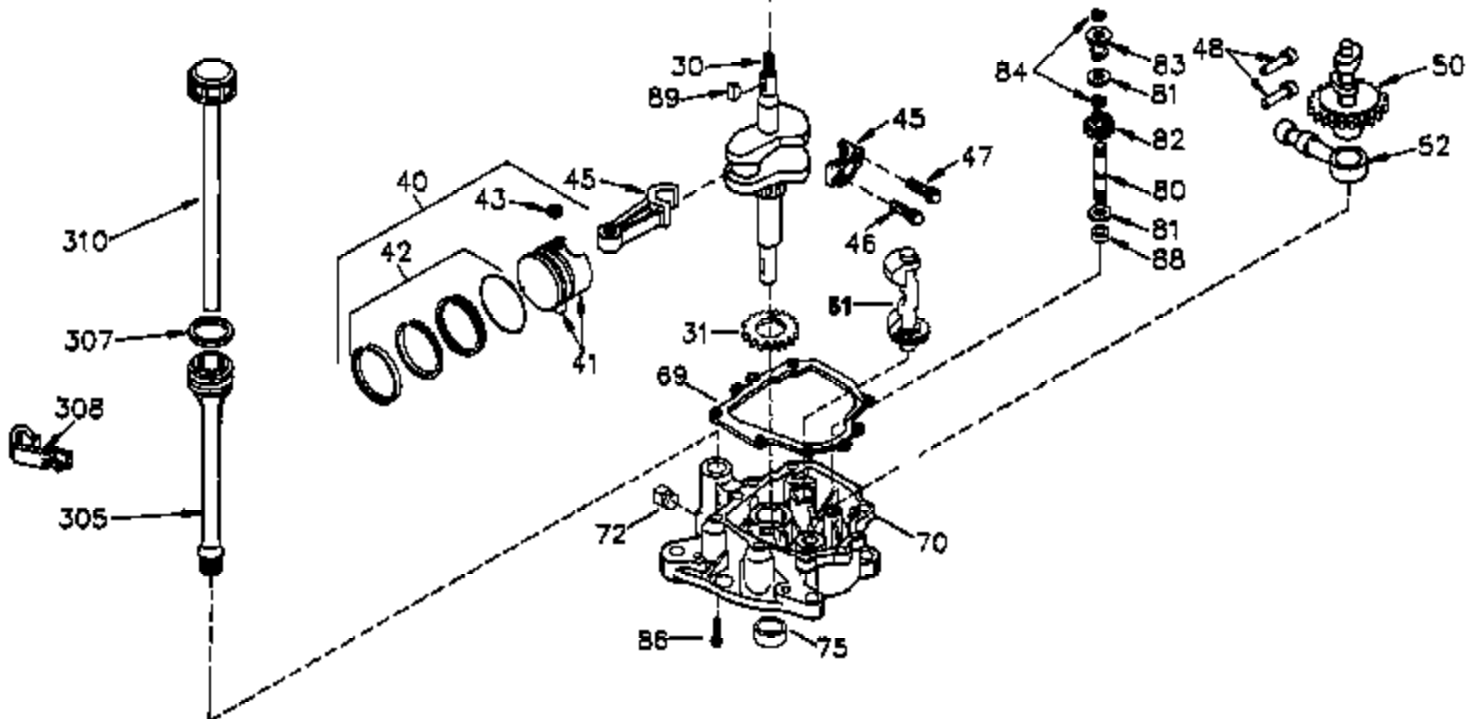

CONTINUED FROM PAGE 2

Ref #	Part Number	Qty	Description
30	35429A	1	Crankshaft
31	35327	1	Counterbalance Gear
40	35776	1	Piston, Pin & Ring Set (Std.)
40	35777	1	Piston, Pin & Ring Set (.010" OS)
40	35778	1	Piston, Pin & Ring Set (.020" OS)
41	35773	1	Piston & Pin Ass'y. (Std.) (Incl. 43)
41	35774	1	Piston & Pin Ass'y. (.010" OS) (Incl. 43)
41	35775	1	Piston & Pin Ass'y. (.020" OS) (Incl. 43)
42	35779	1	Ring Set (Std.)
42	35780	1	Ring Set (.010" OS)
42	35781	1	Ring Set (.020" OS)
43	35772	2	Piston Pin Retaining Ring
45	35330A	1	Connecting Rod Ass'y. (Incl. 46 & 47)
46	650908	1	Connecting Rod Bolt
47	650882	1	Connecting Rod Bolt
48	34034	2	Valve Lifter
50	35381	1	Camshaft (MCR)
51	35315A	1	Counterbalance Weight
52	31356	1	Oil Pump Ass'y.
69	35317	1	* Mounting Flange Gasket
70	35711A	1	Mounting Flange (Incl. 72, 75 & 80)
72	31927	1	Oil Drain Plug
75	35319	1	Oil Seal
80	35783	1	Governor Shaft
81	30590A	2	Washer
82	35378	1	Governor Gear Ass'y. (Incl. 81)
83	30588A	1	Governor Spool
84	29193	2	Retaining Ring
86	650833	7	Screw, 1/4-20 x 1-3/16"
88	31707A	1	Spacer (Incl. 81)
89	32589	1	Flywheel Key
123	33261	1	Intake Pipe Brace
124	650738	3	Screw, 1/4-20 x 5/8"
171	28424	1	Breather Element
178	29752	2	Nut & Lock Washer, 1/4-28
182	30088A	2	Screw, 1/4-28 x 1"
184	33263	1	* Carburetor To Intake Pipe Gasket
185	34926	1	Intake Pipe
223	650378	2	Screw, Torx T-30, 5/16-18 x 1-1/8"
224	27915A	1	* Intake Pipe Gasket
234	650825	2	Nut & Lock Washer, 1/4-20
238	650834	2	Screw, 10-32 x 1-17/32"
239	33629	1	* Air Cleaner Gasket
240	35538B	1	Air Cleaner Body (Incl. 239)
245	35403	1	Air Cleaner Filter (Incl. 234)
245A	35404	1	Air Cleaner Filter
250	35961	1	Air Cleaner Cover
251	650886	2	Wing Nut, 1/4-20
292	26460	2	Fuel Line Clamp
305	35574	1	Oil Fill Tube
307	35499	1	"O" Ring
308	35437	1	Fill Tube Clip
310	35576	1	Dipstick
380	632691	1	Carburetor (Incl. 184)