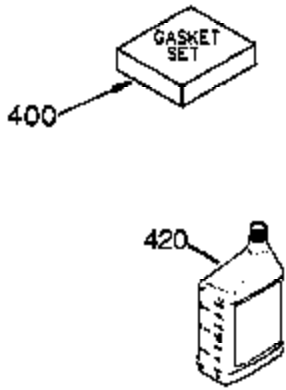

CONTINUED FROM PAGE 2

Ref #	Part Number	Qty	Description
30	35429A	1	Crankshaft
31	35327	1	Counterbalance Gear
40	35776	1	Piston, Pin & Ring Set (Std.)
40	35777	1	Piston, Pin & Ring Set (.010" OS)
40	35778	1	Piston, Pin & Ring Set (.020" OS)
41	35773	1	Piston & Pin Ass'y. (Std.) (Incl. 43)
41	35774	1	Piston & Pin Ass'y. (.010" OS) (Incl. 43)
41	35775	1	Piston & Pin Ass'y. (.020" OS) (Incl. 43)
42	35779	1	Ring Set (Std.)
42	35780	1	Ring Set (.010" OS)
42	35781	1	Ring Set (.020" OS)
43	35772	2	Piston Pin Retaining Ring
45	36895	1	Connecting Rod Ass'y. (Incl. 47)
47	651033	2	Connecting Rod Bolt
48	34034	2	Valve Lifter
50	35381	1	Camshaft (MCR)
51	35315A	1	Counterbalance Weight
52	31356	1	Oil Pump Ass'y.
69	35317	1	* Mounting Flange Gasket
70	35711A	1	Mounting Flange (Incl. 72, 75 & 80)
72	31927	1	Oil Drain Plug
75	35319	1	Oil Seal
80	35783	1	Governor Shaft
81	30590A	2	Washer
82	35378	1	Governor Gear Ass'y. (Incl. 81)
83	30588A	1	Governor Spool
84	29193	2	Retaining Ring
86	650833	7	Screw, 1/4-20 x 1-3/16"
88	31707A	1	Spacer (Incl. 81)
89	32589	1	Flywheel Key
123	33261	1	Intake Pipe Brace
124	651031	3	Screw, 1/4-20 x 9/16"
171	28424	1	Breather Element
178	29752	2	Nut & Lock Washer, 1/4-28
182	30088A	2	Screw, 1/4-28 x 1"
184	33263	1	* Carburetor To Intake Pipe Gasket
185	34926	1	Intake Pipe
223	650378	2	Screw, Torx T-30, 5/16-18 x 1-1/8"
224	27915A	1	* Intake Pipe Gasket
234	650825	2	Nut & Lock Washer, 1/4-20
238	650834	2	Screw, 10-32 x 1-17/32"
239	33629	1	* Air Cleaner Gasket
240	35538B	1	Air Cleaner Body (Incl. 239)
245	35403	1	Air Cleaner Filter (Incl. 234)
245A	35404	1	Air Cleaner Filter
250	35961	1	Air Cleaner Cover
251	650886	2	Wing Nut, 1/4-20
292	26460	2	Fuel Line Clamp
305	35574	1	Oil Fill Tube
307	35499	1	"O" Ring
308	35437	1	Fill Tube Clip
310	35576	1	Dipstick
380	632691	1	Carburetor (Incl. 184)
400	36452A	1	* Gasket Set (Incl. items marked PK in notes) Incl. part #'s 26756 (1), 27272A (2), 27896A (2), 27915A (1), 29673 (1), 33263 (1), 33629 (1), 34041A (1), 34327A (1), 34698A (1), 34912 (1), 34923A (1), 35262A (1), 35317 (1), 35865 (1)