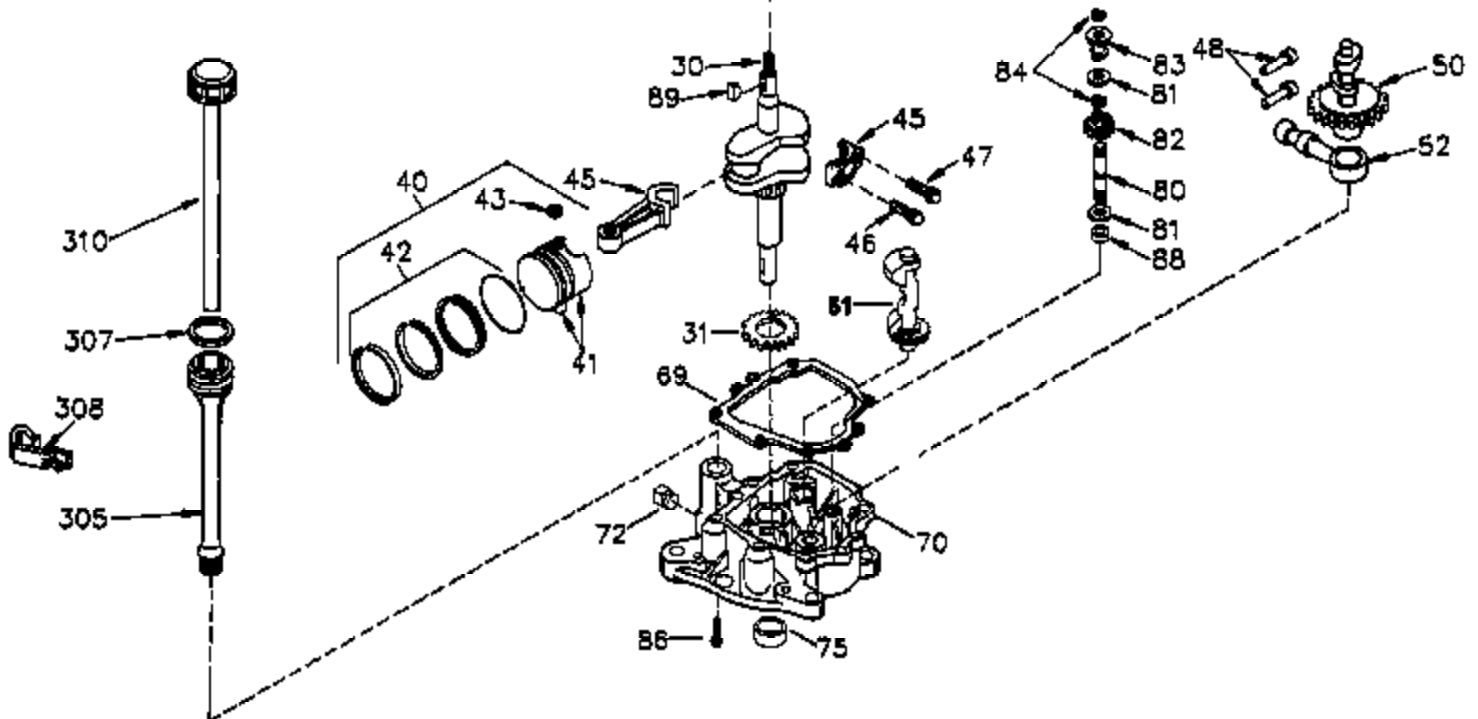

CONTINUED FROM PAGE 2

Ref #	Part Number	Qty	Description
30	35429A	1	Crankshaft
31	35327	1	Counterbalance Gear
40	35776	1	Piston, Pin & Ring Set (Std.)
40	35777	1	Piston, Pin & Ring Set (.010" OS)
40	35778	1	Piston, Pin & Ring Set (.020" OS)
41	35773	1	Piston & Pin Ass'y. (Std.) (Incl. 43)
41	35774	1	Piston & Pin Ass'y. (.010" OS) (Incl. 43)
41	35775	1	Piston & Pin Ass'y. (.020" OS) (Incl. 43)
42	35779	1	Ring Set (Std.)
42	35780	1	Ring Set (.010" OS)
42	35781	1	Ring Set (.020" OS)
43	35772	2	Piston Pin Retaining Ring
45	36895	1	Connecting Rod Ass'y. (Incl. 47)
47	651033	2	Connecting Rod Bolt
48	34034	2	Valve Lifter
50	35381	1	Camshaft (MCR)
51	35315A	1	Counterbalance Weight
52	31356	1	Oil Pump Ass'y.
69	35317	1	* Mounting Flange Gasket
70	35711A	1	Mounting Flange (Incl. 72, 75 & 80)
72	31927	1	Oil Drain Plug
75	35319	1	Oil Seal
80	35783	1	Governor Shaft
81	30590A	2	Washer
82	35378	1	Governor Gear Ass'y. (Incl. 81)
83	30588A	1	Governor Spool
84	29193	2	Retaining Ring
86	650833	7	Screw, 1/4-20 x 1-3/16"
88	31707A	1	Spacer (Incl. 81)
89	32589	1	Flywheel Key
123	33261	1	Intake Pipe Brace
124	651031	3	Screw, 1/4-20 x 9/16"
171	28424	1	Breather Element
178	29752	2	Nut & Lock Washer, 1/4-28
182	30088A	2	Screw, 1/4-28 x 1"
184	33263	1	* Carburetor To Intake Pipe Gasket
185	34926	1	Intake Pipe
223	650378	2	Screw, Torx T-30, 5/16-18 x 1-1/8"
224	27915A	1	* Intake Pipe Gasket
234	650825	2	Nut & Lock Washer, 1/4-20
238	650834	2	Screw, 10-32 x 1-17/32"
239	33629	1	* Air Cleaner Gasket
240	35538B	1	Air Cleaner Body (Incl. 239)
245	35403	1	Air Cleaner Filter (Incl. 234)
245A	35404	1	Air Cleaner Filter
250	35961	1	Air Cleaner Cover
251	650886	2	Wing Nut, 1/4-20
292	26460	2	Fuel Line Clamp
305	35574	1	Oil Fill Tube
307	35499	1	"O" Ring
308	35437	1	Fill Tube Clip
310	35576	1	Dipstick
380	632691	1	Carburetor (Incl. 184)
400	36452A	1	* Gasket Set (Incl. items marked PK in notes) Incl. part #'s 26756 (1), 27272A (2), 27896A (2), 27915A (1), 29673 (1), 33263 (1), 33629 (1), 34041A (1), 34327A (1), 34698A (1), 34912 (1), 34923A (1), 35262A (1), 35317 (1), 35865 (1)