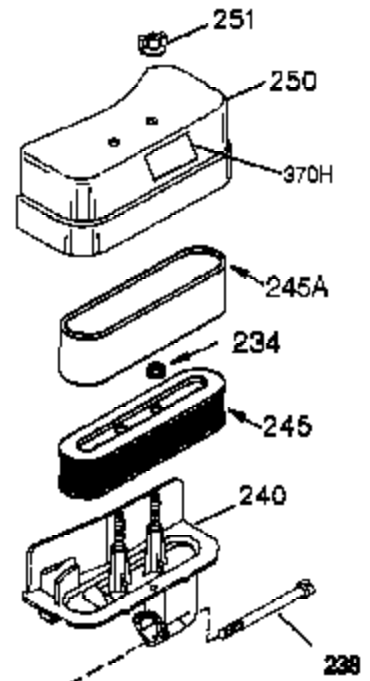

CONTINUED FROM PAGE 2

Ref #	Part Number	Qty	Description
30	35429A	1	Crankshaft
31	35327	1	Counterbalance Gear
40	35776	1	Piston, Pin & Ring Set (Std.)
40	35777	1	Piston, Pin & Ring Set (.010" OS)
40	35778	1	Piston, Pin & Ring Set (.020" OS)
41	35773	1	Piston & Pin Ass'y. (Std.) (Incl. 43)
41	35774	1	Piston & Pin Ass'y. (.010" OS) (Incl. 43)
41	35775	1	Piston & Pin Ass'y. (.020" OS) (Incl. 43)
42	35779	1	Ring Set (Std.)
42	35780	1	Ring Set (.010" OS)
42	35781	1	Ring Set (.020" OS)
43	35772	2	Piston Pin Retaining Ring
45	36895	1	Connecting Rod Ass'y. (Incl. 47)
47	651033	2	Connecting Rod Bolt
48	34034	2	Valve Lifter
50	35381	1	Camshaft (MCR)
51	35315A	1	Counterbalance Weight
52	31356	1	Oil Pump Ass'y.
69	35317	1	* Mounting Flange Gasket
70	35711A	1	Mounting Flange (Incl. 72, 75 & 80)
72	31927	1	Oil Drain Plug
75	35319	1	Oil Seal
80	35783	1	Governor Shaft
81	30590A	2	Washer
82	35378	1	Governor Gear Ass'y. (Incl. 81)
83	30588A	1	Governor Spool
84	29193	2	Retaining Ring
86	650833	7	Screw, 1/4-20 x 1-3/16"
88	31707A	1	Spacer (Incl. 81)
89	32589	1	Flywheel Key
123	33261	1	Intake Pipe Brace
124	651031	3	Screw, 1/4-20 x 9/16"
171	28424	1	Breather Element
178	29752	2	Nut & Lock Washer, 1/4-28
182	30088A	2	Screw, 1/4-28 x 1"
184	33263	1	* Carburetor To Intake Pipe Gasket
185	34926	1	Intake Pipe
223	650378	2	Screw, Torx T-30, 5/16-18 x 1-1/8"
224	27915A	1	* Intake Pipe Gasket
234	650825	2	Nut & Lock Washer, 1/4-20
238	650834	2	Screw, 10-32 x 1-17/32"
239	33629	1	* Air Cleaner Gasket
240	35538B	1	Air Cleaner Body (Incl. 239)
245	35403	1	Air Cleaner Filter (Incl. 234)
245A	35404	1	Air Cleaner Filter
250	35961	1	Air Cleaner Cover
251	650886	2	Wing Nut, 1/4-20
292	26460	2	Fuel Line Clamp
305	35574	1	Oil Fill Tube
307	35499	1	"O" Ring
308	35437	1	Fill Tube Clip
310	35576	1	Dipstick
380	632691	1	Carburetor (Incl. 184)
400	36452A	1	* Gasket Set (Incl. items marked PK in notes) Incl. part #'s 26756 (1), 27272A (2), 27896A (2), 27915A (1), 29673 (1), 33263 (1), 33629 (1), 34041A (1), 34327A (1), 34698A (1), 34912 (1), 34923A (1), 35262A (1), 35317 (1), 35865 (1)