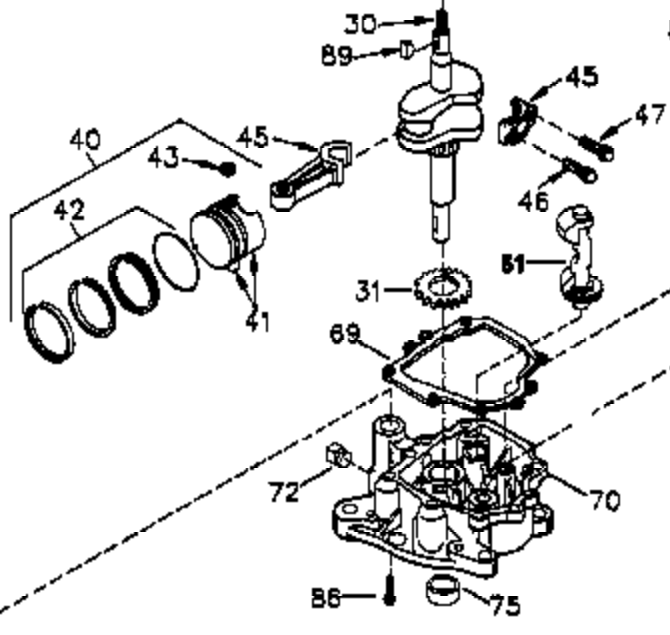

CONTINUED FROM PAGE 2

Ref #	Part Number	Qty	Description
30	35429A	1	Crankshaft
31	35327	1	Counterbalance Gear
40	35776A	1	Piston, Pin & Ring Set (Std.)
40	35777A	1	Piston, Pin & Ring Set (.010" OS)
40	35778A	1	Piston, Pin & Ring Set (.020" OS)
41	35773A	1	Piston & Pin Ass'y. (Std.) (Incl. 43)
41	35774A	1	Piston & Pin Ass'y. (.010" OS) (Incl. 43)
41	35775A	1	Piston & Pin Ass'y. (.020" OS) (Incl. 43)
42	35779	1	Ring Set (Std.)
42	35780	1	Ring Set (.010" OS)
42	35781	1	Ring Set (.020" OS)
43	35772	2	Piston Pin Retaining Ring
45	36895	1	Connecting Rod Ass'y. (Incl. 47)
47	651033	2	Connecting Rod Bolt
48	34034	2	Valve Lifter
50	35381	1	Camshaft (MCR)
51	35315A	1	Counterbalance Weight
52	31356	1	Oil Pump Ass'y.
69	35317	1	* Mounting Flange Gasket
70	35711A	1	Mounting Flange (Incl. 72, 75 & 80)
72	31927	1	Oil Drain Plug
75	35319	1	Oil Seal
80	35783	1	Governor Shaft
81	30590A	2	Washer
82	35378	1	Governor Gear Ass'y. (Incl. 81)
83	30588A	1	Governor Spool
84	29193	2	Retaining Ring
86	650833	7	Screw, 1/4-20 x 1-3/16"
88	31707A	1	Spacer (Incl. 81)
89	32589	1	Flywheel Key
123	33261	1	Intake Pipe Brace
124	651031	3	Screw, 1/4-20 x 9/16"
171	28424	1	Breather Element
178	29752	2	Nut & Lock Washer, 1/4-28
182	30088A	2	Screw, 1/4-28 x 1"
184	33263	1	* Carburetor To Intake Pipe Gasket
185	34926	1	Intake Pipe
223	650378	2	Screw, Torx T-30, 5/16-18 x 1-1/8"
224	27915A	1	* Intake Pipe Gasket
234	650825	2	Nut & Lock Washer, 1/4-20
238	650834	2	Screw, 10-32 x 1-17/32"
239	33629	1	* Air Cleaner Gasket
240	35538B	1	Air Cleaner Body (Incl. 239)
245A	35404	1	Air Cleaner Filter
245	35403	1	Air Cleaner Filter (Incl. 234)
250	35961	1	Air Cleaner Cover
251	650886	2	Wing Nut, 1/4-20
292	26460	1	Fuel Line Clamp
305	35574	1	Oil Fill Tube
307	35499	1	"O" Ring
308	35437	1	Fill Tube Clip
310	35576	1	Dipstick
380	640091	1	Carburetor (Incl. 184)
400	36452A	1	* Gasket Set (Incl. items marked PK in notes) Incl. part #'s 26756 (1), 27272A (2), 27896A (2), 27915A (1), 29673 (1), 33263 (1), 33629 (1), 34041A (1), 34327A (1), 34698A (1), 34912 (1), 34923A (1), 35262A (1), 35317 (1), 35865 (1)