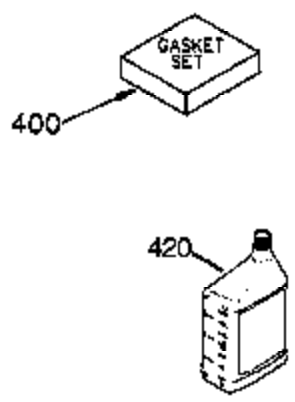

CONTINUED FROM PAGE 2

Ref #	Part Number	Qty	Description
30	35429A	1	Crankshaft
31	35327	1	Counterbalance Gear
40	35776A	1	Piston, Pin & Ring Set (Std.)
40	35777A	1	Piston, Pin & Ring Set (.010" OS)
40	35778A	1	Piston, Pin & Ring Set (.020" OS)
41	35773A	1	Piston & Pin Ass'y. (Std.) (Incl. 43)
41	35774A	1	Piston & Pin Ass'y. (.010" OS) (Incl. 43)
41	35775A	1	Piston & Pin Ass'y. (.020" OS) (Incl. 43)
42	35779	1	Ring Set (Std.)
42	35780	1	Ring Set (.010" OS)
42	35781	1	Ring Set (.020" OS)
43	35772	2	Piston Pin Retaining Ring
45	36895	1	Connecting Rod Ass'y. (Incl. 47)
47	651033	2	Connecting Rod Bolt
48	34034	2	Valve Lifter
50	35381	1	Camshaft (MCR)
51	35315A	1	Counterbalance Weight
52	31356	1	Oil Pump Ass'y.
69	35317	1	* Mounting Flange Gasket
70	35711A	1	Mounting Flange (Incl. 72, 75 & 80)
72	31927	1	Oil Drain Plug
75	35319	1	Oil Seal
80	35783	1	Governor Shaft
81	30590A	2	Washer
82	35378	1	Governor Gear Ass'y. (Incl. 81)
83	30588A	1	Governor Spool
84	29193	2	Retaining Ring
86	650833	7	Screw, 1/4-20 x 1-3/16"
88	31707A	1	Spacer (Incl. 81)
89	32589	1	Flywheel Key
123	33261	1	Intake Pipe Brace
124	651031	3	Screw, 1/4-20 x 9/16"
171	28424	1	Breather Element
178	29752	2	Nut & Lock Washer, 1/4-28
182	30088A	2	Screw, 1/4-28 x 1"
184	33263	1	* Carburetor To Intake Pipe Gasket
185	34926	1	Intake Pipe
223	650378	2	Screw, Torx T-30, 5/16-18 x 1-1/8"
224	27915A	1	* Intake Pipe Gasket
234	650825	2	Nut & Lock Washer, 1/4-20
238	650834	2	Screw, 10-32 x 1-17/32"
239	33629	1	* Air Cleaner Gasket
240	35538B	1	Air Cleaner Body (Incl. 239)
245A	35404	1	Air Cleaner Filter
245	35403	1	Air Cleaner Filter (Incl. 234)
250	35961	1	Air Cleaner Cover
251	650886	2	Wing Nut, 1/4-20
292	26460	1	Fuel Line Clamp
305	35574	1	Oil Fill Tube
307	35499	1	"O" Ring
308	35437	1	Fill Tube Clip
310	35576	1	Dipstick
380	640091	1	Carburetor (Incl. 184)
400	36452A	1	* Gasket Set (Incl. items marked PK in notes) Incl. part #'s 26756 (1), 27272A (2), 27896A (2), 27915A (1), 29673 (1), 33263 (1), 33629 (1), 34041A (1), 34327A (1), 34698A (1), 34912 (1), 34923A (1), 35262A (1), 35317 (1), 35865 (1)