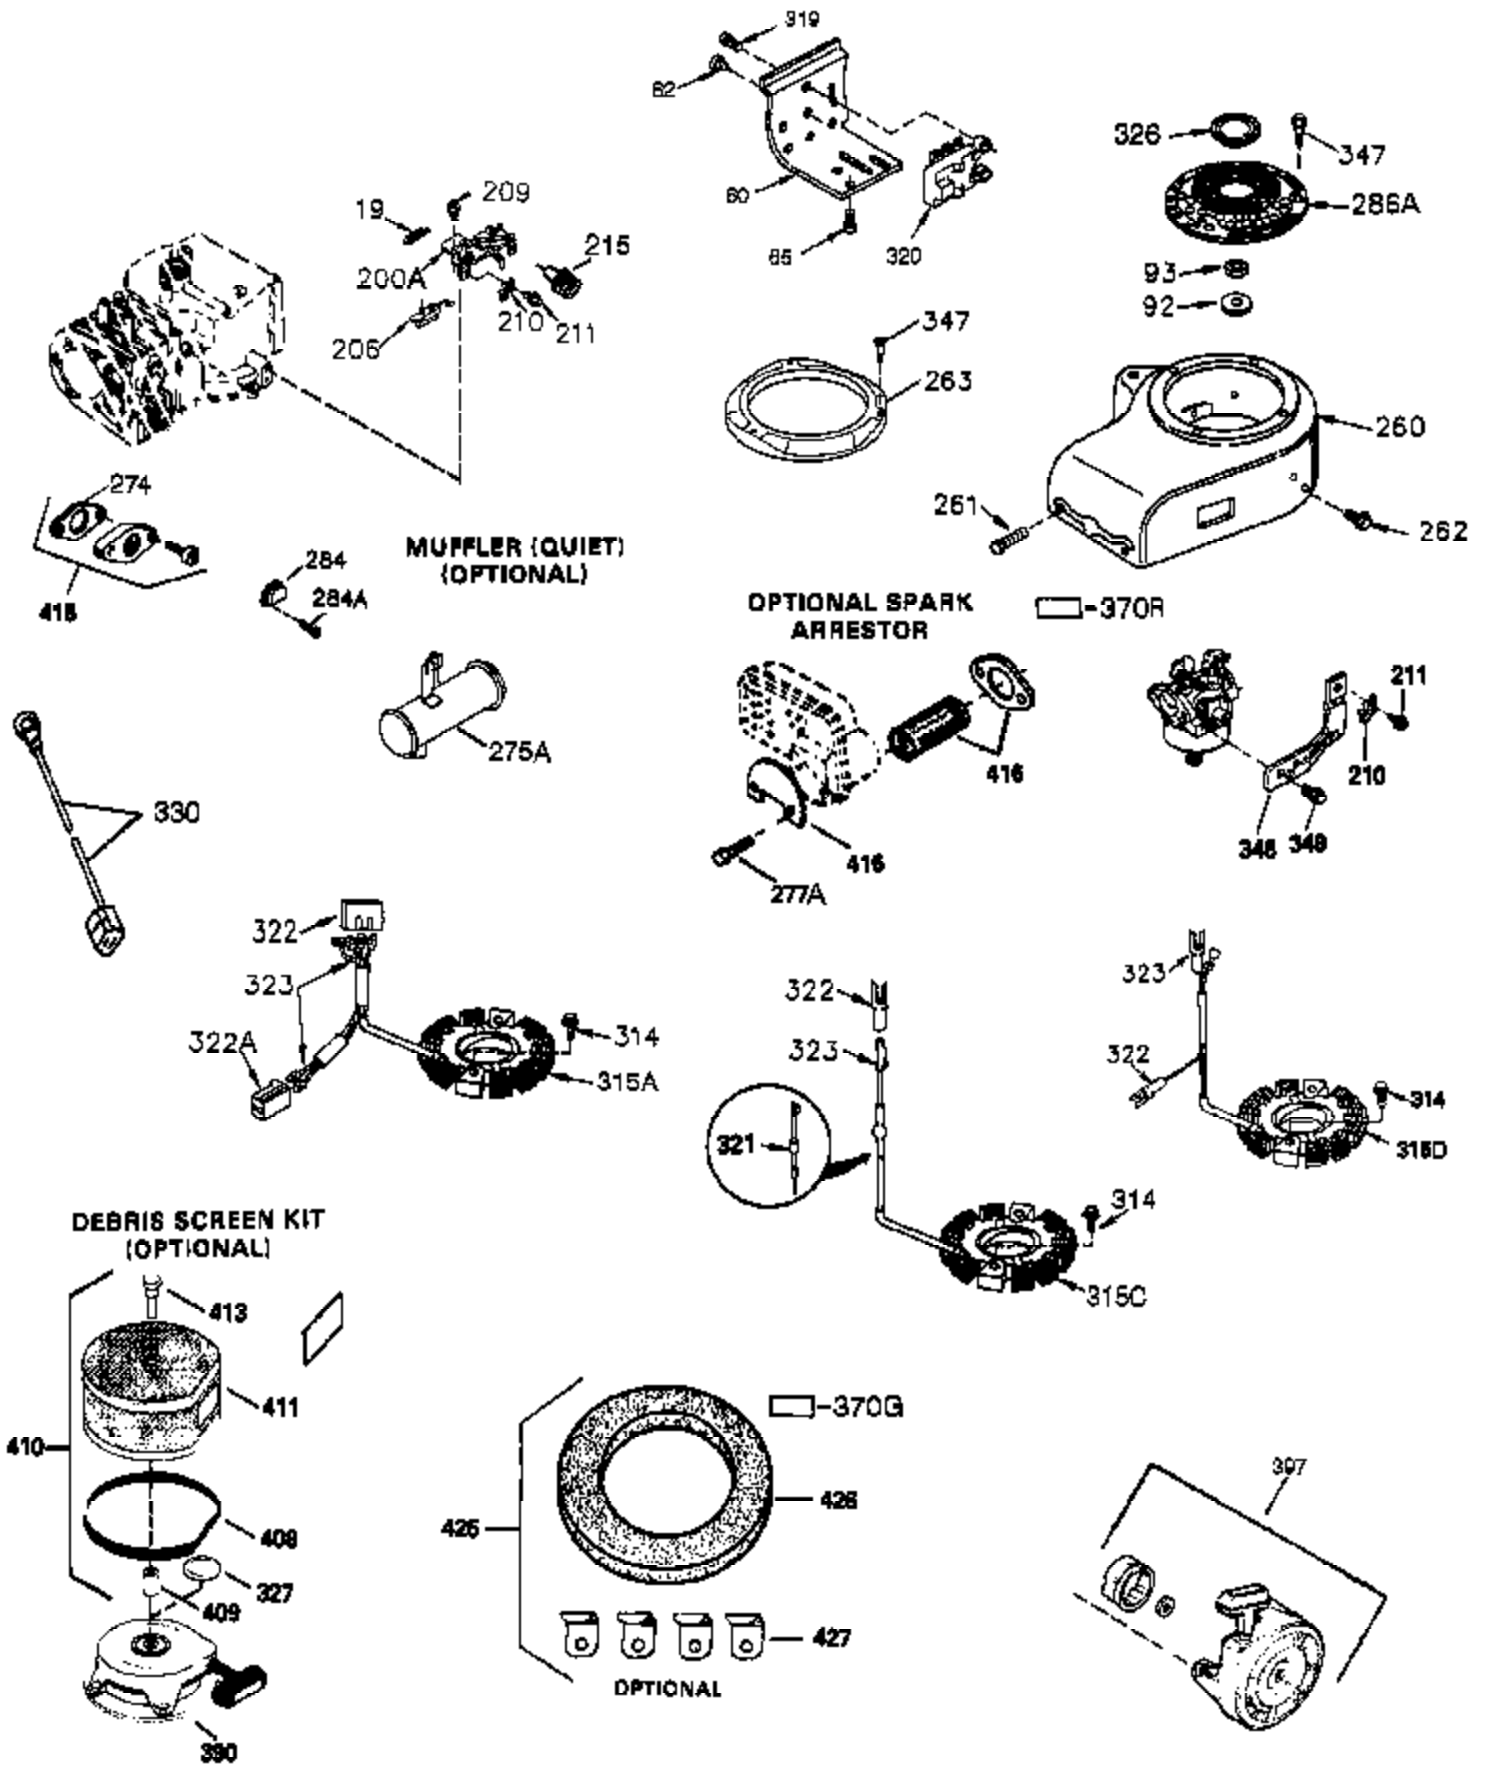

Ref #	Part Number	Qty	Description
19	36495	1	Extension Spring
60	33273A	1	Blower Housing Extension
62	650760	1	Screw, 8-32 x 3/8"
65	650128	1	Screw, 10-24 x 1/2"
92	650880	1	Lock Washer
93	650881	1	Flywheel Nut
171	28424	1	Breather Element
209	650902	2	Screw, 10-32 x 7/16"
210	27793	1	Conduit Clip
211	28942	1	Screw, 10-32 x 3/8"
260	36266	1	Blower Housing
261	650788	2	Screw, 5/16-18 x 3/4"
262	29747B	2	Screw, Torx T-40, 5/16-24 x 21/32"
263	35963	1	Trim Ring
314	650873	2	Screw, 1/4-20 x 3/4"
321	611161	1	Diode
322	610921	1	Connector Body
323	610922	1	Terminal
326	36210	1	Screen Plug
347	650949	3	Screw, 10-32 x 9/16"
370R	37317	1	Warning Decal
416	34479A	1	Spark Arrestor Screen Kit (Optional)
900	0	1	Rep. Engine 752329, order from, 71-99 9
900	0	1	Rep. SB 752312A, order from 71-999