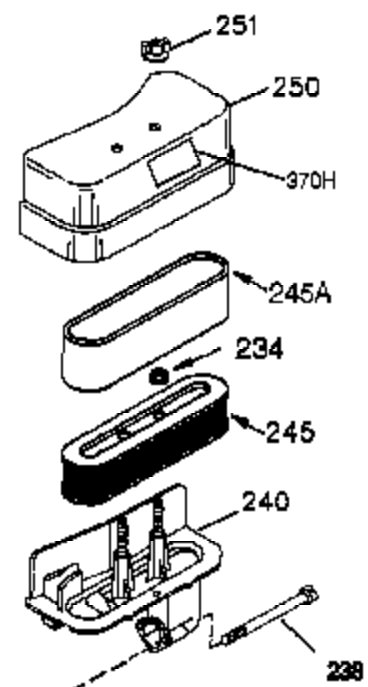

CONTINUED FROM PAGE 2

Ref #	Part Number	Qty	Description
30	35429A	1	Crankshaft
31	35327	1	Counterbalance Gear
40	35776A	1	Piston, Pin & Ring Set (Std.)
40	35777A	1	Piston, Pin & Ring Set (.010" OS)
40	35778A	1	Piston, Pin & Ring Set (.020" OS)
41	35773A	1	Piston & Pin Ass'y. (Std.) (Incl. 43)
41	35774A	1	Piston & Pin Ass'y. (.010" OS) (Incl. 43)
41	35775A	1	Piston & Pin Ass'y. (.020" OS) (Incl. 43)
42	35779	1	Ring Set (Std.)
42	35780	1	Ring Set (.010" OS)
42	35781	1	Ring Set (.020" OS)
43	35772	2	Piston Pin Retaining Ring
45	36895	1	Connecting Rod Ass'y. (Incl. 47)
47	651033	2	Connecting Rod Bolt
48	34034	2	Valve Lifter
50	35381	1	Camshaft (MCR)
51	35315A	1	Counterbalance Weight
52	31356	1	Oil Pump Ass'y.
69	35317	1	* Mounting Flange Gasket
70	35711A	1	Mounting Flange (Incl. 72, 75 & 80)
72	31927	1	Oil Drain Plug
75	35319	1	Oil Seal
80	35783	1	Governor Shaft
81	30590A	2	Washer
82	35378	1	Governor Gear Ass'y. (Incl. 81)
83	30588A	1	Governor Spool
84	29193	2	Retaining Ring
86	650833	7	Screw, 1/4-20 x 1-3/16"
88	31707A	1	Spacer (Incl. 81)
89	32589	1	Flywheel Key
123	33261	1	Intake Pipe Brace
124	651031	3	Screw, 1/4-20 x 9/16"
171	28424	1	Breather Element
178	29752	2	Nut & Lock Washer, 1/4-28
182	30088A	2	Screw, 1/4-28 x 1"
184	33263	1	* Carburetor To Intake Pipe Gasket
185	34926	1	Intake Pipe
223	650378	2	Screw, Torx T-30, 5/16-18 x 1-1/8"
224	27915A	1	* Intake Pipe Gasket
234	650825	2	Nut & Lock Washer, 1/4-20
238	650834	2	Screw, 10-32 x 1-17/32"
239	33629	1	* Air Cleaner Gasket
240	35538B	1	Air Cleaner Body (Incl. 239)
245A	35404	1	Air Cleaner Filter
245	35403	1	Air Cleaner Filter (Incl. 234)
250	35961	1	Air Cleaner Cover
251	650886	2	Wing Nut, 1/4-20
292	26460	1	Fuel Line Clamp
305	35574	1	Oil Fill Tube
307	35499	1	"O" Ring
308	35437	1	Fill Tube Clip
310	35576	1	Dipstick
380	640091	1	Carburetor (Incl. 184)
400	36452A	1	* Gasket Set (Incl. items marked PK in notes) Incl. part #'s 26756 (1), 27272A (2), 27896A (2), 27915A (1), 29673 (1), 33263 (1), 33629 (1), 34041A (1), 34327A (1), 34698A (1), 34912 (1), 34923A (1), 35262A (1), 35317 (1), 35865 (1)