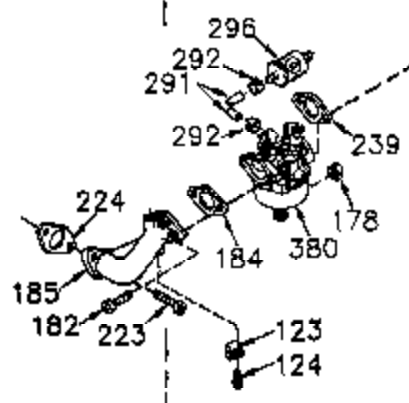

CONTINUED FROM PAGE 2

Ref #	Part Number	Qty	Description
30	35429A	1	Crankshaft
31	35327	1	Counterbalance Gear
40	35776A	1	Piston, Pin & Ring Set (Std.)
40	35777A	1	Piston, Pin & Ring Set (.010" OS)
40	35778A	1	Piston, Pin & Ring Set (.020" OS)
41	35773A	1	Piston & Pin Ass'y. (Std.) (Incl. 43)
41	35774A	1	Piston & Pin Ass'y. (.010" OS) (Incl. 43)
41	35775A	1	Piston & Pin Ass'y. (.020" OS) (Incl. 43)
42	35779	1	Ring Set (Std.)
42	35780	1	Ring Set (.010" OS)
42	35781	1	Ring Set (.020" OS)
43	35772	2	Piston Pin Retaining Ring
45	36895	1	Connecting Rod Ass'y. (Incl. 47)
47	651033	2	Connecting Rod Bolt
48	34034	2	Valve Lifter
50	35381	1	Camshaft (MCR)
51	35315A	1	Counterbalance Weight
52	31356	1	Oil Pump Ass'y.
69	35317	1	* Mounting Flange Gasket
70	35711A	1	Mounting Flange (Incl. 72, 75 & 80)
72	31927	1	Oil Drain Plug
75	35319	1	Oil Seal
80	35783	1	Governor Shaft
81	30590A	2	Washer
82	35378	1	Governor Gear Ass'y. (Incl. 81)
83	30588A	1	Governor Spool
84	29193	2	Retaining Ring
86	650833	7	Screw, 1/4-20 x 1-3/16"
88	31707A	1	Spacer (Incl. 81)
89	32589	1	Flywheel Key
123	33261	1	Intake Pipe Brace
124	651031	3	Screw, 1/4-20 x 9/16"
171	28424	1	Breather Element
178	29752	2	Nut & Lock Washer, 1/4-28
182	30088A	2	Screw, 1/4-28 x 1"
184	33263	1	* Carburetor To Intake Pipe Gasket
185	34926	1	Intake Pipe
223	650378	2	Screw, Torx T-30, 5/16-18 x 1-1/8"
224	27915A	1	* Intake Pipe Gasket
234	650825	2	Nut & Lock Washer, 1/4-20
238	650834	2	Screw, 10-32 x 1-17/32"
239	33629	1	* Air Cleaner Gasket
240	35538B	1	Air Cleaner Body (Incl. 239)
245A	35404	1	Air Cleaner Filter
245	35403	1	Air Cleaner Filter (Incl. 234)
250	35961	1	Air Cleaner Cover
251	650886	2	Wing Nut, 1/4-20
292	26460	1	Fuel Line Clamp
305	35574	1	Oil Fill Tube
307	35499	1	"O" Ring
308	35437	1	Fill Tube Clip
310	35576	1	Dipstick
380	640091	1	Carburetor (Incl. 184)
400	36452A	1	* Gasket Set (Incl. items marked PK in notes) Incl. part #'s 26756 (1), 27272A (2), 27896A (2), 27915A (1), 29673 (1), 33263 (1), 33629 (1), 34041A (1), 34327A (1), 34698A (1), 34912 (1), 34923A (1), 35262A (1), 35317 (1), 35865 (1)