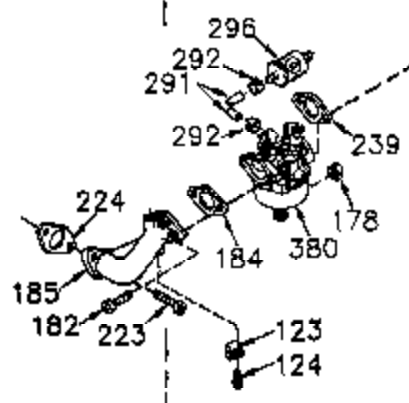

CONTINUED FROM PAGE 2

Ref #	Part Number	Qty	Description
30	35752A	1	Crankshaft
31	35327	1	Counterbalance Gear
40	35776A	1	Piston, Pin & Ring Set (Std.)
40	35777A	1	Piston, Pin & Ring Set (.010" OS)
40	35778A	1	Piston, Pin & Ring Set (.020" OS)
41	35773A	1	Piston & Pin Ass'y. (Std.) (Incl. 43)
41	35774A	1	Piston & Pin Ass'y. (.010" OS) (Incl. 43)
41	35775A	1	Piston & Pin Ass'y. (.020" OS) (Incl. 43)
42	35779	1	Ring Set (Std.)
42	35780	1	Ring Set (.010" OS)
42	35781	1	Ring Set (.020" OS)
43	35772	2	Piston Pin Retaining Ring
45	36895	1	Connecting Rod Ass'y. (Incl. 47)
47	651033	2	Connecting Rod Bolts
48	34034	2	Valve Lifter
50	35381	1	Camshaft (MCR)
51	35315A	1	Counterbalance Weight
52	31356	1	Oil Pump Ass'y.
69	35317	1	* Mounting Flange Gasket
70	35711A	1	Mounting Flange (Incl. 72, 75 & 80)
72	31927	1	Oil Drain Plug
75	35319	1	Oil Seal
80	35783	1	Governor Shaft
81	30590A	2	Washer
82	35378	1	Governor Gear Ass'y. (Incl. 81)
83	30588A	1	Governor Spool
84	29193	2	Retaining Ring
86	650833	7	Screw, 1/4-20 x 1-3/16"
88	31707A	1	Spacer (Incl. 81)
89	32589	1	Flywheel Key
123	33261	1	Intake Pipe Brace
124	651031	3	Screw, 1/4-20 x 9/16"
171	28424	1	Breather Element
178	29752	2	Nut & Lock Washer, 1/4-28
182	30088A	2	Screw, 1/4-28 x 1"
184	33263	1	* Carburetor To Intake Pipe Gasket
185	34926	1	Intake Pipe
223	650378	2	Screw, Torx T-30, 5/16-18 x 1-1/8"
224	27915A	1	* Intake Pipe Gasket
234	650825	2	Nut & Lock Washer, 1/4-20
238	650834	2	Screw, 10-32 x 1-17/32"
239	33629	1	* Air Cleaner Gasket
240	35538B	1	Air Cleaner Body (Incl. 239)
245A	35404	1	Air Cleaner Filter
245	35403	1	Air Cleaner Filter (Incl. 234)
250	35961	1	Air Cleaner Cover
251	650886	2	Wing Nut, 1/4-20
292	26460	3	Fuel Line Clamp
305	35574	1	Oil Fill Tube
307	35499	1	"O" Ring
308	35437	1	Fill Tube Clip
310	35576	1	Dipstick
323B	611277	1	Terminal
323A	611276	1	Terminal
380	640091A	1	Carburetor (Incl. 184)