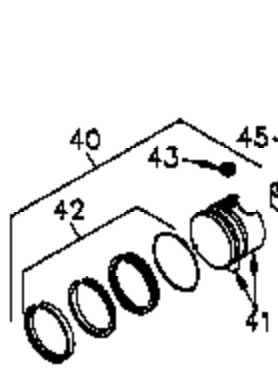

CONTINUED FROM PAGE 2

Ref #	Part Number	Qty	Description
30	35752A	1	Crankshaft
31	35327	1	Counterbalance Gear
40	35776A	1	Piston, Pin & Ring Set (Std.)
40	35777A	1	Piston, Pin & Ring Set (.010" OS)
40	35778A	1	Piston, Pin & Ring Set (.020" OS)
41	35773A	1	Piston & Pin Ass'y. (Std.) (Incl. 43)
41	35774A	1	Piston & Pin Ass'y. (.010" OS) (Incl. 43)
41	35775A	1	Piston & Pin Ass'y. (.020" OS) (Incl. 43)
42	35779	1	Ring Set (Std.)
42	35780	1	Ring Set (.010" OS)
42	35781	1	Ring Set (.020" OS)
43	35772	2	Piston Pin Retaining Ring
45	36895	1	Connecting Rod Ass'y. (Incl. 47)
47	651033	2	Connecting Rod Bolts
48	34034	2	Valve Lifter
50	35381	1	Camshaft (MCR)
51	35315A	1	Counterbalance Weight
52	31356	1	Oil Pump Ass'y.
69	35317	1	* Mounting Flange Gasket
70	35711A	1	Mounting Flange (Incl. 72, 75 & 80)
72	31927	1	Oil Drain Plug
75	35319	1	Oil Seal
80	35783	1	Governor Shaft
81	30590A	2	Washer
82	35378	1	Governor Gear Ass'y. (Incl. 81)
83	30588A	1	Governor Spool
84	29193	2	Retaining Ring
86	650833	7	Screw, 1/4-20 x 1-3/16"
88	31707A	1	Spacer (Incl. 81)
89	32589	1	Flywheel Key
123	33261	1	Intake Pipe Brace
124	651031	3	Screw, 1/4-20 x 9/16"
171	28424	1	Breather Element
178	29752	2	Nut & Lock Washer, 1/4-28
182	30088A	2	Screw, 1/4-28 x 1"
184	33263	1	* Carburetor To Intake Pipe Gasket
185	34926	1	Intake Pipe
223	650378	2	Screw, Torx T-30, 5/16-18 x 1-1/8"
224	27915A	1	* Intake Pipe Gasket
234	650825	2	Nut & Lock Washer, 1/4-20
238	650834	2	Screw, 10-32 x 1-17/32"
239	33629	1	* Air Cleaner Gasket
240	35538B	1	Air Cleaner Body (Incl. 239)
245A	35404	1	Air Cleaner Filter
245	35403	1	Air Cleaner Filter (Incl. 234)
250	35961	1	Air Cleaner Cover
251	650886	2	Wing Nut, 1/4-20
292	26460	3	Fuel Line Clamp
305	35574	1	Oil Fill Tube
307	35499	1	"O" Ring
308	35437	1	Fill Tube Clip
310	35576	1	Dipstick
323B	611277	1	Terminal
323A	611276	1	Terminal
380	640091A	1	Carburetor (Incl. 184)