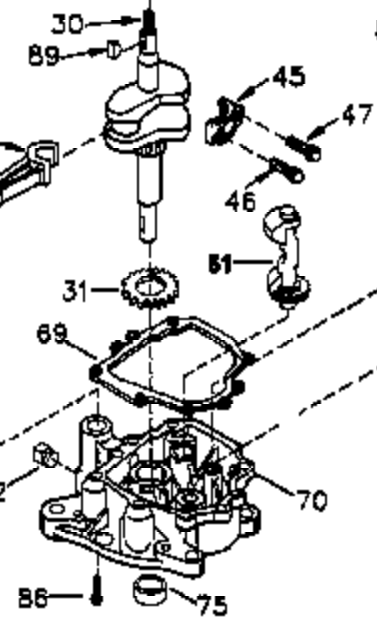

CONTINUED FROM PAGE 2

Ref #	Part Number	Qty	Description
30	35752A	1	Crankshaft
31	35327	1	Counterbalance Gear
40	35776A	1	Piston, Pin & Ring Set (Std.)
40	35777A	1	Piston, Pin & Ring Set (.010" OS)
40	35778A	1	Piston, Pin & Ring Set (.020" OS)
41	35773A	1	Piston & Pin Ass'y. (Std.) (Incl. 43)
41	35774A	1	Piston & Pin Ass'y. (.010" OS) (Incl. 43)
41	35775A	1	Piston & Pin Ass'y. (.020" OS) (Incl. 43)
42	35779	1	Ring Set (Std.)
42	35780	1	Ring Set (.010" OS)
42	35781	1	Ring Set (.020" OS)
43	35772	2	Piston Pin Retaining Ring
45	36895	1	Connecting Rod Ass'y. (Incl. 47)
47	651033	2	Connecting Rod Bolts
48	34034	2	Valve Lifter
50	35381	1	Camshaft (MCR)
51	35315A	1	Counterbalance Weight
52	31356	1	Oil Pump Ass'y.
69	35317	1	* Mounting Flange Gasket
70	35711A	1	Mounting Flange (Incl. 72, 75 & 80)
72	31927	1	Oil Drain Plug
75	35319	1	Oil Seal
80	35783	1	Governor Shaft
81	30590A	2	Washer
82	35378	1	Governor Gear Ass'y. (Incl. 81)
83	30588A	1	Governor Spool
84	29193	2	Retaining Ring
86	650833	7	Screw, 1/4-20 x 1-3/16"
88	31707A	1	Spacer (Incl. 81)
89	32589	1	Flywheel Key
123	33261	1	Intake Pipe Brace
124	651031	3	Screw, 1/4-20 x 9/16"
171	28424	1	Breather Element
178	29752	2	Nut & Lock Washer, 1/4-28
182	30088A	2	Screw, 1/4-28 x 1"
184	33263	1	* Carburetor To Intake Pipe Gasket
185	34926	1	Intake Pipe
223	650378	2	Screw, Torx T-30, 5/16-18 x 1-1/8"
224	27915A	1	* Intake Pipe Gasket
234	650825	2	Nut & Lock Washer, 1/4-20
238	650834	2	Screw, 10-32 x 1-17/32"
239	33629	1	* Air Cleaner Gasket
240	35538B	1	Air Cleaner Body (Incl. 239)
245A	35404	1	Air Cleaner Filter
245	35403	1	Air Cleaner Filter (Incl. 234)
250	35961	1	Air Cleaner Cover
251	650886	2	Wing Nut, 1/4-20
292	26460	3	Fuel Line Clamp
305	35574	1	Oil Fill Tube
307	35499	1	"O" Ring
308	35437	1	Fill Tube Clip
310	35576	1	Dipstick
323B	611277	1	Terminal
323A	611276	1	Terminal
380	640091A	1	Carburetor (Incl. 184)