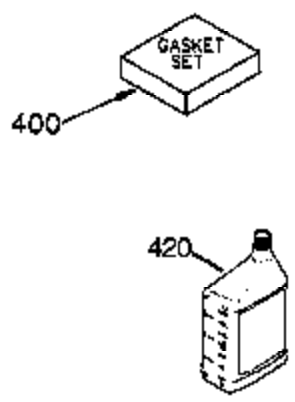

CONTINUED FROM PAGE 2

Ref #	Part Number	Qty	Description
30	35752A	1	Crankshaft
31	35327	1	Counterbalance Gear
40	35776A	1	Piston, Pin & Ring Set (Std.)
40	35777A	1	Piston, Pin & Ring Set (.010" OS)
40	35778A	1	Piston, Pin & Ring Set (.020" OS)
41	35773A	1	Piston & Pin Ass'y. (Std.) (Incl. 43)
41	35774A	1	Piston & Pin Ass'y. (.010" OS) (Incl. 43)
41	35775A	1	Piston & Pin Ass'y. (.020" OS) (Incl. 43)
42	35779	1	Ring Set (Std.)
42	35780	1	Ring Set (.010" OS)
42	35781	1	Ring Set (.020" OS)
43	35772	2	Piston Pin Retaining Ring
45	36895	1	Connecting Rod Ass'y. (Incl. 47)
47	651033	2	Connecting Rod Bolts
48	34034	2	Valve Lifter
50	35381	1	Camshaft (MCR)
51	35315A	1	Counterbalance Weight
52	31356	1	Oil Pump Ass'y.
69	35317	1	* Mounting Flange Gasket
70	35711A	1	Mounting Flange (Incl. 72, 75 & 80)
72	31927	1	Oil Drain Plug
75	35319	1	Oil Seal
80	35783	1	Governor Shaft
81	30590A	2	Washer
82	35378	1	Governor Gear Ass'y. (Incl. 81)
83	30588A	1	Governor Spool
84	29193	2	Retaining Ring
86	650833	7	Screw, 1/4-20 x 1-3/16"
88	31707A	1	Spacer (Incl. 81)
89	32589	1	Flywheel Key
123	33261	1	Intake Pipe Brace
124	651031	3	Screw, 1/4-20 x 9/16"
171	28424	1	Breather Element
178	29752	2	Nut & Lock Washer, 1/4-28
182	30088A	2	Screw, 1/4-28 x 1"
184	33263	1	* Carburetor To Intake Pipe Gasket
185	34926	1	Intake Pipe
223	650378	2	Screw, Torx T-30, 5/16-18 x 1-1/8"
224	27915A	1	* Intake Pipe Gasket
234	650825	2	Nut & Lock Washer, 1/4-20
238	650834	2	Screw, 10-32 x 1-17/32"
239	33629	1	* Air Cleaner Gasket
240	35538B	1	Air Cleaner Body (Incl. 239)
245A	35404	1	Air Cleaner Filter
245	35403	1	Air Cleaner Filter (Incl. 234)
250	35961	1	Air Cleaner Cover
251	650886	2	Wing Nut, 1/4-20
292	26460	3	Fuel Line Clamp
305	35574	1	Oil Fill Tube
307	35499	1	"O" Ring
308	35437	1	Fill Tube Clip
310	35576	1	Dipstick
323B	611277	1	Terminal
323A	611276	1	Terminal
380	640091A	1	Carburetor (Incl. 184)