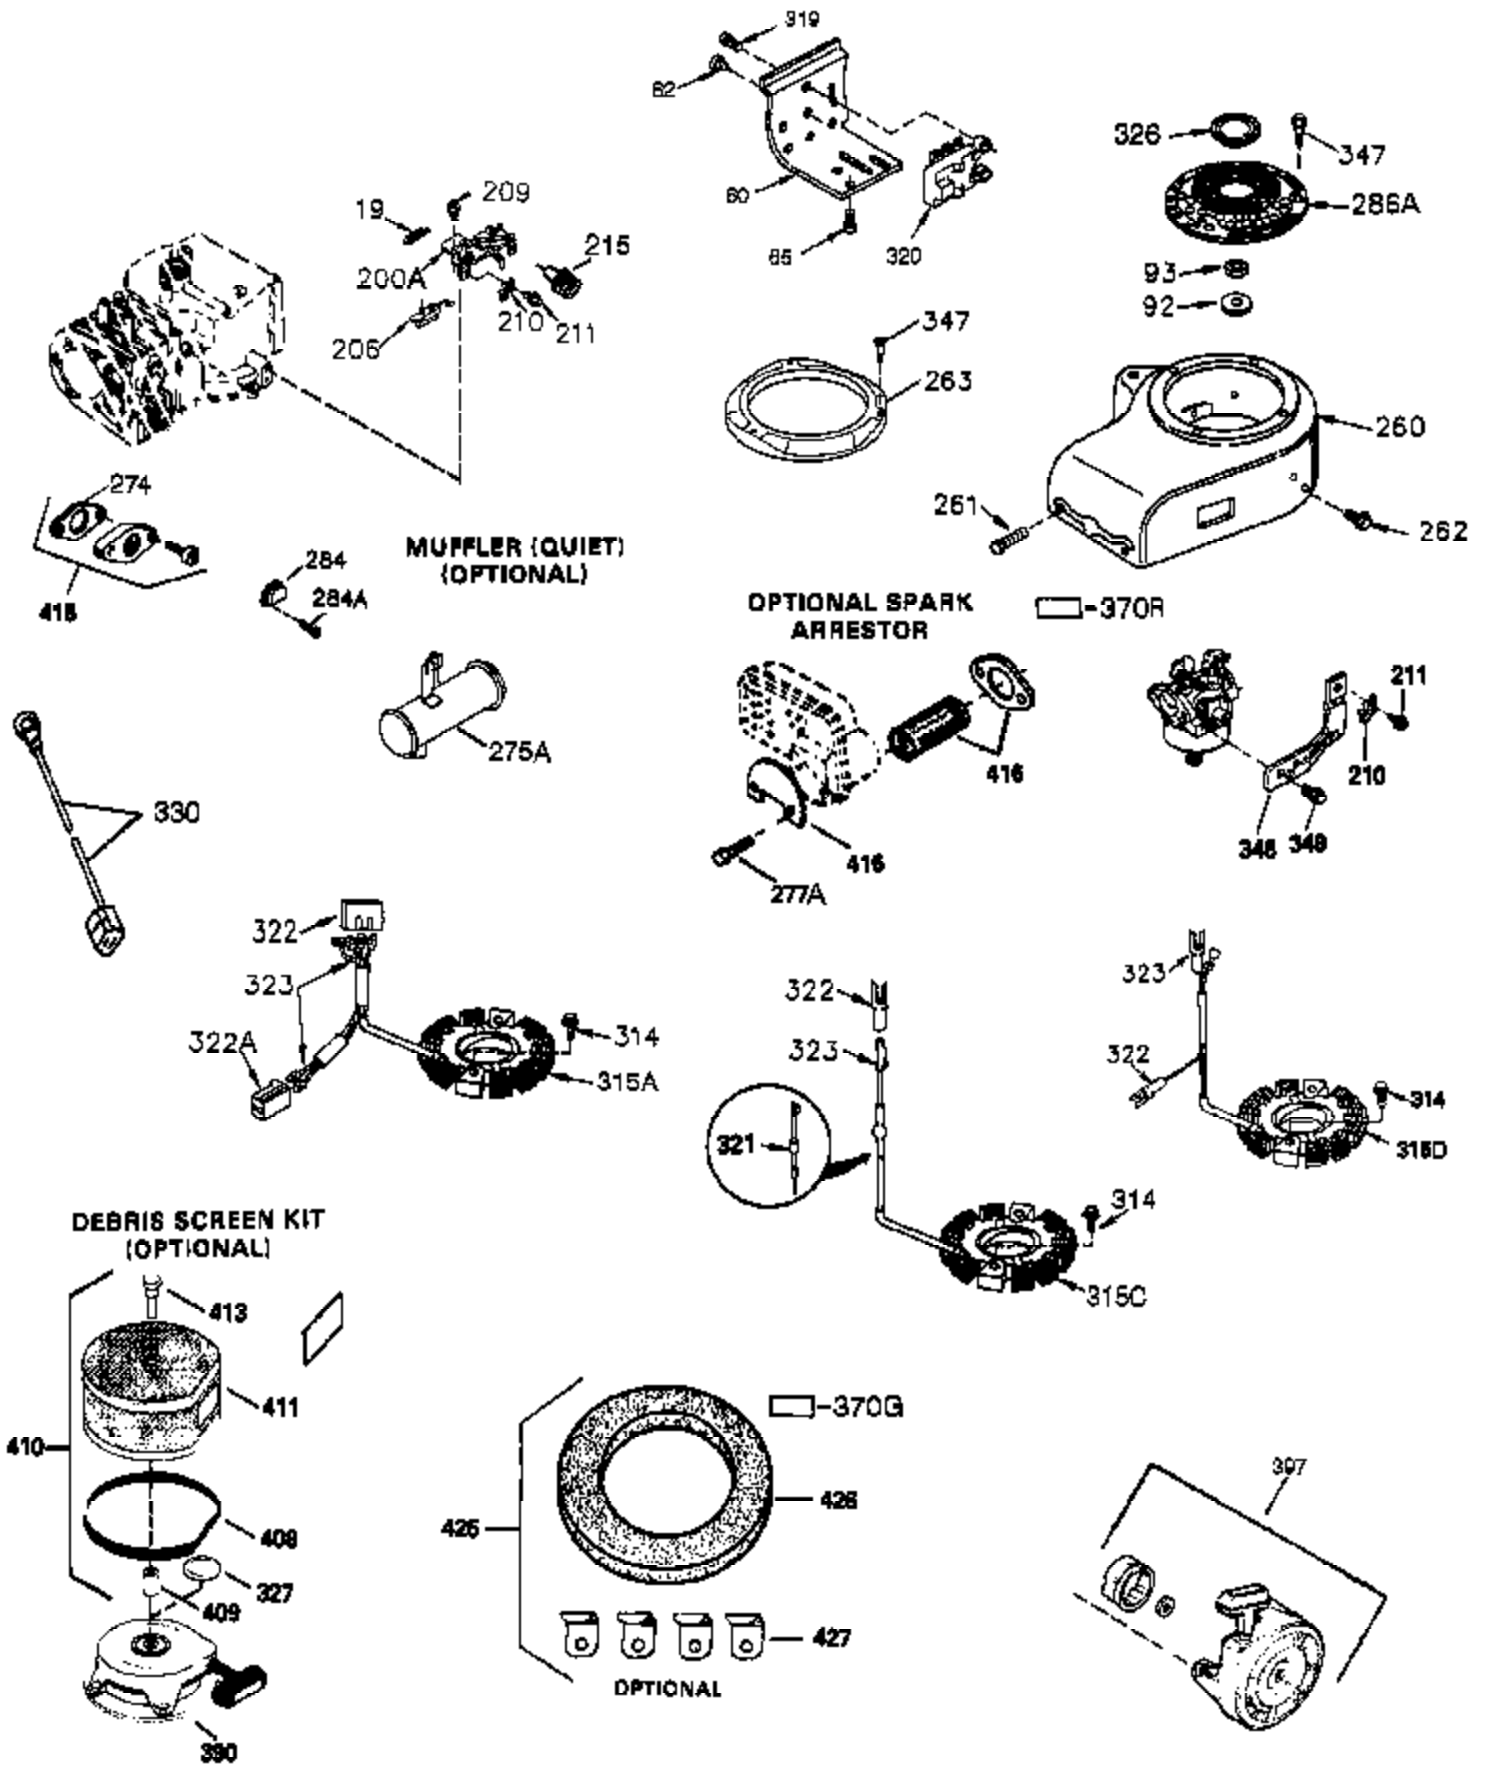

Ref #	Part Number	Qty	Description
19	36495	1	Extension Spring
60	33273A	1	Blower Housing Extension
65	650128	1	Screw, 10-24 x 1/2"
92	650880	1	Lock Washer
93	650881	1	Flywheel Nut
171	28424	1	Breather Element
209	650902	2	Screw, 10-32 x 7/16"
210	27793	1	Conduit Clip
211	28942	1	Screw, 10-32 x 3/8"
260	33635C	1	Blower Housing
261	650788	2	Screw, 5/16-18 x 3/4"
262	29747B	2	Screw, Torx T-40, 5/16-24 x 21/32"
263	35963	1	Trim Ring
314	650873	2	Screw, 1/4-20 x 3/4"
319	650735	2	Screw, 10-24 x 3/8"
320	611175	1	Regulator (5 Amp D.C.)
322	610921	1	Connector Body
323	610922	2	Terminal
323A	611276	1	Terminal
323B	611277	1	Terminal
326	36210	1	Screen Plug
347	650949	3	Screw, 10-32 x 9/16"
900	0	1	Rep. engine 752289C, order from 71-99 9