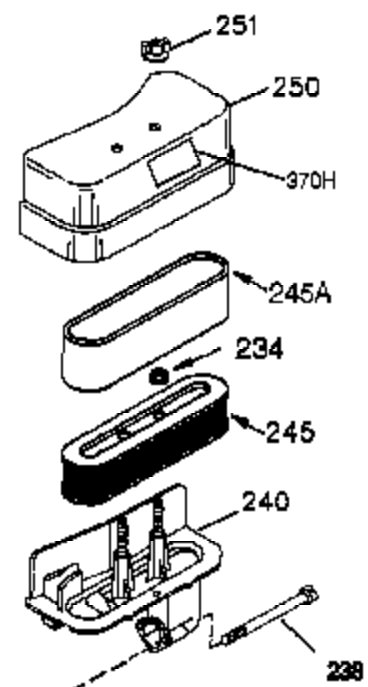

CONTINUED FROM PAGE 2

Ref #	Part Number	Qty	Description
30	35752A	1	Crankshaft
31	35327	1	Counterbalance Gear
40	35776A	1	Piston, Pin & Ring Set (Std.)
40	35777A	1	Piston, Pin & Ring Set (.010" OS)
40	35778A	1	Piston, Pin & Ring Set (.020" OS)
41	35773A	1	Piston & Pin Ass'y. (Std.) (Incl. 43)
41	35774A	1	Piston & Pin Ass'y. (.010" OS) (Incl. 43)
41	35775A	1	Piston & Pin Ass'y. (.020" OS) (Incl. 43)
42	35779	1	Ring Set (Std.)
42	35780	1	Ring Set (.010" OS)
42	35781	1	Ring Set (.020" OS)
43	35772	2	Piston Pin Retaining Ring
45	36895	1	Connecting Rod Ass'y. (Incl. 47)
47	651033	2	Connecting Rod Bolts
48	34034	2	Valve Lifter
50	35381	1	Camshaft (MCR)
51	35315A	1	Counterbalance Weight
52	31356	1	Oil Pump Ass'y.
69	35317	1	* Mounting Flange Gasket
70	35711A	1	Mounting Flange (Incl. 72, 75 & 80)
72	31927	1	Oil Drain Plug
75	35319	1	Oil Seal
80	35783	1	Governor Shaft
81	30590A	2	Washer
82	35378	1	Governor Gear Ass'y. (Incl. 81)
83	30588A	1	Governor Spool
84	29193	2	Retaining Ring
86	650833	7	Screw, 1/4-20 x 1-3/16"
88	31707A	1	Spacer (Incl. 81)
89	32589	1	Flywheel Key
123	33261	1	Intake Pipe Brace
124	651031	3	Screw, 1/4-20 x 9/16"
171	28424	1	Breather Element
178	29752	2	Nut & Lock Washer, 1/4-28
182	30088A	2	Screw, 1/4-28 x 1"
184	33263	1	* Carburetor To Intake Pipe Gasket
185	34926	1	Intake Pipe
223	650378	2	Screw, Torx T-30, 5/16-18 x 1-1/8"
224	27915A	1	* Intake Pipe Gasket
234	650825	2	Nut & Lock Washer, 1/4-20
238	650834	2	Screw, 10-32 x 1-17/32"
239	33629	1	* Air Cleaner Gasket
240	35538B	1	Air Cleaner Body (Incl. 239)
245A	35404	1	Air Cleaner Filter
245	35403	1	Air Cleaner Filter (Incl. 234)
250	35961	1	Air Cleaner Cover
251	650886	2	Wing Nut, 1/4-20
292	26460	3	Fuel Line Clamp
305	35574	1	Oil Fill Tube
307	35499	1	"O" Ring
308	35437	1	Fill Tube Clip
310	35576	1	Dipstick
323B	611277	1	Terminal
323A	611276	1	Terminal
380	640091A	1	Carburetor (Incl. 184)