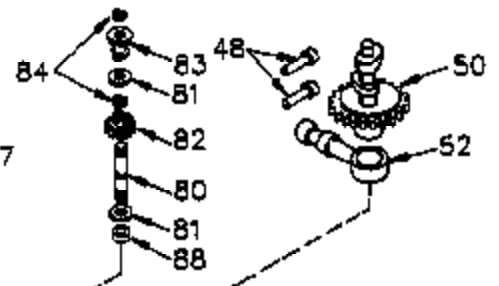

CONTINUED FROM PAGE 2

Ref #	Part Number	Qty	Description
30	35752A	1	Crankshaft
31	35327	1	Counterbalance Gear
40	35776A	1	Piston, Pin & Ring Set (Std.)
40	35777A	1	Piston, Pin & Ring Set (.010" OS)
40	35778A	1	Piston, Pin & Ring Set (.020" OS)
41	35773A	1	Piston & Pin Ass'y. (Std.) (Incl. 43)
41	35774A	1	Piston & Pin Ass'y. (.010" OS) (Incl. 43)
41	35775A	1	Piston & Pin Ass'y. (.020" OS) (Incl. 43)
42	35779	1	Ring Set (Std.)
42	35780	1	Ring Set (.010" OS)
42	35781	1	Ring Set (.020" OS)
43	35772	2	Piston Pin Retaining Ring
45	36895	1	Connecting Rod Ass'y. (Incl. 47)
47	651033	2	Connecting Rod Bolts
48	34034	2	Valve Lifter
50	35381	1	Camshaft (MCR)
51	35315A	1	Counterbalance Weight
52	31356	1	Oil Pump Ass'y.
69	35317	1	* Mounting Flange Gasket
70	35711A	1	Mounting Flange (Incl. 72, 75 & 80)
72	31927	1	Oil Drain Plug
75	35319	1	Oil Seal
80	35783	1	Governor Shaft
81	30590A	2	Washer
82	35378	1	Governor Gear Ass'y. (Incl. 81)
83	30588A	1	Governor Spool
84	29193	2	Retaining Ring
86	650833	7	Screw, 1/4-20 x 1-3/16"
88	31707A	1	Spacer (Incl. 81)
89	32589	1	Flywheel Key
123	33261	1	Intake Pipe Brace
124	651031	3	Screw, 1/4-20 x 9/16"
171	28424	1	Breather Element
178	29752	2	Nut & Lock Washer, 1/4-28
182	30088A	2	Screw, 1/4-28 x 1"
184	33263	1	* Carburetor To Intake Pipe Gasket
185	34926	1	Intake Pipe
223	650378	2	Screw, Torx T-30, 5/16-18 x 1-1/8"
224	27915A	1	* Intake Pipe Gasket
234	650825	2	Nut & Lock Washer, 1/4-20
238	650834	2	Screw, 10-32 x 1-17/32"
239	33629	1	* Air Cleaner Gasket
240	35538B	1	Air Cleaner Body (Incl. 239)
245A	35404	1	Air Cleaner Filter
245	35403	1	Air Cleaner Filter (Incl. 234)
250	35961	1	Air Cleaner Cover
251	650886	2	Wing Nut, 1/4-20
292	26460	3	Fuel Line Clamp
305	35574	1	Oil Fill Tube
307	35499	1	"O" Ring
308	35437	1	Fill Tube Clip
310	35576	1	Dipstick
323B	611277	1	Terminal
323A	611276	1	Terminal
380	640091A	1	Carburetor (Incl. 184)