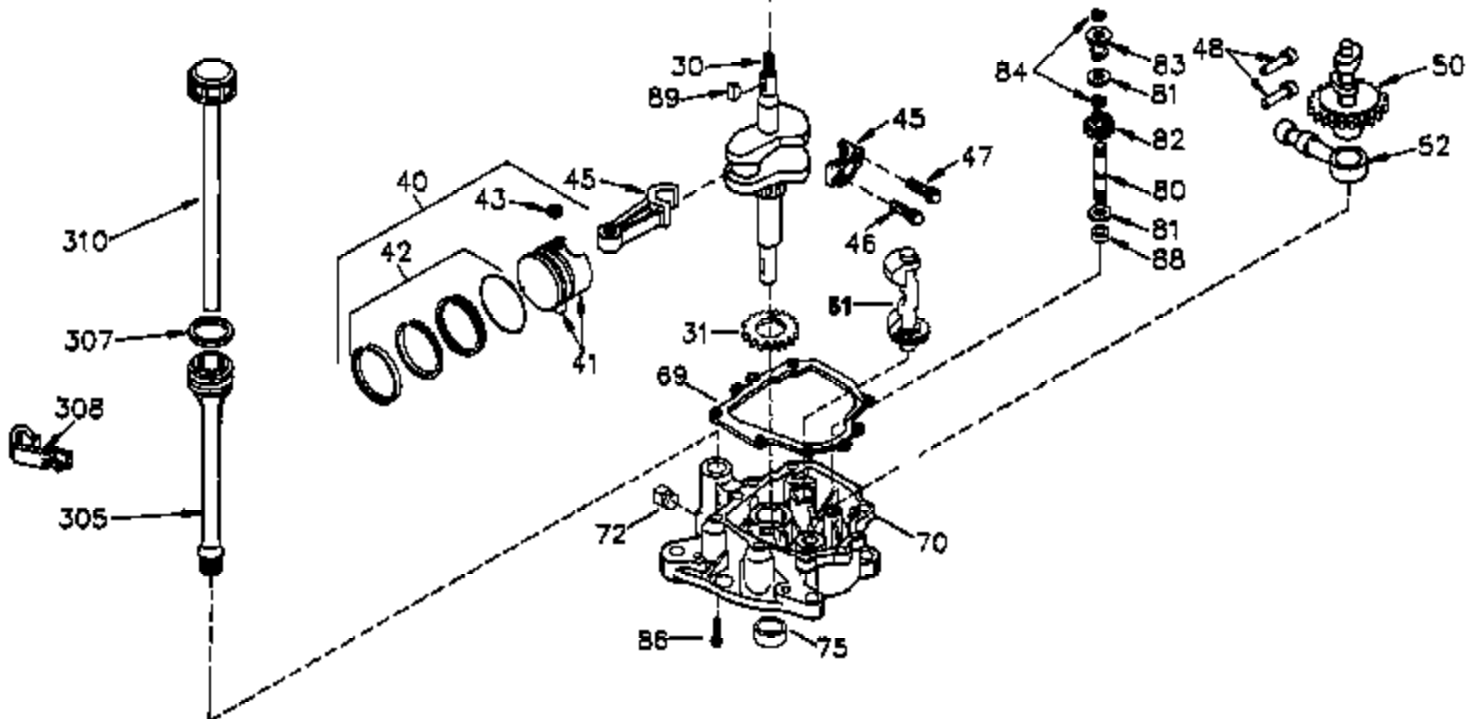

CONTINUED FROM PAGE 2

Ref #	Part Number	Qty	Description
30	35429A	1	Crankshaft
31	35327	1	Counterbalance Gear
40	35776	1	Piston, Pin & Ring Set (Std.)
40	35777	1	Piston, Pin & Ring Set (.010" OS)
40	35778	1	Piston, Pin & Ring Set (.020" OS)
41	35773	1	Piston & Pin Ass'y. (Std.) (Incl. 43)
41	35774	1	Piston & Pin Ass'y. (.010" OS) (Incl. 43)
41	35775	1	Piston & Pin Ass'y. (.020" OS) (Incl. 43)
42	35779	1	Ring Set (Std.)
42	35780	1	Ring Set (.010" OS)
42	35781	1	Ring Set (.020" OS)
43	35772	2	Piston Pin Retaining Ring
45	35330A	1	Connecting Rod Ass'y. (Incl. 46 & 47)
46	650908	1	Connecting Rod Bolt
47	650882	1	Connecting Rod Bolt
48	34034	2	Valve Lifter
50	35381	1	Camshaft (MCR)
51	35315A	1	Counterbalance Weight
52	31356	1	Oil Pump Ass'y.
64	650990	1	Screw, Torx T-30, 1/4-20 x 15/32"
69	35317	1	* Mounting Flange Gasket
70	35711A	1	Mounting Flange (Incl. 72, 75 & 80)
72	31927	1	Oil Drain Plug
75	35319	1	Oil Seal
80	35783	1	Governor Shaft
81	30590A	2	Washer
82	35378	1	Governor Gear Ass'y. (Incl. 81)
83	30588A	1	Governor Spool
84	29193	2	Retaining Ring
86	650833	7	Screw, 1/4-20 x 1-3/16"
88	31707A	1	Spacer (Incl. 81)
89	32589	1	Flywheel Key
123	33261	1	Intake Pipe Brace
124	650738	3	Screw, 1/4-20 x 5/8"
171	28424	1	Breather Element
178	29752	2	Nut & Lock Washer, 1/4-28
182	30088A	2	Screw, 1/4-28 x 1"
184	33263	1	* Carburetor To Intake Pipe Gasket
185	34926	1	Intake Pipe
223	650378	2	Screw, Torx T-30, 5/16-18 x 1-1/8"
224	27915A	1	* Intake Pipe Gasket
234	650825	2	Nut & Lock Washer, 1/4-20
238	650834	2	Screw, 10-32 x 1-17/32"
239	33629	1	* Air Cleaner Gasket
240	35538B	1	Air Cleaner Body (Incl. 239)
245	35403	1	Air Cleaner Filter (Incl. 234)
245A	35404	1	Air Cleaner Filter
250	35961	1	Air Cleaner Cover
251	650886	2	Wing Nut, 1/4-20
292	26460	2	Fuel Line Clamp
305	35574	1	Oil Fill Tube
307	35499	1	"O" Ring
308	35437	1	Fill Tube Clip
310	35576	1	Dipstick
380	632691	1	Carburetor (Incl. 184)