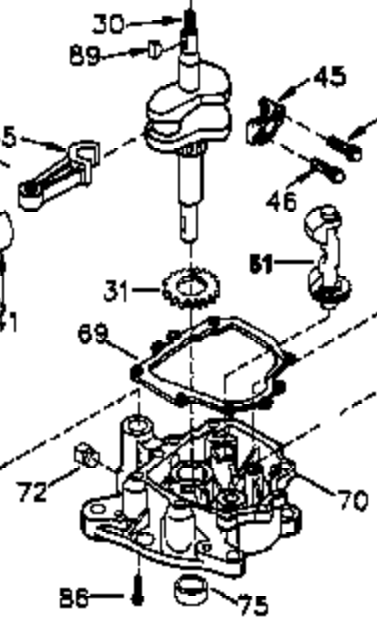

CONTINUED FROM PAGE 2

Ref #	Part Number	Qty	Description
30	35422A	1	Crankshaft
31	35327	1	Counterbalance Gear
40	35776	1	Piston, Pin & Ring Set (Std.)
40	35777	1	Piston, Pin & Ring Set (.010" OS)
40	35778	1	Piston, Pin & Ring Set (.020" OS)
41	35773	1	Piston & Pin Ass'y. (Std.) (Incl. 43)
41	35774	1	Piston & Pin Ass'y. (.010" OS) (Incl. 43)
41	35775	1	Piston & Pin Ass'y. (.020" OS) (Incl. 43)
42	35779	1	Ring Set (Std.)
42	35780	1	Ring Set (.010" OS)
42	35781	1	Ring Set (.020" OS)
43	35772	2	Piston Pin Retaining Ring
45	35330A	1	Connecting Rod Ass'y. (Incl. 46 & 47)
46	650908	1	Connecting Rod Bolt
47	650882	1	Connecting Rod Bolt
48	34034	2	Valve Lifter
50	35381	1	Camshaft (MCR)
51	35315A	1	Counterbalance Weight
52	31356	1	Oil Pump Ass'y.
64	650990	1	Screw, 5/16-18 x 15/32"
69	35317	1	* Mounting Flange Gasket
70	35711A	1	Mounting Flange (Incl. 72, 75 & 80)
72	31927	1	Oil Drain Plug
75	35319	1	Oil Seal
80	35783	1	Governor Shaft
81	30590A	2	Washer
82	35378	1	Governor Gear Ass'y. (Incl. 81)
83	30588A	1	Governor Spool
84	29193	2	Retaining Ring
86	650833	7	Screw, 1/4-20 x 1-3/16"
88	31707A	1	Spacer (Incl. 81)
89	32589	1	Flywheel Key
123	33261	1	Intake Pipe Brace
124	650738	3	Screw, 1/4-20 x 5/8"
171	28424	1	Breather Element
178	29752	2	Nut & Lock Washer, 1/4-28
182	30088A	2	Screw, 1/4-28 x 1"
184	33263	1	* Carburetor To Intake Pipe Gasket
185	34926	1	Intake Pipe
223	650378	2	Screw, Torx T-30, 5/16-18 x 1-1/8"
224	27915A	1	* Intake Pipe Gasket
238	650834	2	Screw, 10-32 x 1-17/32"
239	33629	1	* Air Cleaner Gasket
240	35538B	1	Air Cleaner Body (Incl. 239)
245A	35404	1	Air Cleaner Filter
245	35403	1	Air Cleaner Filter (Incl. 251A)
250	35961	1	Air Cleaner Cover
251	650886	2	Wing Nut, 1/4-20
251A	650825	2	Nut & Lock Washer, 1/4-20
292	26460	2	Fuel Line Clamp
296	34279B	1	Fuel Filter (Incl. 292)
305	35574	1	Oil Fill Tube
307	35499	1	"O" Ring
308	35437	1	Fill Tube Clip
310	35576	1	Dipstick
380	632692	1	Carburetor (Incl. 184)