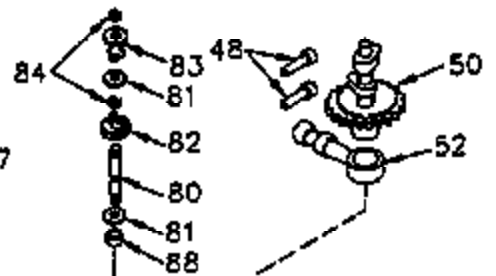

VIEW 2 OF 4

CONTINUED FROM PAGE 2

Ref #	Part Number	Qty	Description
30	35429A	1	Crankshaft
31	35327	1	Counterbalance Gear
40	35776	1	Piston, Pin & Ring Set (Std.)
40	35777	1	Piston, Pin & Ring Set (.010" OS)
40	35778	1	Piston, Pin & Ring Set (.020" OS)
41	35773	1	Piston & Pin Ass'y. (Std.) (Incl. 43)
41	35774	1	Piston & Pin Ass'y. (.010" OS) (Incl. 43)
41	35775	1	Piston & Pin Ass'y. (.020" OS) (Incl. 43)
42	35779	1	Ring Set (Std.)
42	35780	1	Ring Set (.010" OS)
42	35781	1	Ring Set (.020" OS)
43	35772	2	Piston Pin Retaining Ring
45	36895	1	Connecting Rod Ass'y. (Incl. 47)
47	651033	2	Connecting Rod Bolt
48	34034	2	Valve Lifter
50	35381	1	Camshaft (MCR)
51	35315A	1	Counterbalance Weight
52	31356	1	Oil Pump Ass'y.
69	35317	1	* Mounting Flange Gasket
70	35711A	1	Mounting Flange (Incl. 72, 75 & 80)
72	31927	1	Oil Drain Plug
75	35319	1	Oil Seal
80	35783	1	Governor Shaft
81	30590A	2	Washer
82	35378	1	Governor Gear Ass'y. (Incl. 81)
83	30588A	1	Governor Spool
84	29193	2	Retaining Ring
86	650833	7	Screw, 1/4-20 x 1-3/16"
88	31707A	1	Spacer (Incl. 81)
89	32589	1	Flywheel Key
123	33261	1	Intake Pipe Brace
124	651031	3	Screw, 1/4-20 x 9/16"
178	29752	2	Nut & Lock Washer, 1/4-28
182	30088A	2	Screw, 1/4-28 x 1"
184	33263	1	* Carburetor To Intake Pipe Gasket
185	34926	1	Intake Pipe
223	650378	2	Screw, Torx T-30, 5/16-18 x 1-1/8"
224	27915A	1	* Intake Pipe Gasket
234	650825	2	Nut & Lock Washer, 1/4-20
238	650834	2	Screw, 10-32 x 1-17/32"
239	33629	1	* Air Cleaner Gasket
240	35538B	1	Air Cleaner Body (Incl. 239)
245	35403	1	Air Cleaner Filter (Incl. 234)
245A	35404	1	Air Cleaner Filter
250	35961	1	Air Cleaner Cover
251	650886	2	Wing Nut, 1/4-20
290	30705	1	Fuel Line
292	26460	2	Fuel Line Clamp
305	35574	1	Oil Fill Tube
307	35499	1	"O" Ring
308	35437	1	Fill Tube Clip
310	35576	1	Dipstick
370G	35274	1	Instruction Decal
380	632691	1	Carburetor (Incl. 184)