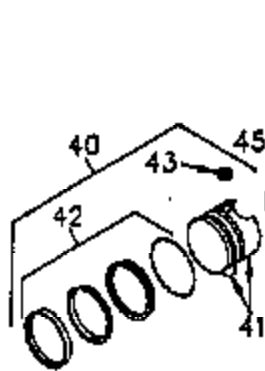

VIEW 2 OF 4

CONTINUED FROM PAGE 2

Ref #	Part Number	Qty	Description
30	35429A	1	Crankshaft
31	35327	1	Counterbalance Gear
40	35776	1	Piston, Pin & Ring Set (Std.)
40	35777	1	Piston, Pin & Ring Set (.010" OS)
40	35778	1	Piston, Pin & Ring Set (.020" OS)
41	35773	1	Piston & Pin Ass'y. (Std.) (Incl. 43)
41	35774	1	Piston & Pin Ass'y. (.010" OS) (Incl. 43)
41	35775	1	Piston & Pin Ass'y. (.020" OS) (Incl. 43)
42	35779	1	Ring Set (Std.)
42	35780	1	Ring Set (.010" OS)
42	35781	1	Ring Set (.020" OS)
43	35772	2	Piston Pin Retaining Ring
45	36895	1	Connecting Rod Ass'y. (Incl. 47)
47	651033	2	Connecting Rod Bolt
48	34034	2	Valve Lifter
50	35381	1	Camshaft (MCR)
51	35315A	1	Counterbalance Weight
52	31356	1	Oil Pump Ass'y.
69	35317	1	* Mounting Flange Gasket
70	35711A	1	Mounting Flange (Incl. 72, 75 & 80)
72	31927	1	Oil Drain Plug
75	35319	1	Oil Seal
80	35783	1	Governor Shaft
81	30590A	2	Washer
82	35378	1	Governor Gear Ass'y. (Incl. 81)
83	30588A	1	Governor Spool
84	29193	2	Retaining Ring
86	650833	7	Screw, 1/4-20 x 1-3/16"
88	31707A	1	Spacer (Incl. 81)
89	32589	1	Flywheel Key
123	33261	1	Intake Pipe Brace
124	651031	3	Screw, 1/4-20 x 9/16"
178	29752	2	Nut & Lock Washer, 1/4-28
182	30088A	2	Screw, 1/4-28 x 1"
184	33263	1	* Carburetor To Intake Pipe Gasket
185	34926	1	Intake Pipe
223	650378	2	Screw, Torx T-30, 5/16-18 x 1-1/8"
224	27915A	1	* Intake Pipe Gasket
234	650825	2	Nut & Lock Washer, 1/4-20
238	650834	2	Screw, 10-32 x 1-17/32"
239	33629	1	* Air Cleaner Gasket
240	35538B	1	Air Cleaner Body (Incl. 239)
245	35403	1	Air Cleaner Filter (Incl. 234)
245A	35404	1	Air Cleaner Filter
250	35961	1	Air Cleaner Cover
251	650886	2	Wing Nut, 1/4-20
290	30705	1	Fuel Line
292	26460	2	Fuel Line Clamp
305	35574	1	Oil Fill Tube
307	35499	1	"O" Ring
308	35437	1	Fill Tube Clip
310	35576	1	Dipstick
370G	35274	1	Instruction Decal
380	632691	1	Carburetor (Incl. 184)