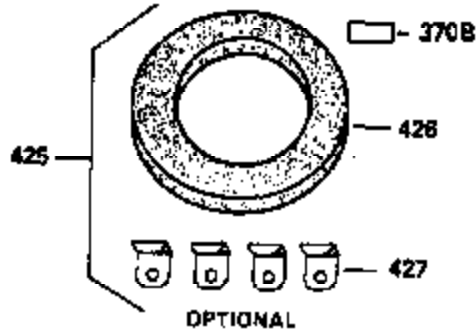

Ref #	Part Number	Qty	Description
400	36452A	1	* Gasket Set (Incl. items marked PK i n notes) Incl. part #'s 26756 (1), 27272A (2),27896A (2),27915A (1),29673 (1),33263 (1),33629 (1),34327A (1) ,34698A (1),34912 (1),34923A (1),35262A (1) 35317 (1), 35865 (1)
420	730225	1	SAE 30 4-Cycle Engine Oil (Quart)

### VIEW 3 OF 4

Ref #	Part Number	Qty	Description
62	650760	1	Screw, 8-32 x 3/8"
63	28545	1	Grommet
66	650990	1	Screw, Torx T-30, 1/4-20 x 1/2"
68	33356	1	Ground Terminal
210	27793	1	Conduit Clip
211	28942	1	Screw, 10-32 x 3/8"
277	650729	2	Screw, 5/16-18 x 3-3/16"
314	650873	2	Screw, 1/4-20 x 3/4"
315	611116	1	Alternator Coil (3 Amp)(Incl. 321,322 & 323)
321	611161	1	Diode
322	611117	1	Connector Body
323	611118	1	Terminal
370G	35274	1	Instruction Decal

**VIEW 4 OF 4**  
 STANDARD POINT IGNITION

**MUFFLER (QUIET)  
 (OPTIONAL)**

**OPTIONAL SPARK ARRESTOR**

**DEBRIS SCREEN KIT  
 (OPTIONAL)**

Ref #	Part Number	Qty	Description
16	32651	1	Governor Lever
19	34043	1	Extension Spring
92	650880	1	Belleville Washer
93	650881	1	Flywheel Nut
103	651007	2	Screw, Torx T-15, 10-24 x 15/16"
186	33860	1	Governor Link
200	35524	1	Control Bracket (Incl. 203 & 204)
209	650902	2	Screw, 10-32 x 7/16"
210	27793	1	Conduit Clip
211	28942	1	Screw, 10-32 x 3/8"
260	36266	1	Blower Housing
261	650788	2	Screw, 5/16-18 x 3/4"
262	29747B	2	Screw, Torx T-40, 5/16-24 x 21/32"
263	35963	1	Trim Ring
277	650729	2	Screw, 5/16-18 x 3-3/16"
286	35962	1	Cup & Screen
326	36210	1	Screen Plug
347	650949	3	Screw, 10-32 x 9/16"
370G	35274	1	Instruction Decal