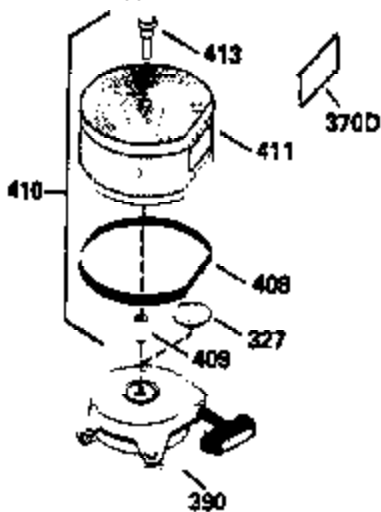

### VIEW 3 OF 4

Ref #	Part Number	Qty	Description
62	650760	1	Screw, 8-32 x 3/8"
63	28545	1	Grommet
66	650990	1	Screw, Torx T-30, 1/4-20 x 1/2"
68	33356	1	Ground Terminal
210	27793	1	Conduit Clip
211	28942	1	Screw, 10-32 x 3/8"
277	650729	2	Screw, 5/16-18 x 3-3/16"
314	650873	2	Screw, 1/4-20 x 3/4"
315	611116	1	Alternator Coil (3 Amp)(Incl. 321,322 & 323)
321	611161	1	Diode
322	611117	1	Connector Body
323	611118	1	Terminal
370G	35274	1	Instruction Decal

**VIEW 4 OF 4**  
 STANDARD POINT IGNITION

**MUFFLER (QUIET)  
 (OPTIONAL)**

**OPTIONAL SPARK ARRESTOR**

**DEBRIS SCREEN KIT  
 (OPTIONAL)**

Ref #	Part Number	Qty	Description
16	32651	1	Governor Lever
19	34043	1	Extension Spring
92	650880	1	Belleville Washer
93	650881	1	Flywheel Nut
103	651007	2	Screw, Torx T-15, 10-24 x 15/16"
186	33860	1	Governor Link
200	35524	1	Control Bracket (Incl. 203 & 204)
209	650902	2	Screw, 10-32 x 7/16"
210	27793	1	Conduit Clip
211	28942	1	Screw, 10-32 x 3/8"
260	36266	1	Blower Housing
261	650788	2	Screw, 5/16-18 x 3/4"
262	29747B	2	Screw, Torx T-40, 5/16-24 x 21/32"
263	35963	1	Trim Ring
277	650729	2	Screw, 5/16-18 x 3-3/16"
286	35962	1	Cup & Screen
326	36210	1	Screen Plug
347	650949	3	Screw, 10-32 x 9/16"
370G	35274	1	Instruction Decal