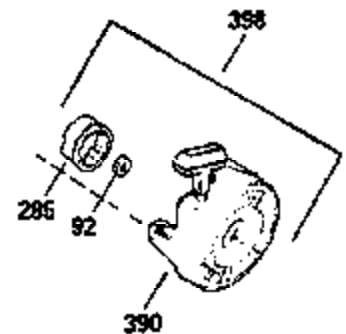

### VIEW 3 OF 4

Ref #	Part Number	Qty	Description
62	650760	1	Screw, 8-32 x 3/8"
63	28545	1	Grommet
66	650990	1	Screw, Torx T-30, 1/4-20 x 1/2"
68	33356	1	Ground Terminal
210	27793	1	Conduit Clip
211	28942	1	Screw, 10-32 x 3/8"
277	650729	2	Screw, 5/16-18 x 3-3/16"
314	650873	2	Screw, 1/4-20 x 3/4"
315	611116	1	Alternator Coil (3 Amp)(Incl. 321,322 & 323)
321	611161	1	Diode
322	611117	1	Connector Body
323	611118	1	Terminal
370G	35274	1	Instruction Decal

**VIEW 4 OF 4**  
 STANDARD POINT IGNITION

**MUFFLER (QUIET)  
 (OPTIONAL)**

**OPTIONAL SPARK ARRESTOR**

**DEBRIS SCREEN KIT  
 (OPTIONAL)**

Ref #	Part Number	Qty	Description
16	32651	1	Governor Lever
19	34043	1	Extension Spring
92	650880	1	Belleville Washer
93	650881	1	Flywheel Nut
103	651007	2	Screw, Torx T-15, 10-24 x 15/16"
186	33860	1	Governor Link
200	35524	1	Control Bracket (Incl. 203 & 204)
209	650902	2	Screw, 10-32 x 7/16"
210	27793	1	Conduit Clip
211	28942	1	Screw, 10-32 x 3/8"
260	36266	1	Blower Housing
261	650788	2	Screw, 5/16-18 x 3/4"
262	29747B	2	Screw, Torx T-40, 5/16-24 x 21/32"
263	35963	1	Trim Ring
277	650729	2	Screw, 5/16-18 x 3-3/16"
286	35962	1	Cup & Screen
326	36210	1	Screen Plug
347	650949	3	Screw, 10-32 x 9/16"
370G	35274	1	Instruction Decal