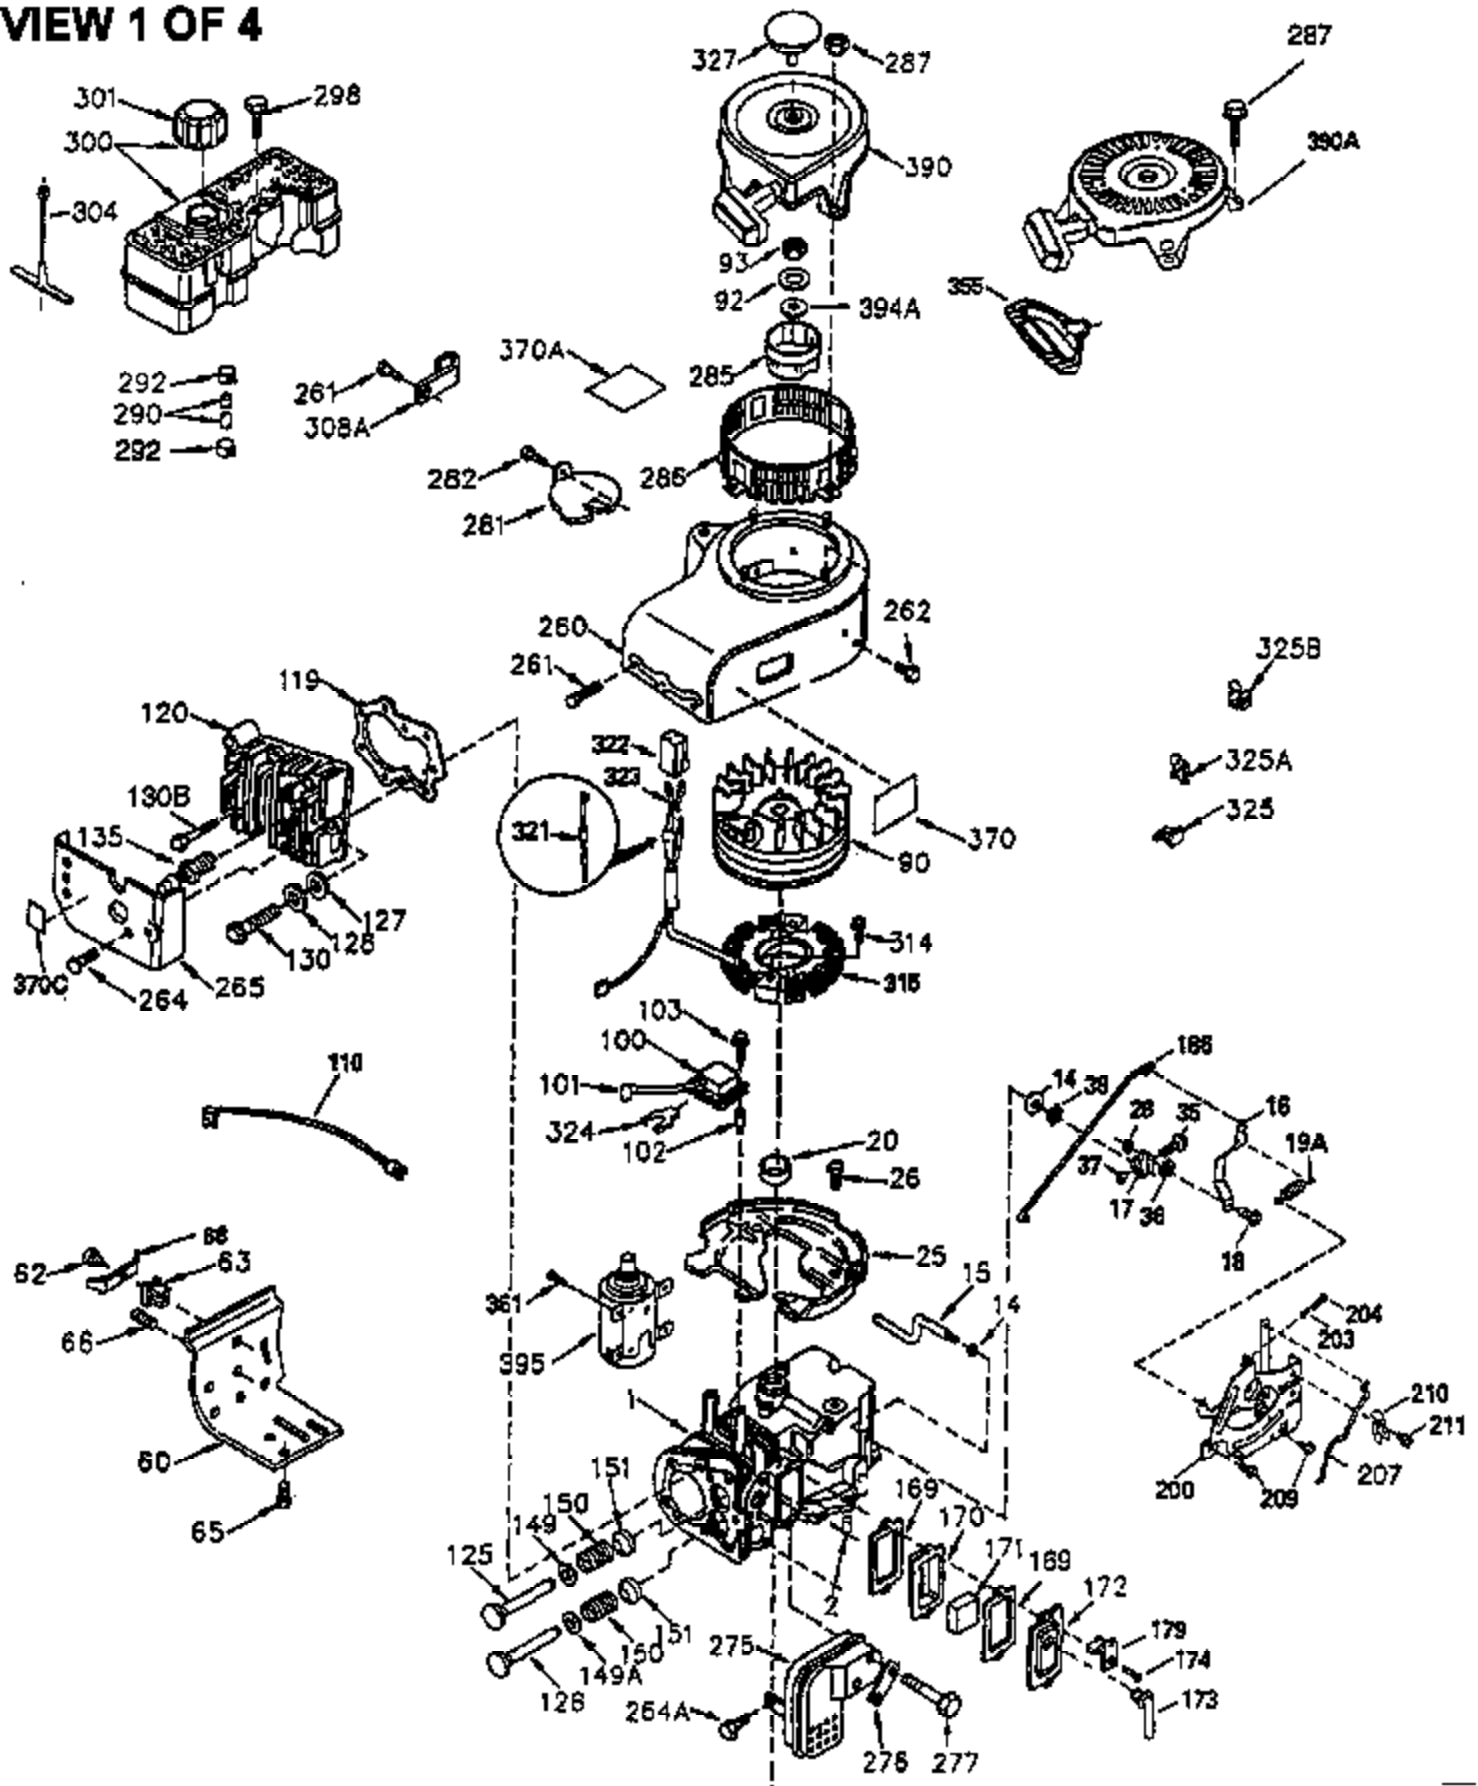

ILLUSTRATION SHOWS TYPICAL PARTS ONLY. ORDER BY PART NUMBER. PARTS NOT LISTED ARE SUPPLIED BY OEM.

VIEW 1 OF 4

CONTINUED ON PAGE 3

Ref #	Part Number	Qty	Description
1	35421	1	Cylinder (Incl. 2 & 20)
2	27652	2	Dowel Pin
14	28277	2	Washer
15	35082	1	Governor Rod
16	32651	1	Governor Lever
17	29916	1	Governor Lever Clamp
18	651028	1	Screw, Torx T-15, 8-32 x 3/8"
20	35319	1	Oil Seal
25	35424	1	Blower Housing Baffle
26	650561	2	Screw, 1/4-20 x 5/8"
28	30322	1	Lock Nut, 8-32
35	29826	1	Screw, 10-32 x 3/4"
36	29918	1	Lock Washer
37	29216	1	Lock Nut, 10-32
38	29642	1	Retaining Ring
60	33273A	1	Blower Housing Extension
62	650760	1	Screw, 8-32 x 3/8"
63	28545	1	Grommet
65	651028	1	Screw, 10-24 x 1/2"
66	650990	1	Screw, Torx T-30, 1/4-20 x 1/2"
68	33356	1	Ground Terminal
90	611093	1	Flywheel
92	650880	1	Belleville Washer
93	650881	1	Flywheel Nut
100	35135	1	Solid State Ignition
101	610118	1	Spark Plug Cover
102	651024	2	Solid State Mounting Stud
103	651007	2	Screw, Torx T-15, 10-24 x 15/16"
110	35234	1	Ground Wire
119	36451	1	* Cylinder Head Gasket
120	36449	1	Cylinder Head
125	27878A	1	Exhaust Valve (Std.) (Incl. 151)
125	27880A	1	Exhaust Valve (1/32" OS) (Incl. 151)
126	34035	1	Intake Valve (Std.) (Incl. 151)
126	34036	1	Intake Valve (1/32" OS) (Incl. 151)
127	650691	9	Washer
128	650690	9	Belleville Washer
130	650694A	9	Screw, 5/16-18 x 2"
135	33636	1	Resistor Spark Plug (J8C/356)
149	27882	1	Valve Spring Cap
149A	35862	1	Valve Spring Cap
150	27881	2	Valve Spring
151	32581	2	Valve Spring Keeper
169	27896A	2	* Valve Cover Gasket
170	28423	1	Breather Body
171	28424	1	Breather Element
172	28425	1	Valve Cover
173	35350	1	Breather Tube
174	650128	2	Screw, 10-24 x 1/2"
186	33860	1	Governor Link
200	35524	1	Control Bracket (Incl. 203 & 204)
203	36482	1	Compression Spring
204	650777	1	Screw, 6-32 x 21/32"
207	35803	1	Choke Link
209	650902	2	Screw, 10-32 x 7/16"
210	27793	1	Conduit Clip
211	28942	1	Screw, 10-32 x 3/8"
260	36266	1	Blower Housing