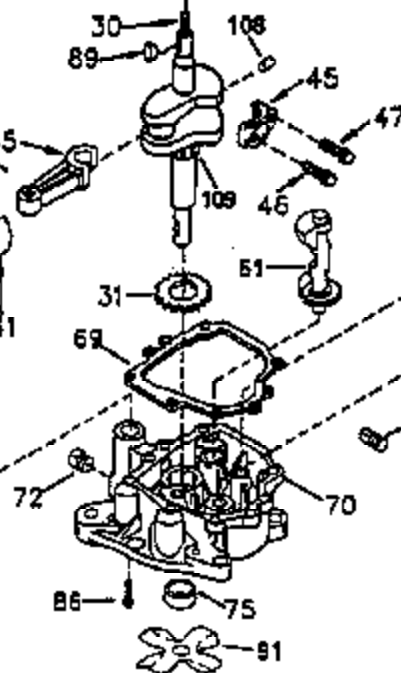

VIEW 2 OF 4

CONTINUED FROM PAGE 2

Ref #	Part Number	Qty	Description
30	35429A	1	Crankshaft
31	35327	1	Counterbalance Gear
40	35776	1	Piston, Pin & Ring Set (Std.)
40	35777	1	Piston, Pin & Ring Set (.010" OS)
40	35778	1	Piston, Pin & Ring Set (.020" OS)
41	35773	1	Piston & Pin Ass'y. (Std.) (Incl. 43)
41	35774	1	Piston & Pin Ass'y. (.010" OS) (Incl. 43)
41	35775	1	Piston & Pin Ass'y. (.020" OS) (Incl. 43)
42	35779	1	Ring Set (Std.)
42	35780	1	Ring Set (.010" OS)
42	35781	1	Ring Set (.020" OS)
43	35772	2	Piston Pin Retaining Ring
45	36895	1	Connecting Rod Ass'y. (Incl. 47)
47	651033	2	Connecting Rod Bolt
48	34034	2	Valve Lifter
50	35381	1	Camshaft (MCR)
51	35315A	1	Counterbalance Weight
52	31356	1	Oil Pump Ass'y.
69	35317	1	* Mounting Flange Gasket
70	35711A	1	Mounting Flange (Incl. 72, 75 & 80)
72	31927	1	Oil Drain Plug
75	35319	1	Oil Seal
80	35783	1	Governor Shaft
81	30590A	2	Washer
82	35378	1	Governor Gear Ass'y. (Incl. 81)
83	30588A	1	Governor Spool
84	29193	2	Retaining Ring
86	650833	7	Screw, 1/4-20 x 1-3/16"
88	31707A	1	Spacer (Incl. 81)
89	32589	1	Flywheel Key
123	33261	1	Intake Pipe Brace
124	651031	3	Screw, 1/4-20 x 9/16"
178	29752	2	Nut & Lock Washer, 1/4-28
182	30088A	2	Screw, 1/4-28 x 1"
184	33263	1	* Carburetor To Intake Pipe Gasket
185	34926	1	Intake Pipe
223	650378	2	Screw, Torx T-30, 5/16-18 x 1-1/8"
224	27915A	1	* Intake Pipe Gasket
234	650825	2	Nut & Lock Washer, 1/4-20
238	650834	2	Screw, 10-32 x 1-17/32"
239	33629	1	* Air Cleaner Gasket
240	35538B	1	Air Cleaner Body (Incl. 239)
245	35403	1	Air Cleaner Filter (Incl. 234)
245A	35404	1	Air Cleaner Filter
250	35961	1	Air Cleaner Cover
251	650886	2	Wing Nut, 1/4-20
290	30705	1	Fuel Line
292	26460	2	Fuel Line Clamp
305	35574	1	Oil Fill Tube
307	35499	1	"O" Ring
308	35437	1	Fill Tube Clip
310	35576	1	Dipstick
370G	35274	1	Instruction Decal
380	632691	1	Carburetor (Incl. 184)