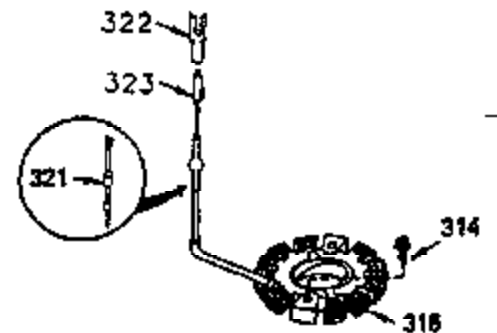

VIEW 3 OF 4

Ref #	Part Number	Qty	Description
62	650760	1	Screw, 8-32 x 3/8"
63	28545	1	Grommet
66	650990	1	Screw, Torx T-30, 1/4-20 x 1/2"
68	33356	1	Ground Terminal
210	27793	1	Conduit Clip
211	28942	1	Screw, 10-32 x 3/8"
277	650729	2	Screw, 5/16-18 x 3-3/16"
314	650873	2	Screw, 1/4-20 x 3/4"
315	611116	1	Alternator Coil (3 Amp)(Incl. 321,322 & 323)
321	611161	1	Diode
322	611117	1	Connector Body
323	611118	1	Terminal
370G	35274	1	Instruction Decal