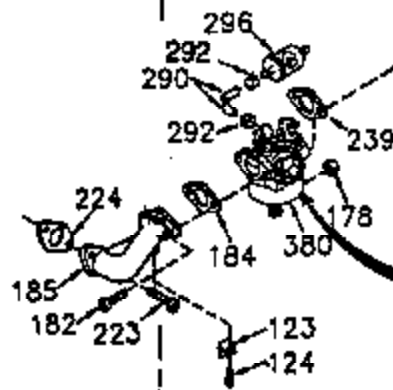

VIEW 2 OF 4

CONTINUED FROM PAGE 2

Ref #	Part Number	Qty	Description
30	35429A	1	Crankshaft
31	35327	1	Counterbalance Gear
40	35776	1	Piston, Pin & Ring Set (Std.)
40	35777	1	Piston, Pin & Ring Set (.010" OS)
40	35778	1	Piston, Pin & Ring Set (.020" OS)
41	35773	1	Piston & Pin Ass'y. (Std.) (Incl. 43)
41	35774	1	Piston & Pin Ass'y. (.010" OS) (Incl. 43)
41	35775	1	Piston & Pin Ass'y. (.020" OS) (Incl. 43)
42	35779	1	Ring Set (Std.)
42	35780	1	Ring Set (.010" OS)
42	35781	1	Ring Set (.020" OS)
43	35772	2	Piston Pin Retaining Ring
45	36895	1	Connecting Rod Ass'y. (Incl. 47)
47	651033	2	Connecting Rod Bolt
48	34034	2	Valve Lifter
50	35381	1	Camshaft (MCR)
51	35315A	1	Counterbalance Weight
52	31356	1	Oil Pump Ass'y.
69	35317	1	* Mounting Flange Gasket
70	35711A	1	Mounting Flange (Incl. 72, 75 & 80)
72	31927	1	Oil Drain Plug
75	35319	1	Oil Seal
80	35783	1	Governor Shaft
81	30590A	2	Washer
82	35378	1	Governor Gear Ass'y. (Incl. 81)
83	30588A	1	Governor Spool
84	29193	2	Retaining Ring
86	650833	7	Screw, 1/4-20 x 1-3/16"
88	31707A	1	Spacer (Incl. 81)
89	32589	1	Flywheel Key
123	33261	1	Intake Pipe Brace
124	651031	3	Screw, 1/4-20 x 9/16"
178	29752	2	Nut & Lock Washer, 1/4-28
182	30088A	2	Screw, 1/4-28 x 1"
184	33263	1	* Carburetor To Intake Pipe Gasket
185	34926	1	Intake Pipe
223	650378	2	Screw, Torx T-30, 5/16-18 x 1-1/8"
224	27915A	1	* Intake Pipe Gasket
234	650825	2	Nut & Lock Washer, 1/4-20
238	650834	2	Screw, 10-32 x 1-17/32"
239	33629	1	* Air Cleaner Gasket
240	35538B	1	Air Cleaner Body (Incl. 239)
245	35403	1	Air Cleaner Filter (Incl. 234)
245A	35404	1	Air Cleaner Filter
250	35961	1	Air Cleaner Cover
251	650886	2	Wing Nut, 1/4-20
290	30705	1	Fuel Line
292	26460	2	Fuel Line Clamp
305	35574	1	Oil Fill Tube
307	35499	1	"O" Ring
308	35437	1	Fill Tube Clip
310	35576	1	Dipstick
370G	35274	1	Instruction Decal
380	632691	1	Carburetor (Incl. 184)