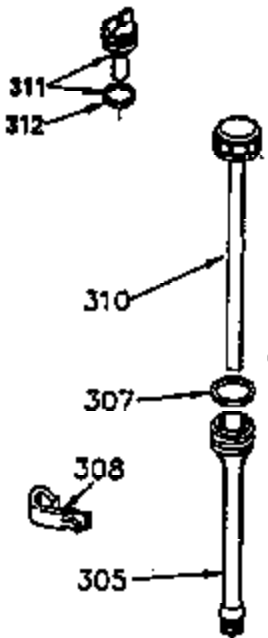

VIEW 2 OF 4

CONTINUED FROM PAGE 2

Ref #	Part Number	Qty	Description
30	35429A	1	Crankshaft
31	35327	1	Counterbalance Gear
40	35776	1	Piston, Pin & Ring Set (Std.)
40	35777	1	Piston, Pin & Ring Set (.010" OS)
40	35778	1	Piston, Pin & Ring Set (.020" OS)
41	35773	1	Piston & Pin Ass'y. (Std.) (Incl. 43)
41	35774	1	Piston & Pin Ass'y. (.010" OS) (Incl. 43)
41	35775	1	Piston & Pin Ass'y. (.020" OS) (Incl. 43)
42	35779	1	Ring Set (Std.)
42	35780	1	Ring Set (.010" OS)
42	35781	1	Ring Set (.020" OS)
43	35772	2	Piston Pin Retaining Ring
45	36895	1	Connecting Rod Ass'y. (Incl. 47)
47	651033	2	Connecting Rod Bolt
48	34034	2	Valve Lifter
50	35381	1	Camshaft (MCR)
51	35315A	1	Counterbalance Weight
52	31356	1	Oil Pump Ass'y.
69	35317	1	* Mounting Flange Gasket
70	35711A	1	Mounting Flange (Incl. 72, 75 & 80)
72	31927	1	Oil Drain Plug
75	35319	1	Oil Seal
80	35783	1	Governor Shaft
81	30590A	2	Washer
82	35378	1	Governor Gear Ass'y. (Incl. 81)
83	30588A	1	Governor Spool
84	29193	2	Retaining Ring
86	650833	7	Screw, 1/4-20 x 1-3/16"
88	31707A	1	Spacer (Incl. 81)
89	32589	1	Flywheel Key
123	33261	1	Intake Pipe Brace
124	651031	3	Screw, 1/4-20 x 9/16"
178	29752	2	Nut & Lock Washer, 1/4-28
182	30088A	2	Screw, 1/4-28 x 1"
184	33263	1	* Carburetor To Intake Pipe Gasket
185	34926	1	Intake Pipe
223	650378	2	Screw, Torx T-30, 5/16-18 x 1-1/8"
224	27915A	1	* Intake Pipe Gasket
234	650825	2	Nut & Lock Washer, 1/4-20
238	650834	2	Screw, 10-32 x 1-17/32"
239	33629	1	* Air Cleaner Gasket
240	35538B	1	Air Cleaner Body (Incl. 239)
245	35403	1	Air Cleaner Filter (Incl. 234)
245A	35404	1	Air Cleaner Filter
250	35961	1	Air Cleaner Cover
251	650886	2	Wing Nut, 1/4-20
290	30705	1	Fuel Line
292	26460	2	Fuel Line Clamp
305	35574	1	Oil Fill Tube
307	35499	1	"O" Ring
308	35437	1	Fill Tube Clip
310	35576	1	Dipstick
370G	35274	1	Instruction Decal
380	632691	1	Carburetor (Incl. 184)