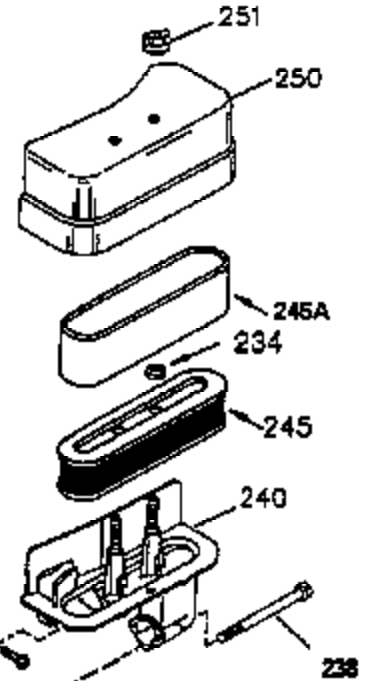

VIEW 2 OF 4

CONTINUED FROM PAGE 2

Ref #	Part Number	Qty	Description
30	35429A	1	Crankshaft
31	35327	1	Counterbalance Gear
40	35776	1	Piston, Pin & Ring Set (Std.)
40	35777	1	Piston, Pin & Ring Set (.010" OS)
40	35778	1	Piston, Pin & Ring Set (.020" OS)
41	35773	1	Piston & Pin Ass'y. (Std.) (Incl. 43)
41	35774	1	Piston & Pin Ass'y. (.010" OS) (Incl. 43)
41	35775	1	Piston & Pin Ass'y. (.020" OS) (Incl. 43)
42	35779	1	Ring Set (Std.)
42	35780	1	Ring Set (.010" OS)
42	35781	1	Ring Set (.020" OS)
43	35772	2	Piston Pin Retaining Ring
45	36895	1	Connecting Rod Ass'y. (Incl. 47)
47	651033	2	Connecting Rod Bolt
48	34034	2	Valve Lifter
50	35381	1	Camshaft (MCR)
51	35315A	1	Counterbalance Weight
52	31356	1	Oil Pump Ass'y.
69	35317	1	* Mounting Flange Gasket
70	35711A	1	Mounting Flange (Incl. 72, 75 & 80)
72	31927	1	Oil Drain Plug
75	35319	1	Oil Seal
80	35783	1	Governor Shaft
81	30590A	2	Washer
82	35378	1	Governor Gear Ass'y. (Incl. 81)
83	30588A	1	Governor Spool
84	29193	2	Retaining Ring
86	650833	7	Screw, 1/4-20 x 1-3/16"
88	31707A	1	Spacer (Incl. 81)
89	32589	1	Flywheel Key
123	33261	1	Intake Pipe Brace
124	651031	3	Screw, 1/4-20 x 9/16"
178	29752	2	Nut & Lock Washer, 1/4-28
182	30088A	2	Screw, 1/4-28 x 1"
184	33263	1	* Carburetor To Intake Pipe Gasket
185	34926	1	Intake Pipe
223	650378	2	Screw, Torx T-30, 5/16-18 x 1-1/8"
224	27915A	1	* Intake Pipe Gasket
234	650825	2	Nut & Lock Washer, 1/4-20
238	650834	2	Screw, 10-32 x 1-17/32"
239	33629	1	* Air Cleaner Gasket
240	35538B	1	Air Cleaner Body (Incl. 239)
245	35403	1	Air Cleaner Filter (Incl. 234)
245A	35404	1	Air Cleaner Filter
250	35961	1	Air Cleaner Cover
251	650886	2	Wing Nut, 1/4-20
290	30705	1	Fuel Line
292	26460	2	Fuel Line Clamp
305	35574	1	Oil Fill Tube
307	35499	1	"O" Ring
308	35437	1	Fill Tube Clip
310	35576	1	Dipstick
370G	35274	1	Instruction Decal
380	632691	1	Carburetor (Incl. 184)