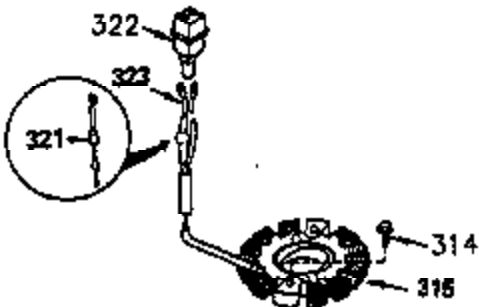

VIEW 3 OF 4

Ref #	Part Number	Qty	Description
62	650760	1	Screw, 8-32 x 3/8"
63	28545	1	Grommet
66	650990	1	Screw, Torx T-30, 1/4-20 x 1/2"
68	33356	1	Ground Terminal
210	27793	1	Conduit Clip
211	28942	1	Screw, 10-32 x 3/8"
277	650729	2	Screw, 5/16-18 x 3-3/16"
314	650873	2	Screw, 1/4-20 x 3/4"
315	611116	1	Alternator Coil (3 Amp)(Incl. 321,322 & 323)
321	611161	1	Diode
322	611117	1	Connector Body
323	611118	1	Terminal
370G	35274	1	Instruction Decal