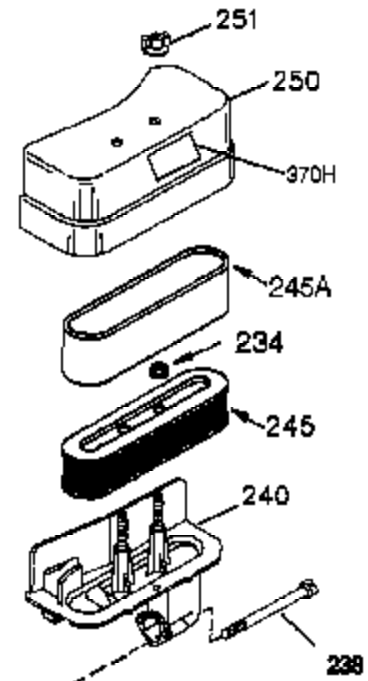

CONTINUED FROM PAGE 2

Ref #	Part Number	Qty	Description
30	35429A	1	Crankshaft
31	35327	1	Counterbalance Gear
40	35776A	1	Piston, Pin & Ring Set (Std.)
40	35777A	1	Piston, Pin & Ring Set (.010" OS)
40	35778A	1	Piston, Pin & Ring Set (.020" OS)
41	35773A	1	Piston & Pin Ass'y. (Std.) (Incl. 43)
41	35774A	1	Piston & Pin Ass'y. (.010" OS) (Incl. 43)
41	35775A	1	Piston & Pin Ass'y. (.020" OS) (Incl. 43)
42	35779	1	Ring Set (Std.)
42	35780	1	Ring Set (.010" OS)
42	35781	1	Ring Set (.020" OS)
43	35772	2	Piston Pin Retaining Ring
45	36895	1	Connecting Rod Ass'y. (Incl. 47)
47	651033	2	Connecting Rod Bolt
48	34034	2	Valve Lifter
50	35381	1	Camshaft (MCR)
51	35315A	1	Counterbalance Weight
52	31356	1	Oil Pump Ass'y.
69	35317	1	* Mounting Flange Gasket
70	35711A	1	Mounting Flange (Incl. 72, 75 & 80)
72	31927	1	Oil Drain Plug
75	35319	1	Oil Seal
80	35783	1	Governor Shaft
81	30590A	2	Washer
82	35378	1	Governor Gear Ass'y. (Incl. 81)
83	30588A	1	Governor Spool
84	29193	2	Retaining Ring
86	650833	7	Screw, 1/4-20 x 1-3/16"
88	31707A	1	Spacer (Incl. 81)
89	32589	1	Flywheel Key
123	33261	1	Intake Pipe Brace
124	651031	3	Screw, 1/4-20 x 9/16"
171	28424	1	Breather Element
178	29752	2	Nut & Lock Washer, 1/4-28
182	30088A	2	Screw, 1/4-28 x 1"
184	33263	1	* Carburetor To Intake Pipe Gasket
185	34926	1	Intake Pipe
223	650378	2	Screw, Torx T-30, 5/16-18 x 1-1/8"
224	27915A	1	* Intake Pipe Gasket
234	650825	2	Nut & Lock Washer, 1/4-20
238	650834	2	Screw, 10-32 x 1-17/32"
239	33629	1	* Air Cleaner Gasket
240	35538B	1	Air Cleaner Body (Incl. 239)
245	35403	1	Air Cleaner Filter (Incl. 234)
245A	35404	1	Air Cleaner Filter
250	35961	1	Air Cleaner Cover
251	650886	2	Wing Nut, 1/4-20
292	26460	2	Fuel Line Clamp
305	35574	1	Oil Fill Tube
307	35499	1	"O" Ring
308	35437	1	Fill Tube Clip
310	35576	1	Dipstick
380	640091	1	Carburetor (Incl. 184)
400	36452A	1	* Gasket Set (Incl. items marked PK in notes) Incl. part #'s 26756 (1), 27272A (2), 27896A (2), 27915A (1), 29673 (1), 33263 (1), 33629 (1), 34327A (1), 34698A (1), 34912 (1), 34923A (1), 35262A (1) 35317 (1), 35865 (1)