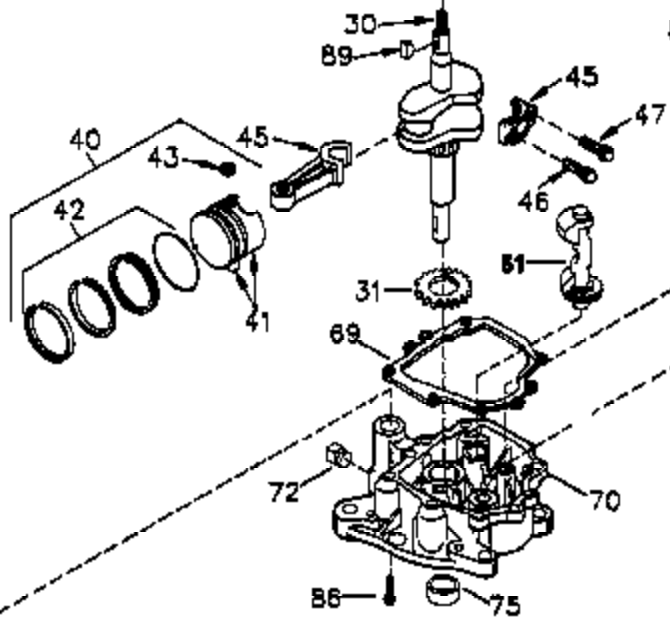

CONTINUED FROM PAGE 2

Ref #	Part Number	Qty	Description
30	35429A	1	Crankshaft
31	35327	1	Counterbalance Gear
40	35776A	1	Piston, Pin & Ring Set (Std.)
40	35777A	1	Piston, Pin & Ring Set (.010" OS)
40	35778A	1	Piston, Pin & Ring Set (.020" OS)
41	35773A	1	Piston & Pin Ass'y. (Std.) (Incl. 43)
41	35774A	1	Piston & Pin Ass'y. (.010" OS) (Incl. 43)
41	35775A	1	Piston & Pin Ass'y. (.020" OS) (Incl. 43)
42	35779	1	Ring Set (Std.)
42	35780	1	Ring Set (.010" OS)
42	35781	1	Ring Set (.020" OS)
43	35772	2	Piston Pin Retaining Ring
45	36895	1	Connecting Rod Ass'y. (Incl. 47)
47	651033	2	Connecting Rod Bolt
48	34034	2	Valve Lifter
50	35381	1	Camshaft (MCR)
51	35315A	1	Counterbalance Weight
52	31356	1	Oil Pump Ass'y.
69	35317	1	* Mounting Flange Gasket
70	35711A	1	Mounting Flange (Incl. 72, 75 & 80)
72	31927	1	Oil Drain Plug
75	35319	1	Oil Seal
80	35783	1	Governor Shaft
81	30590A	2	Washer
82	35378	1	Governor Gear Ass'y. (Incl. 81)
83	30588A	1	Governor Spool
84	29193	2	Retaining Ring
86	650833	7	Screw, 1/4-20 x 1-3/16"
88	31707A	1	Spacer (Incl. 81)
89	32589	1	Flywheel Key
123	33261	1	Intake Pipe Brace
124	651031	3	Screw, 1/4-20 x 9/16"
171	28424	1	Breather Element
178	29752	2	Nut & Lock Washer, 1/4-28
182	30088A	2	Screw, 1/4-28 x 1"
184	33263	1	* Carburetor To Intake Pipe Gasket
185	34926	1	Intake Pipe
223	650378	2	Screw, Torx T-30, 5/16-18 x 1-1/8"
224	27915A	1	* Intake Pipe Gasket
234	650825	2	Nut & Lock Washer, 1/4-20
238	650834	2	Screw, 10-32 x 1-17/32"
239	33629	1	* Air Cleaner Gasket
240	35538B	1	Air Cleaner Body (Incl. 239)
245	35403	1	Air Cleaner Filter (Incl. 234)
245A	35404	1	Air Cleaner Filter
250	35961	1	Air Cleaner Cover
251	650886	2	Wing Nut, 1/4-20
292	26460	2	Fuel Line Clamp
305	35574	1	Oil Fill Tube
307	35499	1	"O" Ring
308	35437	1	Fill Tube Clip
310	35576	1	Dipstick
380	640091	1	Carburetor (Incl. 184)
400	36452A	1	* Gasket Set (Incl. items marked PK in notes) Incl. part #'s 26756 (1), 27272A (2), 27896A (2), 27915A (1), 29673 (1), 33263 (1), 33629 (1), 34327A (1), 34698A (1), 34912 (1), 34923A (1), 35262A (1) 35317 (1), 35865 (1)