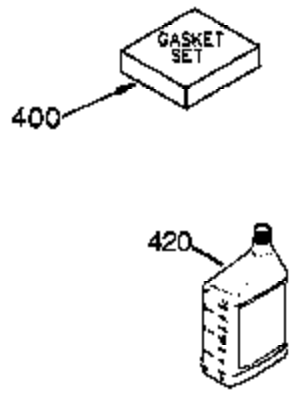

CONTINUED FROM PAGE 2

Ref #	Part Number	Qty	Description
30	35429A	1	Crankshaft
31	35327	1	Counterbalance Gear
40	35776A	1	Piston, Pin & Ring Set (Std.)
40	35777A	1	Piston, Pin & Ring Set (.010" OS)
40	35778A	1	Piston, Pin & Ring Set (.020" OS)
41	35773A	1	Piston & Pin Ass'y. (Std.) (Incl. 43)
41	35774A	1	Piston & Pin Ass'y. (.010" OS) (Incl. 43)
41	35775A	1	Piston & Pin Ass'y. (.020" OS) (Incl. 43)
42	35779	1	Ring Set (Std.)
42	35780	1	Ring Set (.010" OS)
42	35781	1	Ring Set (.020" OS)
43	35772	2	Piston Pin Retaining Ring
45	36895	1	Connecting Rod Ass'y. (Incl. 47)
47	651033	2	Connecting Rod Bolt
48	34034	2	Valve Lifter
50	35381	1	Camshaft (MCR)
51	35315A	1	Counterbalance Weight
52	31356	1	Oil Pump Ass'y.
69	35317	1	* Mounting Flange Gasket
70	35711A	1	Mounting Flange (Incl. 72, 75 & 80)
72	31927	1	Oil Drain Plug
75	35319	1	Oil Seal
80	35783	1	Governor Shaft
81	30590A	2	Washer
82	35378	1	Governor Gear Ass'y. (Incl. 81)
83	30588A	1	Governor Spool
84	29193	2	Retaining Ring
86	650833	7	Screw, 1/4-20 x 1-3/16"
88	31707A	1	Spacer (Incl. 81)
89	32589	1	Flywheel Key
123	33261	1	Intake Pipe Brace
124	651031	3	Screw, 1/4-20 x 9/16"
171	28424	1	Breather Element
178	29752	2	Nut & Lock Washer, 1/4-28
182	30088A	2	Screw, 1/4-28 x 1"
184	33263	1	* Carburetor To Intake Pipe Gasket
185	34926	1	Intake Pipe
223	650378	2	Screw, Torx T-30, 5/16-18 x 1-1/8"
224	27915A	1	* Intake Pipe Gasket
234	650825	2	Nut & Lock Washer, 1/4-20
238	650834	2	Screw, 10-32 x 1-17/32"
239	33629	1	* Air Cleaner Gasket
240	35538B	1	Air Cleaner Body (Incl. 239)
245	35403	1	Air Cleaner Filter (Incl. 234)
245A	35404	1	Air Cleaner Filter
250	35961	1	Air Cleaner Cover
251	650886	2	Wing Nut, 1/4-20
292	26460	2	Fuel Line Clamp
305	35574	1	Oil Fill Tube
307	35499	1	"O" Ring
308	35437	1	Fill Tube Clip
310	35576	1	Dipstick
380	640091	1	Carburetor (Incl. 184)
400	36452A	1	* Gasket Set (Incl. items marked PK in notes) Incl. part #'s 26756 (1), 27272A (2), 27896A (2), 27915A (1), 29673 (1), 33263 (1), 33629 (1), 34327A (1), 34698A (1), 34912 (1), 34923A (1), 35262A (1) 35317 (1), 35865 (1)