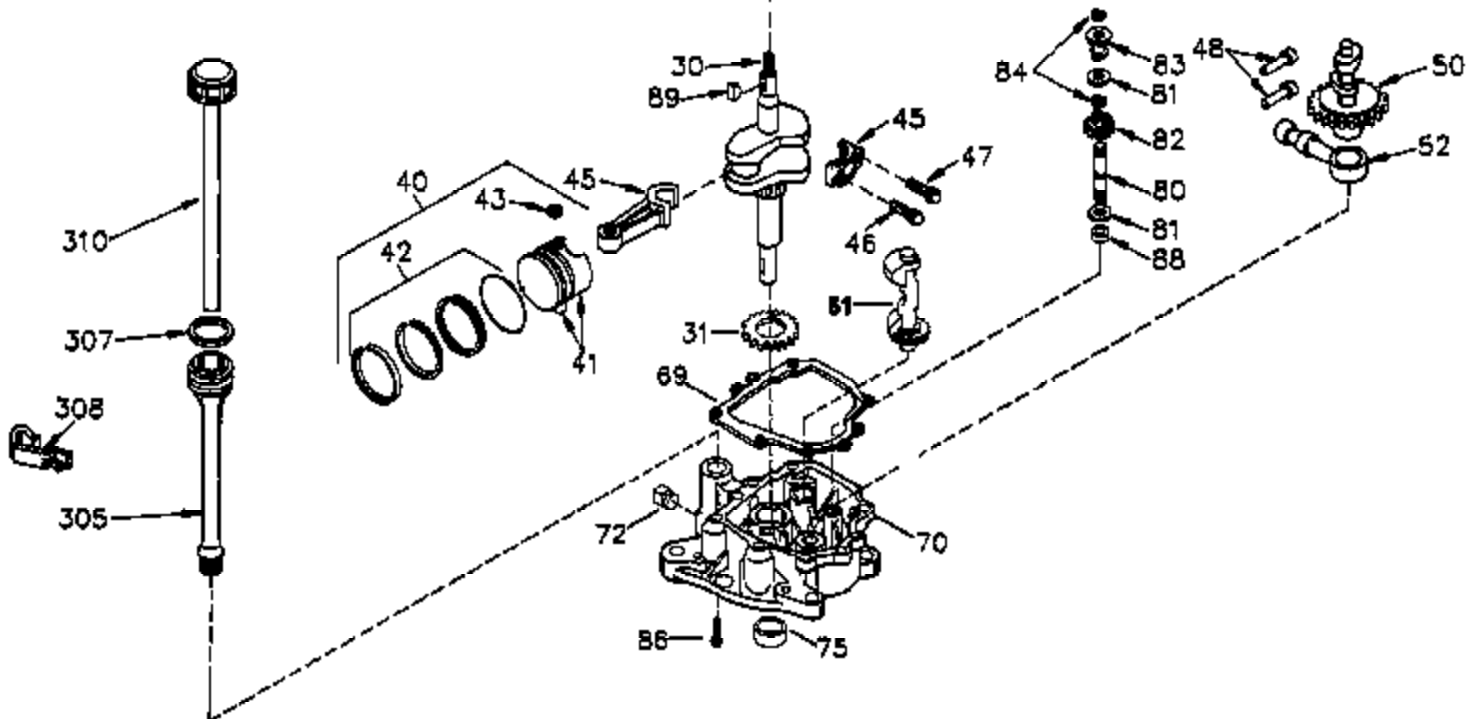

CONTINUED FROM PAGE 2

Ref #	Part Number	Qty	Description
30	35429A	1	Crankshaft
31	35327	1	Counterbalance Gear
40	35776A	1	Piston, Pin & Ring Set (Std.)
40	35777A	1	Piston, Pin & Ring Set (.010" OS)
40	35778A	1	Piston, Pin & Ring Set (.020" OS)
41	35773A	1	Piston & Pin Ass'y. (Std.) (Incl. 43)
41	35774A	1	Piston & Pin Ass'y. (.010" OS) (Incl. 43)
41	35775A	1	Piston & Pin Ass'y. (.020" OS) (Incl. 43)
42	35779	1	Ring Set (Std.)
42	35780	1	Ring Set (.010" OS)
42	35781	1	Ring Set (.020" OS)
43	35772	2	Piston Pin Retaining Ring
45	36895	1	Connecting Rod Ass'y. (Incl. 47)
47	651033	2	Connecting Rod Bolt
48	34034	2	Valve Lifter
50	35381	1	Camshaft (MCR)
51	35315A	1	Counterbalance Weight
52	31356	1	Oil Pump Ass'y.
69	35317	1	* Mounting Flange Gasket
70	35711A	1	Mounting Flange (Incl. 72, 75 & 80)
72	31927	1	Oil Drain Plug
75	35319	1	Oil Seal
80	35783	1	Governor Shaft
81	30590A	2	Washer
82	35378	1	Governor Gear Ass'y. (Incl. 81)
83	30588A	1	Governor Spool
84	29193	2	Retaining Ring
86	650833	7	Screw, 1/4-20 x 1-3/16"
88	31707A	1	Spacer (Incl. 81)
89	32589	1	Flywheel Key
123	33261	1	Intake Pipe Brace
124	651031	3	Screw, 1/4-20 x 9/16"
171	28424	1	Breather Element
178	29752	2	Nut & Lock Washer, 1/4-28
182	30088A	2	Screw, 1/4-28 x 1"
184	33263	1	* Carburetor To Intake Pipe Gasket
185	34926	1	Intake Pipe
223	650378	2	Screw, T-30, 5/16-18 x 1-3/32"
224	27915A	1	* Intake Pipe Gasket
234	650825	2	Nut & Lock Washer, 1/4-20
238	650834	2	Screw, 10-32 x 1-17/32"
239	33629	1	* Air Cleaner Gasket
240	35538B	1	Air Cleaner Body (Incl. 239)
245	35403	1	Air Cleaner Filter (Incl. 234)
245A	35404	1	Air Cleaner Filter
250	35961	1	Air Cleaner Cover
251	650886	2	Wing Nut, 1/4-20
292	26460	2	Fuel Line Clamp
305	35574	1	Oil Fill Tube
307	35499	1	"O" Ring
308	35437	1	Fill Tube Clip
310	35576	1	Dipstick
380	640091A	1	Carburetor (Incl. 184)
400	36452B	1	* Gasket Set (Incl. items marked PK i n notes)
420	730225A	1	SAE 30 4-Cycle Engine Oil (Quart)