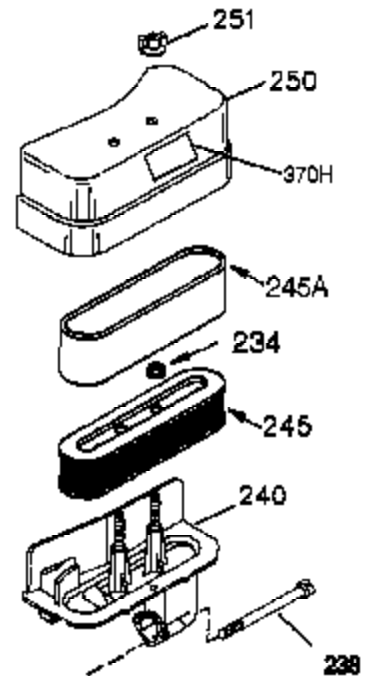

CONTINUED FROM PAGE 2

Ref #	Part Number	Qty	Description
30	35429A	1	Crankshaft
31	35327	1	Counterbalance Gear
40	35776A	1	Piston, Pin & Ring Set (Std.)
40	35777A	1	Piston, Pin & Ring Set (.010" OS)
40	35778A	1	Piston, Pin & Ring Set (.020" OS)
41	35773A	1	Piston & Pin Ass'y. (Std.) (Incl. 43)
41	35774A	1	Piston & Pin Ass'y. (.010" OS) (Incl. 43)
41	35775A	1	Piston & Pin Ass'y. (.020" OS) (Incl. 43)
42	35779	1	Ring Set (Std.)
42	35780	1	Ring Set (.010" OS)
42	35781	1	Ring Set (.020" OS)
43	35772	2	Piston Pin Retaining Ring
45	36895	1	Connecting Rod Ass'y. (Incl. 47)
47	651033	2	Connecting Rod Bolt
48	34034	2	Valve Lifter
50	35381	1	Camshaft (MCR)
51	35315A	1	Counterbalance Weight
52	31356	1	Oil Pump Ass'y.
69	35317	1	* Mounting Flange Gasket
70	35711A	1	Mounting Flange (Incl. 72, 75 & 80)
72	31927	1	Oil Drain Plug
75	35319	1	Oil Seal
80	35783	1	Governor Shaft
81	30590A	2	Washer
82	35378	1	Governor Gear Ass'y. (Incl. 81)
83	30588A	1	Governor Spool
84	29193	2	Retaining Ring
86	650833	7	Screw, 1/4-20 x 1-3/16"
88	31707A	1	Spacer (Incl. 81)
89	32589	1	Flywheel Key
123	33261	1	Intake Pipe Brace
124	651031	3	Screw, 1/4-20 x 9/16"
171	28424	1	Breather Element
178	29752	2	Nut & Lock Washer, 1/4-28
182	30088A	2	Screw, 1/4-28 x 1"
184	33263	1	* Carburetor To Intake Pipe Gasket
185	34926	1	Intake Pipe
223	650378	2	Screw, T-30, 5/16-18 x 1-3/32"
224	27915A	1	* Intake Pipe Gasket
234	650825	2	Nut & Lock Washer, 1/4-20
238	650834	2	Screw, 10-32 x 1-17/32"
239	33629	1	* Air Cleaner Gasket
240	35538B	1	Air Cleaner Body (Incl. 239)
245	35403	1	Air Cleaner Filter (Incl. 234)
245A	35404	1	Air Cleaner Filter
250	35961	1	Air Cleaner Cover
251	650886	2	Wing Nut, 1/4-20
292	26460	2	Fuel Line Clamp
305	35574	1	Oil Fill Tube
307	35499	1	"O" Ring
308	35437	1	Fill Tube Clip
310	35576	1	Dipstick
380	640091A	1	Carburetor (Incl. 184)
400	36452B	1	* Gasket Set (Incl. items marked PK i n notes)
420	730225A	1	SAE 30 4-Cycle Engine Oil (Quart)