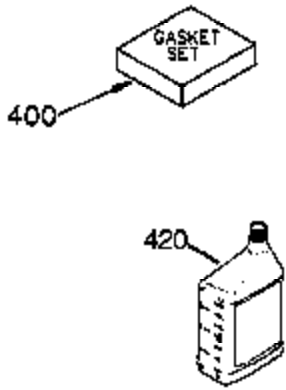

CONTINUED FROM PAGE 2

Ref #	Part Number	Qty	Description
30	35429A	1	Crankshaft
31	35327	1	Counterbalance Gear
40	35776A	1	Piston, Pin & Ring Set (Std.)
40	35777A	1	Piston, Pin & Ring Set (.010" OS)
40	35778A	1	Piston, Pin & Ring Set (.020" OS)
41	35773A	1	Piston & Pin Ass'y. (Std.) (Incl. 43)
41	35774A	1	Piston & Pin Ass'y. (.010" OS) (Incl. 43)
41	35775A	1	Piston & Pin Ass'y. (.020" OS) (Incl. 43)
42	35779	1	Ring Set (Std.)
42	35780	1	Ring Set (.010" OS)
42	35781	1	Ring Set (.020" OS)
43	35772	2	Piston Pin Retaining Ring
45	36895	1	Connecting Rod Ass'y. (Incl. 47)
47	651033	2	Connecting Rod Bolt
48	34034	2	Valve Lifter
50	35381	1	Camshaft (MCR)
51	35315A	1	Counterbalance Weight
52	31356	1	Oil Pump Ass'y.
69	35317	1	* Mounting Flange Gasket
70	35711A	1	Mounting Flange (Incl. 72, 75 & 80)
72	31927	1	Oil Drain Plug
75	35319	1	Oil Seal
80	35783	1	Governor Shaft
81	30590A	2	Washer
82	35378	1	Governor Gear Ass'y. (Incl. 81)
83	30588A	1	Governor Spool
84	29193	2	Retaining Ring
86	650833	7	Screw, 1/4-20 x 1-3/16"
88	31707A	1	Spacer (Incl. 81)
89	32589	1	Flywheel Key
123	33261	1	Intake Pipe Brace
124	651031	3	Screw, 1/4-20 x 9/16"
171	28424	1	Breather Element
178	29752	2	Nut & Lock Washer, 1/4-28
182	30088A	2	Screw, 1/4-28 x 1"
184	33263	1	* Carburetor To Intake Pipe Gasket
185	34926	1	Intake Pipe
223	650378	2	Screw, T-30, 5/16-18 x 1-3/32"
224	27915A	1	* Intake Pipe Gasket
234	650825	2	Nut & Lock Washer, 1/4-20
238	650834	2	Screw, 10-32 x 1-17/32"
239	33629	1	* Air Cleaner Gasket
240	35538B	1	Air Cleaner Body (Incl. 239)
245	35403	1	Air Cleaner Filter (Incl. 234)
245A	35404	1	Air Cleaner Filter
250	35961	1	Air Cleaner Cover
251	650886	2	Wing Nut, 1/4-20
292	26460	2	Fuel Line Clamp
305	35574	1	Oil Fill Tube
307	35499	1	"O" Ring
308	35437	1	Fill Tube Clip
310	35576	1	Dipstick
380	640091A	1	Carburetor (Incl. 184)
400	36452B	1	* Gasket Set (Incl. items marked PK i n notes)
420	730225A	1	SAE 30 4-Cycle Engine Oil (Quart)