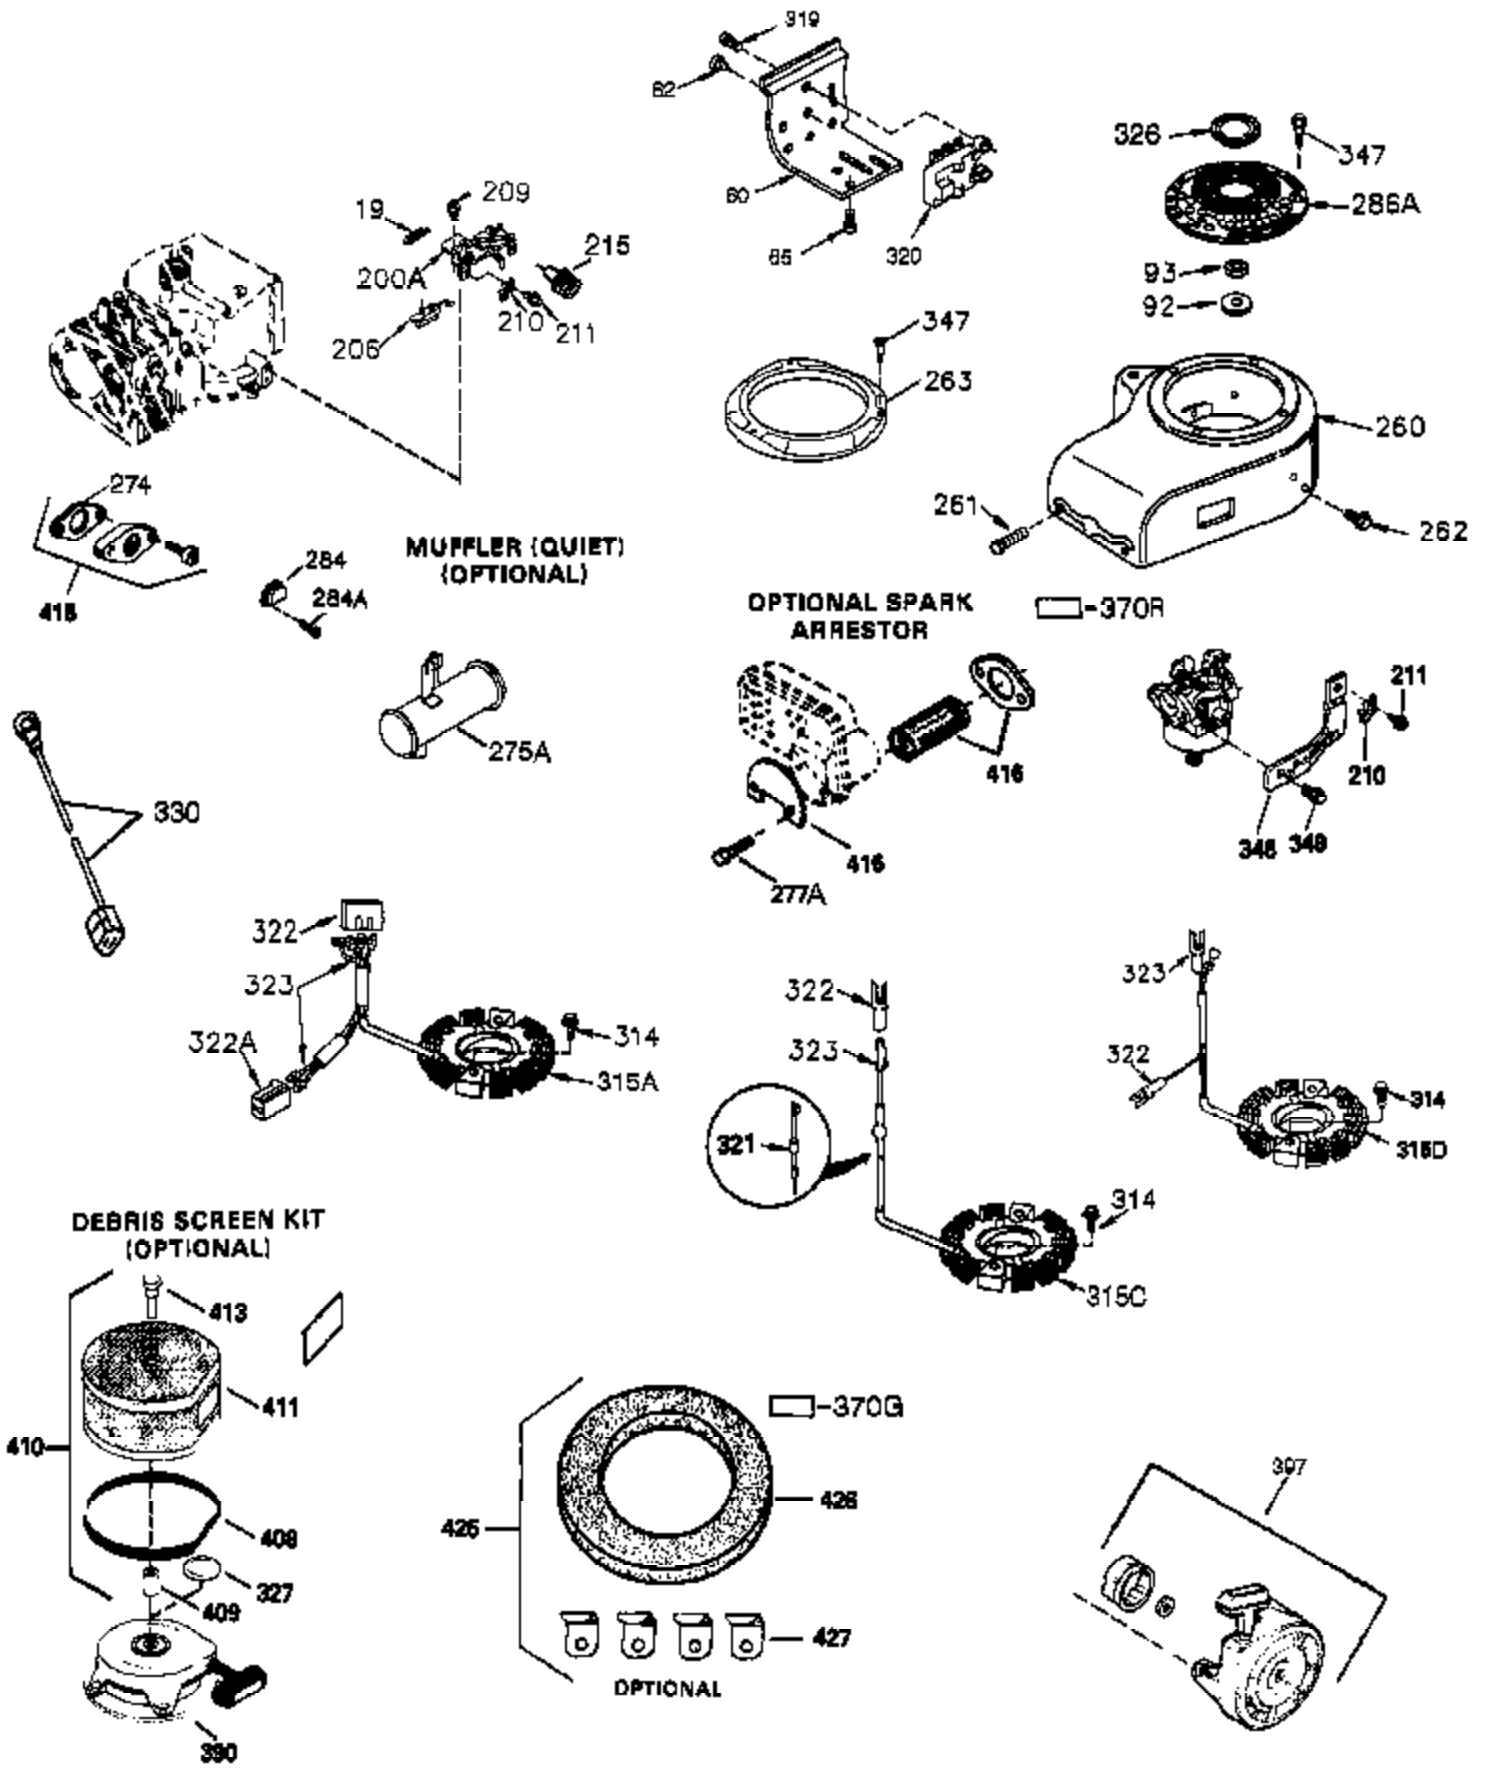

Ref #	Part Number	Qty	Description
19	34043	1	Extension Spring
60	33273A	1	Blower Housing Extension
62	650760	1	Screw, 8-32 x 3/8"
65	651028	1	Screw, 10-24 x 1/2"
92	650880	1	Belleville Washer
93	650881	1	Flywheel Nut
171	28424	1	Breather Element
209	651081	2	Screw, 10-32 x 15/32"
210	27793	1	Conduit Clip
211	28942	1	Screw, 10-32 x 3/8"
260	36266	1	Blower Housing
261	650788	2	Screw, 5/16-18 x 3/4"
262	29747B	2	Screw, T-40, 5/16-24 x 21/32"
263	35963	1	Trim Ring
314	650873	2	Screw, 1/4-20 x 3/4"
321	611161	1	Diode
322	611117	1	Connector Body
323	611118	1	Terminal
326	36210	1	Screen Plug
347	650949	3	Screw, 10-32 x 9/16"