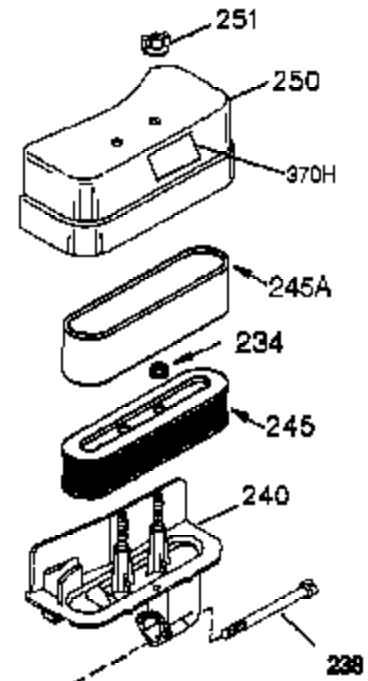

CONTINUED FROM PAGE 2

Ref #	Part Number	Qty	Description
30	35429A	1	Crankshaft
31	35327	1	Counterbalance Gear
40	35776A	1	Piston, Pin & Ring Set (Std.)
40	35777A	1	Piston, Pin & Ring Set (.010" OS)
40	35778A	1	Piston, Pin & Ring Set (.020" OS)
41	35773A	1	Piston & Pin Ass'y. (Std.) (Incl. 43)
41	35774A	1	Piston & Pin Ass'y. (.010" OS) (Incl. 43)
41	35775A	1	Piston & Pin Ass'y. (.020" OS) (Incl. 43)
42	35779	1	Ring Set (Std.)
42	35780	1	Ring Set (.010" OS)
42	35781	1	Ring Set (.020" OS)
43	35772	2	Piston Pin Retaining Ring
45	36895	1	Connecting Rod Ass'y. (Incl. 47)
47	651033	2	Connecting Rod Bolt
48	34034	2	Valve Lifter
50	35381	1	Camshaft (MCR)
51	35315A	1	Counterbalance Weight
52	31356	1	Oil Pump Ass'y.
69	35317	1	* Mounting Flange Gasket
70	35711A	1	Mounting Flange (Incl. 72, 75 & 80)
72	31927	1	Oil Drain Plug
75	35319	1	Oil Seal
80	35783	1	Governor Shaft
81	30590A	2	Washer
82	35378	1	Governor Gear Ass'y. (Incl. 81)
83	30588A	1	Governor Spool
84	29193	2	Retaining Ring
86	650833	7	Screw, 1/4-20 x 1-3/16"
88	31707A	1	Spacer (Incl. 81)
89	32589	1	Flywheel Key
123	33261	1	Intake Pipe Brace
124	651031	3	Screw, 1/4-20 x 9/16"
171	28424	1	Breather Element
178	29752	2	Nut & Lock Washer, 1/4-28
182	30088A	2	Screw, 1/4-28 x 1"
184	33263	1	* Carburetor To Intake Pipe Gasket
185	34926	1	Intake Pipe
223	650378	2	Screw, T-30, 5/16-18 x 1-3/32"
224	27915A	1	* Intake Pipe Gasket
234	650825	2	Nut & Lock Washer, 1/4-20
238	650834	2	Screw, 10-32 x 1-17/32"
239	33629	1	* Air Cleaner Gasket
240	35538B	1	Air Cleaner Body (Incl. 239)
245	35403	1	Air Cleaner Filter (Incl. 234)
245A	35404	1	Air Cleaner Filter
250	35961	1	Air Cleaner Cover
251	650886	2	Wing Nut, 1/4-20
292	26460	2	Fuel Line Clamp
305	35574	1	Oil Fill Tube
307	35499	1	"O" Ring
308	35437	1	Fill Tube Clip
310	35576	1	Dipstick
380	640091A	1	Carburetor (Incl. 184)
400	36452B	1	* Gasket Set (Incl. items marked PK i n notes)
420	730225A	1	SAE 30 4-Cycle Engine Oil (Quart)