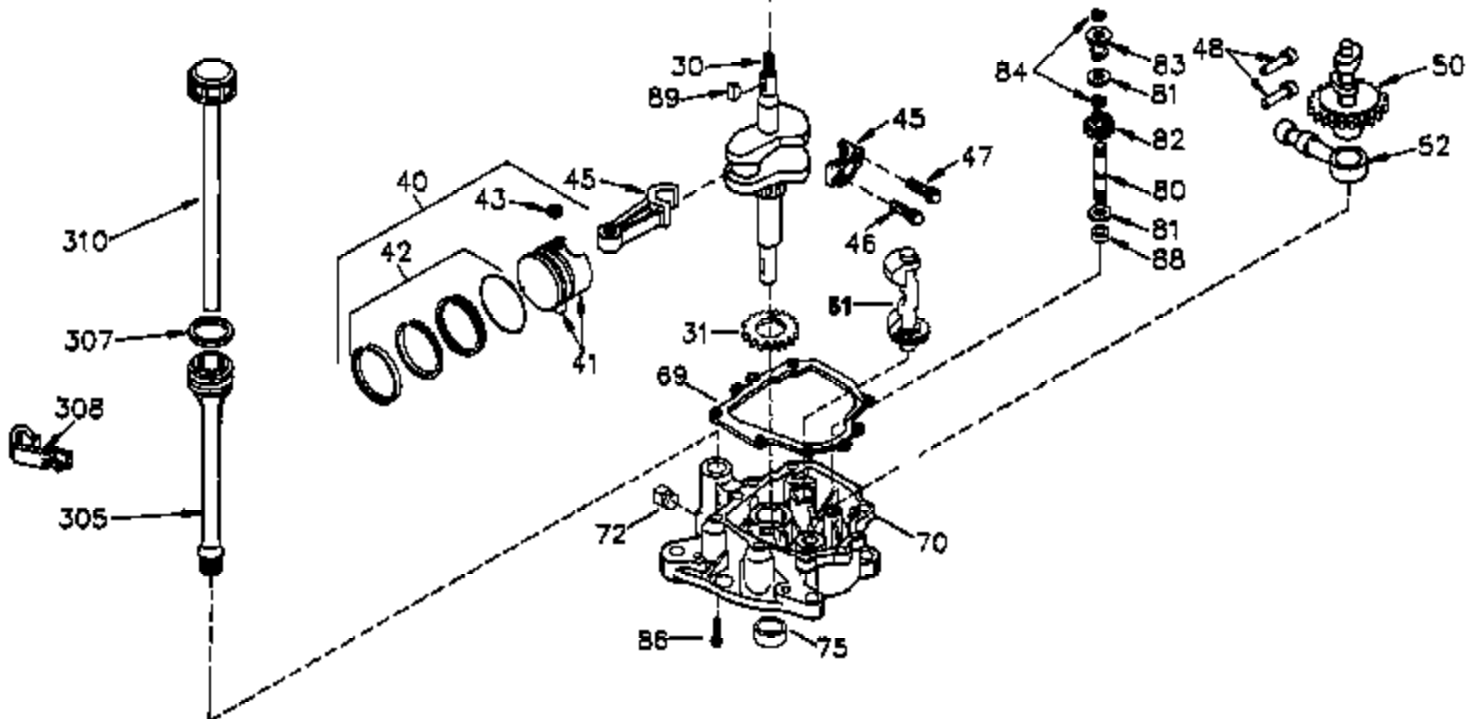

CONTINUED FROM PAGE 2

Ref #	Part Number	Qty	Description
30	35429A	1	Crankshaft
31	35327	1	Counterbalance Gear
40	35776A	1	Piston, Pin & Ring Set (Std.)
40	35777A	1	Piston, Pin & Ring Set (.010" OS)
40	35778A	1	Piston, Pin & Ring Set (.020" OS)
41	35773A	1	Piston & Pin Ass'y. (Std.) (Incl. 43)
41	35774A	1	Piston & Pin Ass'y. (.010" OS) (Incl. 43)
41	35775A	1	Piston & Pin Ass'y. (.020" OS) (Incl. 43)
42	35779	1	Ring Set (Std.)
42	35780	1	Ring Set (.010" OS)
42	35781	1	Ring Set (.020" OS)
43	35772	2	Piston Pin Retaining Ring
45	36895	1	Connecting Rod Ass'y. (Incl. 47)
47	651033	2	Connecting Rod Bolt
48	34034	2	Valve Lifter
50	35381	1	Camshaft (MCR)
51	35315A	1	Counterbalance Weight
52	31356	1	Oil Pump Ass'y.
69	35317	1	* Mounting Flange Gasket
70	35711A	1	Mounting Flange (Incl. 72, 75 & 80)
72	31927	1	Oil Drain Plug
75	35319	1	Oil Seal
80	35783	1	Governor Shaft
81	30590A	2	Washer
82	35378	1	Governor Gear Ass'y. (Incl. 81)
83	30588A	1	Governor Spool
84	29193	2	Retaining Ring
86	650833	7	Screw, 1/4-20 x 1-3/16"
88	31707A	1	Spacer (Incl. 81)
89	32589	1	Flywheel Key
123	33261	1	Intake Pipe Brace
124	651031	3	Screw, 1/4-20 x 9/16"
171	28424	1	Breather Element
178	29752	2	Nut & Lock Washer, 1/4-28
182	30088A	2	Screw, 1/4-28 x 1"
184	33263	1	* Carburetor To Intake Pipe Gasket
185	34926	1	Intake Pipe
223	650378	2	Screw, T-30, 5/16-18 x 1-3/32"
224	27915A	1	* Intake Pipe Gasket
234	650825	2	Nut & Lock Washer, 1/4-20
238	650834	2	Screw, 10-32 x 1-17/32"
239	33629	1	* Air Cleaner Gasket
240	35538B	1	Air Cleaner Body (Incl. 239)
245	35403	1	Air Cleaner Filter (Incl. 234)
245A	35404	1	Air Cleaner Filter
250	35961	1	Air Cleaner Cover
251	650886	2	Wing Nut, 1/4-20
292	26460	2	Fuel Line Clamp
305	35574	1	Oil Fill Tube
307	35499	1	"O" Ring
308	35437	1	Fill Tube Clip
310	35576	1	Dipstick
380	640091A	1	Carburetor (Incl. 184)
394	650948	1	Washer
400	36452B	1	* Gasket Set (Incl. items marked PK i n notes)
420	730225A	1	SAE 30 4-Cycle Engine Oil (Quart)