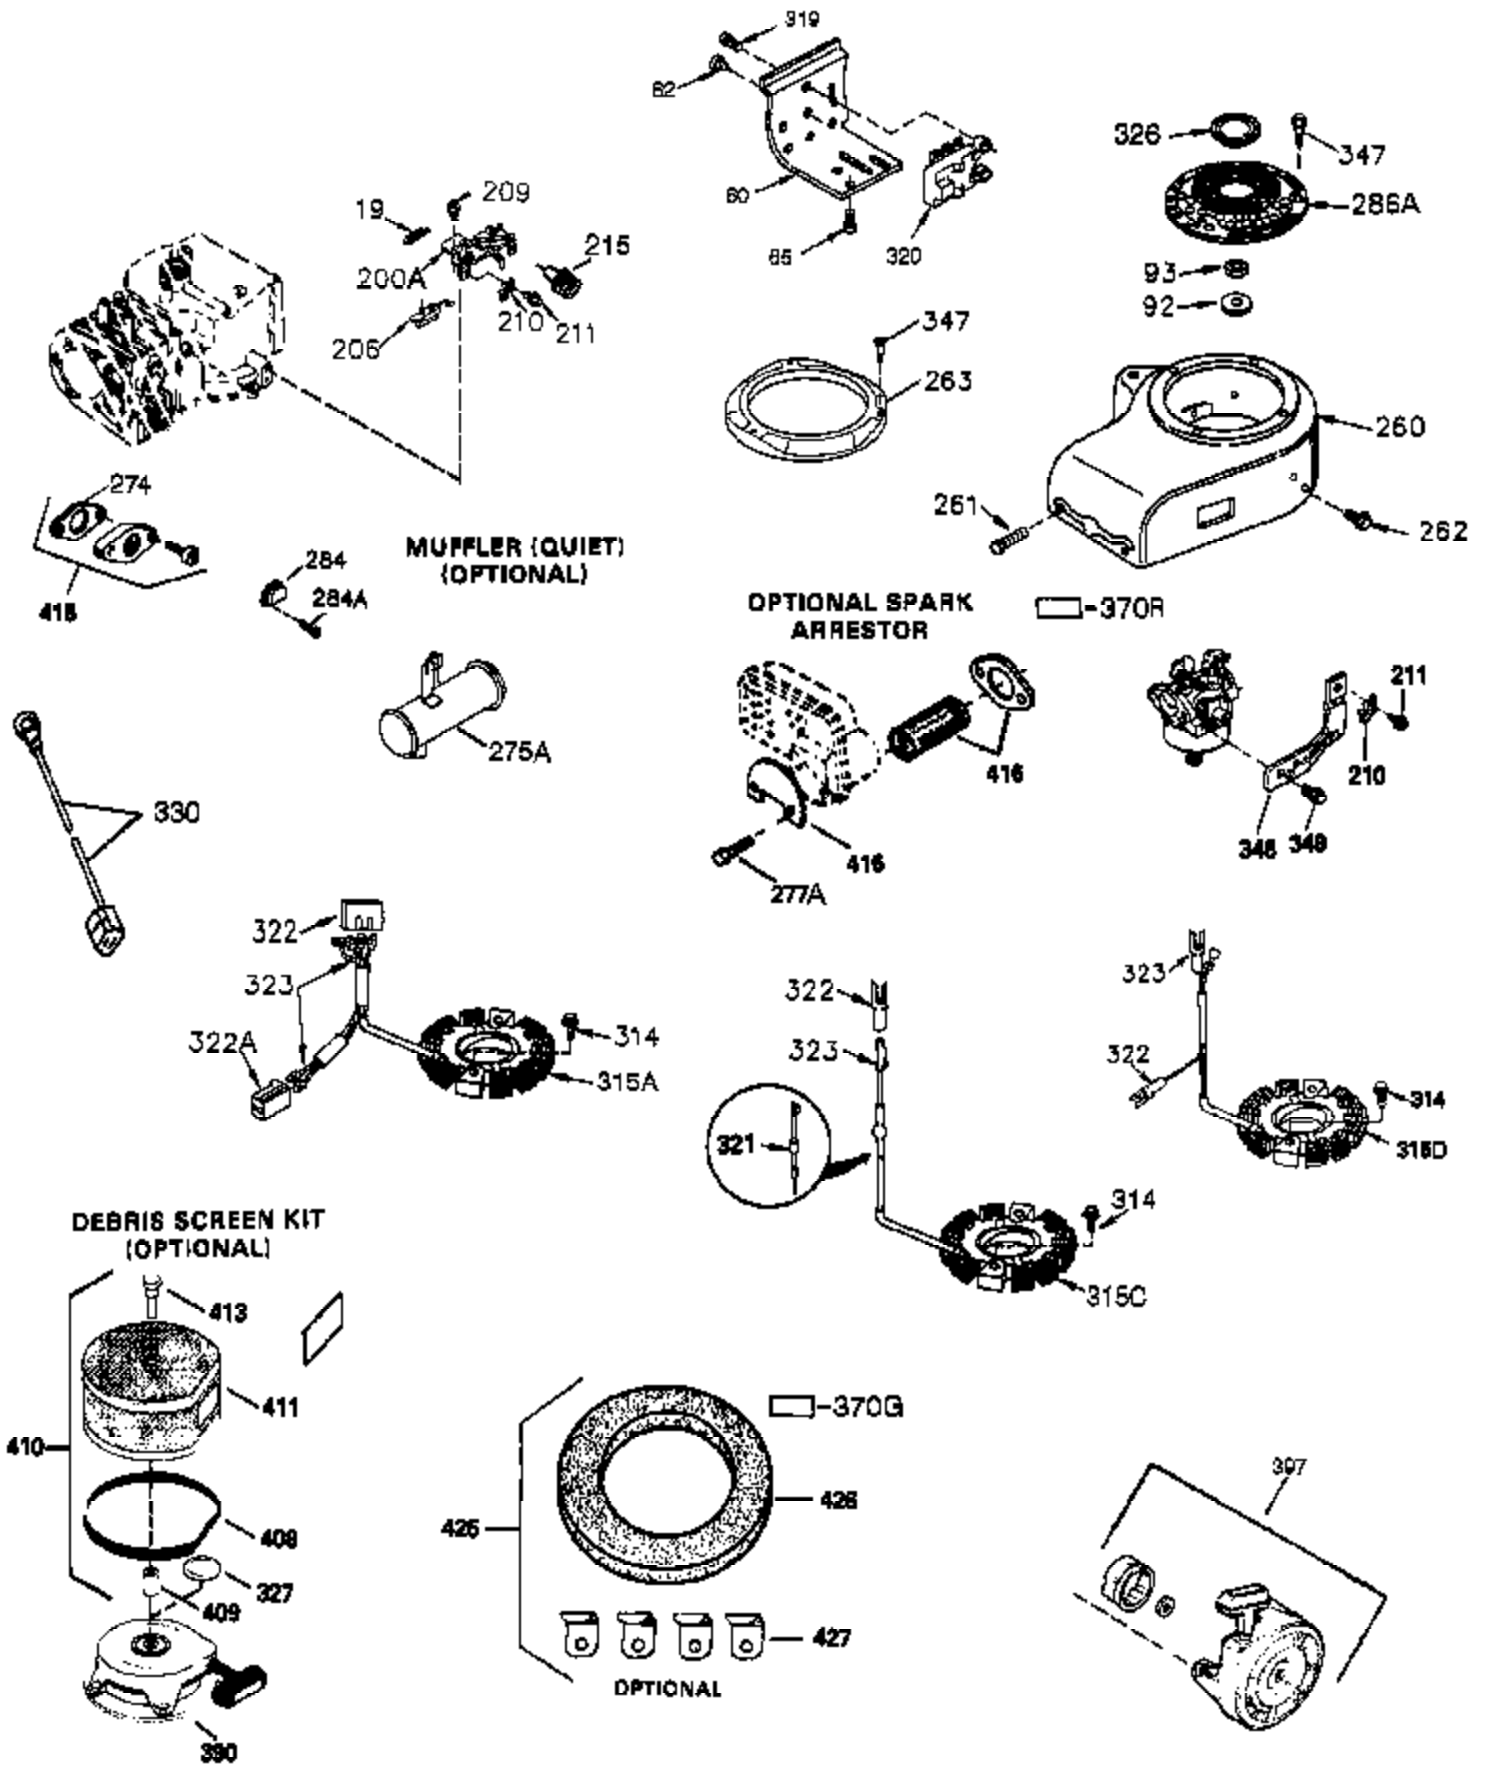

Ref #	Part Number	Qty	Description
60	33273A	1	Blower Housing Extension
62	650760	1	Screw, 8-32 x 3/8"
65	650128	1	Screw, 10-24 x 1/2"
92	650880	1	Lock Washer
93	650881	1	Flywheel Nut
171	28424	1	Breather Element
209	650902	2	Screw, 10-32 x 7/16"
210	27793	1	Conduit Clip
211	28942	1	Screw, 10-32 x 3/8"
251A	650825	2	Nut & Lock Washer, 1/4-20
260	36292	1	Blower Housing
261	650788	2	Screw, 5/16-18 x 3/4"
262	29747B	2	Screw, Torx T-40, 5/16-24 x 21/32"
263	35963	1	Trim Ring
314	650873	2	Screw, 1/4-20 x 3/4"
321	611161	1	Diode
322	611142	1	Connector Body
323	611118	2	Terminal
326	36210	1	Screen Plug
330	611167	1	Wire Harness (3 Amp D.C., 5 Amp A.C.)
347	650949	3	Screw, 10-32 x 9/16"