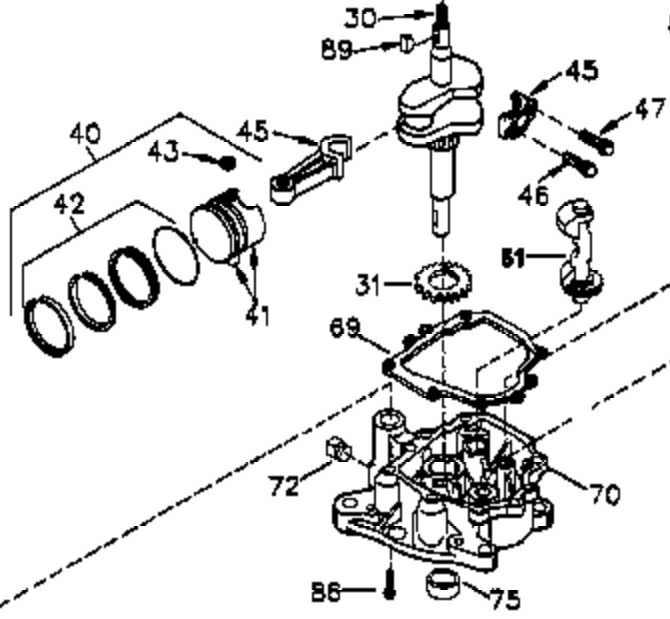

CONTINUED FROM PAGE 2

Ref #	Part Number	Qty	Description
30	35422A	1	Crankshaft
31	35327	1	Counterbalance Gear
40	35776	1	Piston, Pin & Ring Set (Std.)
40	35777	1	Piston, Pin & Ring Set (.010" OS)
40	35778	1	Piston, Pin & Ring Set (.020" OS)
41	35773	1	Piston & Pin Ass'y. (Std.) (Incl. 43)
41	35774	1	Piston & Pin Ass'y. (.010" OS) (Incl. 43)
41	35775	1	Piston & Pin Ass'y. (.020" OS) (Incl. 43)
42	35779	1	Ring Set (Std.)
42	35780	1	Ring Set (.010" OS)
42	35781	1	Ring Set (.020" OS)
43	35772	2	Piston Pin Retaining Ring
45	35330A	1	Connecting Rod Ass'y. (Incl. 46 & 47)
46	650908	1	Connecting Rod Bolt
47	650882	1	Connecting Rod Bolt
48	34034	2	Valve Lifter
50	35381	1	Camshaft (MCR)
51	35315A	1	Counterbalance Weight
52	31356	1	Oil Pump Ass'y.
69	35317	1	* Mounting Flange Gasket
70	35711A	1	Mounting Flange (Incl. 72, 75 & 80)
72	31927	1	Oil Drain Plug
75	35319	1	Oil Seal
80	35783	1	Governor Shaft
81	30590A	2	Washer
82	35378	1	Governor Gear Ass'y. (Incl. 81)
83	30588A	1	Governor Spool
84	29193	2	Retaining Ring
86	650833	7	Screw, 1/4-20 x 1-3/16"
88	31707A	1	Spacer (Incl. 81)
89	32589	1	Flywheel Key
123	33261	1	Intake Pipe Brace
124	650738	3	Screw, 1/4-20 x 5/8"
171	28424	1	Breather Element
178	29752	2	Nut & Lock Washer, 1/4-28
182	30088A	2	Screw, 1/4-28 x 1"
184	33263	1	* Carburetor To Intake Pipe Gasket
185	34926	1	Intake Pipe
223	650378	2	Screw, Torx T-30, 5/16-18 x 1-1/8"
224	27915A	1	* Intake Pipe Gasket
238	650834	2	Screw, 10-32 x 1-17/32"
239	33629	1	* Air Cleaner Gasket
240	35538B	1	Air Cleaner Body (Incl. 239)
245A	35404	1	Air Cleaner Filter
245	35403	1	Air Cleaner Filter (Incl. 251A)
250	35961	1	Air Cleaner Cover
251A	650825	2	Nut & Lock Washer, 1/4-20
251	650886	2	Wing Nut, 1/4-20
292	26460	2	Fuel Line Clamp
296	34279B	1	Fuel Filter (Incl. 292)
305	35574	1	Oil Fill Tube
307	35499	1	"O" Ring
308	35437	1	Fill Tube Clip
310	35576	1	Dipstick
380	632692	1	Carburetor (Incl. 184)