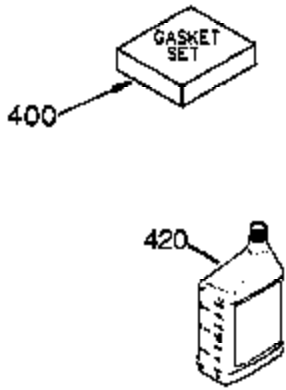

CONTINUED FROM PAGE 2

Ref #	Part Number	Qty	Description
30	35422A	1	Crankshaft
31	35327	1	Counterbalance Gear
40	35776	1	Piston, Pin & Ring Set (Std.)
40	35777	1	Piston, Pin & Ring Set (.010" OS)
40	35778	1	Piston, Pin & Ring Set (.020" OS)
41	35773	1	Piston & Pin Ass'y. (Std.) (Incl. 43)
41	35774	1	Piston & Pin Ass'y. (.010" OS) (Incl. 43)
41	35775	1	Piston & Pin Ass'y. (.020" OS) (Incl. 43)
42	35779	1	Ring Set (Std.)
42	35780	1	Ring Set (.010" OS)
42	35781	1	Ring Set (.020" OS)
43	35772	2	Piston Pin Retaining Ring
45	35330A	1	Connecting Rod Ass'y. (Incl. 46 & 47)
46	650908	1	Connecting Rod Bolt
47	650882	1	Connecting Rod Bolt
48	34034	2	Valve Lifter
50	35381	1	Camshaft (MCR)
51	35315A	1	Counterbalance Weight
52	31356	1	Oil Pump Ass'y.
69	35317	1	* Mounting Flange Gasket
70	35711A	1	Mounting Flange (Incl. 72, 75 & 80)
72	31927	1	Oil Drain Plug
75	35319	1	Oil Seal
80	35783	1	Governor Shaft
81	30590A	2	Washer
82	35378	1	Governor Gear Ass'y. (Incl. 81)
83	30588A	1	Governor Spool
84	29193	2	Retaining Ring
86	650833	7	Screw, 1/4-20 x 1-3/16"
88	31707A	1	Spacer (Incl. 81)
89	32589	1	Flywheel Key
123	33261	1	Intake Pipe Brace
124	650738	3	Screw, 1/4-20 x 5/8"
171	28424	1	Breather Element
178	29752	2	Nut & Lock Washer, 1/4-28
182	30088A	2	Screw, 1/4-28 x 1"
184	33263	1	* Carburetor To Intake Pipe Gasket
185	34926	1	Intake Pipe
223	650378	2	Screw, Torx T-30, 5/16-18 x 1-1/8"
224	27915A	1	* Intake Pipe Gasket
238	650834	2	Screw, 10-32 x 1-17/32"
239	33629	1	* Air Cleaner Gasket
240	35538B	1	Air Cleaner Body (Incl. 239)
245A	35404	1	Air Cleaner Filter
245	35403	1	Air Cleaner Filter (Incl. 251A)
250	35961	1	Air Cleaner Cover
251A	650825	2	Nut & Lock Washer, 1/4-20
251	650886	2	Wing Nut, 1/4-20
292	26460	2	Fuel Line Clamp
296	34279B	1	Fuel Filter (Incl. 292)
305	35574	1	Oil Fill Tube
307	35499	1	"O" Ring
308	35437	1	Fill Tube Clip
310	35576	1	Dipstick
380	632692	1	Carburetor (Incl. 184)