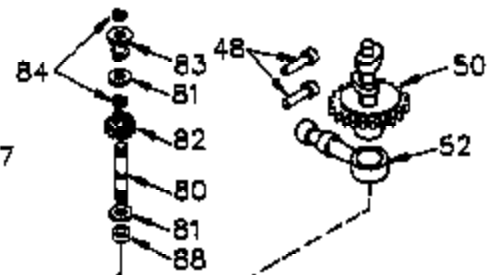

CONTINUED FROM PAGE 2

Ref #	Part Number	Qty	Description
30	35422A	1	Crankshaft
31	35327	1	Counterbalance Gear
40	35776	1	Piston, Pin & Ring Set (Std.)
40	35777	1	Piston, Pin & Ring Set (.010" OS)
40	35778	1	Piston, Pin & Ring Set (.020" OS)
41	35773	1	Piston & Pin Ass'y. (Std.) (Incl. 43)
41	35774	1	Piston & Pin Ass'y. (.010" OS) (Incl. 43)
41	35775	1	Piston & Pin Ass'y. (.020" OS) (Incl. 43)
42	35779	1	Ring Set (Std.)
42	35780	1	Ring Set (.010" OS)
42	35781	1	Ring Set (.020" OS)
43	35772	2	Piston Pin Retaining Ring
45	35330A	1	Connecting Rod Ass'y. (Incl. 46 & 47)
46	650908	1	Connecting Rod Bolt
47	650882	1	Connecting Rod Bolt
48	34034	2	Valve Lifter
50	35381	1	Camshaft (MCR)
51	35315A	1	Counterbalance Weight
52	31356	1	Oil Pump Ass'y.
69	35317	1	* Mounting Flange Gasket
70	35711A	1	Mounting Flange (Incl. 72, 75 & 80)
72	31927	1	Oil Drain Plug
75	35319	1	Oil Seal
80	35783	1	Governor Shaft
81	30590A	2	Washer
82	35378	1	Governor Gear Ass'y. (Incl. 81)
83	30588A	1	Governor Spool
84	29193	2	Retaining Ring
86	650833	7	Screw, 1/4-20 x 1-3/16"
88	31707A	1	Spacer (Incl. 81)
89	32589	1	Flywheel Key
123	33261	1	Intake Pipe Brace
124	650738	3	Screw, 1/4-20 x 5/8"
171	28424	1	Breather Element
178	29752	2	Nut & Lock Washer, 1/4-28
182	30088A	2	Screw, 1/4-28 x 1"
184	33263	1	* Carburetor To Intake Pipe Gasket
185	34926	1	Intake Pipe
223	650378	2	Screw, Torx T-30, 5/16-18 x 1-1/8"
224	27915A	1	* Intake Pipe Gasket
238	650834	2	Screw, 10-32 x 1-17/32"
239	33629	1	* Air Cleaner Gasket
240	35538B	1	Air Cleaner Body (Incl. 239)
245A	35404	1	Air Cleaner Filter
245	35403	1	Air Cleaner Filter (Incl. 251A)
250	35961	1	Air Cleaner Cover
251A	650825	2	Nut & Lock Washer, 1/4-20
251	650886	2	Wing Nut, 1/4-20
292	26460	2	Fuel Line Clamp
296	34279B	1	Fuel Filter (Incl. 292)
305	35574	1	Oil Fill Tube
307	35499	1	"O" Ring
308	35437	1	Fill Tube Clip
310	35576	1	Dipstick
380	632692	1	Carburetor (Incl. 184)