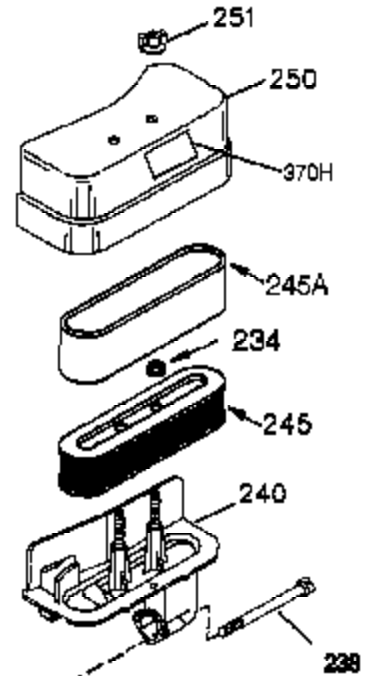

CONTINUED FROM PAGE 2

Ref #	Part Number	Qty	Description
30	35422A	1	Crankshaft
31	35327	1	Counterbalance Gear
40	35776	1	Piston, Pin & Ring Set (Std.)
40	35777	1	Piston, Pin & Ring Set (.010" OS)
40	35778	1	Piston, Pin & Ring Set (.020" OS)
41	35773	1	Piston & Pin Ass'y. (Std.) (Incl. 43)
41	35774	1	Piston & Pin Ass'y. (.010" OS) (Incl. 43)
41	35775	1	Piston & Pin Ass'y. (.020" OS) (Incl. 43)
42	35779	1	Ring Set (Std.)
42	35780	1	Ring Set (.010" OS)
42	35781	1	Ring Set (.020" OS)
43	35772	2	Piston Pin Retaining Ring
45	35330A	1	Connecting Rod Ass'y. (Incl. 46 & 47)
46	650908	1	Connecting Rod Bolt
47	650882	1	Connecting Rod Bolt
48	34034	2	Valve Lifter
50	35381	1	Camshaft (MCR)
51	35315A	1	Counterbalance Weight
52	31356	1	Oil Pump Ass'y.
69	35317	1	* Mounting Flange Gasket
70	35711A	1	Mounting Flange (Incl. 72, 75 & 80)
72	31927	1	Oil Drain Plug
75	35319	1	Oil Seal
80	35783	1	Governor Shaft
81	30590A	2	Washer
82	35378	1	Governor Gear Ass'y. (Incl. 81)
83	30588A	1	Governor Spool
84	29193	2	Retaining Ring
86	650833	7	Screw, 1/4-20 x 1-3/16"
88	31707A	1	Spacer (Incl. 81)
89	32589	1	Flywheel Key
123	33261	1	Intake Pipe Brace
124	650738	3	Screw, 1/4-20 x 5/8"
171	28424	1	Breather Element
178	29752	2	Nut & Lock Washer, 1/4-28
182	30088A	2	Screw, 1/4-28 x 1"
184	33263	1	* Carburetor To Intake Pipe Gasket
185	34926	1	Intake Pipe
223	650378	2	Screw, Torx T-30, 5/16-18 x 1-1/8"
224	27915A	1	* Intake Pipe Gasket
238	650834	2	Screw, 10-32 x 1-17/32"
239	33629	1	* Air Cleaner Gasket
240	35538B	1	Air Cleaner Body (Incl. 239)
245A	35404	1	Air Cleaner Filter
245	35403	1	Air Cleaner Filter (Incl. 251A)
250	35961	1	Air Cleaner Cover
251A	650825	2	Nut & Lock Washer, 1/4-20
251	650886	2	Wing Nut, 1/4-20
292	26460	2	Fuel Line Clamp
296	34279B	1	Fuel Filter (Incl. 292)
305	35574	1	Oil Fill Tube
307	35499	1	"O" Ring
308	35437	1	Fill Tube Clip
310	35576	1	Dipstick
380	632692	1	Carburetor (Incl. 184)