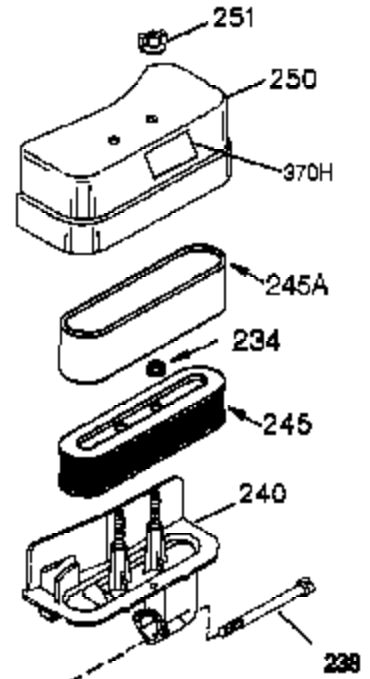

CONTINUED FROM PAGE 2

Ref #	Part Number	Qty	Description
30	35422A	1	Crankshaft
31	35327	1	Counterbalance Gear
40	35776	1	Piston, Pin & Ring Set (Std.)
40	35777	1	Piston, Pin & Ring Set (.010" OS)
40	35778	1	Piston, Pin & Ring Set (.020" OS)
41	35773	1	Piston & Pin Ass'y. (Std.) (Incl. 43)
41	35774	1	Piston & Pin Ass'y. (.010" OS) (Incl. 43)
41	35775	1	Piston & Pin Ass'y. (.020" OS) (Incl. 43)
42	35779	1	Ring Set (Std.)
42	35780	1	Ring Set (.010" OS)
42	35781	1	Ring Set (.020" OS)
43	35772	2	Piston Pin Retaining Ring
45	36895	1	Connecting Rod Ass'y. (Incl. 47)
47	651033	2	Connecting Rod Bolt
48	34034	2	Valve Lifter
50	35381	1	Camshaft (MCR)
51	35315A	1	Counterbalance Weight
52	31356	1	Oil Pump Ass'y.
69	35317	1	* Mounting Flange Gasket
70	35711A	1	Mounting Flange (Incl. 72, 75 & 80)
72	31927	1	Oil Drain Plug
75	35319	1	Oil Seal
80	35783	1	Governor Shaft
81	30590A	2	Washer
82	35378	1	Governor Gear Ass'y. (Incl. 81)
83	30588A	1	Governor Spool
84	29193	2	Retaining Ring
86	650833	7	Screw, 1/4-20 x 1-3/16"
88	31707A	1	Spacer (Incl. 81)
89	32589	1	Flywheel Key
123	33261	1	Intake Pipe Brace
124	651031	3	Screw, 1/4-20 x 9/16"
171	28424	1	Breather Element
178	29752	2	Nut & Lock Washer, 1/4-28
182	30088A	2	Screw, 1/4-28 x 1"
184	33263	1	* Carburetor To Intake Pipe Gasket
185	34926	1	Intake Pipe
223	650378	2	Screw, Torx T-30, 5/16-18 x 1-1/8"
224	27915A	1	* Intake Pipe Gasket
238	650834	2	Screw, 10-32 x 1-17/32"
239	33629	1	* Air Cleaner Gasket
240	35538B	1	Air Cleaner Body (Incl. 239)
245A	35404	1	Air Cleaner Filter
245	35403	1	Air Cleaner Filter (Incl. 251A)
250	35961	1	Air Cleaner Cover
251A	650825	2	Nut & Lock Washer, 1/4-20
251	650886	2	Wing Nut, 1/4-20
292	26460	2	Fuel Line Clamp
296	34279B	1	Fuel Filter (Incl. 292)
305	35574	1	Oil Fill Tube
307	35499	1	"O" Ring
308	33997	1	Fill Tube Clip
308	35437	1	Fill Tube Clip
310	35576	1	Dipstick
380	632692	1	Carburetor (Incl. 184)