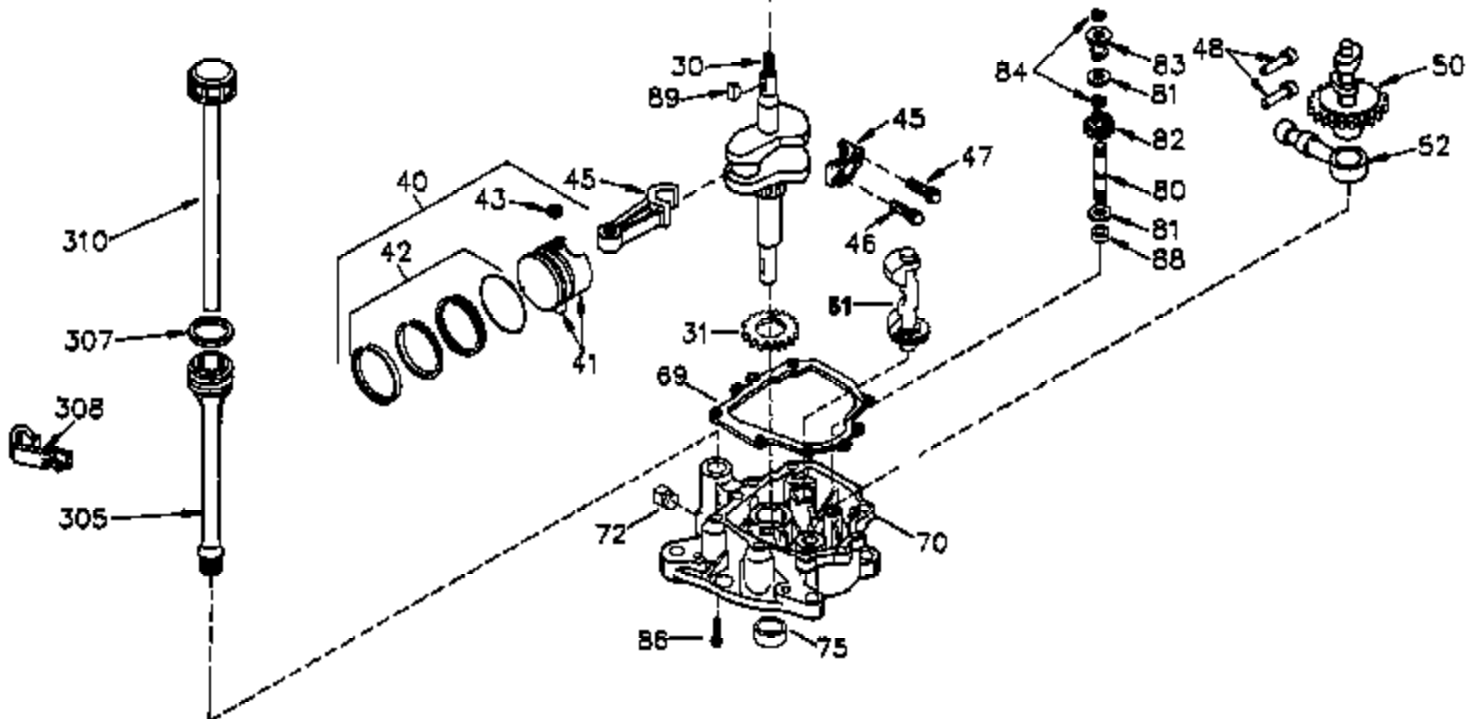

CONTINUED FROM PAGE 2

Ref #	Part Number	Qty	Description
30	35422A	1	Crankshaft
31	35327	1	Counterbalance Gear
40	35776	1	Piston, Pin & Ring Set (Std.)
40	35777	1	Piston, Pin & Ring Set (.010" OS)
40	35778	1	Piston, Pin & Ring Set (.020" OS)
41	35773	1	Piston & Pin Ass'y. (Std.) (Incl. 43)
41	35774	1	Piston & Pin Ass'y. (.010" OS) (Incl. 43)
41	35775	1	Piston & Pin Ass'y. (.020" OS) (Incl. 43)
42	35779	1	Ring Set (Std.)
42	35780	1	Ring Set (.010" OS)
42	35781	1	Ring Set (.020" OS)
43	35772	2	Piston Pin Retaining Ring
45	36895	1	Connecting Rod Ass'y. (Incl. 47)
47	651033	2	Connecting Rod Bolt
48	34034	2	Valve Lifter
50	35381	1	Camshaft (MCR)
51	35315A	1	Counterbalance Weight
52	31356	1	Oil Pump Ass'y.
69	35317	1	* Mounting Flange Gasket
70	35711A	1	Mounting Flange (Incl. 72, 75 & 80)
72	31927	1	Oil Drain Plug
75	35319	1	Oil Seal
80	35783	1	Governor Shaft
81	30590A	2	Washer
82	35378	1	Governor Gear Ass'y. (Incl. 81)
83	30588A	1	Governor Spool
84	29193	2	Retaining Ring
86	650833	7	Screw, 1/4-20 x 1-3/16"
88	31707A	1	Spacer (Incl. 81)
89	32589	1	Flywheel Key
123	33261	1	Intake Pipe Brace
124	651031	3	Screw, 1/4-20 x 9/16"
171	28424	1	Breather Element
178	29752	2	Nut & Lock Washer, 1/4-28
182	30088A	2	Screw, 1/4-28 x 1"
184	33263	1	* Carburetor To Intake Pipe Gasket
185	34926	1	Intake Pipe
223	650378	2	Screw, Torx T-30, 5/16-18 x 1-1/8"
224	27915A	1	* Intake Pipe Gasket
238	650834	2	Screw, 10-32 x 1-17/32"
239	33629	1	* Air Cleaner Gasket
240	35538B	1	Air Cleaner Body (Incl. 239)
245A	35404	1	Air Cleaner Filter
245	35403	1	Air Cleaner Filter (Incl. 251A)
250	35961	1	Air Cleaner Cover
251A	650825	2	Nut & Lock Washer, 1/4-20
251	650886	2	Wing Nut, 1/4-20
292	26460	2	Fuel Line Clamp
296	34279B	1	Fuel Filter (Incl. 292)
305	35574	1	Oil Fill Tube
307	35499	1	"O" Ring
308	33997	1	Fill Tube Clip
308	35437	1	Fill Tube Clip
310	35576	1	Dipstick
380	632692	1	Carburetor (Incl. 184)