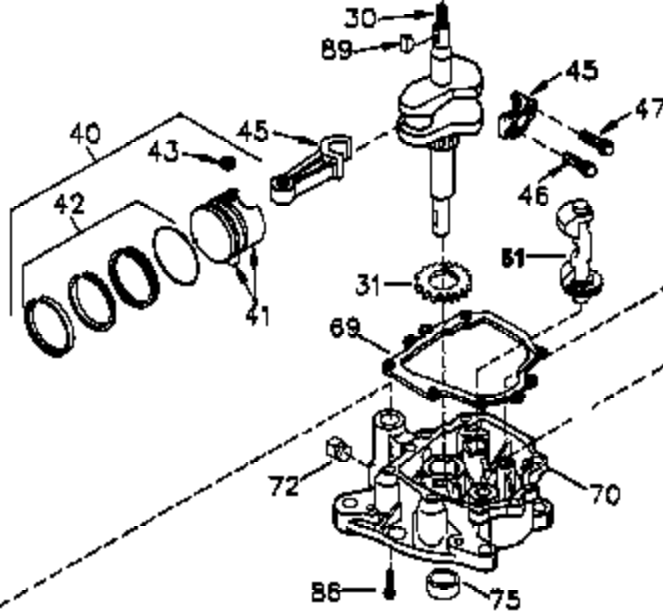

CONTINUED FROM PAGE 2

Ref #	Part Number	Qty	Description
30	35429A	1	Crankshaft
31	35327	1	Counterbalance Gear
40	35776	1	Piston, Pin & Ring Set (Std.)
40	35777	1	Piston, Pin & Ring Set (.010" OS)
40	35778	1	Piston, Pin & Ring Set (.020" OS)
41	35773	1	Piston & Pin Ass'y. (Std.) (Incl. 43)
41	35774	1	Piston & Pin Ass'y. (.010" OS) (Incl. 43)
41	35775	1	Piston & Pin Ass'y. (.020" OS) (Incl. 43)
42	35779	1	Ring Set (Std.)
42	35780	1	Ring Set (.010" OS)
42	35781	1	Ring Set (.020" OS)
43	35772	2	Piston Pin Retaining Ring
45	35330A	1	Connecting Rod Ass'y. (Incl. 46 & 47)
46	650908	1	Connecting Rod Bolt
47	650882	1	Connecting Rod Bolt
48	34034	2	Valve Lifter
50	35381	1	Camshaft (MCR)
51	35315A	1	Counterbalance Weight
52	31356	1	Oil Pump Ass'y.
69	35317	1	* Mounting Flange Gasket
70	35711A	1	Mounting Flange (Incl. 72, 75 & 80)
72	31927	1	Oil Drain Plug
75	35319	1	Oil Seal
80	35783	1	Governor Shaft
81	30590A	2	Washer
82	35378	1	Governor Gear Ass'y. (Incl. 81)
83	30588A	1	Governor Spool
84	29193	2	Retaining Ring
86	650833	7	Screw, 1/4-20 x 1-3/16"
88	31707A	1	Spacer (Incl. 81)
89	32589	1	Flywheel Key
123	33261	1	Intake Pipe Brace
124	650738	3	Screw, 1/4-20 x 5/8"
171	28424	1	Breather Element
178	29752	2	Nut & Lock Washer, 1/4-28
182	30088A	2	Screw, 1/4-28 x 1"
184	33263	1	* Carburetor To Intake Pipe Gasket
185	34926	1	Intake Pipe
223	650378	2	Screw, Torx T-30, 5/16-18 x 1-1/8"
224	27915A	1	* Intake Pipe Gasket
234	650825	2	Nut & Lock Washer, 1/4-20
238	650834	2	Screw, 10-32 x 1-17/32"
239	33629	1	* Air Cleaner Gasket
240	35538B	1	Air Cleaner Body (Incl. 239)
245	35403	1	Air Cleaner Filter (Incl. 251A)
250	35961	1	Air Cleaner Cover
251	650886	2	Wing Nut, 1/4-20
292	26460	2	Fuel Line Clamp
305	35574	1	Oil Fill Tube
307	35499	1	"O" Ring
308	35437	1	Fill Tube Clip
310	35576	1	Dipstick
380	632690	1	Carburetor (Incl. 184)
400	36452A	1	* Gasket Set (Incl. items marked PK in notes) Incl. part #'s 26756 (1), 27272A (2), 27896A (2), 27915A (1), 29673 (1), 33263 (1), 33629 (1), 34041A (1), 34327A (1), 34698A (1), 34912 (1), 34923A (1), 35262A (1), 35317 (1), 35865 (1)