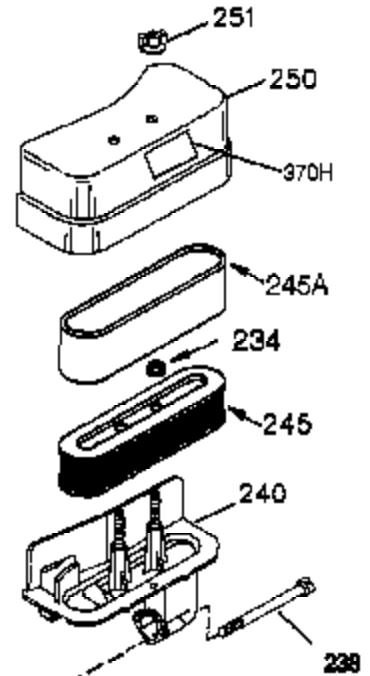

CONTINUED FROM PAGE 2

Ref #	Part Number	Qty	Description
30	35429A	1	Crankshaft
31	35327	1	Counterbalance Gear
40	35776	1	Piston, Pin & Ring Set (Std.)
40	35777	1	Piston, Pin & Ring Set (.010" OS)
40	35778	1	Piston, Pin & Ring Set (.020" OS)
41	35773	1	Piston & Pin Ass'y. (Std.) (Incl. 43)
41	35774	1	Piston & Pin Ass'y. (.010" OS) (Incl. 43)
41	35775	1	Piston & Pin Ass'y. (.020" OS) (Incl. 43)
42	35779	1	Ring Set (Std.)
42	35780	1	Ring Set (.010" OS)
42	35781	1	Ring Set (.020" OS)
43	35772	2	Piston Pin Retaining Ring
45	35330A	1	Connecting Rod Ass'y. (Incl. 46 & 47)
46	650908	1	Connecting Rod Bolt
47	650882	1	Connecting Rod Bolt
48	34034	2	Valve Lifter
50	35381	1	Camshaft (MCR)
51	35315A	1	Counterbalance Weight
52	31356	1	Oil Pump Ass'y.
69	35317	1	* Mounting Flange Gasket
70	35711A	1	Mounting Flange (Incl. 72, 75 & 80)
72	31927	1	Oil Drain Plug
75	35319	1	Oil Seal
80	35783	1	Governor Shaft
81	30590A	2	Washer
82	35378	1	Governor Gear Ass'y. (Incl. 81)
83	30588A	1	Governor Spool
84	29193	2	Retaining Ring
86	650833	7	Screw, 1/4-20 x 1-3/16"
88	31707A	1	Spacer (Incl. 81)
89	32589	1	Flywheel Key
123	33261	1	Intake Pipe Brace
124	650738	3	Screw, 1/4-20 x 5/8"
171	28424	1	Breather Element
178	29752	2	Nut & Lock Washer, 1/4-28
182	30088A	2	Screw, 1/4-28 x 1"
184	33263	1	* Carburetor To Intake Pipe Gasket
185	34926	1	Intake Pipe
223	650378	2	Screw, Torx T-30, 5/16-18 x 1-1/8"
224	27915A	1	* Intake Pipe Gasket
234	650825	2	Nut & Lock Washer, 1/4-20
238	650834	2	Screw, 10-32 x 1-17/32"
239	33629	1	* Air Cleaner Gasket
240	35538B	1	Air Cleaner Body (Incl. 239)
245	35403	1	Air Cleaner Filter (Incl. 251A)
250	35961	1	Air Cleaner Cover
251	650886	2	Wing Nut, 1/4-20
292	26460	2	Fuel Line Clamp
305	35574	1	Oil Fill Tube
307	35499	1	"O" Ring
308	35437	1	Fill Tube Clip
310	35576	1	Dipstick
380	632690	1	Carburetor (Incl. 184)
400	36452A	1	* Gasket Set (Incl. items marked PK in notes) Incl. part #'s 26756 (1), 27272A (2), 27896A (2), 27915A (1), 29673 (1), 33263 (1), 33629 (1), 34041A (1), 34327A (1), 34698A (1), 34912 (1), 34923A (1), 35262A (1), 35317 (1), 35865 (1)