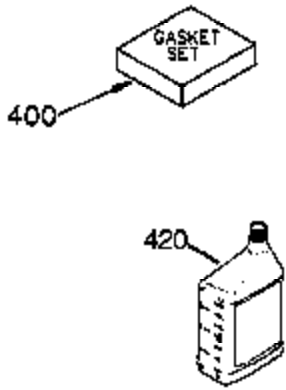

CONTINUED FROM PAGE 2

Ref #	Part Number	Qty	Description
30	35429A	1	Crankshaft
31	35327	1	Counterbalance Gear
40	35776	1	Piston, Pin & Ring Set (Std.)
40	35777	1	Piston, Pin & Ring Set (.010" OS)
40	35778	1	Piston, Pin & Ring Set (.020" OS)
41	35773	1	Piston & Pin Ass'y. (Std.) (Incl. 43)
41	35774	1	Piston & Pin Ass'y. (.010" OS) (Incl. 43)
41	35775	1	Piston & Pin Ass'y. (.020" OS) (Incl. 43)
42	35779	1	Ring Set (Std.)
42	35780	1	Ring Set (.010" OS)
42	35781	1	Ring Set (.020" OS)
43	35772	2	Piston Pin Retaining Ring
45	35330A	1	Connecting Rod Ass'y. (Incl. 46 & 47)
46	650908	1	Connecting Rod Bolt
47	650882	1	Connecting Rod Bolt
48	34034	2	Valve Lifter
50	35381	1	Camshaft (MCR)
51	35315A	1	Counterbalance Weight
52	31356	1	Oil Pump Ass'y.
69	35317	1	* Mounting Flange Gasket
70	35711A	1	Mounting Flange (Incl. 72, 75 & 80)
72	31927	1	Oil Drain Plug
75	35319	1	Oil Seal
80	35783	1	Governor Shaft
81	30590A	2	Washer
82	35378	1	Governor Gear Ass'y. (Incl. 81)
83	30588A	1	Governor Spool
84	29193	2	Retaining Ring
86	650833	7	Screw, 1/4-20 x 1-3/16"
88	31707A	1	Spacer (Incl. 81)
89	32589	1	Flywheel Key
123	33261	1	Intake Pipe Brace
124	650738	3	Screw, 1/4-20 x 5/8"
171	28424	1	Breather Element
178	29752	2	Nut & Lock Washer, 1/4-28
182	30088A	2	Screw, 1/4-28 x 1"
184	33263	1	* Carburetor To Intake Pipe Gasket
185	34926	1	Intake Pipe
223	650378	2	Screw, Torx T-30, 5/16-18 x 1-1/8"
224	27915A	1	* Intake Pipe Gasket
234	650825	2	Nut & Lock Washer, 1/4-20
238	650834	2	Screw, 10-32 x 1-17/32"
239	33629	1	* Air Cleaner Gasket
240	35538B	1	Air Cleaner Body (Incl. 239)
245	35403	1	Air Cleaner Filter (Incl. 251A)
250	35961	1	Air Cleaner Cover
251	650886	2	Wing Nut, 1/4-20
292	26460	2	Fuel Line Clamp
305	35574	1	Oil Fill Tube
307	35499	1	"O" Ring
308	35437	1	Fill Tube Clip
310	35576	1	Dipstick
380	632690	1	Carburetor (Incl. 184)
400	36452A	1	* Gasket Set (Incl. items marked PK in notes) Incl. part #'s 26756 (1), 27272A (2), 27896A (2), 27915A (1), 29673 (1), 33263 (1), 33629 (1), 34041A (1), 34327A (1), 34698A (1), 34912 (1), 34923A (1), 35262A (1), 35317 (1), 35865 (1)