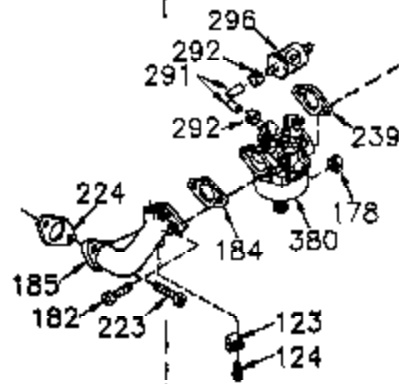

CONTINUED FROM PAGE 2

Ref #	Part Number	Qty	Description
30	35429A	1	Crankshaft
31	35327	1	Counterbalance Gear
40	35776	1	Piston, Pin & Ring Set (Std.)
40	35777	1	Piston, Pin & Ring Set (.010" OS)
40	35778	1	Piston, Pin & Ring Set (.020" OS)
41	35773	1	Piston & Pin Ass'y. (Std.) (Incl. 43)
41	35774	1	Piston & Pin Ass'y. (.010" OS) (Incl. 43)
41	35775	1	Piston & Pin Ass'y. (.020" OS) (Incl. 43)
42	35779	1	Ring Set (Std.)
42	35780	1	Ring Set (.010" OS)
42	35781	1	Ring Set (.020" OS)
43	35772	2	Piston Pin Retaining Ring
45	35330A	1	Connecting Rod Ass'y. (Incl. 46 & 47)
46	650908	1	Connecting Rod Bolt
47	650882	1	Connecting Rod Bolt
48	34034	2	Valve Lifter
50	35381	1	Camshaft (MCR)
51	35315A	1	Counterbalance Weight
52	31356	1	Oil Pump Ass'y.
69	35317	1	* Mounting Flange Gasket
70	35711A	1	Mounting Flange (Incl. 72, 75 & 80)
72	31927	1	Oil Drain Plug
75	35319	1	Oil Seal
80	35783	1	Governor Shaft
81	30590A	2	Washer
82	35378	1	Governor Gear Ass'y. (Incl. 81)
83	30588A	1	Governor Spool
84	29193	2	Retaining Ring
86	650833	7	Screw, 1/4-20 x 1-3/16"
88	31707A	1	Spacer (Incl. 81)
89	32589	1	Flywheel Key
123	33261	1	Intake Pipe Brace
124	650738	3	Screw, 1/4-20 x 5/8"
171	28424	1	Breather Element
178	29752	2	Nut & Lock Washer, 1/4-28
182	30088A	2	Screw, 1/4-28 x 1"
184	33263	1	* Carburetor To Intake Pipe Gasket
185	34926	1	Intake Pipe
223	650378	2	Screw, Torx T-30, 5/16-18 x 1-1/8"
224	27915A	1	* Intake Pipe Gasket
234	650825	2	Nut & Lock Washer, 1/4-20
238	650834	2	Screw, 10-32 x 1-17/32"
239	33629	1	* Air Cleaner Gasket
240	35538B	1	Air Cleaner Body (Incl. 239)
245	35403	1	Air Cleaner Filter (Incl. 251A)
250	35961	1	Air Cleaner Cover
251	650886	2	Wing Nut, 1/4-20
292	26460	2	Fuel Line Clamp
305	35574	1	Oil Fill Tube
307	35499	1	"O" Ring
308	35437	1	Fill Tube Clip
310	35576	1	Dipstick
380	632690	1	Carburetor (Incl. 184)
400	36452A	1	* Gasket Set (Incl. items marked PK in notes) Incl. part #'s 26756 (1), 27272A (2), 27896A (2), 27915A (1), 29673 (1), 33263 (1), 33629 (1), 34041A (1), 34327A (1), 34698A (1), 34912 (1), 34923A (1), 35262A (1), 35317 (1), 35865 (1)