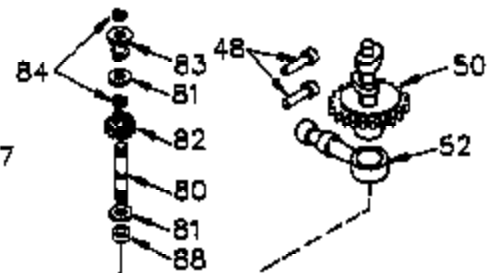

CONTINUED FROM PAGE 2

Ref #	Part Number	Qty	Description
30	35429A	1	Crankshaft
31	35327	1	Counterbalance Gear
40	35776	1	Piston, Pin & Ring Set (Std.)
40	35777	1	Piston, Pin & Ring Set (.010" OS)
40	35778	1	Piston, Pin & Ring Set (.020" OS)
41	35773	1	Piston & Pin Ass'y. (Std.) (Incl. 43)
41	35774	1	Piston & Pin Ass'y. (.010" OS) (Incl. 43)
41	35775	1	Piston & Pin Ass'y. (.020" OS) (Incl. 43)
42	35779	1	Ring Set (Std.)
42	35780	1	Ring Set (.010" OS)
42	35781	1	Ring Set (.020" OS)
43	35772	2	Piston Pin Retaining Ring
45	35330A	1	Connecting Rod Ass'y. (Incl. 46 & 47)
46	650908	1	Connecting Rod Bolt
47	650882	1	Connecting Rod Bolt
48	34034	2	Valve Lifter
50	35381	1	Camshaft (MCR)
51	35315A	1	Counterbalance Weight
52	31356	1	Oil Pump Ass'y.
69	35317	1	* Mounting Flange Gasket
70	35711A	1	Mounting Flange (Incl. 72, 75 & 80)
72	31927	1	Oil Drain Plug
75	35319	1	Oil Seal
80	35783	1	Governor Shaft
81	30590A	2	Washer
82	35378	1	Governor Gear Ass'y. (Incl. 81)
83	30588A	1	Governor Spool
84	29193	2	Retaining Ring
86	650833	7	Screw, 1/4-20 x 1-3/16"
88	31707A	1	Spacer (Incl. 81)
89	32589	1	Flywheel Key
123	33261	1	Intake Pipe Brace
124	650738	3	Screw, 1/4-20 x 5/8"
171	28424	1	Breather Element
178	29752	2	Nut & Lock Washer, 1/4-28
182	30088A	2	Screw, 1/4-28 x 1"
184	33263	1	* Carburetor To Intake Pipe Gasket
185	34926	1	Intake Pipe
223	650378	2	Screw, Torx T-30, 5/16-18 x 1-1/8"
224	27915A	1	* Intake Pipe Gasket
234	650825	2	Nut & Lock Washer, 1/4-20
238	650834	2	Screw, 10-32 x 1-17/32"
239	33629	1	* Air Cleaner Gasket
240	35538B	1	Air Cleaner Body (Incl. 239)
245	35403	1	Air Cleaner Filter (Incl. 251A)
250	35961	1	Air Cleaner Cover
251	650886	2	Wing Nut, 1/4-20
292	26460	2	Fuel Line Clamp
305	35574	1	Oil Fill Tube
307	35499	1	"O" Ring
308	35437	1	Fill Tube Clip
310	35576	1	Dipstick
380	632690	1	Carburetor (Incl. 184)
400	36452A	1	* Gasket Set (Incl. items marked PK in notes) Incl. part #'s 26756 (1), 27272A (2), 27896A (2), 27915A (1), 29673 (1), 33263 (1), 33629 (1), 34041A (1), 34327A (1), 34698A (1), 34912 (1), 34923A (1), 35262A (1), 35317 (1), 35865 (1)