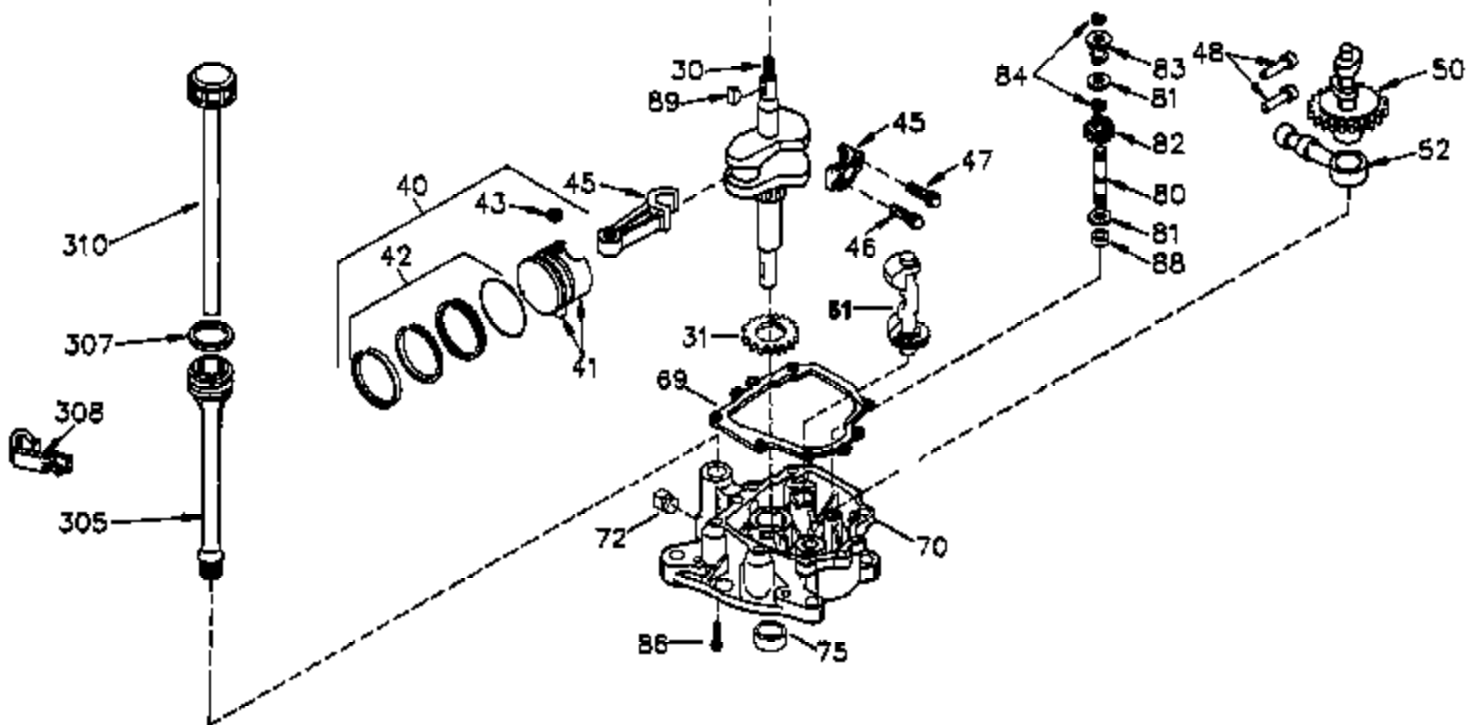

CONTINUED FROM PAGE 2

Ref #	Part Number	Qty	Description
30	35429A	1	Crankshaft
31	35327	1	Counterbalance Gear
40	35776	1	Piston, Pin & Ring Set (Std.)
40	35777	1	Piston, Pin & Ring Set (.010" OS)
40	35778	1	Piston, Pin & Ring Set (.020" OS)
41	35773	1	Piston & Pin Ass'y. (Std.) (Incl. 43)
41	35774	1	Piston & Pin Ass'y. (.010" OS) (Incl. 43)
41	35775	1	Piston & Pin Ass'y. (.020" OS) (Incl. 43)
42	35779	1	Ring Set (Std.)
42	35780	1	Ring Set (.010" OS)
42	35781	1	Ring Set (.020" OS)
43	35772	2	Piston Pin Retaining Ring
45	35330A	1	Connecting Rod Ass'y. (Incl. 46 & 47)
46	650908	1	Connecting Rod Bolt
47	650882	1	Connecting Rod Bolt
48	34034	2	Valve Lifter
50	35381	1	Camshaft (MCR)
51	35315A	1	Counterbalance Weight
52	31356	1	Oil Pump Ass'y.
69	35317	1	* Mounting Flange Gasket
70	35711A	1	Mounting Flange (Incl. 72, 75 & 80)
72	31927	1	Oil Drain Plug
75	35319	1	Oil Seal
80	35783	1	Governor Shaft
81	30590A	2	Washer
82	35378	1	Governor Gear Ass'y. (Incl. 81)
83	30588A	1	Governor Spool
84	29193	2	Retaining Ring
86	650833	7	Screw, 1/4-20 x 1-3/16"
88	31707A	1	Spacer (Incl. 81)
89	32589	1	Flywheel Key
123	33261	1	Intake Pipe Brace
124	650738	3	Screw, 1/4-20 x 5/8"
171	28424	1	Breather Element
178	29752	2	Nut & Lock Washer, 1/4-28
182	30088A	2	Screw, 1/4-28 x 1"
184	33263	1	* Carburetor To Intake Pipe Gasket
185	34926	1	Intake Pipe
223	650378	2	Screw, Torx T-30, 5/16-18 x 1-1/8"
224	27915A	1	* Intake Pipe Gasket
234	650825	2	Nut & Lock Washer, 1/4-20
238	650834	2	Screw, 10-32 x 1-17/32"
239	33629	1	* Air Cleaner Gasket
240	35538B	1	Air Cleaner Body (Incl. 239)
245	35403	1	Air Cleaner Filter (Incl. 251A)
250	35961	1	Air Cleaner Cover
251	650886	2	Wing Nut, 1/4-20
292	26460	2	Fuel Line Clamp
305	35574	1	Oil Fill Tube
307	35499	1	"O" Ring
308	35437	1	Fill Tube Clip
310	35576	1	Dipstick
380	632691	1	Carburetor (Incl. 184)
400	36452A	1	* Gasket Set (Incl. items marked PK in notes) Incl. part #'s 26756 (1), 27272A (2), 27896A (2), 27915A (1), 29673 (1), 33263 (1), 33629 (1), 34041A (1), 34327A (1), 34698A (1), 34912 (1), 34923A (1), 35262A (1), 35317 (1), 35865 (1)