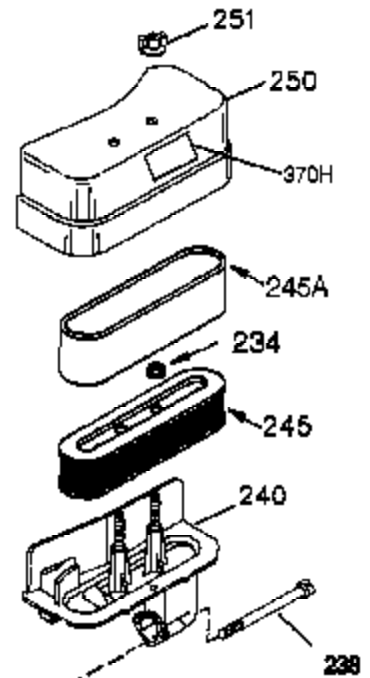

CONTINUED FROM PAGE 2

Ref #	Part Number	Qty	Description
30	35429A	1	Crankshaft
31	35327	1	Counterbalance Gear
40	35776	1	Piston, Pin & Ring Set (Std.)
40	35777	1	Piston, Pin & Ring Set (.010" OS)
40	35778	1	Piston, Pin & Ring Set (.020" OS)
41	35773	1	Piston & Pin Ass'y. (Std.) (Incl. 43)
41	35774	1	Piston & Pin Ass'y. (.010" OS) (Incl. 43)
41	35775	1	Piston & Pin Ass'y. (.020" OS) (Incl. 43)
42	35779	1	Ring Set (Std.)
42	35780	1	Ring Set (.010" OS)
42	35781	1	Ring Set (.020" OS)
43	35772	2	Piston Pin Retaining Ring
45	35330A	1	Connecting Rod Ass'y. (Incl. 46 & 47)
46	650908	1	Connecting Rod Bolt
47	650882	1	Connecting Rod Bolt
48	34034	2	Valve Lifter
50	35381	1	Camshaft (MCR)
51	35315A	1	Counterbalance Weight
52	31356	1	Oil Pump Ass'y.
69	35317	1	* Mounting Flange Gasket
70	35711A	1	Mounting Flange (Incl. 72, 75 & 80)
72	31927	1	Oil Drain Plug
75	35319	1	Oil Seal
80	35783	1	Governor Shaft
81	30590A	2	Washer
82	35378	1	Governor Gear Ass'y. (Incl. 81)
83	30588A	1	Governor Spool
84	29193	2	Retaining Ring
86	650833	7	Screw, 1/4-20 x 1-3/16"
88	31707A	1	Spacer (Incl. 81)
89	32589	1	Flywheel Key
123	33261	1	Intake Pipe Brace
124	650738	3	Screw, 1/4-20 x 5/8"
171	28424	1	Breather Element
178	29752	2	Nut & Lock Washer, 1/4-28
182	30088A	2	Screw, 1/4-28 x 1"
184	33263	1	* Carburetor To Intake Pipe Gasket
185	34926	1	Intake Pipe
223	650378	2	Screw, Torx T-30, 5/16-18 x 1-1/8"
224	27915A	1	* Intake Pipe Gasket
234	650825	2	Nut & Lock Washer, 1/4-20
238	650834	2	Screw, 10-32 x 1-17/32"
239	33629	1	* Air Cleaner Gasket
240	35538B	1	Air Cleaner Body (Incl. 239)
245	35403	1	Air Cleaner Filter (Incl. 251A)
250	35961	1	Air Cleaner Cover
251	650886	2	Wing Nut, 1/4-20
292	26460	2	Fuel Line Clamp
305	35574	1	Oil Fill Tube
307	35499	1	"O" Ring
308	35437	1	Fill Tube Clip
310	35576	1	Dipstick
380	632691	1	Carburetor (Incl. 184)
400	36452A	1	* Gasket Set (Incl. items marked PK in notes) Incl. part #'s 26756 (1), 27272A (2), 27896A (2), 27915A (1), 29673 (1), 33263 (1), 33629 (1), 34041A (1), 34327A (1), 34698A (1), 34912 (1), 34923A (1), 35262A (1), 35317 (1), 35865 (1)