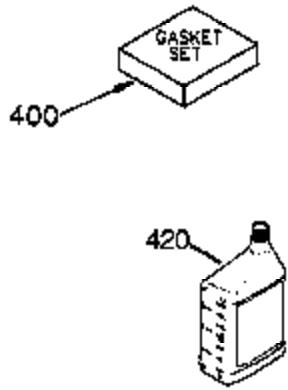

CONTINUED FROM PAGE 2

Ref #	Part Number	Qty	Description
30	35429A	1	Crankshaft
31	35327	1	Counterbalance Gear
40	35776	1	Piston, Pin & Ring Set (Std.)
40	35777	1	Piston, Pin & Ring Set (.010" OS)
40	35778	1	Piston, Pin & Ring Set (.020" OS)
41	35773	1	Piston & Pin Ass'y. (Std.) (Incl. 43)
41	35774	1	Piston & Pin Ass'y. (.010" OS) (Incl. 43)
41	35775	1	Piston & Pin Ass'y. (.020" OS) (Incl. 43)
42	35779	1	Ring Set (Std.)
42	35780	1	Ring Set (.010" OS)
42	35781	1	Ring Set (.020" OS)
43	35772	2	Piston Pin Retaining Ring
45	35330A	1	Connecting Rod Ass'y. (Incl. 46 & 47)
46	650908	1	Connecting Rod Bolt
47	650882	1	Connecting Rod Bolt
48	34034	2	Valve Lifter
50	35381	1	Camshaft (MCR)
51	35315A	1	Counterbalance Weight
52	31356	1	Oil Pump Ass'y.
69	35317	1	* Mounting Flange Gasket
70	35711A	1	Mounting Flange (Incl. 72, 75 & 80)
72	31927	1	Oil Drain Plug
75	35319	1	Oil Seal
80	35783	1	Governor Shaft
81	30590A	2	Washer
82	35378	1	Governor Gear Ass'y. (Incl. 81)
83	30588A	1	Governor Spool
84	29193	2	Retaining Ring
86	650833	7	Screw, 1/4-20 x 1-3/16"
88	31707A	1	Spacer (Incl. 81)
89	32589	1	Flywheel Key
123	33261	1	Intake Pipe Brace
124	650738	3	Screw, 1/4-20 x 5/8"
171	28424	1	Breather Element
178	29752	2	Nut & Lock Washer, 1/4-28
182	30088A	2	Screw, 1/4-28 x 1"
184	33263	1	* Carburetor To Intake Pipe Gasket
185	34926	1	Intake Pipe
223	650378	2	Screw, Torx T-30, 5/16-18 x 1-1/8"
224	27915A	1	* Intake Pipe Gasket
234	650825	2	Nut & Lock Washer, 1/4-20
238	650834	2	Screw, 10-32 x 1-17/32"
239	33629	1	* Air Cleaner Gasket
240	35538B	1	Air Cleaner Body (Incl. 239)
245	35403	1	Air Cleaner Filter (Incl. 251A)
250	35961	1	Air Cleaner Cover
251	650886	2	Wing Nut, 1/4-20
292	26460	2	Fuel Line Clamp
305	35574	1	Oil Fill Tube
307	35499	1	"O" Ring
308	35437	1	Fill Tube Clip
310	35576	1	Dipstick
380	632691	1	Carburetor (Incl. 184)
400	36452A	1	* Gasket Set (Incl. items marked PK in notes) Incl. part #'s 26756 (1), 27272A (2), 27896A (2), 27915A (1), 29673 (1), 33263 (1), 33629 (1), 34041A (1), 34327A (1), 34698A (1), 34912 (1), 34923A (1), 35262A (1), 35317 (1), 35865 (1)