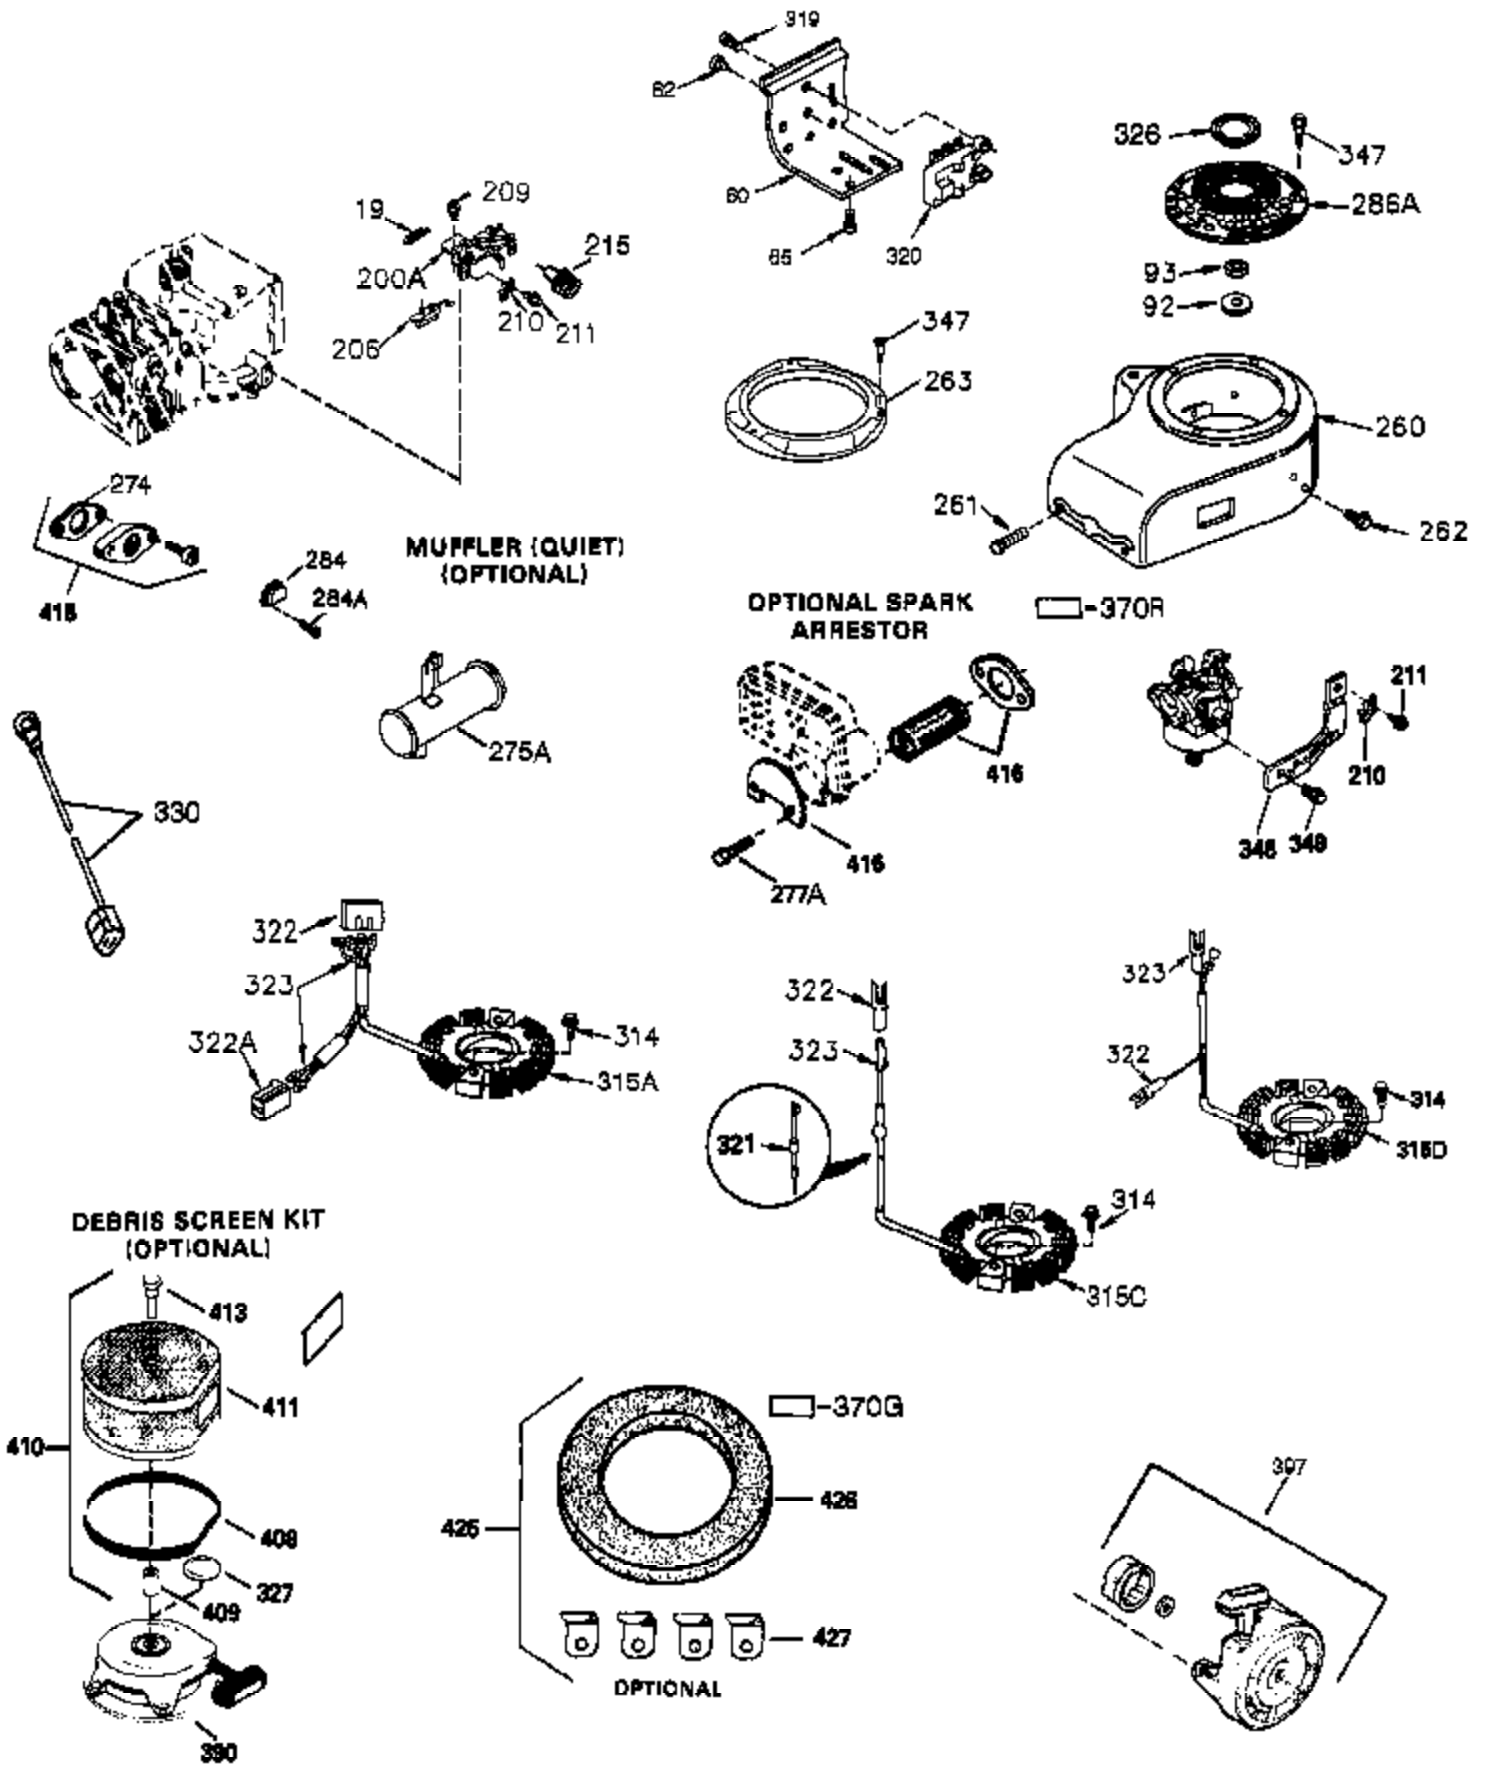

Ref #	Part Number	Qty	Description
60	33273A	1	Blower Housing Extension
62	650760	1	Screw, 8-32 x 3/8"
65	650128	1	Screw, 10-24 x 1/2"
92	650880	1	Lock Washer
93	650881	1	Flywheel Nut
171	28424	1	Breather Element
209	650902	2	Screw, 10-32 x 7/16"
210	27793	1	Conduit Clip
211	28942	1	Screw, 10-32 x 3/8"
260	36266	1	Blower Housing
261	650788	2	Screw, 5/16-18 x 3/4"
262	29747B	2	Screw, Torx T-40, 5/16-24 x 21/32"
263	35963	1	Trim Ring
314	650873	2	Screw, 1/4-20 x 3/4"
321	611161	1	Diode
322	611117	1	Connector Body
323	611118	1	Terminal
326	36210	1	Screen Plug
347	650949	3	Screw, 10-32 x 9/16"