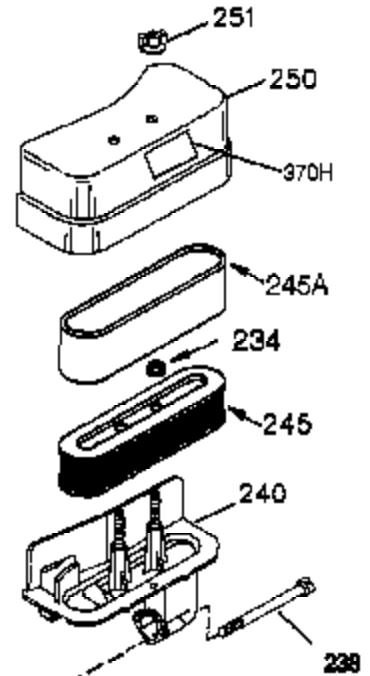

CONTINUED FROM PAGE 2

Ref #	Part Number	Qty	Description
30	35429A	1	Crankshaft
31	35327	1	Counterbalance Gear
40	35776	1	Piston, Pin & Ring Set (Std.)
40	35777	1	Piston, Pin & Ring Set (.010" OS)
40	35778	1	Piston, Pin & Ring Set (.020" OS)
41	35773	1	Piston & Pin Ass'y. (Std.) (Incl. 43)
41	35774	1	Piston & Pin Ass'y. (.010" OS) (Incl. 43)
41	35775	1	Piston & Pin Ass'y. (.020" OS) (Incl. 43)
42	35779	1	Ring Set (Std.)
42	35780	1	Ring Set (.010" OS)
42	35781	1	Ring Set (.020" OS)
43	35772	2	Piston Pin Retaining Ring
45	35330A	1	Connecting Rod Ass'y. (Incl. 46 & 47)
46	650908	1	Connecting Rod Bolt
47	650882	1	Connecting Rod Bolt
48	34034	2	Valve Lifter
50	35381	1	Camshaft (MCR)
51	35315A	1	Counterbalance Weight
52	31356	1	Oil Pump Ass'y.
69	35317	1	* Mounting Flange Gasket
70	35711A	1	Mounting Flange (Incl. 72, 75 & 80)
72	31927	1	Oil Drain Plug
75	35319	1	Oil Seal
80	35783	1	Governor Shaft
81	30590A	2	Washer
82	35378	1	Governor Gear Ass'y. (Incl. 81)
83	30588A	1	Governor Spool
84	29193	2	Retaining Ring
86	650833	7	Screw, 1/4-20 x 1-3/16"
88	31707A	1	Spacer (Incl. 81)
89	32589	1	Flywheel Key
123	33261	1	Intake Pipe Brace
124	650738	3	Screw, 1/4-20 x 5/8"
171	28424	1	Breather Element
178	29752	2	Nut & Lock Washer, 1/4-28
182	30088A	2	Screw, 1/4-28 x 1"
184	33263	1	* Carburetor To Intake Pipe Gasket
185	34926	1	Intake Pipe
223	650378	2	Screw, Torx T-30, 5/16-18 x 1-1/8"
224	27915A	1	* Intake Pipe Gasket
234	650825	2	Nut & Lock Washer, 1/4-20
238	650834	2	Screw, 10-32 x 1-17/32"
239	33629	1	* Air Cleaner Gasket
240	35538B	1	Air Cleaner Body (Incl. 239)
245	35403	1	Air Cleaner Filter (Incl. 251A)
250	35961	1	Air Cleaner Cover
251	650886	2	Wing Nut, 1/4-20
292	26460	2	Fuel Line Clamp
305	35574	1	Oil Fill Tube
307	35499	1	"O" Ring
308	35437	1	Fill Tube Clip
310	35576	1	Dipstick
380	632691	1	Carburetor (Incl. 184)
400	36452A	1	* Gasket Set (Incl. items marked PK in notes) Incl. part #'s 26756 (1), 27272A (2), 27896A (2), 27915A (1), 29673 (1), 33263 (1), 33629 (1), 34041A (1), 34327A (1), 34698A (1), 34912 (1), 34923A (1), 35262A (1), 35317 (1), 35865 (1)