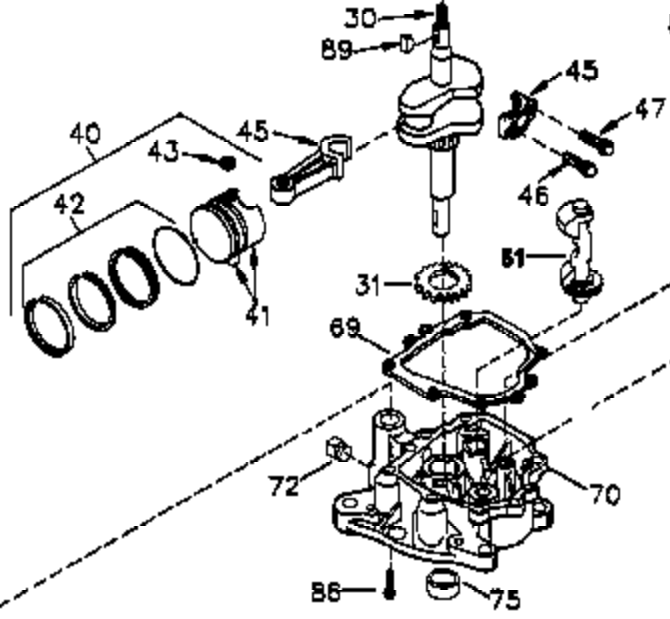

CONTINUED FROM PAGE 2

Ref #	Part Number	Qty	Description
30	35429A	1	Crankshaft
31	35327	1	Counterbalance Gear
40	35776	1	Piston, Pin & Ring Set (Std.)
40	35777	1	Piston, Pin & Ring Set (.010" OS)
40	35778	1	Piston, Pin & Ring Set (.020" OS)
41	35773	1	Piston & Pin Ass'y. (Std.) (Incl. 43)
41	35774	1	Piston & Pin Ass'y. (.010" OS) (Incl. 43)
41	35775	1	Piston & Pin Ass'y. (.020" OS) (Incl. 43)
42	35779	1	Ring Set (Std.)
42	35780	1	Ring Set (.010" OS)
42	35781	1	Ring Set (.020" OS)
43	35772	2	Piston Pin Retaining Ring
45	35330A	1	Connecting Rod Ass'y. (Incl. 46 & 47)
46	650908	1	Connecting Rod Bolt
47	650882	1	Connecting Rod Bolt
48	34034	2	Valve Lifter
50	35381	1	Camshaft (MCR)
51	35315A	1	Counterbalance Weight
52	31356	1	Oil Pump Ass'y.
69	35317	1	* Mounting Flange Gasket
70	35711A	1	Mounting Flange (Incl. 72, 75 & 80)
72	31927	1	Oil Drain Plug
75	35319	1	Oil Seal
80	35783	1	Governor Shaft
81	30590A	2	Washer
82	35378	1	Governor Gear Ass'y. (Incl. 81)
83	30588A	1	Governor Spool
84	29193	2	Retaining Ring
86	650833	7	Screw, 1/4-20 x 1-3/16"
88	31707A	1	Spacer (Incl. 81)
89	32589	1	Flywheel Key
123	33261	1	Intake Pipe Brace
124	650738	3	Screw, 1/4-20 x 5/8"
171	28424	1	Breather Element
178	29752	2	Nut & Lock Washer, 1/4-28
182	30088A	2	Screw, 1/4-28 x 1"
184	33263	1	* Carburetor To Intake Pipe Gasket
185	34926	1	Intake Pipe
223	650378	2	Screw, Torx T-30, 5/16-18 x 1-1/8"
224	27915A	1	* Intake Pipe Gasket
234	650825	2	Nut & Lock Washer, 1/4-20
238	650834	2	Screw, 10-32 x 1-17/32"
239	33629	1	* Air Cleaner Gasket
240	35538B	1	Air Cleaner Body (Incl. 239)
245	35403	1	Air Cleaner Filter (Incl. 251A)
250	35961	1	Air Cleaner Cover
251	650886	2	Wing Nut, 1/4-20
292	26460	2	Fuel Line Clamp
305	35574	1	Oil Fill Tube
307	35499	1	"O" Ring
308	35437	1	Fill Tube Clip
310	35576	1	Dipstick
380	632691	1	Carburetor (Incl. 184)
400	36452A	1	* Gasket Set (Incl. items marked PK in notes) Incl. part #'s 26756 (1), 27272A (2), 27896A (2), 27915A (1), 29673 (1), 33263 (1), 33629 (1), 34041A (1), 34327A (1), 34698A (1), 34912 (1), 34923A (1), 35262A (1), 35317 (1), 35865 (1)