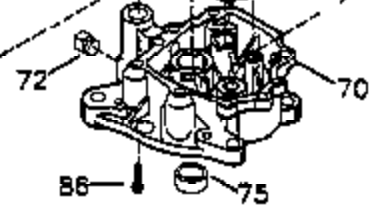

CONTINUED FROM PAGE 2

Ref #	Part Number	Qty	Description
30	35429A	1	Crankshaft
31	35327	1	Counterbalance Gear
40	35776	1	Piston, Pin & Ring Set (Std.)
40	35777	1	Piston, Pin & Ring Set (.010" OS)
40	35778	1	Piston, Pin & Ring Set (.020" OS)
41	35773	1	Piston & Pin Ass'y. (Std.) (Incl. 43)
41	35774	1	Piston & Pin Ass'y. (.010" OS) (Incl. 43)
41	35775	1	Piston & Pin Ass'y. (.020" OS) (Incl. 43)
42	35779	1	Ring Set (Std.)
42	35780	1	Ring Set (.010" OS)
42	35781	1	Ring Set (.020" OS)
43	35772	2	Piston Pin Retaining Ring
45	35330A	1	Connecting Rod Ass'y. (Incl. 46 & 47)
46	650908	1	Connecting Rod Bolt
47	650882	1	Connecting Rod Bolt
48	34034	2	Valve Lifter
50	35381	1	Camshaft (MCR)
51	35315A	1	Counterbalance Weight
52	31356	1	Oil Pump Ass'y.
69	35317	1	* Mounting Flange Gasket
70	35711A	1	Mounting Flange (Incl. 72, 75 & 80)
72	31927	1	Oil Drain Plug
75	35319	1	Oil Seal
80	35783	1	Governor Shaft
81	30590A	2	Washer
82	35378	1	Governor Gear Ass'y. (Incl. 81)
83	30588A	1	Governor Spool
84	29193	2	Retaining Ring
86	650833	7	Screw, 1/4-20 x 1-3/16"
88	31707A	1	Spacer (Incl. 81)
89	32589	1	Flywheel Key
123	33261	1	Intake Pipe Brace
124	650738	3	Screw, 1/4-20 x 5/8"
171	28424	1	Breather Element
178	29752	2	Nut & Lock Washer, 1/4-28
182	30088A	2	Screw, 1/4-28 x 1"
184	33263	1	* Carburetor To Intake Pipe Gasket
185	34926	1	Intake Pipe
223	650378	2	Screw, Torx T-30, 5/16-18 x 1-1/8"
224	27915A	1	* Intake Pipe Gasket
234	650825	2	Nut & Lock Washer, 1/4-20
238	650834	2	Screw, 10-32 x 1-17/32"
239	33629	1	* Air Cleaner Gasket
240	35538B	1	Air Cleaner Body (Incl. 239)
245	35403	1	Air Cleaner Filter (Incl. 251A)
250	35961	1	Air Cleaner Cover
251	650886	2	Wing Nut, 1/4-20
292	26460	2	Fuel Line Clamp
305	35574	1	Oil Fill Tube
307	35499	1	"O" Ring
308	35437	1	Fill Tube Clip
310	35576	1	Dipstick
380	632691	1	Carburetor (Incl. 184)
400	36452A	1	* Gasket Set (Incl. items marked PK in notes) Incl. part #'s 26756 (1), 27272A (2), 27896A (2), 27915A (1), 29673 (1), 33263 (1), 33629 (1), 34041A (1), 34327A (1), 34698A (1), 34912 (1), 34923A (1), 35262A (1), 35317 (1), 35865 (1)