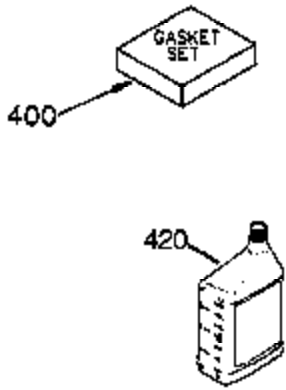

CONTINUED FROM PAGE 2

Ref #	Part Number	Qty	Description
30	35429A	1	Crankshaft
31	35327	1	Counterbalance Gear
40	35776	1	Piston, Pin & Ring Set (Std.)
40	35777	1	Piston, Pin & Ring Set (.010" OS)
40	35778	1	Piston, Pin & Ring Set (.020" OS)
41	35773	1	Piston & Pin Ass'y. (Std.) (Incl. 43)
41	35774	1	Piston & Pin Ass'y. (.010" OS) (Incl. 43)
41	35775	1	Piston & Pin Ass'y. (.020" OS) (Incl. 43)
42	35779	1	Ring Set (Std.)
42	35780	1	Ring Set (.010" OS)
42	35781	1	Ring Set (.020" OS)
43	35772	2	Piston Pin Retaining Ring
45	35330A	1	Connecting Rod Ass'y. (Incl. 46 & 47)
46	650908	1	Connecting Rod Bolt
47	650882	1	Connecting Rod Bolt
48	34034	2	Valve Lifter
50	35381	1	Camshaft (MCR)
51	35315A	1	Counterbalance Weight
52	31356	1	Oil Pump Ass'y.
69	35317	1	* Mounting Flange Gasket
70	35711A	1	Mounting Flange (Incl. 72, 75 & 80)
72	31927	1	Oil Drain Plug
75	35319	1	Oil Seal
80	35783	1	Governor Shaft
81	30590A	2	Washer
82	35378	1	Governor Gear Ass'y. (Incl. 81)
83	30588A	1	Governor Spool
84	29193	2	Retaining Ring
86	650833	7	Screw, 1/4-20 x 1-3/16"
88	31707A	1	Spacer (Incl. 81)
89	32589	1	Flywheel Key
123	33261	1	Intake Pipe Brace
124	650738	3	Screw, 1/4-20 x 5/8"
171	28424	1	Breather Element
178	29752	2	Nut & Lock Washer, 1/4-28
182	30088A	2	Screw, 1/4-28 x 1"
184	33263	1	* Carburetor To Intake Pipe Gasket
185	34926	1	Intake Pipe
223	650378	2	Screw, Torx T-30, 5/16-18 x 1-1/8"
224	27915A	1	* Intake Pipe Gasket
234	650825	2	Nut & Lock Washer, 1/4-20
238	650834	2	Screw, 10-32 x 1-17/32"
239	33629	1	* Air Cleaner Gasket
240	35538B	1	Air Cleaner Body (Incl. 239)
245	35403	1	Air Cleaner Filter (Incl. 251A)
250	35961	1	Air Cleaner Cover
251	650886	2	Wing Nut, 1/4-20
292	26460	2	Fuel Line Clamp
305	35574	1	Oil Fill Tube
307	35499	1	"O" Ring
308	35437	1	Fill Tube Clip
310	35576	1	Dipstick
380	632691	1	Carburetor (Incl. 184)
400	36452A	1	* Gasket Set (Incl. items marked PK in notes) Incl. part #'s 26756 (1), 27272A (2), 27896A (2), 27915A (1), 29673 (1), 33263 (1), 33629 (1), 34041A (1), 34327A (1), 34698A (1), 34912 (1), 34923A (1), 35262A (1), 35317 (1), 35865 (1)