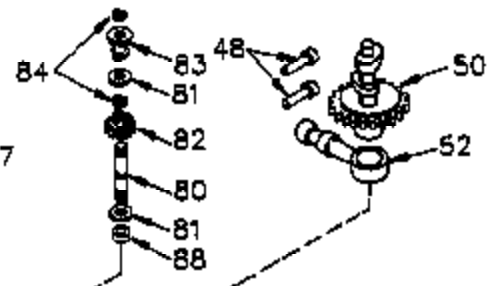

CONTINUED FROM PAGE 2

Ref #	Part Number	Qty	Description
30	35429A	1	Crankshaft
31	35327	1	Counterbalance Gear
40	35776	1	Piston, Pin & Ring Set (Std.)
40	35777	1	Piston, Pin & Ring Set (.010" OS)
40	35778	1	Piston, Pin & Ring Set (.020" OS)
41	35773	1	Piston & Pin Ass'y. (Std.) (Incl. 43)
41	35774	1	Piston & Pin Ass'y. (.010" OS) (Incl. 43)
41	35775	1	Piston & Pin Ass'y. (.020" OS) (Incl. 43)
42	35779	1	Ring Set (Std.)
42	35780	1	Ring Set (.010" OS)
42	35781	1	Ring Set (.020" OS)
43	35772	2	Piston Pin Retaining Ring
45	35330A	1	Connecting Rod Ass'y. (Incl. 46 & 47)
46	650908	1	Connecting Rod Bolt
47	650882	1	Connecting Rod Bolt
48	34034	2	Valve Lifter
50	35381	1	Camshaft (MCR)
51	35315A	1	Counterbalance Weight
52	31356	1	Oil Pump Ass'y.
69	35317	1	* Mounting Flange Gasket
70	35711A	1	Mounting Flange (Incl. 72, 75 & 80)
72	31927	1	Oil Drain Plug
75	35319	1	Oil Seal
80	35783	1	Governor Shaft
81	30590A	2	Washer
82	35378	1	Governor Gear Ass'y. (Incl. 81)
83	30588A	1	Governor Spool
84	29193	2	Retaining Ring
86	650833	7	Screw, 1/4-20 x 1-3/16"
88	31707A	1	Spacer (Incl. 81)
89	32589	1	Flywheel Key
123	33261	1	Intake Pipe Brace
124	650738	3	Screw, 1/4-20 x 5/8"
171	28424	1	Breather Element
178	29752	2	Nut & Lock Washer, 1/4-28
182	30088A	2	Screw, 1/4-28 x 1"
184	33263	1	* Carburetor To Intake Pipe Gasket
185	34926	1	Intake Pipe
223	650378	2	Screw, Torx T-30, 5/16-18 x 1-1/8"
224	27915A	1	* Intake Pipe Gasket
234	650825	2	Nut & Lock Washer, 1/4-20
238	650834	2	Screw, 10-32 x 1-17/32"
239	33629	1	* Air Cleaner Gasket
240	35538B	1	Air Cleaner Body (Incl. 239)
245	35403	1	Air Cleaner Filter (Incl. 251A)
250	35961	1	Air Cleaner Cover
251	650886	2	Wing Nut, 1/4-20
292	26460	2	Fuel Line Clamp
305	35574	1	Oil Fill Tube
307	35499	1	"O" Ring
308	35437	1	Fill Tube Clip
310	35576	1	Dipstick
380	632690	1	Carburetor (Incl. 184)
400	36452A	1	* Gasket Set (Incl. items marked PK in notes) Incl. part #'s 26756 (1), 27272A (2), 27896A (2), 27915A (1), 29673 (1), 33263 (1), 33629 (1), 34041A (1), 34327A (1), 34698A (1), 34912 (1), 34923A (1), 35262A (1), 35317 (1), 35865 (1)