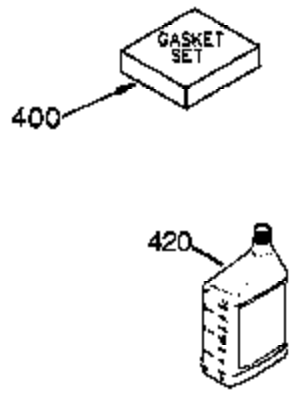

CONTINUED FROM PAGE 2

Ref #	Part Number	Qty	Description
30	35429A	1	Crankshaft
31	35327	1	Counterbalance Gear
40	35776	1	Piston, Pin & Ring Set (Std.)
40	35777	1	Piston, Pin & Ring Set (.010" OS)
40	35778	1	Piston, Pin & Ring Set (.020" OS)
41	35773	1	Piston & Pin Ass'y. (Std.) (Incl. 43)
41	35774	1	Piston & Pin Ass'y. (.010" OS) (Incl. 43)
41	35775	1	Piston & Pin Ass'y. (.020" OS) (Incl. 43)
42	35779	1	Ring Set (Std.)
42	35780	1	Ring Set (.010" OS)
42	35781	1	Ring Set (.020" OS)
43	35772	2	Piston Pin Retaining Ring
45	35330A	1	Connecting Rod Ass'y. (Incl. 46 & 47)
46	650908	1	Connecting Rod Bolt
47	650882	1	Connecting Rod Bolt
48	34034	2	Valve Lifter
50	35381	1	Camshaft (MCR)
51	35315A	1	Counterbalance Weight
52	31356	1	Oil Pump Ass'y.
69	35317	1	* Mounting Flange Gasket
70	35711A	1	Mounting Flange (Incl. 72, 75 & 80)
72	31927	1	Oil Drain Plug
75	35319	1	Oil Seal
80	35783	1	Governor Shaft
81	30590A	2	Washer
82	35378	1	Governor Gear Ass'y. (Incl. 81)
83	30588A	1	Governor Spool
84	29193	2	Retaining Ring
86	650833	7	Screw, 1/4-20 x 1-3/16"
88	31707A	1	Spacer (Incl. 81)
89	32589	1	Flywheel Key
123	33261	1	Intake Pipe Brace
124	650738	3	Screw, 1/4-20 x 5/8"
171	28424	1	Breather Element
178	29752	2	Nut & Lock Washer, 1/4-28
182	30088A	2	Screw, 1/4-28 x 1"
184	33263	1	* Carburetor To Intake Pipe Gasket
185	34926	1	Intake Pipe
223	650378	2	Screw, Torx T-30, 5/16-18 x 1-1/8"
224	27915A	1	* Intake Pipe Gasket
234	650825	2	Nut & Lock Washer, 1/4-20
238	650834	2	Screw, 10-32 x 1-17/32"
239	33629	1	* Air Cleaner Gasket
240	35538B	1	Air Cleaner Body (Incl. 239)
245	35403	1	Air Cleaner Filter (Incl. 251A)
250	35961	1	Air Cleaner Cover
251	650886	2	Wing Nut, 1/4-20
292	26460	2	Fuel Line Clamp
305	35574	1	Oil Fill Tube
307	35499	1	"O" Ring
308	35437	1	Fill Tube Clip
310	35576	1	Dipstick
380	632690	1	Carburetor (Incl. 184)
400	36452A	1	* Gasket Set (Incl. items marked PK in notes) Incl. part #'s 26756 (1), 27272A (2), 27896A (2), 27915A (1), 29673 (1), 33263 (1), 33629 (1), 34041A (1), 34327A (1), 34698A (1), 34912 (1), 34923A (1), 35262A (1), 35317 (1), 35865 (1)