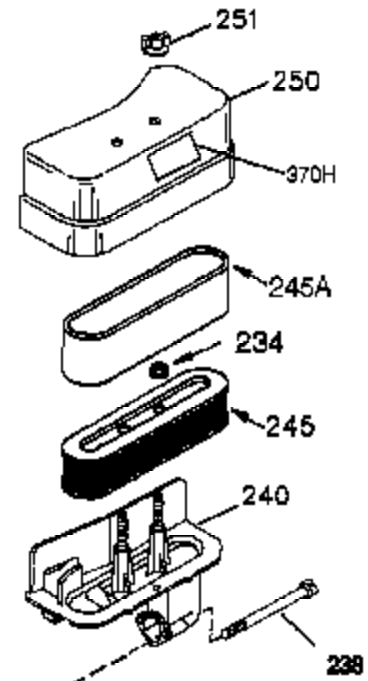

CONTINUED FROM PAGE 2

Ref #	Part Number	Qty	Description
30	35429A	1	Crankshaft
31	35327	1	Counterbalance Gear
40	35776	1	Piston, Pin & Ring Set (Std.)
40	35777	1	Piston, Pin & Ring Set (.010" OS)
40	35778	1	Piston, Pin & Ring Set (.020" OS)
41	35773	1	Piston & Pin Ass'y. (Std.) (Incl. 43)
41	35774	1	Piston & Pin Ass'y. (.010" OS) (Incl. 43)
41	35775	1	Piston & Pin Ass'y. (.020" OS) (Incl. 43)
42	35779	1	Ring Set (Std.)
42	35780	1	Ring Set (.010" OS)
42	35781	1	Ring Set (.020" OS)
43	35772	2	Piston Pin Retaining Ring
45	35330A	1	Connecting Rod Ass'y. (Incl. 46 & 47)
46	650908	1	Connecting Rod Bolt
47	650882	1	Connecting Rod Bolt
48	34034	2	Valve Lifter
50	35381	1	Camshaft (MCR)
51	35315A	1	Counterbalance Weight
52	31356	1	Oil Pump Ass'y.
69	35317	1	* Mounting Flange Gasket
70	35711A	1	Mounting Flange (Incl. 72, 75 & 80)
72	31927	1	Oil Drain Plug
75	35319	1	Oil Seal
80	35783	1	Governor Shaft
81	30590A	2	Washer
82	35378	1	Governor Gear Ass'y. (Incl. 81)
83	30588A	1	Governor Spool
84	29193	2	Retaining Ring
86	650833	7	Screw, 1/4-20 x 1-3/16"
88	31707A	1	Spacer (Incl. 81)
89	32589	1	Flywheel Key
123	33261	1	Intake Pipe Brace
124	650738	3	Screw, 1/4-20 x 5/8"
171	28424	1	Breather Element
178	29752	2	Nut & Lock Washer, 1/4-28
182	30088A	2	Screw, 1/4-28 x 1"
184	33263	1	* Carburetor To Intake Pipe Gasket
185	34926	1	Intake Pipe
223	650378	2	Screw, Torx T-30, 5/16-18 x 1-1/8"
224	27915A	1	* Intake Pipe Gasket
234	650825	2	Nut & Lock Washer, 1/4-20
238	650834	2	Screw, 10-32 x 1-17/32"
239	33629	1	* Air Cleaner Gasket
240	35538B	1	Air Cleaner Body (Incl. 239)
245	35403	1	Air Cleaner Filter (Incl. 251A)
250	35961	1	Air Cleaner Cover
251	650886	2	Wing Nut, 1/4-20
292	26460	2	Fuel Line Clamp
305	35574	1	Oil Fill Tube
307	35499	1	"O" Ring
308	35437	1	Fill Tube Clip
310	35576	1	Dipstick
380	632690	1	Carburetor (Incl. 184)
400	36452A	1	* Gasket Set (Incl. items marked PK in notes) Incl. part #'s 26756 (1), 27272A (2), 27896A (2), 27915A (1), 29673 (1), 33263 (1), 33629 (1), 34041A (1), 34327A (1), 34698A (1), 34912 (1), 34923A (1), 35262A (1), 35317 (1), 35865 (1)