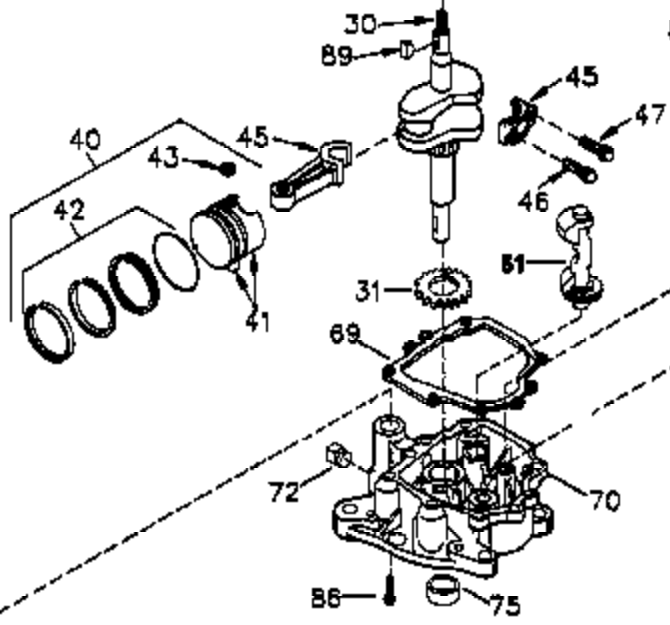

CONTINUED FROM PAGE 2

Ref #	Part Number	Qty	Description
30	35429A	1	Crankshaft
31	35327	1	Counterbalance Gear
40	35776	1	Piston, Pin & Ring Set (Std.)
40	35777	1	Piston, Pin & Ring Set (.010" OS)
40	35778	1	Piston, Pin & Ring Set (.020" OS)
41	35773	1	Piston & Pin Ass'y. (Std.) (Incl. 43)
41	35774	1	Piston & Pin Ass'y. (.010" OS) (Incl. 43)
41	35775	1	Piston & Pin Ass'y. (.020" OS) (Incl. 43)
42	35779	1	Ring Set (Std.)
42	35780	1	Ring Set (.010" OS)
42	35781	1	Ring Set (.020" OS)
43	35772	2	Piston Pin Retaining Ring
45	35330A	1	Connecting Rod Ass'y. (Incl. 46 & 47)
46	650908	1	Connecting Rod Bolt
47	650882	1	Connecting Rod Bolt
48	34034	2	Valve Lifter
50	35381	1	Camshaft (MCR)
51	35315A	1	Counterbalance Weight
52	31356	1	Oil Pump Ass'y.
69	35317	1	* Mounting Flange Gasket
70	35711A	1	Mounting Flange (Incl. 72, 75 & 80)
72	31927	1	Oil Drain Plug
75	35319	1	Oil Seal
80	35783	1	Governor Shaft
81	30590A	2	Washer
82	35378	1	Governor Gear Ass'y. (Incl. 81)
83	30588A	1	Governor Spool
84	29193	2	Retaining Ring
86	650833	7	Screw, 1/4-20 x 1-3/16"
88	31707A	1	Spacer (Incl. 81)
89	32589	1	Flywheel Key
123	33261	1	Intake Pipe Brace
124	650738	3	Screw, 1/4-20 x 5/8"
171	28424	1	Breather Element
178	29752	2	Nut & Lock Washer, 1/4-28
182	30088A	2	Screw, 1/4-28 x 1"
184	33263	1	* Carburetor To Intake Pipe Gasket
185	34926	1	Intake Pipe
223	650378	2	Screw, Torx T-30, 5/16-18 x 1-1/8"
224	27915A	1	* Intake Pipe Gasket
234	650825	2	Nut & Lock Washer, 1/4-20
238	650834	2	Screw, 10-32 x 1-17/32"
239	33629	1	* Air Cleaner Gasket
240	35538B	1	Air Cleaner Body (Incl. 239)
245	35403	1	Air Cleaner Filter (Incl. 251A)
250	35961	1	Air Cleaner Cover
251	650886	2	Wing Nut, 1/4-20
292	26460	2	Fuel Line Clamp
305	35574	1	Oil Fill Tube
307	35499	1	"O" Ring
308	35437	1	Fill Tube Clip
310	35576	1	Dipstick
380	632690	1	Carburetor (Incl. 184)
400	36452A	1	* Gasket Set (Incl. items marked PK in notes) Incl. part #'s 26756 (1), 27272A (2), 27896A (2), 27915A (1), 29673 (1), 33263 (1), 33629 (1), 34041A (1), 34327A (1), 34698A (1), 34912 (1), 34923A (1), 35262A (1), 35317 (1), 35865 (1)