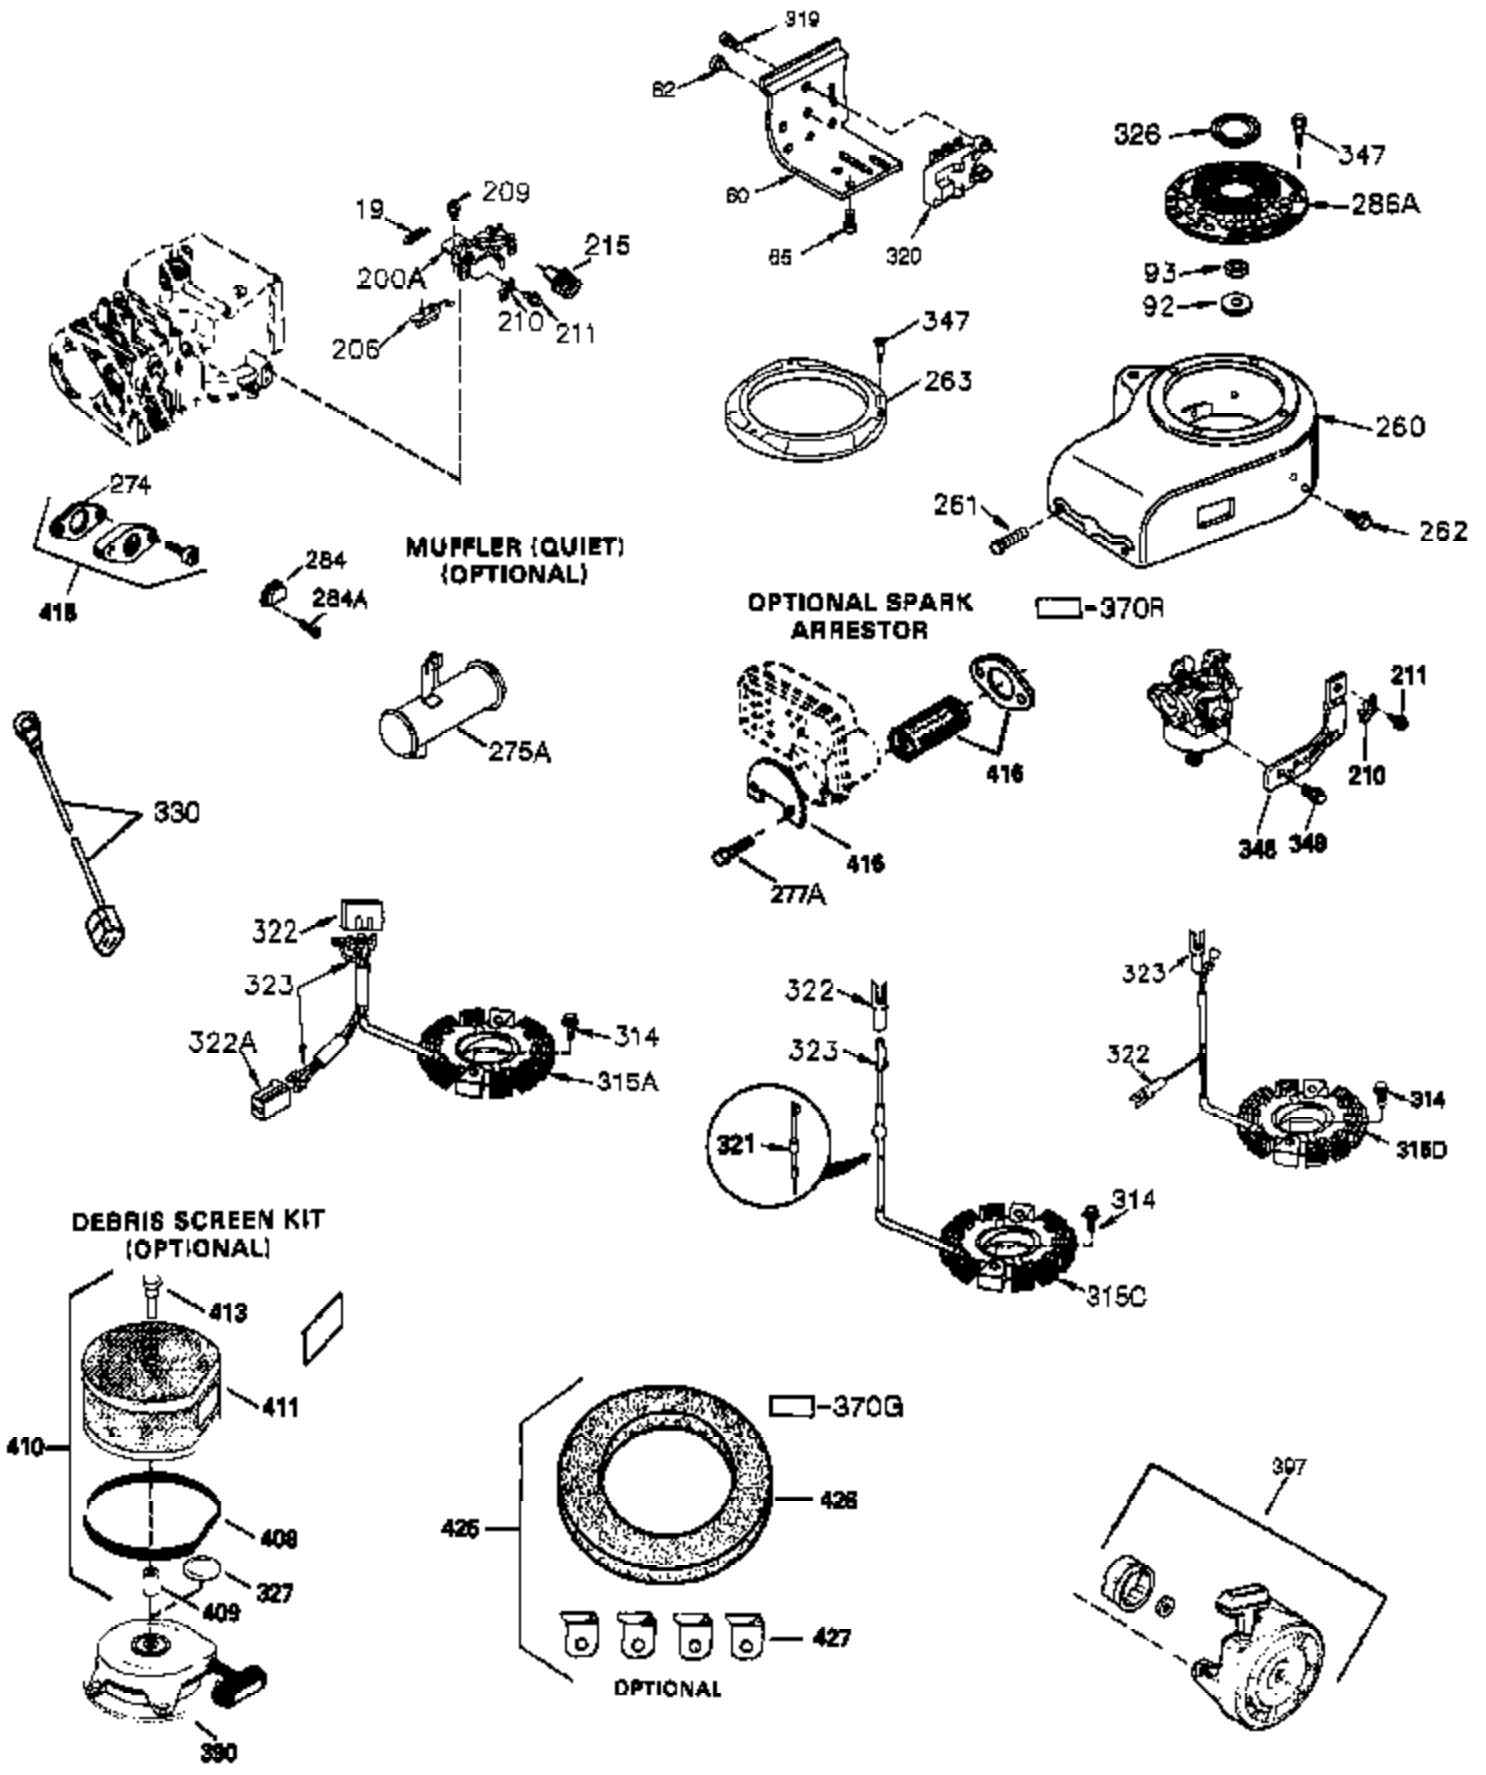

Ref #	Part Number	Qty	Description
19	36495	1	Extension Spring
60	33273A	1	Blower Housing Extension
62	650760	1	Screw, 8-32 x 3/8"
64	650990	1	Screw, Torx T-30, 1/4-20 x 15/32"
92	650880	1	Lock Washer
93	650881	1	Flywheel Nut
171	28424	1	Breather Element
209	650902	2	Screw, 10-32 x 7/16"
210	27793	1	Conduit Clip
211	28942	1	Screw, 10-32 x 3/8"
260	33635C	1	Blower Housing
261	650788	2	Screw, 5/16-18 x 3/4"
262	29747B	2	Screw, Torx T-40, 5/16-24 x 21/32"
314	650873	2	Screw, 1/4-20 x 3/4"
319	650735	2	Screw, 10-24 x 3/8"
320	611098A	1	Regulator (7 Amp)
322A	610824	1	Connector Body
322	610921	1	Connector Body
323	610922	1	Terminal
327	35392	1	Starter Plug
370G	35274	1	Oil Instruction Decal
390	590704	1	Rewind Starter