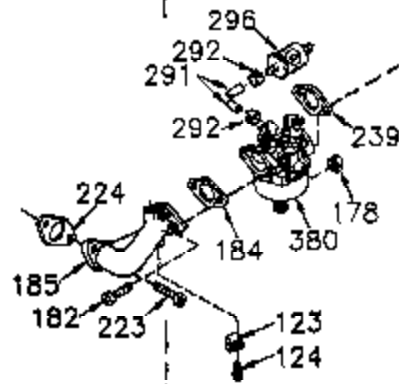

CONTINUED FROM PAGE 2

Ref #	Part Number	Qty	Description
30	35422A	1	Crankshaft
31	35327	1	Counterbalance Gear
40	35776	1	Piston, Pin & Ring Set (Std.)
40	35777	1	Piston, Pin & Ring Set (.010" OS)
40	35778	1	Piston, Pin & Ring Set (.020" OS)
41	35773	1	Piston & Pin Ass'y. (Std.) (Incl. 43)
41	35774	1	Piston & Pin Ass'y. (.010" OS) (Incl. 43)
41	35775	1	Piston & Pin Ass'y. (.020" OS) (Incl. 43)
42	35779	1	Ring Set (Std.)
42	35780	1	Ring Set (.010" OS)
42	35781	1	Ring Set (.020" OS)
43	35772	2	Piston Pin Retaining Ring
45	36895	1	Connecting Rod Ass'y. (Incl. 47)
47	651033	2	Connecting Rod Bolt
48	34034	2	Valve Lifter
50	35381	1	Camshaft (MCR)
51	35315A	1	Counterbalance Weight
52	31356	1	Oil Pump Ass'y.
64	650990	1	Screw, Torx T-30, 1/4-20 x 15/32"
69	35317	1	* Mounting Flange Gasket
70	35711A	1	Mounting Flange (Incl. 72, 75 & 80)
72	31927	1	Oil Drain Plug
75	35319	1	Oil Seal
80	35783	1	Governor Shaft
81	30590A	2	Washer
82	35378	1	Governor Gear Ass'y. (Incl. 81)
83	30588A	1	Governor Spool
84	29193	2	Retaining Ring
86	650833	7	Screw, 1/4-20 x 1-3/16"
88	31707A	1	Spacer (Incl. 81)
89	32589	1	Flywheel Key
123	33261	1	Intake Pipe Brace
124	651031	3	Screw, 1/4-20 x 9/16"
171	28424	1	Breather Element
178	29752	2	Nut & Lock Washer, 1/4-28
182	30088A	2	Screw, 1/4-28 x 1"
184	33263	1	* Carburetor To Intake Pipe Gasket
185	34926	1	Intake Pipe
223	650378	2	Screw, Torx T-30, 5/16-18 x 1-1/8"
224	27915A	1	* Intake Pipe Gasket
234	650825	2	Nut & Lock Washer, 1/4-20
238	650834	2	Screw, 10-32 x 1-17/32"
239	33629	1	* Air Cleaner Gasket
240	35538B	1	Air Cleaner Body (Incl. 239)
245	35403	1	Air Cleaner Filter (Incl. 234)
245A	35404	1	Air Cleaner Filter
250	35961	1	Air Cleaner Cover
251	650886	2	Wing Nut, 1/4-20
292	26460	2	Fuel Line Clamp
305	35574	1	Oil Fill Tube
307	35499	1	"O" Ring
308	35437	1	Fill Tube Clip
310	35576	1	Dipstick
380	632691	1	Carburetor (Incl. 184)