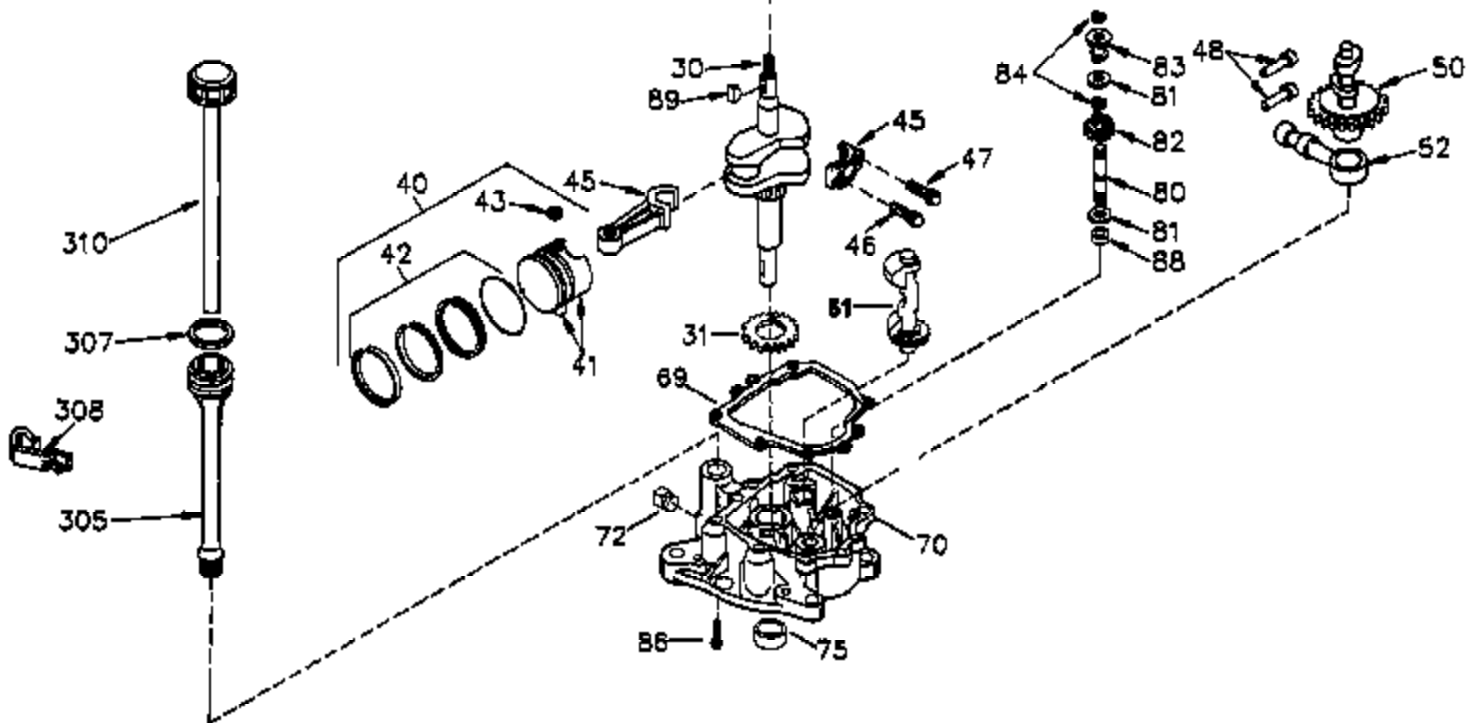

CONTINUED FROM PAGE 2

Ref #	Part Number	Qty	Description
30	35422A	1	Crankshaft
31	35327	1	Counterbalance Gear
40	35776	1	Piston, Pin & Ring Set (Std.)
40	35777	1	Piston, Pin & Ring Set (.010" OS)
40	35778	1	Piston, Pin & Ring Set (.020" OS)
41	35773	1	Piston & Pin Ass'y. (Std.) (Incl. 43)
41	35774	1	Piston & Pin Ass'y. (.010" OS) (Incl. 43)
41	35775	1	Piston & Pin Ass'y. (.020" OS) (Incl. 43)
42	35779	1	Ring Set (Std.)
42	35780	1	Ring Set (.010" OS)
42	35781	1	Ring Set (.020" OS)
43	35772	2	Piston Pin Retaining Ring
45	36895	1	Connecting Rod Ass'y. (Incl. 47)
47	651033	2	Connecting Rod Bolt
48	34034	2	Valve Lifter
50	35381	1	Camshaft (MCR)
51	35315A	1	Counterbalance Weight
52	31356	1	Oil Pump Ass'y.
64	650990	1	Screw, Torx T-30, 1/4-20 x 15/32"
69	35317	1	* Mounting Flange Gasket
70	35711A	1	Mounting Flange (Incl. 72, 75 & 80)
72	31927	1	Oil Drain Plug
75	35319	1	Oil Seal
80	35783	1	Governor Shaft
81	30590A	2	Washer
82	35378	1	Governor Gear Ass'y. (Incl. 81)
83	30588A	1	Governor Spool
84	29193	2	Retaining Ring
86	650833	7	Screw, 1/4-20 x 1-3/16"
88	31707A	1	Spacer (Incl. 81)
89	32589	1	Flywheel Key
123	33261	1	Intake Pipe Brace
124	651031	3	Screw, 1/4-20 x 9/16"
171	28424	1	Breather Element
178	29752	2	Nut & Lock Washer, 1/4-28
182	30088A	2	Screw, 1/4-28 x 1"
184	33263	1	* Carburetor To Intake Pipe Gasket
185	34926	1	Intake Pipe
223	650378	2	Screw, Torx T-30, 5/16-18 x 1-1/8"
224	27915A	1	* Intake Pipe Gasket
234	650825	2	Nut & Lock Washer, 1/4-20
238	650834	2	Screw, 10-32 x 1-17/32"
239	33629	1	* Air Cleaner Gasket
240	35538B	1	Air Cleaner Body (Incl. 239)
245	35403	1	Air Cleaner Filter (Incl. 234)
245A	35404	1	Air Cleaner Filter
250	35961	1	Air Cleaner Cover
251	650886	2	Wing Nut, 1/4-20
292	26460	2	Fuel Line Clamp
305	35574	1	Oil Fill Tube
307	35499	1	"O" Ring
308	35437	1	Fill Tube Clip
310	35576	1	Dipstick
380	632691	1	Carburetor (Incl. 184)