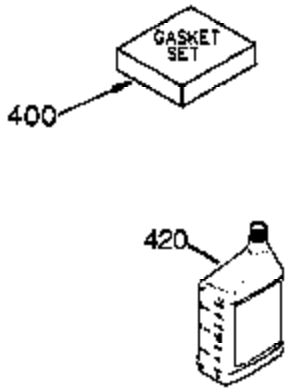

CONTINUED FROM PAGE 2

Ref #	Part Number	Qty	Description
30	35422A	1	Crankshaft
31	35327	1	Counterbalance Gear
40	35776	1	Piston, Pin & Ring Set (Std.)
40	35777	1	Piston, Pin & Ring Set (.010" OS)
40	35778	1	Piston, Pin & Ring Set (.020" OS)
41	35773	1	Piston & Pin Ass'y. (Std.) (Incl. 43)
41	35774	1	Piston & Pin Ass'y. (.010" OS) (Incl. 43)
41	35775	1	Piston & Pin Ass'y. (.020" OS) (Incl. 43)
42	35779	1	Ring Set (Std.)
42	35780	1	Ring Set (.010" OS)
42	35781	1	Ring Set (.020" OS)
43	35772	2	Piston Pin Retaining Ring
45	36895	1	Connecting Rod Ass'y. (Incl. 47)
47	651033	2	Connecting Rod Bolt
48	34034	2	Valve Lifter
50	35381	1	Camshaft (MCR)
51	35315A	1	Counterbalance Weight
52	31356	1	Oil Pump Ass'y.
64	650990	1	Screw, Torx T-30, 1/4-20 x 15/32"
69	35317	1	* Mounting Flange Gasket
70	35711A	1	Mounting Flange (Incl. 72, 75 & 80)
72	31927	1	Oil Drain Plug
75	35319	1	Oil Seal
80	35783	1	Governor Shaft
81	30590A	2	Washer
82	35378	1	Governor Gear Ass'y. (Incl. 81)
83	30588A	1	Governor Spool
84	29193	2	Retaining Ring
86	650833	7	Screw, 1/4-20 x 1-3/16"
88	31707A	1	Spacer (Incl. 81)
89	32589	1	Flywheel Key
123	33261	1	Intake Pipe Brace
124	651031	3	Screw, 1/4-20 x 9/16"
171	28424	1	Breather Element
178	29752	2	Nut & Lock Washer, 1/4-28
182	30088A	2	Screw, 1/4-28 x 1"
184	33263	1	* Carburetor To Intake Pipe Gasket
185	34926	1	Intake Pipe
223	650378	2	Screw, Torx T-30, 5/16-18 x 1-1/8"
224	27915A	1	* Intake Pipe Gasket
234	650825	2	Nut & Lock Washer, 1/4-20
238	650834	2	Screw, 10-32 x 1-17/32"
239	33629	1	* Air Cleaner Gasket
240	35538B	1	Air Cleaner Body (Incl. 239)
245	35403	1	Air Cleaner Filter (Incl. 234)
245A	35404	1	Air Cleaner Filter
250	35961	1	Air Cleaner Cover
251	650886	2	Wing Nut, 1/4-20
292	26460	2	Fuel Line Clamp
305	35574	1	Oil Fill Tube
307	35499	1	"O" Ring
308	35437	1	Fill Tube Clip
310	35576	1	Dipstick
380	632691	1	Carburetor (Incl. 184)