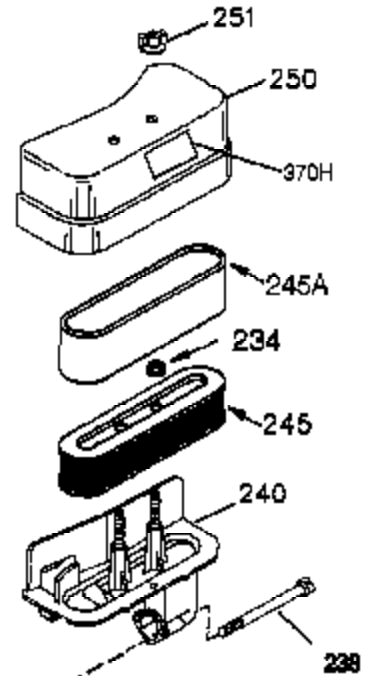

CONTINUED FROM PAGE 2

Ref #	Part Number	Qty	Description
30	35422A	1	Crankshaft
31	35327	1	Counterbalance Gear
40	35776	1	Piston, Pin & Ring Set (Std.)
40	35777	1	Piston, Pin & Ring Set (.010" OS)
40	35778	1	Piston, Pin & Ring Set (.020" OS)
41	35773	1	Piston & Pin Ass'y. (Std.) (Incl. 43)
41	35774	1	Piston & Pin Ass'y. (.010" OS) (Incl. 43)
41	35775	1	Piston & Pin Ass'y. (.020" OS) (Incl. 43)
42	35779	1	Ring Set (Std.)
42	35780	1	Ring Set (.010" OS)
42	35781	1	Ring Set (.020" OS)
43	35772	2	Piston Pin Retaining Ring
45	36895	1	Connecting Rod Ass'y. (Incl. 47)
47	651033	2	Connecting Rod Bolt
48	34034	2	Valve Lifter
50	35381	1	Camshaft (MCR)
51	35315A	1	Counterbalance Weight
52	31356	1	Oil Pump Ass'y.
64	650990	1	Screw, Torx T-30, 1/4-20 x 15/32"
69	35317	1	* Mounting Flange Gasket
70	35711A	1	Mounting Flange (Incl. 72, 75 & 80)
72	31927	1	Oil Drain Plug
75	35319	1	Oil Seal
80	35783	1	Governor Shaft
81	30590A	2	Washer
82	35378	1	Governor Gear Ass'y. (Incl. 81)
83	30588A	1	Governor Spool
84	29193	2	Retaining Ring
86	650833	7	Screw, 1/4-20 x 1-3/16"
88	31707A	1	Spacer (Incl. 81)
89	32589	1	Flywheel Key
123	33261	1	Intake Pipe Brace
124	651031	3	Screw, 1/4-20 x 9/16"
171	28424	1	Breather Element
178	29752	2	Nut & Lock Washer, 1/4-28
182	30088A	2	Screw, 1/4-28 x 1"
184	33263	1	* Carburetor To Intake Pipe Gasket
185	34926	1	Intake Pipe
223	650378	2	Screw, Torx T-30, 5/16-18 x 1-1/8"
224	27915A	1	* Intake Pipe Gasket
234	650825	2	Nut & Lock Washer, 1/4-20
238	650834	2	Screw, 10-32 x 1-17/32"
239	33629	1	* Air Cleaner Gasket
240	35538B	1	Air Cleaner Body (Incl. 239)
245	35403	1	Air Cleaner Filter (Incl. 234)
245A	35404	1	Air Cleaner Filter
250	35961	1	Air Cleaner Cover
251	650886	2	Wing Nut, 1/4-20
292	26460	2	Fuel Line Clamp
305	35574	1	Oil Fill Tube
307	35499	1	"O" Ring
308	35437	1	Fill Tube Clip
310	35576	1	Dipstick
380	632691	1	Carburetor (Incl. 184)