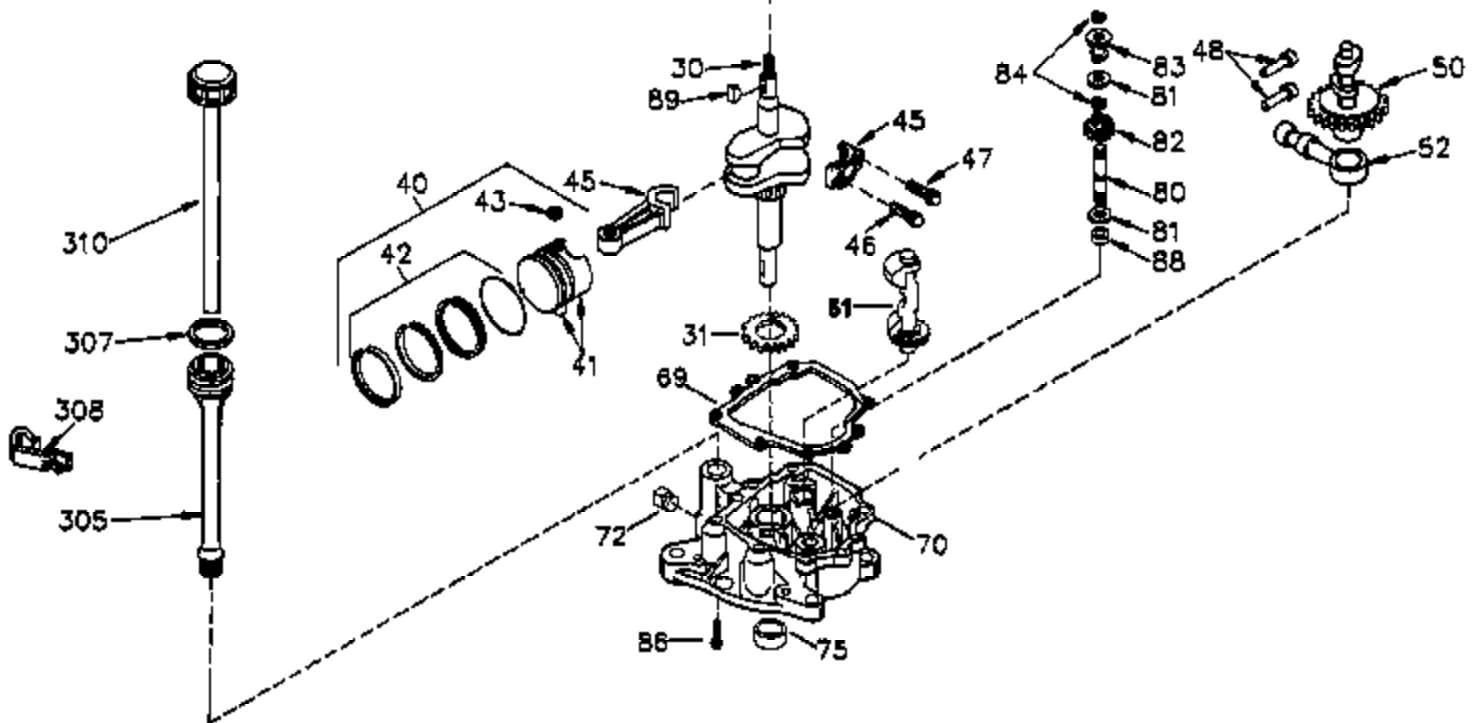

CONTINUED FROM PAGE 2

Ref #	Part Number	Qty	Description
30	35422A	1	Crankshaft
31	35327	1	Counterbalance Gear
40	35776A	1	Piston, Pin & Ring Set (Std.)
40	35777A	1	Piston, Pin & Ring Set (.010" OS)
40	35778A	1	Piston, Pin & Ring Set (.020" OS)
41	35773A	1	Piston & Pin Ass'y. (Std.) (Incl. 43)
41	35774A	1	Piston & Pin Ass'y. (.010" OS) (Incl. 43)
41	35775A	1	Piston & Pin Ass'y. (.020" OS) (Incl. 43)
42	35779	1	Ring Set (Std.)
42	35780	1	Ring Set (.010" OS)
42	35781	1	Ring Set (.020" OS)
43	35772	2	Piston Pin Retaining Ring
45	36895	1	Connecting Rod Ass'y. (Incl. 47)
47	651033	2	Connecting Rod Bolt
48	34034	2	Valve Lifter
50	35381	1	Camshaft (MCR)
51	35315A	1	Counterbalance Weight
52	31356	1	Oil Pump Ass'y.
64	650990	1	Screw, Torx T-30, 1/4-20 x 15/32"
69	35317	1	* Mounting Flange Gasket
70	35711A	1	Mounting Flange (Incl. 72, 75 & 80)
72	31927	1	Oil Drain Plug
75	35319	1	Oil Seal
80	35783	1	Governor Shaft
81	30590A	2	Washer
82	35378	1	Governor Gear Ass'y. (Incl. 81)
83	30588A	1	Governor Spool
84	29193	2	Retaining Ring
86	650833	7	Screw, 1/4-20 x 1-3/16"
88	31707A	1	Spacer (Incl. 81)
89	32589	1	Flywheel Key
123	33261	1	Intake Pipe Brace
124	651031	3	Screw, 1/4-20 x 9/16"
171	28424	1	Breather Element
178	29752	2	Nut & Lock Washer, 1/4-28
182	30088A	2	Screw, 1/4-28 x 1"
184	33263	1	* Carburetor To Intake Pipe Gasket
185	34926	1	Intake Pipe
223	650378	2	Screw, Torx T-30, 5/16-18 x 1-1/8"
224	27915A	1	Intake Pipe Gasket
234	650825	2	Nut & Lock Washer, 1/4-20
238	650834	2	Screw, 10-32 x 1-17/32"
239	33629	1	* Air Cleaner Gasket
240	35538B	1	Air Cleaner Body (Incl. 239)
245	35403	1	Air Cleaner Filter (Incl. 234)
245A	35404	1	Air Cleaner Filter
250	35961	1	Air Cleaner Cover
251	650886	2	Wing Nut, 1/4-20
292	36460	2	Fuel Line Clamp
305	35574	1	Oil Fill Tube
307	35499	1	"O" Ring
308	35437	1	Fill Tube Clip
310	35576	1	Dipstick
380	640091A	1	Carburetor (Incl. 184)