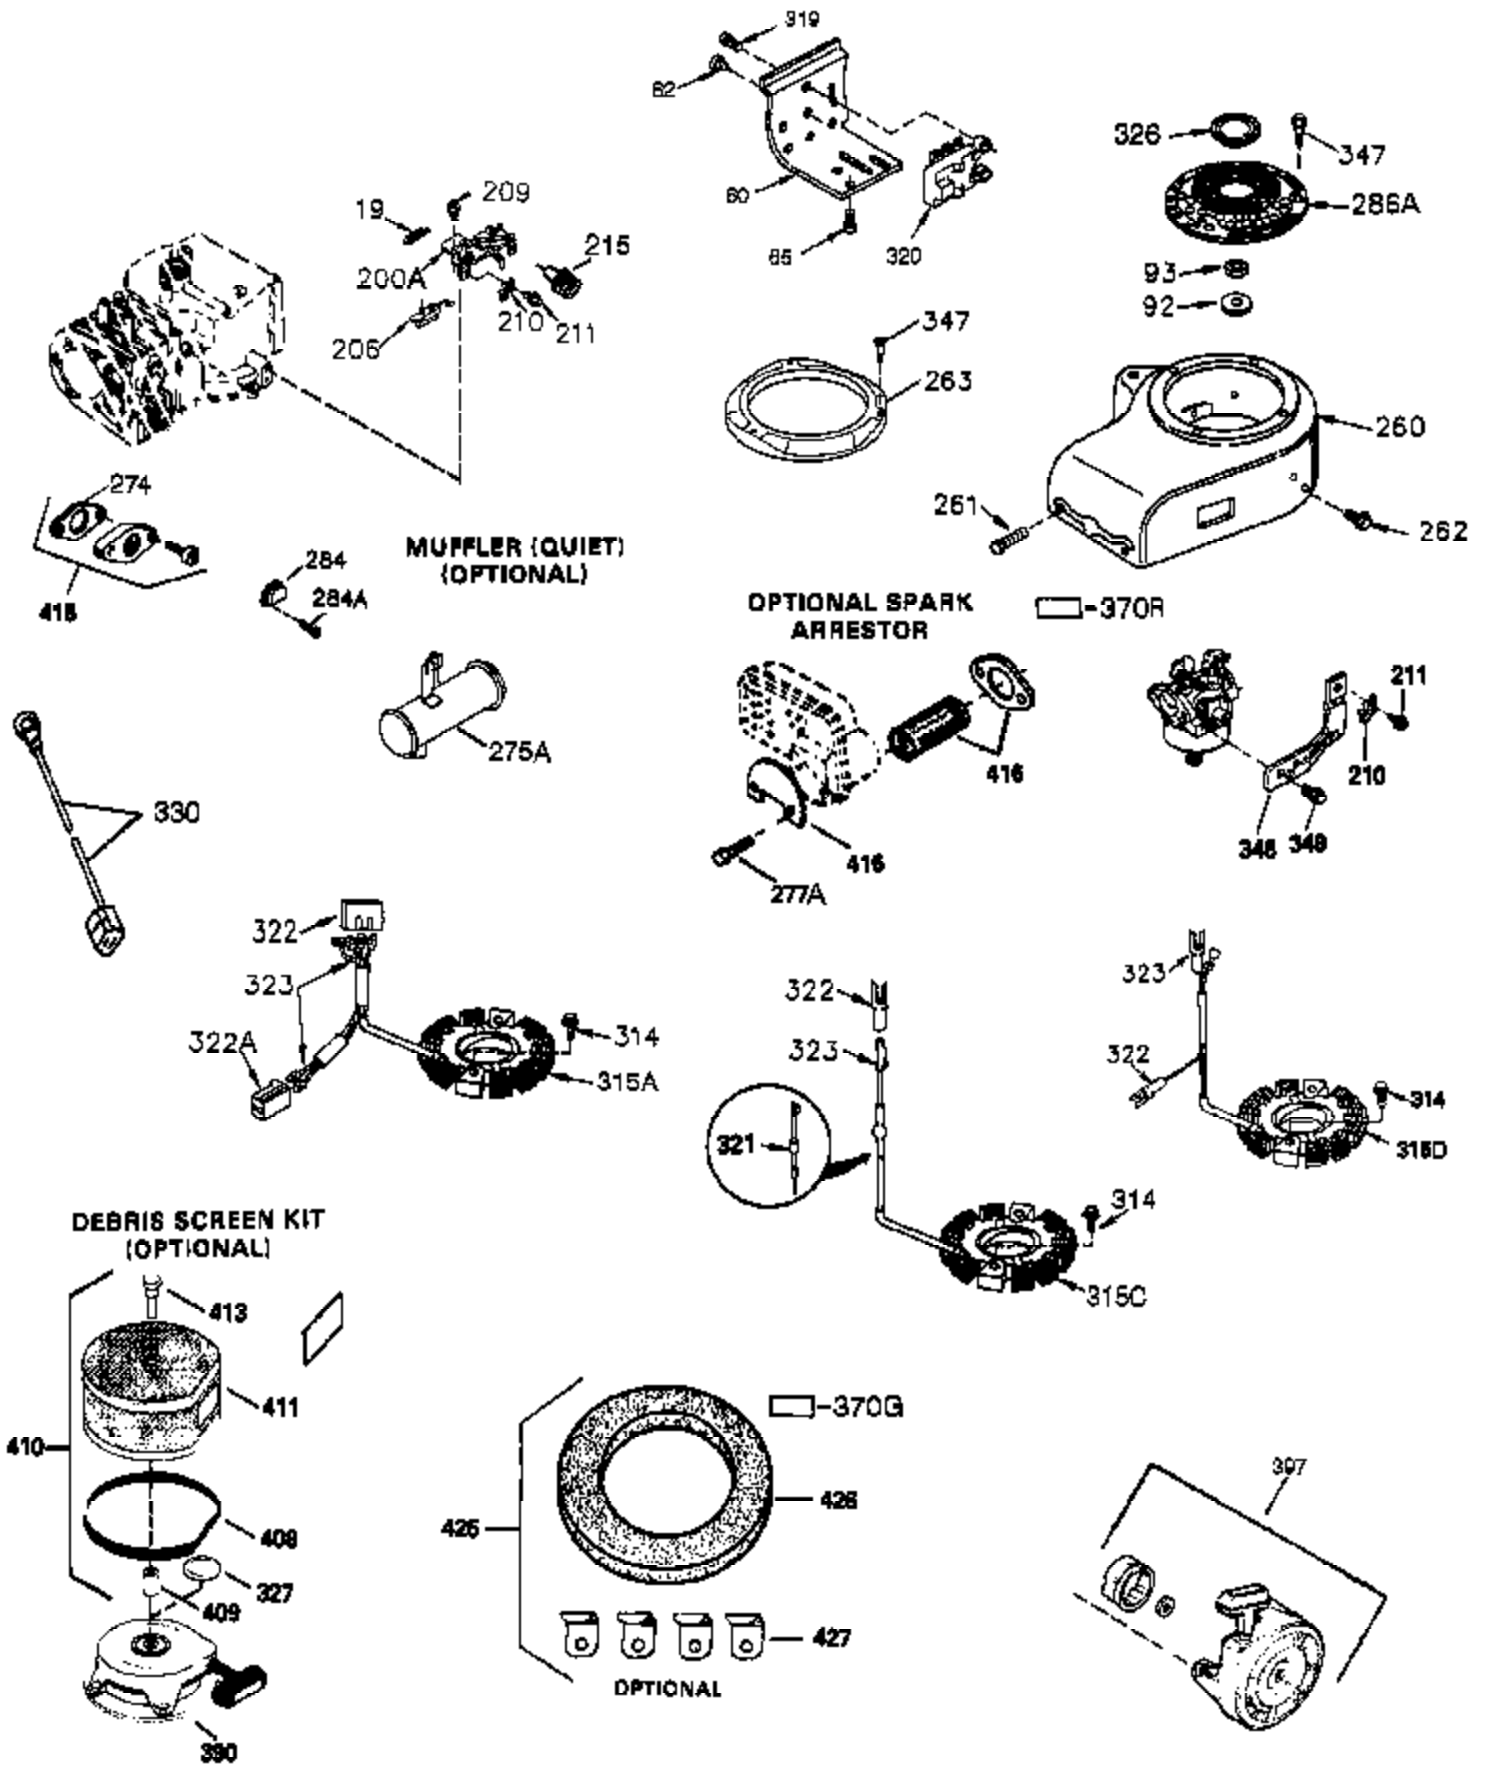

Ref #	Part Number	Qty	Description
19	36495	1	Extension Spring
60	33273A	1	Blower Housing Extension
62	650760	1	Screw, 8-32 x 3/8"
64	650990	1	Screw, Torx T-30, 1/4-20 x 15/32"
92	650880	1	Lock Washer
93	650881	1	Flywheel Nut
171	28424	1	Breather Element
209	650902	2	Screw, 10-32 x 7/16"
210	27793	1	Conduit Clip
211	28942	1	Screw, 10-32 x 3/8"
260	33635C	1	Blower Housing
261	650788	2	Screw, 5/16-18 x 3/4"
262	29747B	2	Screw, Torx T-40, 5/16-24 x 21/32"
314	650873	2	Screw, 1/4-20 x 3/4"
319	650735	2	Screw, 10-24 x 3/8"
320	611098A	1	Regulator (7 Amp)
322A	610824	1	Connector Body
322	610921	1	Connector Body
323	610922	1	Terminal
327	35392	1	Starter Plug
390	590746	1	Rewind Starter