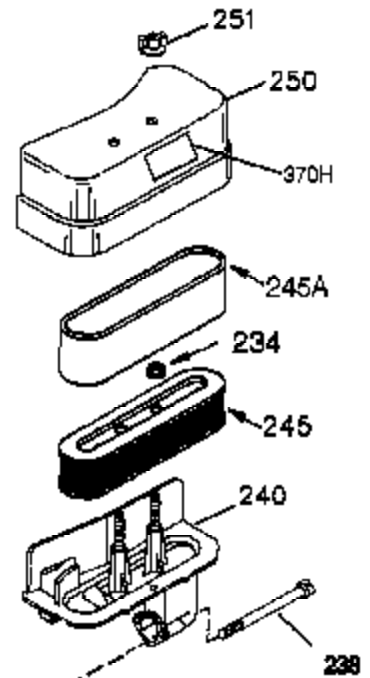

CONTINUED FROM PAGE 2

Ref #	Part Number	Qty	Description
30	35422A	1	Crankshaft
31	35327	1	Counterbalance Gear
40	35776A	1	Piston, Pin & Ring Set (Std.)
40	35777A	1	Piston, Pin & Ring Set (.010" OS)
40	35778A	1	Piston, Pin & Ring Set (.020" OS)
41	35773A	1	Piston & Pin Ass'y. (Std.) (Incl. 43)
41	35774A	1	Piston & Pin Ass'y. (.010" OS) (Incl. 43)
41	35775A	1	Piston & Pin Ass'y. (.020" OS) (Incl. 43)
42	35779	1	Ring Set (Std.)
42	35780	1	Ring Set (.010" OS)
42	35781	1	Ring Set (.020" OS)
43	35772	2	Piston Pin Retaining Ring
45	36895	1	Connecting Rod Ass'y. (Incl. 47)
47	651033	2	Connecting Rod Bolt
48	34034	2	Valve Lifter
50	35381	1	Camshaft (MCR)
51	35315A	1	Counterbalance Weight
52	31356	1	Oil Pump Ass'y.
64	650990	1	Screw, Torx T-30, 1/4-20 x 15/32"
69	35317	1	* Mounting Flange Gasket
70	35711A	1	Mounting Flange (Incl. 72, 75 & 80)
72	31927	1	Oil Drain Plug
75	35319	1	Oil Seal
80	35783	1	Governor Shaft
81	30590A	2	Washer
82	35378	1	Governor Gear Ass'y. (Incl. 81)
83	30588A	1	Governor Spool
84	29193	2	Retaining Ring
86	650833	7	Screw, 1/4-20 x 1-3/16"
88	31707A	1	Spacer (Incl. 81)
89	32589	1	Flywheel Key
123	33261	1	Intake Pipe Brace
124	651031	3	Screw, 1/4-20 x 9/16"
171	28424	1	Breather Element
178	29752	2	Nut & Lock Washer, 1/4-28
182	30088A	2	Screw, 1/4-28 x 1"
184	33263	1	* Carburetor To Intake Pipe Gasket
185	34926	1	Intake Pipe
223	650378	2	Screw, Torx T-30, 5/16-18 x 1-1/8"
224	27915A	1	Intake Pipe Gasket
234	650825	2	Nut & Lock Washer, 1/4-20
238	650834	2	Screw, 10-32 x 1-17/32"
239	33629	1	* Air Cleaner Gasket
240	35538B	1	Air Cleaner Body (Incl. 239)
245	35403	1	Air Cleaner Filter (Incl. 234)
245A	35404	1	Air Cleaner Filter
250	35961	1	Air Cleaner Cover
251	650886	2	Wing Nut, 1/4-20
292	36460	2	Fuel Line Clamp
305	35574	1	Oil Fill Tube
307	35499	1	"O" Ring
308	35437	1	Fill Tube Clip
310	35576	1	Dipstick
380	640091A	1	Carburetor (Incl. 184)