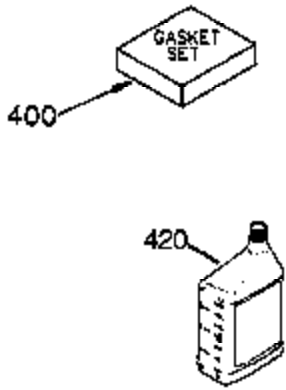

CONTINUED FROM PAGE 2

Ref #	Part Number	Qty	Description
30	35422A	1	Crankshaft
31	35327	1	Counterbalance Gear
40	35776A	1	Piston, Pin & Ring Set (Std.)
40	35777A	1	Piston, Pin & Ring Set (.010" OS)
40	35778A	1	Piston, Pin & Ring Set (.020" OS)
41	35773A	1	Piston & Pin Ass'y. (Std.) (Incl. 43)
41	35774A	1	Piston & Pin Ass'y. (.010" OS) (Incl. 43)
41	35775A	1	Piston & Pin Ass'y. (.020" OS) (Incl. 43)
42	35779	1	Ring Set (Std.)
42	35780	1	Ring Set (.010" OS)
42	35781	1	Ring Set (.020" OS)
43	35772	2	Piston Pin Retaining Ring
45	36895	1	Connecting Rod Ass'y. (Incl. 47)
47	651033	2	Connecting Rod Bolt
48	34034	2	Valve Lifter
50	35381	1	Camshaft (MCR)
51	35315A	1	Counterbalance Weight
52	31356	1	Oil Pump Ass'y.
64	650990	1	Screw, Torx T-30, 1/4-20 x 15/32"
69	35317	1	* Mounting Flange Gasket
70	35711A	1	Mounting Flange (Incl. 72, 75 & 80)
72	31927	1	Oil Drain Plug
75	35319	1	Oil Seal
80	35783	1	Governor Shaft
81	30590A	2	Washer
82	35378	1	Governor Gear Ass'y. (Incl. 81)
83	30588A	1	Governor Spool
84	29193	2	Retaining Ring
86	650833	7	Screw, 1/4-20 x 1-3/16"
88	31707A	1	Spacer (Incl. 81)
89	32589	1	Flywheel Key
123	33261	1	Intake Pipe Brace
124	651031	3	Screw, 1/4-20 x 9/16"
171	28424	1	Breather Element
178	29752	2	Nut & Lock Washer, 1/4-28
182	30088A	2	Screw, 1/4-28 x 1"
184	33263	1	* Carburetor To Intake Pipe Gasket
185	34926	1	Intake Pipe
223	650378	2	Screw, Torx T-30, 5/16-18 x 1-1/8"
224	27915A	1	Intake Pipe Gasket
234	650825	2	Nut & Lock Washer, 1/4-20
238	650834	2	Screw, 10-32 x 1-17/32"
239	33629	1	* Air Cleaner Gasket
240	35538B	1	Air Cleaner Body (Incl. 239)
245	35403	1	Air Cleaner Filter (Incl. 234)
245A	35404	1	Air Cleaner Filter
250	35961	1	Air Cleaner Cover
251	650886	2	Wing Nut, 1/4-20
292	36460	2	Fuel Line Clamp
305	35574	1	Oil Fill Tube
307	35499	1	"O" Ring
308	35437	1	Fill Tube Clip
310	35576	1	Dipstick
380	640091A	1	Carburetor (Incl. 184)