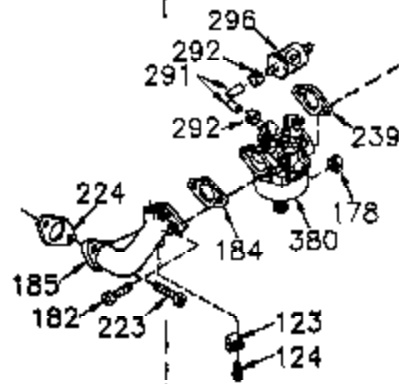

CONTINUED FROM PAGE 2

Ref #	Part Number	Qty	Description
30	35422A	1	Crankshaft
31	35327	1	Counterbalance Gear
40	35776A	1	Piston, Pin & Ring Set (Std.)
40	35777A	1	Piston, Pin & Ring Set (.010" OS)
40	35778A	1	Piston, Pin & Ring Set (.020" OS)
41	35773A	1	Piston & Pin Ass'y. (Std.) (Incl. 43)
41	35774A	1	Piston & Pin Ass'y. (.010" OS) (Incl. 43)
41	35775A	1	Piston & Pin Ass'y. (.020" OS) (Incl. 43)
42	35779	1	Ring Set (Std.)
42	35780	1	Ring Set (.010" OS)
42	35781	1	Ring Set (.020" OS)
43	35772	2	Piston Pin Retaining Ring
45	36895	1	Connecting Rod Ass'y. (Incl. 47)
47	651033	2	Connecting Rod Bolt
48	34034	2	Valve Lifter
50	35381	1	Camshaft (MCR)
51	35315A	1	Counterbalance Weight
52	31356	1	Oil Pump Ass'y.
64	650990	1	Screw, Torx T-30, 1/4-20 x 15/32"
69	35317	1	* Mounting Flange Gasket
70	35711A	1	Mounting Flange (Incl. 72, 75 & 80)
72	31927	1	Oil Drain Plug
75	35319	1	Oil Seal
80	35783	1	Governor Shaft
81	30590A	2	Washer
82	35378	1	Governor Gear Ass'y. (Incl. 81)
83	30588A	1	Governor Spool
84	29193	2	Retaining Ring
86	650833	7	Screw, 1/4-20 x 1-3/16"
88	31707A	1	Spacer (Incl. 81)
89	32589	1	Flywheel Key
123	33261	1	Intake Pipe Brace
124	651031	3	Screw, 1/4-20 x 9/16"
171	28424	1	Breather Element
178	29752	2	Nut & Lock Washer, 1/4-28
182	30088A	2	Screw, 1/4-28 x 1"
184	33263	1	* Carburetor To Intake Pipe Gasket
185	34926	1	Intake Pipe
223	650378	2	Screw, Torx T-30, 5/16-18 x 1-1/8"
224	27915A	1	Intake Pipe Gasket
234	650825	2	Nut & Lock Washer, 1/4-20
238	650834	2	Screw, 10-32 x 1-17/32"
239	33629	1	* Air Cleaner Gasket
240	35538B	1	Air Cleaner Body (Incl. 239)
245	35403	1	Air Cleaner Filter (Incl. 234)
245A	35404	1	Air Cleaner Filter
250	35961	1	Air Cleaner Cover
251	650886	2	Wing Nut, 1/4-20
292	36460	2	Fuel Line Clamp
305	35574	1	Oil Fill Tube
307	35499	1	"O" Ring
308	35437	1	Fill Tube Clip
310	35576	1	Dipstick
380	640091A	1	Carburetor (Incl. 184)