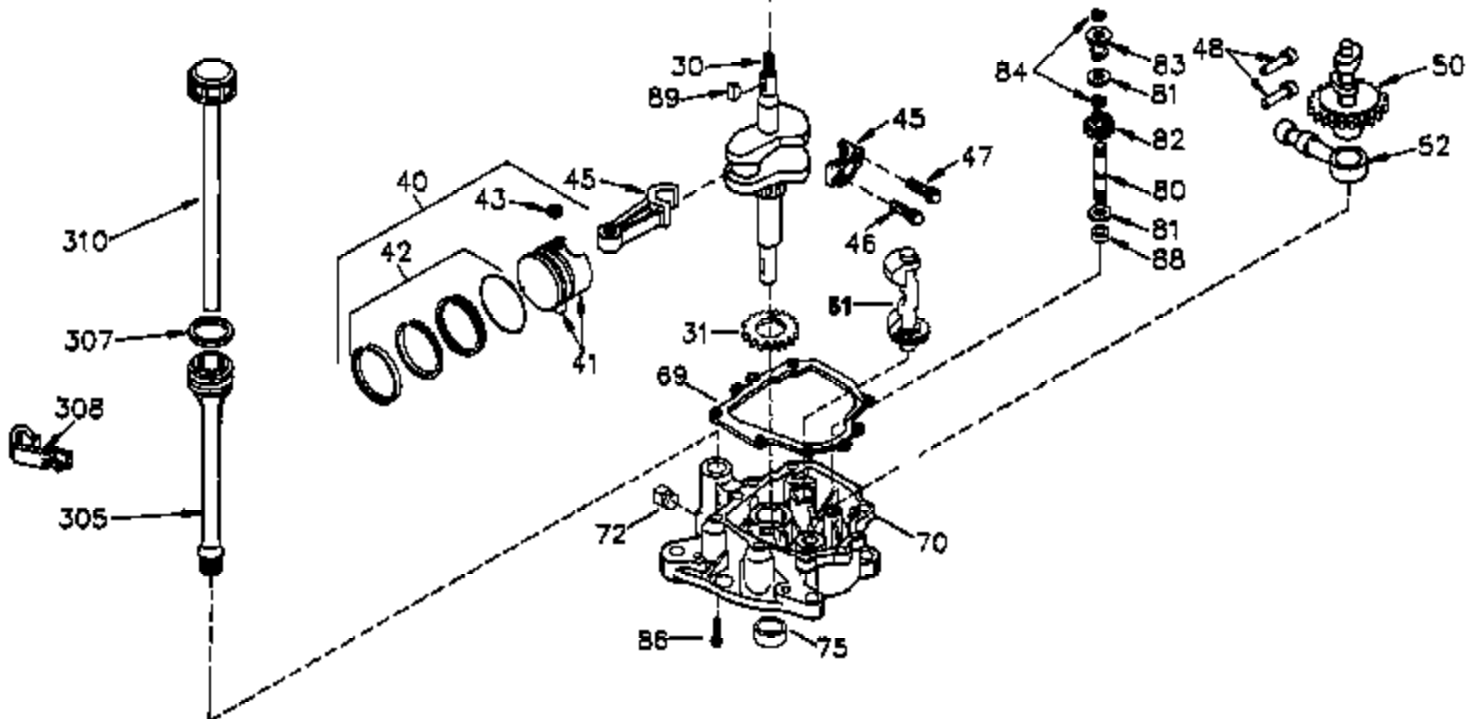

CONTINUED FROM PAGE 2

Ref #	Part Number	Qty	Description
30	35422A	1	Crankshaft
31	35327	1	Counterbalance Gear
40	35776A	1	Piston, Pin & Ring Set (Std.)
40	35777A	1	Piston, Pin & Ring Set (.010" OS)
40	35778A	1	Piston, Pin & Ring Set (.020" OS)
41	35773A	1	Piston & Pin Ass'y. (Std.) (Incl. 43)
41	35774A	1	Piston & Pin Ass'y. (.010" OS) (Incl. 43)
41	35775A	1	Piston & Pin Ass'y. (.020" OS) (Incl. 43)
42	35779	1	Ring Set (Std.)
42	35780	1	Ring Set (.010" OS)
42	35781	1	Ring Set (.020" OS)
43	35772	2	Piston Pin Retaining Ring
45	36895	1	Connecting Rod Ass'y. (Incl. 47)
47	651033	2	Connecting Rod Bolt
48	34034	2	Valve Lifter
50	35381	1	Camshaft (MCR)
51	35315A	1	Counterbalance Weight
52	31356	1	Oil Pump Ass'y.
69	35317	1	* Mounting Flange Gasket
70	35711A	1	Mounting Flange (Incl. 72, 75 & 80)
72	31927	1	Oil Drain Plug
75	35319	1	Oil Seal
80	35783	1	Governor Shaft
81	30590A	2	Washer
82	35378	1	Governor Gear Ass'y. (Incl. 81)
83	30588A	1	Governor Spool
84	29193	2	Retaining Ring
86	650833	7	Screw, 1/4-20 x 1-3/16"
88	31707A	1	Spacer (Incl. 81)
89	32589	1	Flywheel Key
123	33261	1	Intake Pipe Brace
124	651031	3	Screw, 1/4-20 x 9/16"
171	28424	1	Breather Element
178	29752	2	Nut & Lock Washer, 1/4-28
182	30088A	2	Screw, 1/4-28 x 1"
184	33263	1	* Carburetor To Intake Pipe Gasket
185	34926	1	Intake Pipe
223	650378	2	Screw, T-30, 5/16-18 x 1-3/32"
224	27915A	1	* Intake Pipe Gasket
234	650825	2	Nut & Lock Washer, 1/4-20
238	650834	2	Screw, 10-32 x 1-17/32"
239	33629	1	* Air Cleaner Gasket
240	35538B	1	Air Cleaner Body (Incl. 239)
245	35403	1	Air Cleaner Filter (Incl. 234)
245A	35404	1	Air Cleaner Filter
250	35961	1	Air Cleaner Cover
251	650886	2	Wing Nut, 1/4-20
292	26460	2	Fuel Line Clamp
305	35574	1	Oil Fill Tube
307	35499	1	"O" Ring
308	35437	1	Fill Tube Clip
310	35576	1	Dipstick
380	640091A	1	Carburetor (Incl. 184)
400	36452B	1	* Gasket Set (Incl. items marked PK i n notes)
420	730225A	1	SAE 30 4-Cycle Engine Oil (Quart)