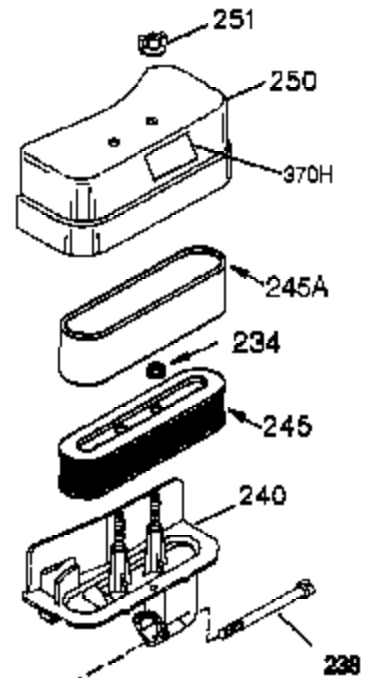

CONTINUED FROM PAGE 2

Ref #	Part Number	Qty	Description
30	35429A	1	Crankshaft
31	35327	1	Counterbalance Gear
40	35776	1	Piston, Pin & Ring Set (Std.)
40	35777	1	Piston, Pin & Ring Set (.010" OS)
40	35778	1	Piston, Pin & Ring Set (.020" OS)
41	35773	1	Piston & Pin Ass'y. (Std.) (Incl. 43)
41	35774	1	Piston & Pin Ass'y. (.010" OS) (Incl. 43)
41	35775	1	Piston & Pin Ass'y. (.020" OS) (Incl. 43)
42	35779	1	Ring Set (Std.)
42	35780	1	Ring Set (.010" OS)
42	35781	1	Ring Set (.020" OS)
43	35772	2	Piston Pin Retaining Ring
45	35330A	1	Connecting Rod Ass'y. (Incl. 46 & 47)
46	650908	1	Connecting Rod Bolt
47	650882	1	Connecting Rod Bolt
48	34034	2	Valve Lifter
50	35381	1	Camshaft (MCR)
51	35315A	1	Counterbalance Weight
52	31356	1	Oil Pump Ass'y.
69	35317	1	* Mounting Flange Gasket
70	35711A	1	Mounting Flange (Incl. 72, 75 & 80)
72	31927	1	Oil Drain Plug
75	35319	1	Oil Seal
80	35783	1	Governor Shaft
81	30590A	2	Washer
82	35378	1	Governor Gear Ass'y. (Incl. 81)
83	30588A	1	Governor Spool
84	29193	2	Retaining Ring
86	650833	7	Screw, 1/4-20 x 1-3/16"
88	31707A	1	Spacer (Incl. 81)
89	32589	1	Flywheel Key
123	33261	1	Intake Pipe Brace
124	650738	3	Screw, 1/4-20 x 5/8"
171	28424	1	Breather Element
178	29752	2	Nut & Lock Washer, 1/4-28
182	30088A	2	Screw, 1/4-28 x 1"
184	33263	1	* Carburetor To Intake Pipe Gasket
185	34926	1	Intake Pipe
223	650378	2	Screw, Torx T-30, 5/16-18 x 1-1/8"
224	27915A	1	* Intake Pipe Gasket
234	650825	2	Nut & Lock Washer, 1/4-20
238	650834	2	Screw, 10-32 x 1-17/32"
239	33629	1	* Air Cleaner Gasket
240	35538B	1	Air Cleaner Body (Incl. 239)
245	35403	1	Air Cleaner Filter (Incl. 234)
245A	35404	1	Air Cleaner Filter
250	35961	1	Air Cleaner Cover
251	650886	2	Wing Nut, 1/4-20
292	26460	2	Fuel Line Clamp
305	35574	1	Oil Fill Tube
307	35499	1	"O" Ring
308	35437	1	Fill Tube Clip
310	35576	1	Dipstick
380	632691	1	Carburetor (Incl. 184)