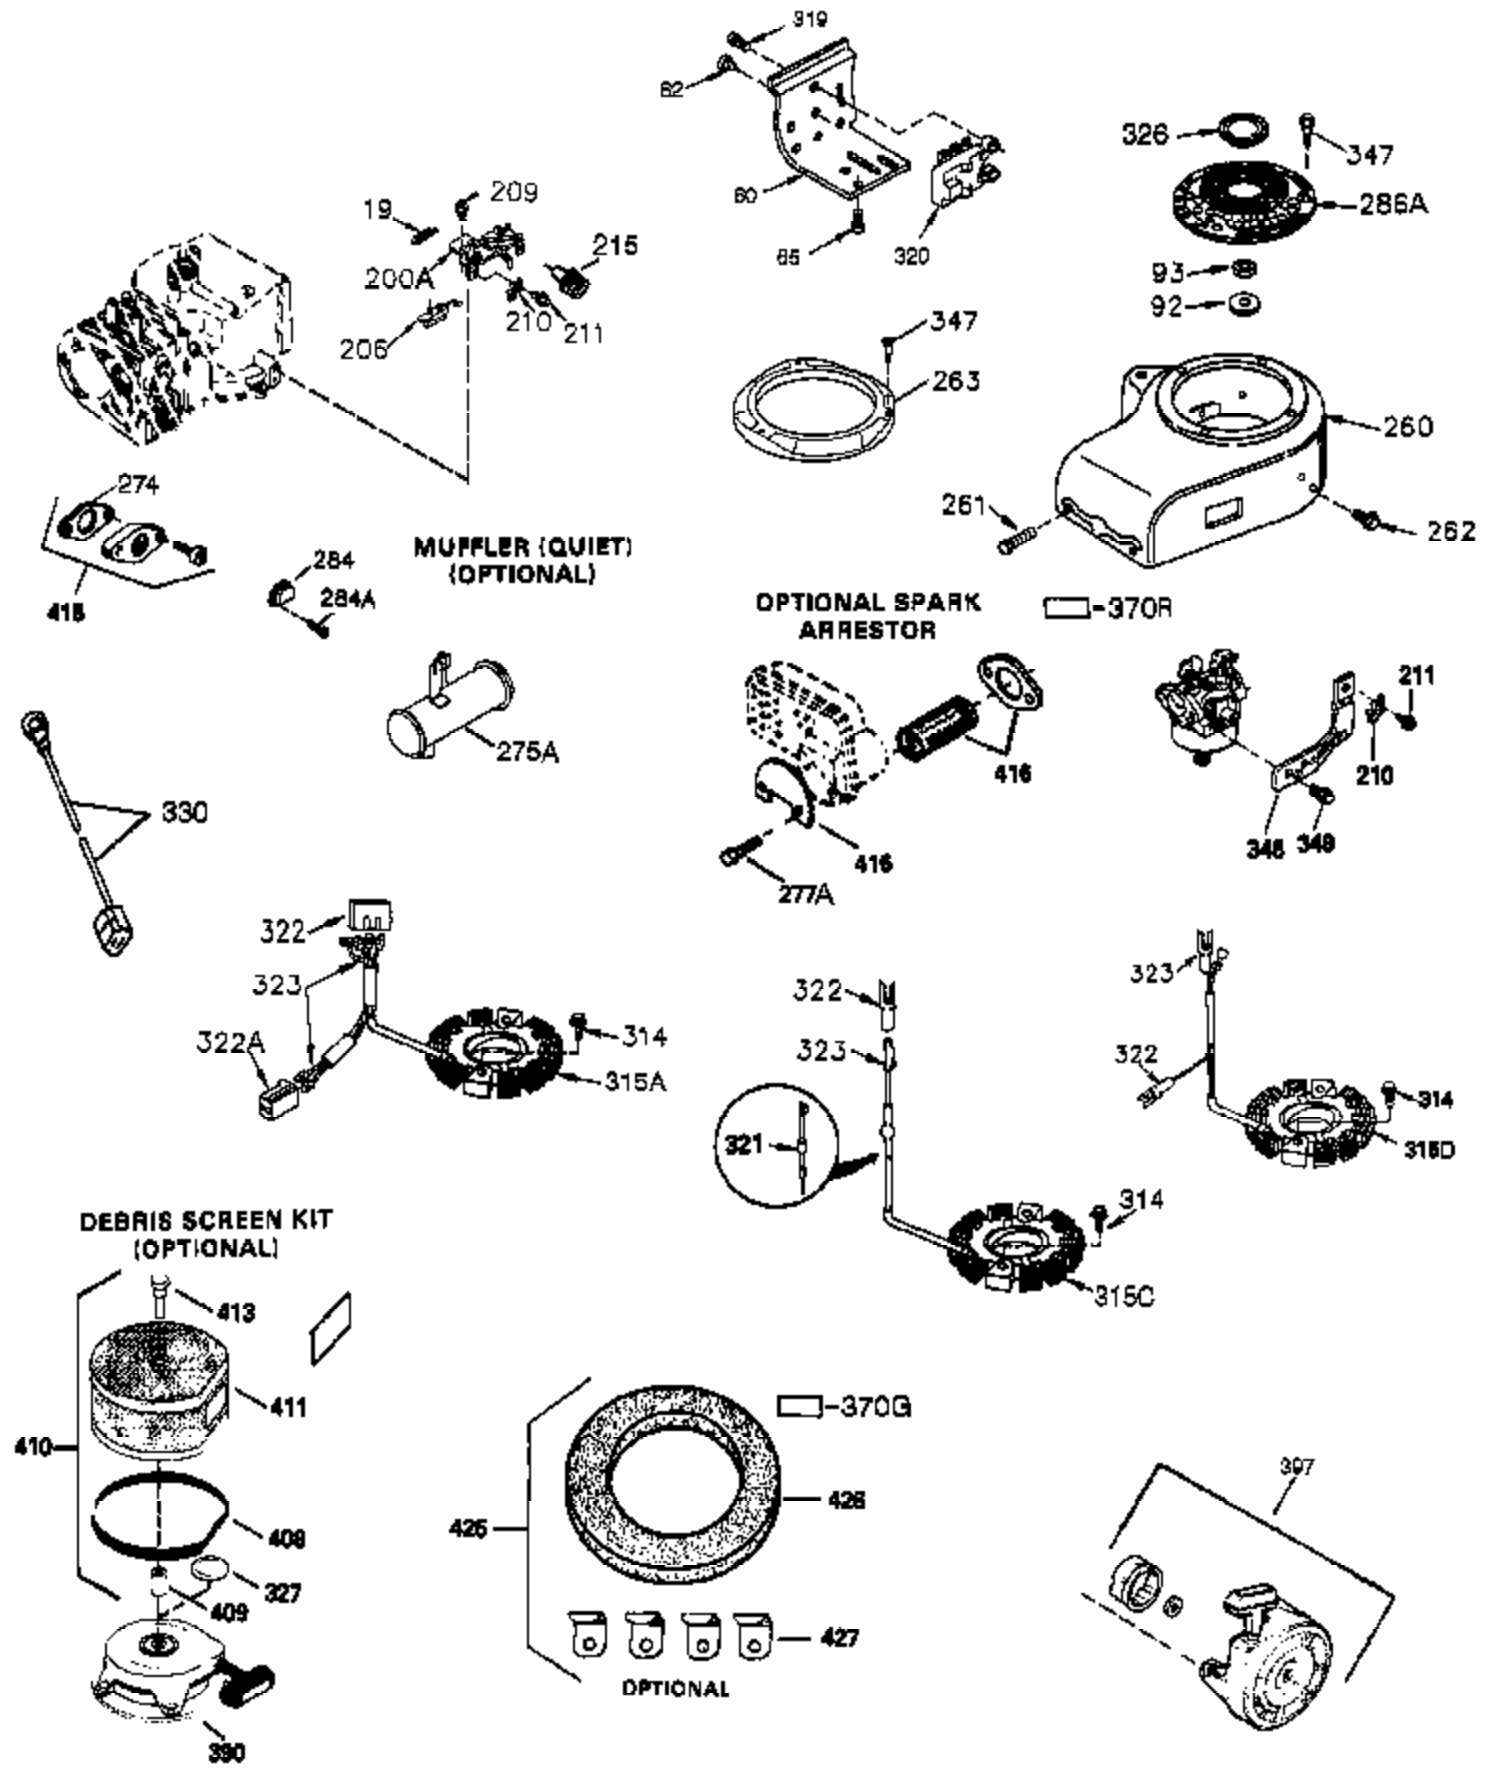

Ref #	Part Number	Qty	Description
60	33273A	1	Blower Housing Extension
62	650760	1	Screw, 8-32 x 3/8"
65	650128	1	Screw, 10-24 x 1/2"
92	650880	1	Lock Washer
93	650881	1	Flywheel Nut
171	28424	1	Breather Element
209	650902	2	Screw, 10-32 x 7/16"
210	27793	1	Conduit Clip
211	28942	1	Screw, 10-32 x 3/8"
260	36266	1	Blower Housing
261	650788	2	Screw, 5/16-18 x 3/4"
262	29747B	2	Screw, Torx T-40, 5/16-24 x 21/32"
263	35963	1	Trim Ring
314	650873	2	Screw, 1/4-20 x 3/4"
321	611161	1	Diode
322	611117	1	Connector Body
323	611118	1	Terminal
326	36210	1	Screen Plug
347	650949	3	Screw, 10-32 x 9/16"