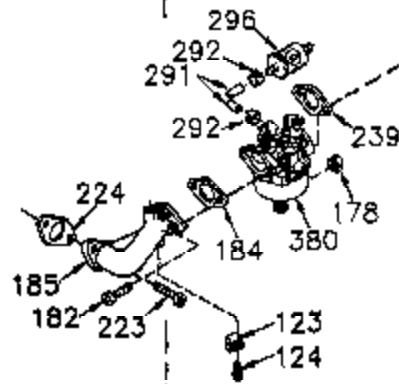

CONTINUED FROM PAGE 2

Ref #	Part Number	Qty	Description
30	35429A	1	Crankshaft
31	35327	1	Counterbalance Gear
40	35776A	1	Piston, Pin & Ring Set (Std.)
40	35777A	1	Piston, Pin & Ring Set (.010" OS)
40	35778A	1	Piston, Pin & Ring Set (.020" OS)
41	35773A	1	Piston & Pin Ass'y. (Std.) (Incl. 43)
41	35774A	1	Piston & Pin Ass'y. (.010" OS) (Incl. 43)
41	35775A	1	Piston & Pin Ass'y. (.020" OS) (Incl. 43)
42	35779	1	Ring Set (Std.)
42	35780	1	Ring Set (.010" OS)
42	35781	1	Ring Set (.020" OS)
43	35772	2	Piston Pin Retaining Ring
45	36895	1	Connecting Rod Ass'y. (Incl. 47)
47	651033	2	Connecting Rod Bolt
48	34034	2	Valve Lifter
50	35381	1	Camshaft (MCR)
51	35315A	1	Counterbalance Weight
52	31356	1	Oil Pump Ass'y.
69	35317	1	* Mounting Flange Gasket
70	35711A	1	Mounting Flange (Incl. 72, 75 & 80)
72	31927	1	Oil Drain Plug
75	35319	1	Oil Seal
80	35783	1	Governor Shaft
81	30590A	2	Washer
82	35378	1	Governor Gear Ass'y. (Incl. 81)
83	30588A	1	Governor Spool
84	29193	2	Retaining Ring
86	650833	7	Screw, 1/4-20 x 1-3/16"
88	31707A	1	Spacer (Incl. 81)
89	32589	1	Flywheel Key
123	33261	1	Intake Pipe Brace
124	651031	3	Screw, 1/4-20 x 9/16"
171	28424	1	Breather Element
178	29752	2	Nut & Lock Washer, 1/4-28
182	30088A	2	Screw, 1/4-28 x 1"
184	33263	1	* Carburetor To Intake Pipe Gasket
185	34926	1	Intake Pipe
223	650378	2	Screw, Torx T-30, 5/16-18 x 1-1/8"
224	27915A	1	* Intake Pipe Gasket
234	650825	2	Nut & Lock Washer, 1/4-20
238	650834	2	Screw, 10-32 x 1-17/32"
239	33629	1	* Air Cleaner Gasket
240	35538B	1	Air Cleaner Body (Incl. 239)
245	35403	1	Air Cleaner Filter (Incl. 234)
245A	35404	1	Air Cleaner Filter
250	35961	1	Air Cleaner Cover
250	35961	1	Air Cleaner Cover
251	650886	2	Wing Nut, 1/4-20
251	650886	2	Wing Nut, 1/4-20
292	26460	1	Fuel Line Clamp
305	35574	1	Oil Fill Tube
307	35499	1	"O" Ring
308	35437	1	Fill Tube Clip
310	35576	1	Dipstick
380	640078	1	Carburetor (Incl. 184)