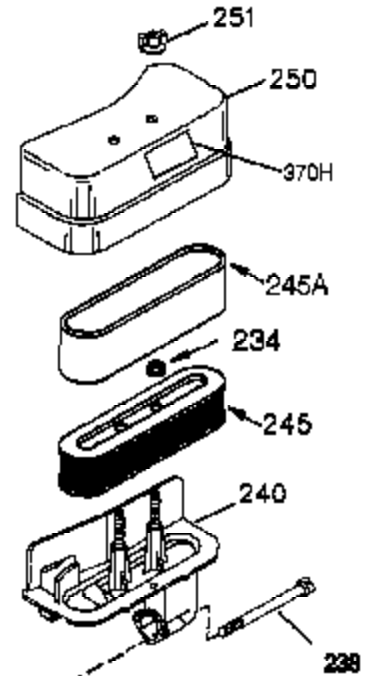

CONTINUED FROM PAGE 2

Ref #	Part Number	Qty	Description
30	35429A	1	Crankshaft
31	35327	1	Counterbalance Gear
40	35776A	1	Piston, Pin & Ring Set (Std.)
40	35777A	1	Piston, Pin & Ring Set (.010" OS)
40	35778A	1	Piston, Pin & Ring Set (.020" OS)
41	35773A	1	Piston & Pin Ass'y. (Std.) (Incl. 43)
41	35774A	1	Piston & Pin Ass'y. (.010" OS) (Incl. 43)
41	35775A	1	Piston & Pin Ass'y. (.020" OS) (Incl. 43)
42	35779	1	Ring Set (Std.)
42	35780	1	Ring Set (.010" OS)
42	35781	1	Ring Set (.020" OS)
43	35772	2	Piston Pin Retaining Ring
45	36895	1	Connecting Rod Ass'y. (Incl. 47)
47	651033	2	Connecting Rod Bolt
48	34034	2	Valve Lifter
50	35381	1	Camshaft (MCR)
51	35315A	1	Counterbalance Weight
52	31356	1	Oil Pump Ass'y.
69	35317	1	* Mounting Flange Gasket
70	35711A	1	Mounting Flange (Incl. 72, 75 & 80)
72	31927	1	Oil Drain Plug
75	35319	1	Oil Seal
80	35783	1	Governor Shaft
81	30590A	2	Washer
82	35378	1	Governor Gear Ass'y. (Incl. 81)
83	30588A	1	Governor Spool
84	29193	2	Retaining Ring
86	650833	7	Screw, 1/4-20 x 1-3/16"
88	31707A	1	Spacer (Incl. 81)
89	32589	1	Flywheel Key
123	33261	1	Intake Pipe Brace
124	651031	3	Screw, 1/4-20 x 9/16"
171	28424	1	Breather Element
178	29752	2	Nut & Lock Washer, 1/4-28
182	30088A	2	Screw, 1/4-28 x 1"
184	33263	1	* Carburetor To Intake Pipe Gasket
185	34926	1	Intake Pipe
223	650378	2	Screw, Torx T-30, 5/16-18 x 1-1/8"
224	27915A	1	* Intake Pipe Gasket
234	650825	2	Nut & Lock Washer, 1/4-20
238	650834	2	Screw, 10-32 x 1-17/32"
239	33629	1	* Air Cleaner Gasket
240	35538B	1	Air Cleaner Body (Incl. 239)
245	35403	1	Air Cleaner Filter (Incl. 234)
245A	35404	1	Air Cleaner Filter
250	35961	1	Air Cleaner Cover
250	35961	1	Air Cleaner Cover
251	650886	2	Wing Nut, 1/4-20
251	650886	2	Wing Nut, 1/4-20
292	26460	1	Fuel Line Clamp
305	35574	1	Oil Fill Tube
307	35499	1	"O" Ring
308	35437	1	Fill Tube Clip
310	35576	1	Dipstick
380	640078	1	Carburetor (Incl. 184)