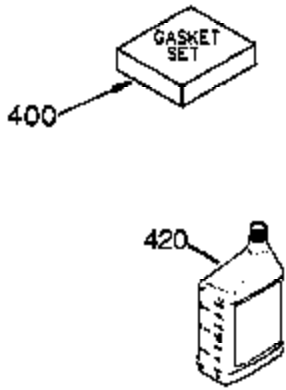

CONTINUED FROM PAGE 2

Ref #	Part Number	Qty	Description
30	35429A	1	Crankshaft
31	35327	1	Counterbalance Gear
40	35776A	1	Piston, Pin & Ring Set (Std.)
40	35777A	1	Piston, Pin & Ring Set (.010" OS)
40	35778A	1	Piston, Pin & Ring Set (.020" OS)
41	35773A	1	Piston & Pin Ass'y. (Std.) (Incl. 43)
41	35774A	1	Piston & Pin Ass'y. (.010" OS) (Incl. 43)
41	35775A	1	Piston & Pin Ass'y. (.020" OS) (Incl. 43)
42	35779	1	Ring Set (Std.)
42	35780	1	Ring Set (.010" OS)
42	35781	1	Ring Set (.020" OS)
43	35772	2	Piston Pin Retaining Ring
45	36895	1	Connecting Rod Ass'y. (Incl. 47)
47	651033	2	Connecting Rod Bolt
48	34034	2	Valve Lifter
50	35381	1	Camshaft (MCR)
51	35315A	1	Counterbalance Weight
52	31356	1	Oil Pump Ass'y.
69	35317	1	* Mounting Flange Gasket
70	35711A	1	Mounting Flange (Incl. 72, 75 & 80)
72	31927	1	Oil Drain Plug
75	35319	1	Oil Seal
80	35783	1	Governor Shaft
81	30590A	2	Washer
82	35378	1	Governor Gear Ass'y. (Incl. 81)
83	30588A	1	Governor Spool
84	29193	2	Retaining Ring
86	650833	7	Screw, 1/4-20 x 1-3/16"
88	31707A	1	Spacer (Incl. 81)
89	32589	1	Flywheel Key
123	33261	1	Intake Pipe Brace
124	651031	3	Screw, 1/4-20 x 9/16"
171	28424	1	Breather Element
178	29752	2	Nut & Lock Washer, 1/4-28
182	30088A	2	Screw, 1/4-28 x 1"
184	33263	1	* Carburetor To Intake Pipe Gasket
185	34926	1	Intake Pipe
223	650378	2	Screw, Torx T-30, 5/16-18 x 1-1/8"
224	27915A	1	* Intake Pipe Gasket
234	650825	2	Nut & Lock Washer, 1/4-20
238	650834	2	Screw, 10-32 x 1-17/32"
239	33629	1	* Air Cleaner Gasket
240	35538B	1	Air Cleaner Body (Incl. 239)
245	35403	1	Air Cleaner Filter (Incl. 234)
245A	35404	1	Air Cleaner Filter
250	35961	1	Air Cleaner Cover
250	35961	1	Air Cleaner Cover
251	650886	2	Wing Nut, 1/4-20
251	650886	2	Wing Nut, 1/4-20
292	26460	1	Fuel Line Clamp
305	35574	1	Oil Fill Tube
307	35499	1	"O" Ring
308	35437	1	Fill Tube Clip
310	35576	1	Dipstick
380	640078	1	Carburetor (Incl. 184)