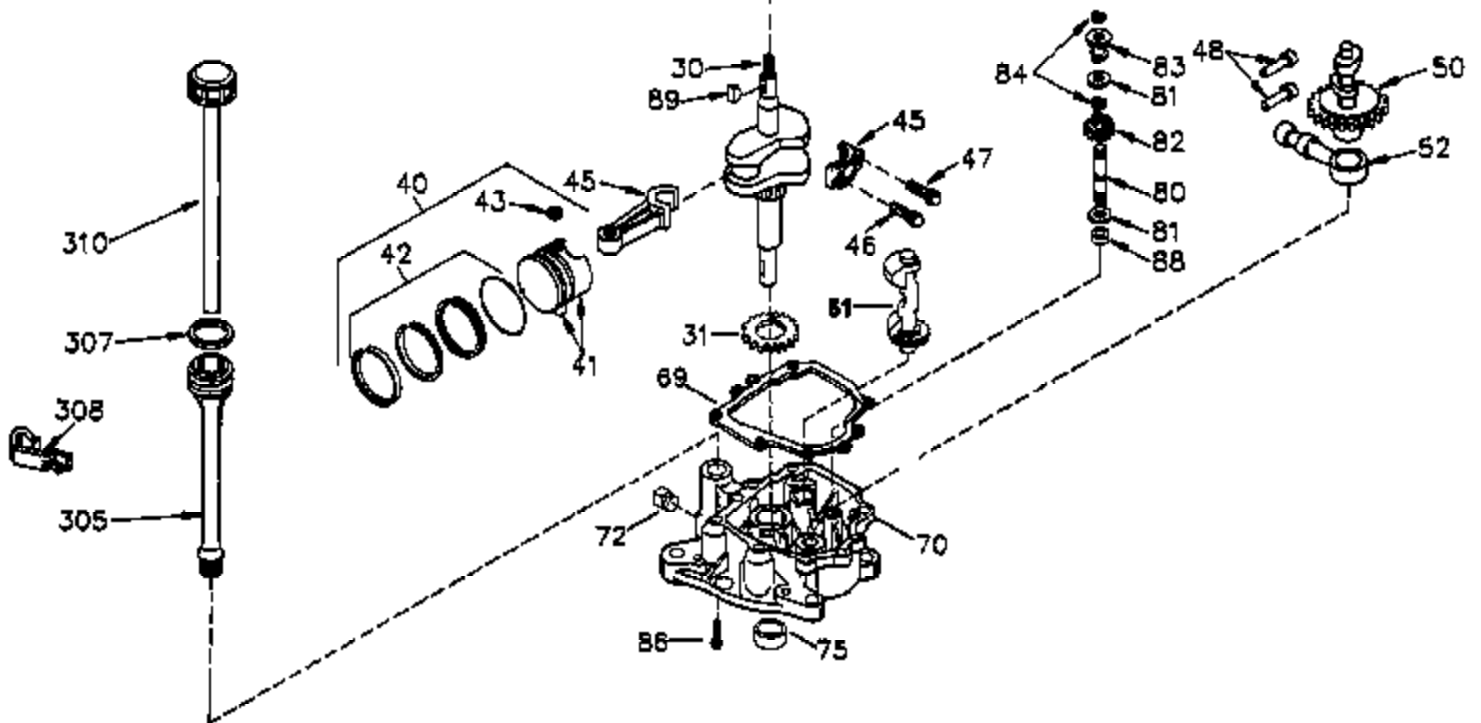

CONTINUED FROM PAGE 2

Ref #	Part Number	Qty	Description
30	35429A	1	Crankshaft
31	35327	1	Counterbalance Gear
40	35776A	1	Piston, Pin & Ring Set (Std.)
40	35777A	1	Piston, Pin & Ring Set (.010" OS)
40	35778A	1	Piston, Pin & Ring Set (.020" OS)
41	35773A	1	Piston & Pin Ass'y. (Std.) (Incl. 43)
41	35774A	1	Piston & Pin Ass'y. (.010" OS) (Incl. 43)
41	35775A	1	Piston & Pin Ass'y. (.020" OS) (Incl. 43)
42	35779	1	Ring Set (Std.)
42	35780	1	Ring Set (.010" OS)
42	35781	1	Ring Set (.020" OS)
43	35772	2	Piston Pin Retaining Ring
45	36895	1	Connecting Rod Ass'y. (Incl. 47)
47	651033	2	Connecting Rod Bolt
48	34034	2	Valve Lifter
50	35381	1	Camshaft (MCR)
51	35315A	1	Counterbalance Weight
52	31356	1	Oil Pump Ass'y.
69	35317	1	* Mounting Flange Gasket
70	35711A	1	Mounting Flange (Incl. 72, 75 & 80)
72	31927	1	Oil Drain Plug
75	35319	1	Oil Seal
80	35783	1	Governor Shaft
81	30590A	2	Washer
82	35378	1	Governor Gear Ass'y. (Incl. 81)
83	30588A	1	Governor Spool
84	29193	2	Retaining Ring
86	650833	7	Screw, 1/4-20 x 1-3/16"
88	31707A	1	Spacer (Incl. 81)
89	32589	1	Flywheel Key
123	33261	1	Intake Pipe Brace
124	651031	3	Screw, 1/4-20 x 9/16"
171	28424	1	Breather Element
178	29752	2	Nut & Lock Washer, 1/4-28
182	30088A	2	Screw, 1/4-28 x 1"
184	33263	1	* Carburetor To Intake Pipe Gasket
185	34926	1	Intake Pipe
223	650378	2	Screw, Torx T-30, 5/16-18 x 1-1/8"
224	27915A	1	* Intake Pipe Gasket
234	650825	2	Nut & Lock Washer, 1/4-20
238	650834	2	Screw, 10-32 x 1-17/32"
239	33629	1	* Air Cleaner Gasket
240	35538B	1	Air Cleaner Body (Incl. 239)
245	35403	1	Air Cleaner Filter (Incl. 234)
245A	35404	1	Air Cleaner Filter
250	35961	1	Air Cleaner Cover
250	35961	1	Air Cleaner Cover
251	650886	2	Wing Nut, 1/4-20
251	650886	2	Wing Nut, 1/4-20
292	26460	1	Fuel Line Clamp
305	35574	1	Oil Fill Tube
307	35499	1	"O" Ring
308	35437	1	Fill Tube Clip
310	35576	1	Dipstick
380	640078	1	Carburetor (Incl. 184)