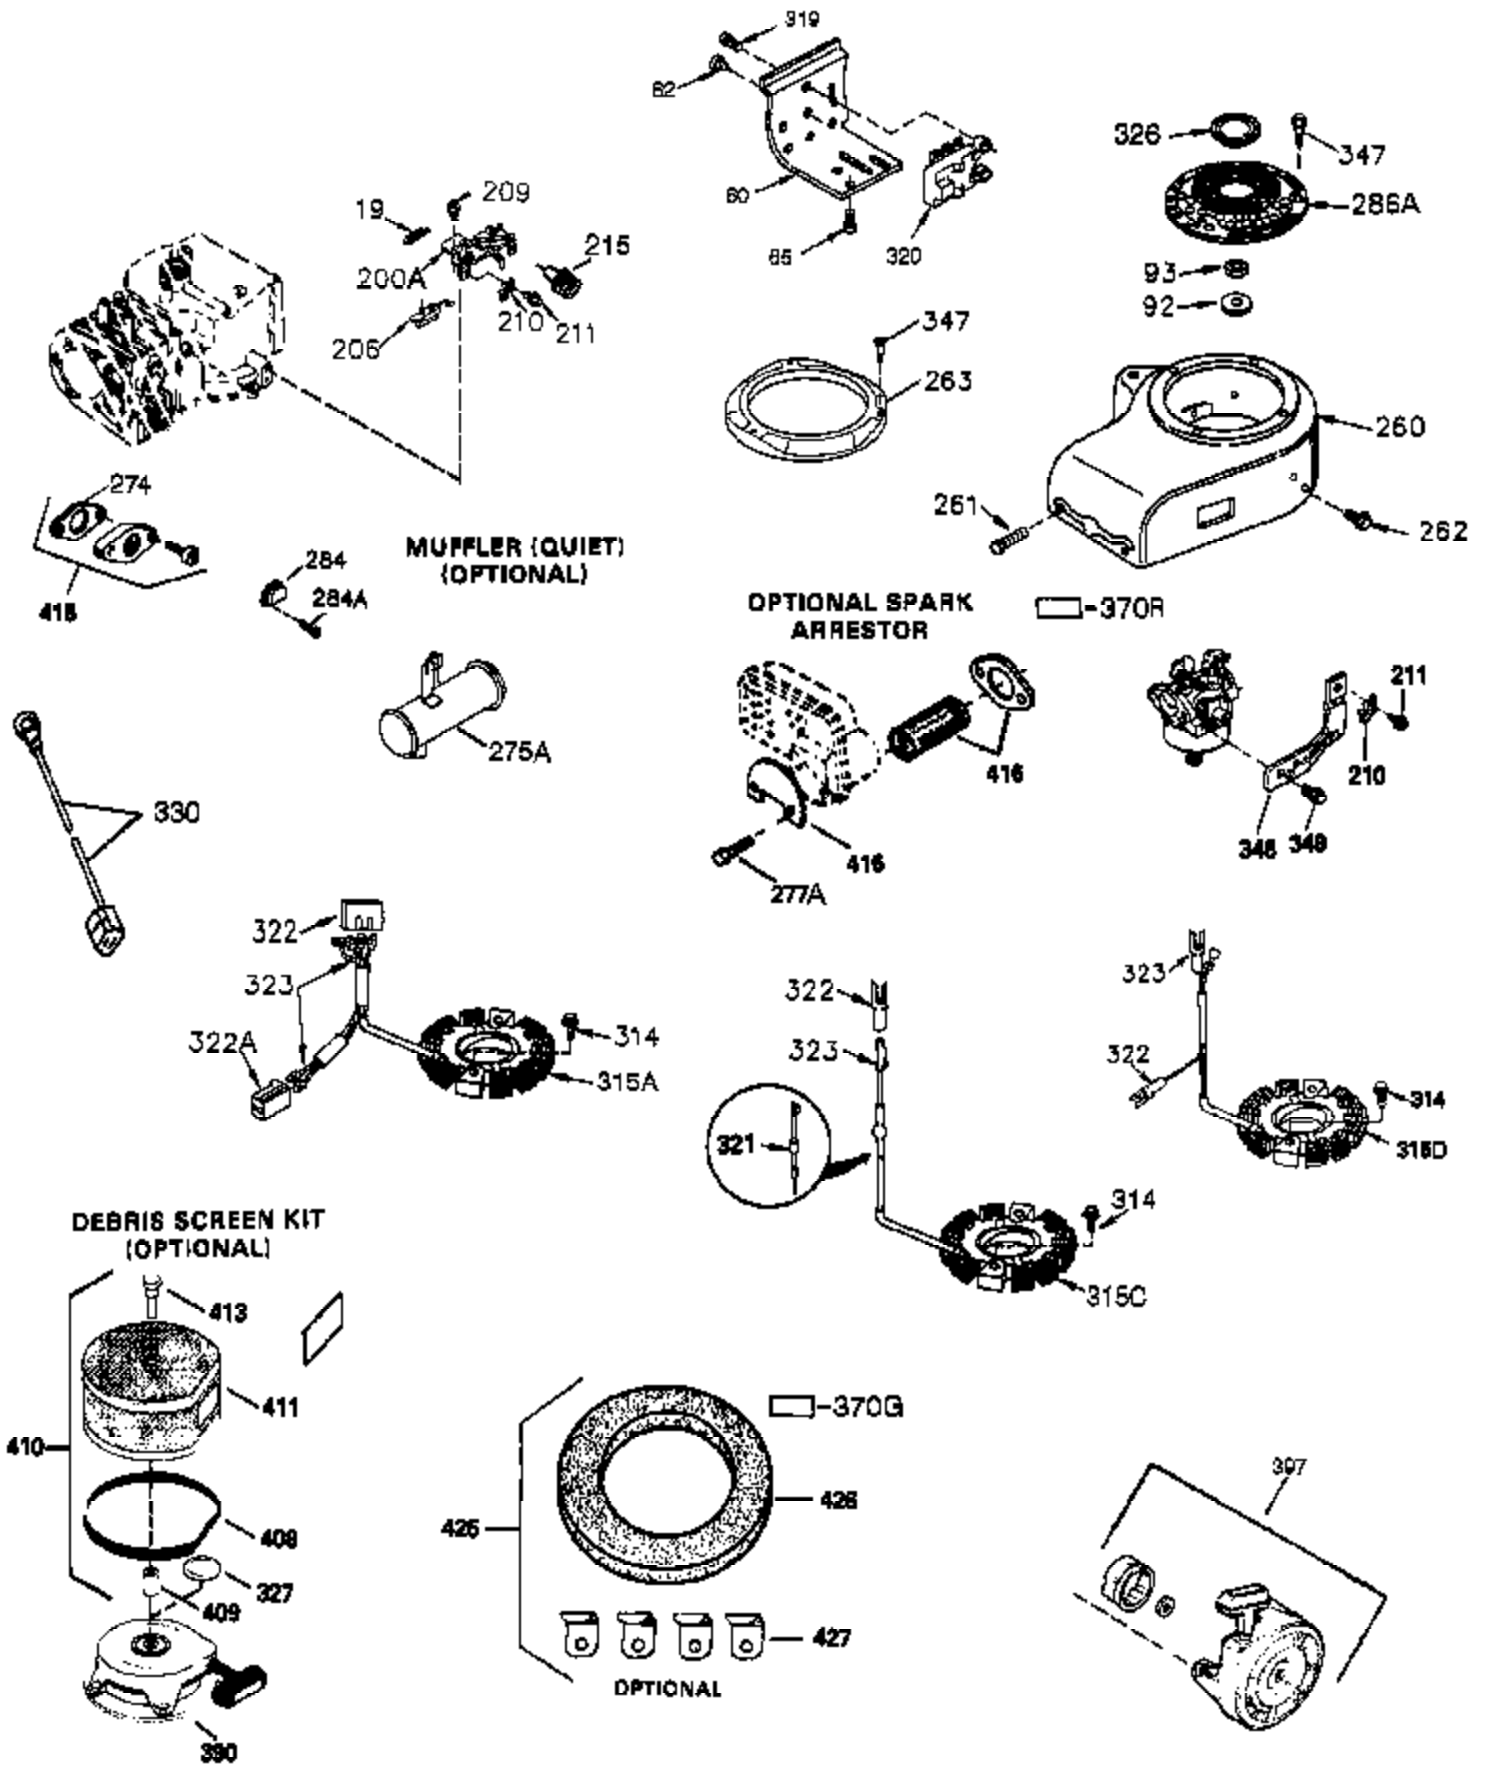

Ref #	Part Number	Qty	Description
60	33273A	1	Blower Housing Extension
62	650760	1	Screw, 8-32 x 3/8"
65	651028	1	Screw, 10-24 x 1/2"
92	650880	1	Lock Washer
93	650881	1	Flywheel Nut
171	28424	1	Breather Element
209	650902	2	Screw, 10-32 x 7/16"
210	27793	2	Conduit Clip
211	28942	2	Screw, 10-32 x 3/8"
260	36266	1	Blower Housing
261	650788	2	Screw, 5/16-18 x 3/4"
262	29747B	2	Screw, Torx T-40, 5/16-24 x 21/32"
263	35963	1	Trim Ring
314	650873	2	Screw, 1/4-20 x 3/4"
321	611161	1	Diode
322	611117	1	Connector Body
323	611118	1	Terminal
326	36210	1	Screen Plug
347	650949	3	Screw, 10-32 x 9/16"
348	35426	1	Choke Bracket
349	650767	2	Screw, 8-32 x 27/64"