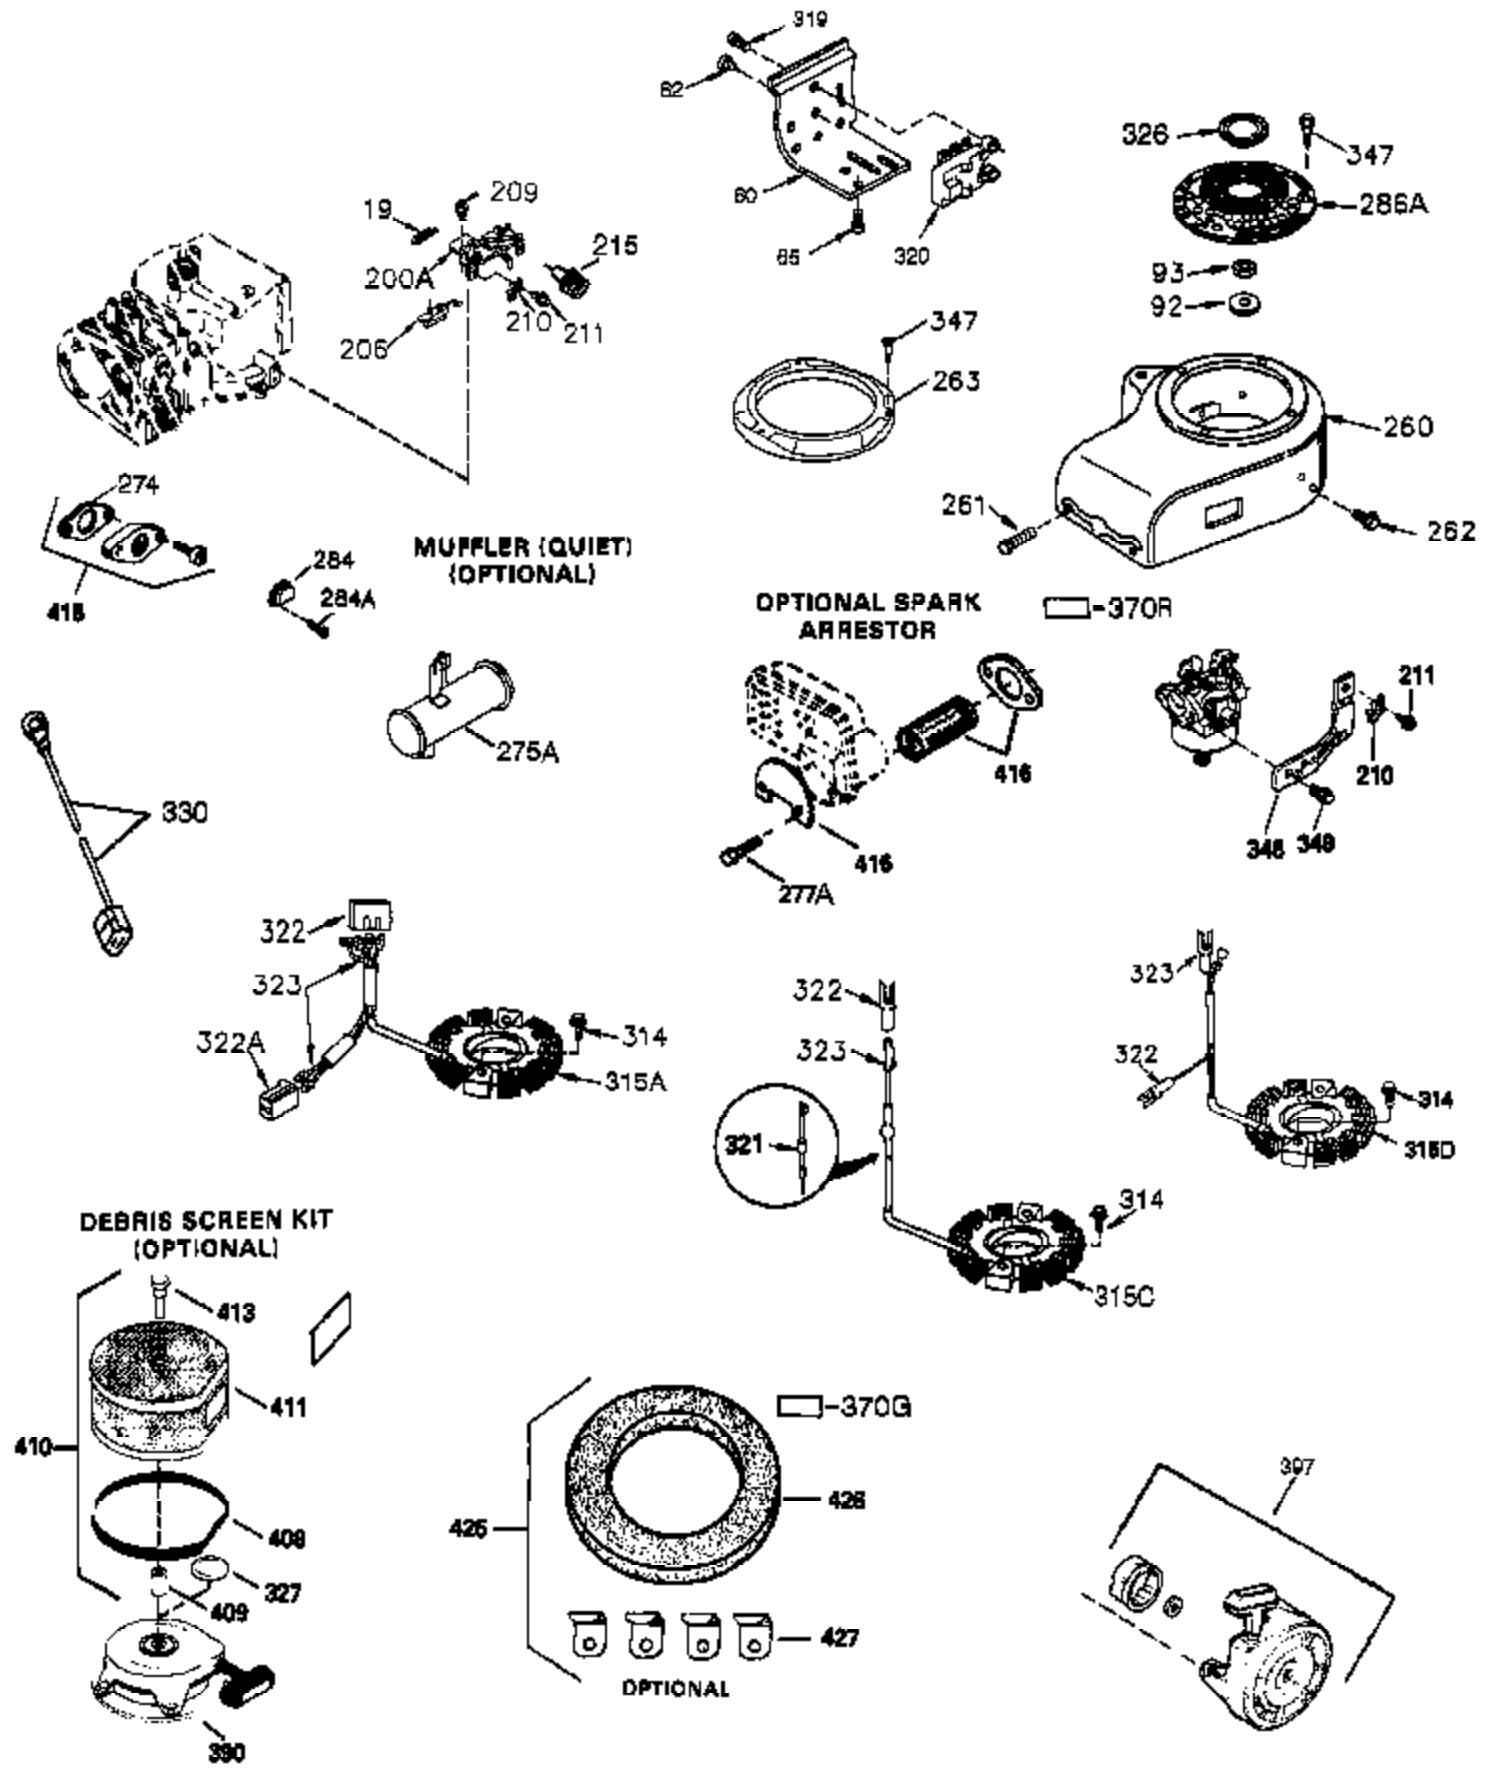

Ref #	Part Number	Qty	Description
60	33273A	1	Blower Housing Extension
62	650760	1	Screw, 8-32 x 3/8"
65	651028	1	Screw, 10-24 x 1/2"
92	650880	1	Lock Washer
93	650881	1	Flywheel Nut
171	28424	1	Breather Element
209	651081	2	Screw, 10-32 x 15/32"
210	27793	2	Conduit Clip
211	28942	2	Screw, 10-32 x 3/8"
260	36266	1	Blower Housing
261	650788	2	Screw, 5/16-18 x 3/4"
262	29747B	2	Screw, Torx T-40, 5/16-24 x 21/32"
263	35963	1	Trim Ring
314	650873	2	Screw, 1/4-20 x 3/4"
321	611161	1	Diode
322	611117	1	Connector Body
323	611118	1	Terminal
326	36210	1	Screen Plug
347	650949	3	Screw, 10-32 x 9/16"
348	35426	1	Choke Bracket
349	650767	2	Screw, 8-32 x 27/64"