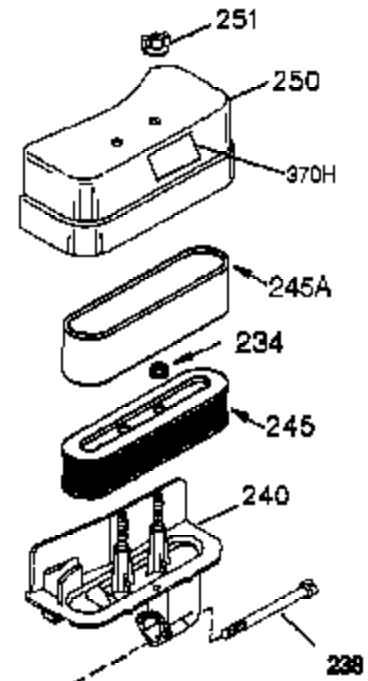

CONTINUED FROM PAGE 2

Ref #	Part Number	Qty	Description
30	35429A	1	Crankshaft
31	35327	1	Counterbalance Gear
40	35776A	1	Piston, Pin & Ring Set (Std.)
40	35777A	1	Piston, Pin & Ring Set (.010" OS)
40	35778A	1	Piston, Pin & Ring Set (.020" OS)
41	35773A	1	Piston & Pin Ass'y. (Std.) (Incl. 43)
41	35774A	1	Piston & Pin Ass'y. (.010" OS) (Incl. 43)
41	35775A	1	Piston & Pin Ass'y. (.020" OS) (Incl. 43)
42	35779	1	Ring Set (Std.)
42	35780	1	Ring Set (.010" OS)
42	35781	1	Ring Set (.020" OS)
43	35772	2	Piston Pin Retaining Ring
45	36895	1	Connecting Rod Ass'y. (Incl. 47)
47	651033	2	Connecting Rod Bolt
48	34034	2	Valve Lifter
50	35381	1	Camshaft (MCR)
51	35315A	1	Counterbalance Weight
52	31356	1	Oil Pump Ass'y.
69	35317	1	* Mounting Flange Gasket
70	35711A	1	Mounting Flange (Incl. 72, 75 & 80)
72	31927	1	Oil Drain Plug
75	35319	1	Oil Seal
80	35783	1	Governor Shaft
81	30590A	2	Washer
82	35378	1	Governor Gear Ass'y. (Incl. 81)
83	30588A	1	Governor Spool
84	29193	2	Retaining Ring
86	650833	7	Screw, 1/4-20 x 1-3/16"
88	31707A	1	Spacer (Incl. 81)
89	32589	1	Flywheel Key
123	33261	1	Intake Pipe Brace
124	651031	3	Screw, 1/4-20 x 9/16"
171	28424	1	Breather Element
178	29752	2	Nut & Lock Washer, 1/4-28
182	30088A	2	Screw, 1/4-28 x 1"
184	33263	1	* Carburetor To Intake Pipe Gasket
185	34926	1	Intake Pipe
223	650378	2	Screw, T-30, 5/16-18 x 1-3/32"
224	27915A	1	* Intake Pipe Gasket
234	650825	2	Nut & Lock Washer, 1/4-20
238	650834	2	Screw, 10-32 x 1-17/32"
239	33629	1	* Air Cleaner Gasket
240	35538B	1	Air Cleaner Body (Incl. 239)
245	35403	1	Air Cleaner Filter (Incl. 234)
245A	35404	1	Air Cleaner Filter
250	35961	1	Air Cleaner Cover
250	35961	1	Air Cleaner Cover
251	650886	2	Wing Nut, 1/4-20
251	650886	2	Wing Nut, 1/4-20
292	26460	1	Fuel Line Clamp
305	35574	1	Oil Fill Tube
307	35499	1	"O" Ring
308	35437	1	Fill Tube Clip
310	35576	1	Dipstick
380	640078A	1	Carburetor (Incl. 184)
400	36452B	1	* Gasket Set (Incl. items marked PK i n notes)
420	730225A	1	SAE 30 4-Cycle Engine Oil (Quart)