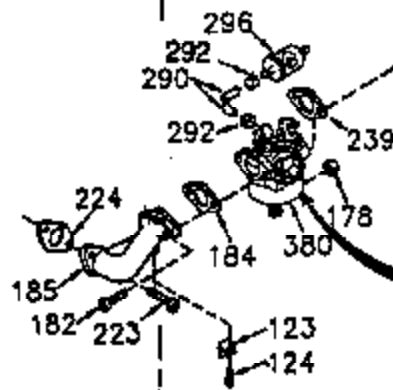

VIEW 2 OF 4

CONTINUED FROM PAGE 2

Ref #	Part Number	Qty	Description
30	35429A	1	Crankshaft
31	35327	1	Counterbalance Gear
40	35776	1	Piston, Pin & Ring Set (Std.)
40	35777	1	Piston, Pin & Ring Set (.010" OS)
40	35778	1	Piston, Pin & Ring Set (.020" OS)
41	35773	1	Piston & Pin Ass'y. (Std.) (Incl. 43)
41	35774	1	Piston & Pin Ass'y. (.010" OS) (Incl. 43)
41	35775	1	Piston & Pin Ass'y. (.020" OS) (Incl. 43)
42	35779	1	Ring Set (Std.)
42	35780	1	Ring Set (.010" OS)
42	35781	1	Ring Set (.020" OS)
43	35772	2	Piston Pin Retaining Ring
45	35330A	1	Connecting Rod Ass'y. (Incl. 46 & 47)
46	650908	1	Connecting Rod Bolt
47	650882	1	Connecting Rod Bolt
48	34034	2	Valve Lifter
50	35381	1	Camshaft (MCR)
51	35315A	1	Counterbalance Weight
52	31356	1	Oil Pump Ass'y.
64	650990	1	Screw, 5/16-18 x 15/32"
69	35317	1	* Mounting Flange Gasket
70	35711A	1	Mounting Flange (Incl. 72, 75 & 80)
72	31927	1	Oil Drain Plug
75	35319	1	Oil Seal
80	35783	1	Governor Shaft
81	30590A	2	Washer
82	35378	1	Governor Gear Ass'y. (Incl. 81)
83	30588A	1	Governor Spool
84	29193	2	Retaining Ring
86	650833	7	Screw, 1/4-20 x 1-3/16"
88	31707A	1	Spacer (Incl. 81)
89	32589	1	Flywheel Key
123	33261	1	Intake Pipe Brace
124	650738	3	Screw, 1/4-20 x 5/8"
178	29752	2	Nut & Lock Washer, 1/4-28
182	30088A	2	Screw, 1/4-28 x 1"
184	33263	1	* Carburetor To Intake Pipe Gasket
185	34926	1	Intake Pipe
223	650378	2	Screw, Torx T-30, 5/16-18 x 1-1/8"
224	27915A	1	* Intake Pipe Gasket
234	650825	2	Nut & Lock Washer, 1/4-20
238	650834	2	Screw, 10-32 x 1-17/32"
239	33629	1	* Air Cleaner Gasket
240	35538B	1	Air Cleaner Body (Incl. 239)
245A	35404	1	Air Cleaner Filter
245	35403	1	Air Cleaner Filter (Incl. 234)
250	35961	1	Air Cleaner Cover
251	650886	2	Wing Nut, 1/4-20
290	30705	1	Fuel Line
292	26460	2	Fuel Line Clamp
305	35574	1	Oil Fill Tube
307	35499	1	"O" Ring
308	35437	1	Fill Tube Clip
310	35576	1	Dipstick
380	632690	1	Carburetor (Incl. 184)