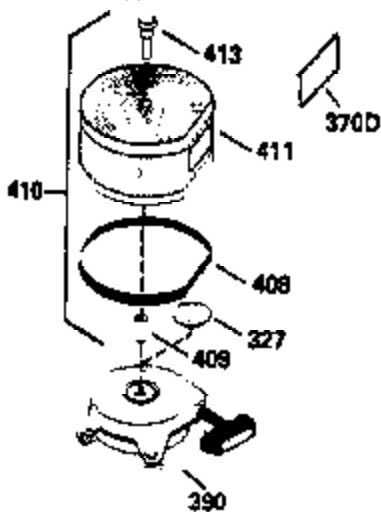

VIEW 3 OF 4

Ref #	Part Number	Qty	Description
46	650908	1	Connecting Rod Bolt
62	650760	1	Screw, 8-32 x 3/8"
63	28545	1	Grommet
64	650990	1	Screw, 5/16-18 x 15/32"
68	33356	1	Ground Terminal
210	27793	1	Conduit Clip
211	28942	1	Screw, 10-32 x 3/8"
277	650729	2	Screw, 5/16-18 x 3-3/16"
314	650873	2	Screw, 1/4-20 x 3/4"
315	611116	1	Alternator Coil (3 Amp)(Incl. 321 - 3 23)
321	611161	1	Diode
322	611117	1	Connector Body
323	611118	1	Terminal

VIEW 4 OF 4
 STANDARD POINT IGNITION

**MUFFLER (QUIET)
 (OPTIONAL)**

OPTIONAL SPARK ARRESTOR

**DEBRIS SCREEN KIT
 (OPTIONAL)**

Ref #	Part Number	Qty	Description
16	36494	1	Governor Lever
19A	36495	1	Extension Spring
46	650908	1	Connecting Rod Bolt
64	650990	1	Screw, 5/16-18 x 15/32"
92	650880	1	Lock Washer
93	650881	1	Flywheel Nut
103	651007	2	Screw, Torx T-15, 10-24 x 15/16"
186	33860	1	Governor Link
200	35956	1	Control Bracket (Incl. 203 & 204)
209	650902	2	Screw, 10-32 x 7/16"
210	27793	1	Conduit Clip
211	28942	1	Screw, 10-32 x 3/8"
260	36266	1	Blower Housing
261	650788	2	Screw, 5/16-18 x 3/4"
262	29747B	2	Screw, Torx T-40, 5/16-24 x 21/32"
263	35963	1	Trim Ring
277	650729	2	Screw, 5/16-18 x 3-3/16"
286	35962	1	Cup & Screen
326	36210	1	Screen Plug
347	650949	3	Screw, 10-32 x 9/16"