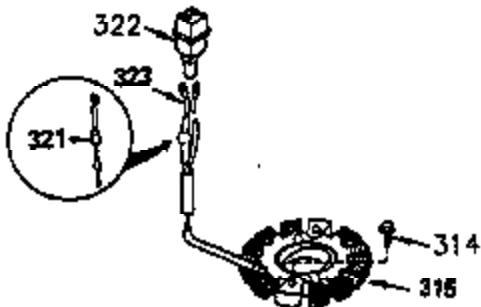

VIEW 3 OF 4

Ref #	Part Number	Qty	Description
46	650908	1	Connecting Rod Bolt
62	650760	1	Screw, 8-32 x 3/8"
63	28545	1	Grommet
64	650990	1	Screw, 5/16-18 x 15/32"
68	33356	1	Ground Terminal
210	27793	1	Conduit Clip
211	28942	1	Screw, 10-32 x 3/8"
277	650729	2	Screw, 5/16-18 x 3-3/16"
314	650873	2	Screw, 1/4-20 x 3/4"
315	611116	1	Alternator Coil (3 Amp)(Incl. 321 - 3 23)
321	611161	1	Diode
322	611117	1	Connector Body
323	611118	1	Terminal