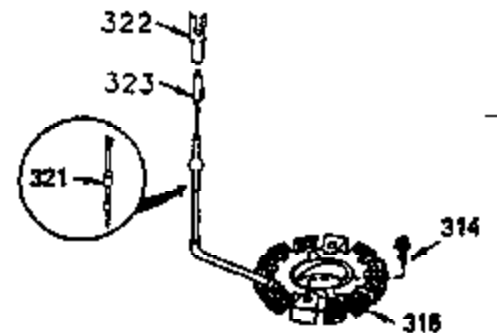

VIEW 3 OF 4

Ref #	Part Number	Qty	Description
46	650908	1	Connecting Rod Bolt
62	650760	1	Screw, 8-32 x 3/8"
63	28545	1	Grommet
64	650990	1	Screw, 5/16-18 x 15/32"
68	33356	1	Ground Terminal
210	27793	1	Conduit Clip
211	28942	1	Screw, 10-32 x 3/8"
277	650729	2	Screw, 5/16-18 x 3-3/16"
314	650873	2	Screw, 1/4-20 x 3/4"
315	611116	1	Alternator Coil (3 Amp)(Incl. 321 - 3 23)
321	611161	1	Diode
322	611117	1	Connector Body
323	611118	1	Terminal