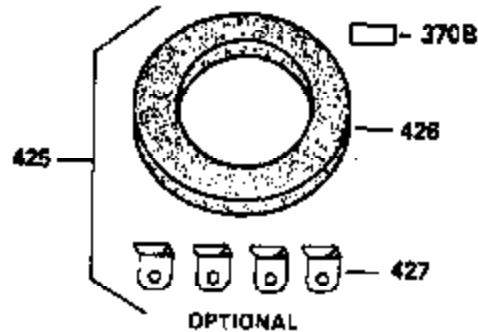

VIEW 3 OF 4

Ref #	Part Number	Qty	Description
46	650908	1	Connecting Rod Bolt
62	650760	1	Screw, 8-32 x 3/8"
63	28545	1	Grommet
64	650990	1	Screw, 5/16-18 x 15/32"
68	33356	1	Ground Terminal
210	27793	1	Conduit Clip
211	28942	1	Screw, 10-32 x 3/8"
277	650729	2	Screw, 5/16-18 x 3-3/16"
314	650873	2	Screw, 1/4-20 x 3/4"
315	611116	1	Alternator Coil (3 Amp)(Incl. 321 - 3 23)
321	611161	1	Diode
322	611117	1	Connector Body
323	611118	1	Terminal

VIEW 4 OF 4
 STANDARD POINT IGNITION

**MUFFLER (QUIET)
 (OPTIONAL)**

OPTIONAL SPARK ARRESTOR

**DEBRIS SCREEN KIT
 (OPTIONAL)**

Ref #	Part Number	Qty	Description
16	36494	1	Governor Lever
19A	36495	1	Extension Spring
46	650908	1	Connecting Rod Bolt
64	650990	1	Screw, 5/16-18 x 15/32"
92	650880	1	Lock Washer
93	650881	1	Flywheel Nut
103	651007	2	Screw, Torx T-15, 10-24 x 15/16"
186	33860	1	Governor Link
200	35956	1	Control Bracket (Incl. 203 & 204)
209	650902	2	Screw, 10-32 x 7/16"
210	27793	1	Conduit Clip
211	28942	1	Screw, 10-32 x 3/8"
260	36266	1	Blower Housing
261	650788	2	Screw, 5/16-18 x 3/4"
262	29747B	2	Screw, Torx T-40, 5/16-24 x 21/32"
263	35963	1	Trim Ring
277	650729	2	Screw, 5/16-18 x 3-3/16"
286	35962	1	Cup & Screen
326	36210	1	Screen Plug
347	650949	3	Screw, 10-32 x 9/16"