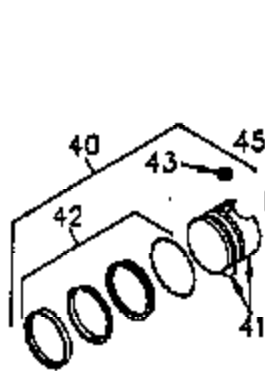

VIEW 2 OF 4

CONTINUED FROM PAGE 2

Ref #	Part Number	Qty	Description
30	35429A	1	Crankshaft
31	35327	1	Counterbalance Gear
40	35776	1	Piston, Pin & Ring Set (Std.)
40	35777	1	Piston, Pin & Ring Set (.010" OS)
40	35778	1	Piston, Pin & Ring Set (.020" OS)
41	35773	1	Piston & Pin Ass'y. (Std.) (Incl. 43)
41	35774	1	Piston & Pin Ass'y. (.010" OS) (Incl. 43)
41	35775	1	Piston & Pin Ass'y. (.020" OS) (Incl. 43)
42	35779	1	Ring Set (Std.)
42	35780	1	Ring Set (.010" OS)
42	35781	1	Ring Set (.020" OS)
43	35772	2	Piston Pin Retaining Ring
45	35330A	1	Connecting Rod Ass'y. (Incl. 46 & 47)
46	650908	1	Connecting Rod Bolt
47	650882	1	Connecting Rod Bolt
48	34034	2	Valve Lifter
50	35381	1	Camshaft (MCR)
51	35315A	1	Counterbalance Weight
52	31356	1	Oil Pump Ass'y.
64	650990	1	Screw, 5/16-18 x 15/32"
69	35317	1	* Mounting Flange Gasket
70	35711A	1	Mounting Flange (Incl. 72, 75 & 80)
72	31927	1	Oil Drain Plug
75	35319	1	Oil Seal
80	35783	1	Governor Shaft
81	30590A	2	Washer
82	35378	1	Governor Gear Ass'y. (Incl. 81)
83	30588A	1	Governor Spool
84	29193	2	Retaining Ring
86	650833	7	Screw, 1/4-20 x 1-3/16"
88	31707A	1	Spacer (Incl. 81)
89	32589	1	Flywheel Key
123	33261	1	Intake Pipe Brace
124	650738	3	Screw, 1/4-20 x 5/8"
178	29752	2	Nut & Lock Washer, 1/4-28
182	30088A	2	Screw, 1/4-28 x 1"
184	33263	1	* Carburetor To Intake Pipe Gasket
185	34926	1	Intake Pipe
223	650378	2	Screw, Torx T-30, 5/16-18 x 1-1/8"
224	27915A	1	* Intake Pipe Gasket
234	650825	2	Nut & Lock Washer, 1/4-20
238	650834	2	Screw, 10-32 x 1-17/32"
239	33629	1	* Air Cleaner Gasket
240	35538B	1	Air Cleaner Body (Incl. 239)
245A	35404	1	Air Cleaner Filter
245	35403	1	Air Cleaner Filter (Incl. 234)
250	35961	1	Air Cleaner Cover
251	650886	2	Wing Nut, 1/4-20
290	30705	1	Fuel Line
292	26460	2	Fuel Line Clamp
305	35574	1	Oil Fill Tube
307	35499	1	"O" Ring
308	35437	1	Fill Tube Clip
310	35576	1	Dipstick
380	632690	1	Carburetor (Incl. 184)