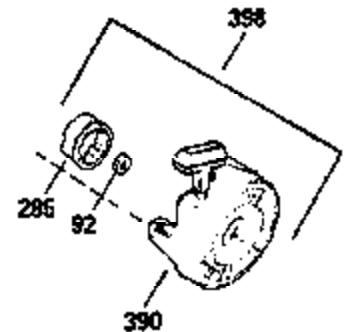

VIEW 3 OF 4

Ref #	Part Number	Qty	Description
46	650908	1	Connecting Rod Bolt
62	650760	1	Screw, 8-32 x 3/8"
63	28545	1	Grommet
64	650990	1	Screw, 5/16-18 x 15/32"
68	33356	1	Ground Terminal
210	27793	1	Conduit Clip
211	28942	1	Screw, 10-32 x 3/8"
277	650729	2	Screw, 5/16-18 x 3-3/16"
314	650873	2	Screw, 1/4-20 x 3/4"
315	611116	1	Alternator Coil (3 Amp)(Incl. 321 - 3 23)
321	611161	1	Diode
322	611117	1	Connector Body
323	611118	1	Terminal

VIEW 4 OF 4
 STANDARD POINT IGNITION

**MUFFLER (QUIET)
 (OPTIONAL)**

OPTIONAL SPARK ARRESTOR

**DEBRIS SCREEN KIT
 (OPTIONAL)**

Ref #	Part Number	Qty	Description
16	36494	1	Governor Lever
19A	36495	1	Extension Spring
46	650908	1	Connecting Rod Bolt
64	650990	1	Screw, 5/16-18 x 15/32"
92	650880	1	Lock Washer
93	650881	1	Flywheel Nut
103	651007	2	Screw, Torx T-15, 10-24 x 15/16"
186	33860	1	Governor Link
200	35956	1	Control Bracket (Incl. 203 & 204)
209	650902	2	Screw, 10-32 x 7/16"
210	27793	1	Conduit Clip
211	28942	1	Screw, 10-32 x 3/8"
260	36266	1	Blower Housing
261	650788	2	Screw, 5/16-18 x 3/4"
262	29747B	2	Screw, Torx T-40, 5/16-24 x 21/32"
263	35963	1	Trim Ring
277	650729	2	Screw, 5/16-18 x 3-3/16"
286	35962	1	Cup & Screen
326	36210	1	Screen Plug
347	650949	3	Screw, 10-32 x 9/16"