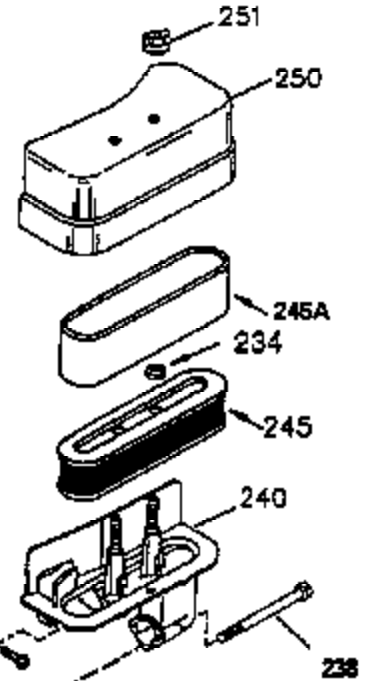

VIEW 2 OF 4

CONTINUED FROM PAGE 2

Ref #	Part Number	Qty	Description
30	35429A	1	Crankshaft
31	35327	1	Counterbalance Gear
40	35776	1	Piston, Pin & Ring Set (Std.)
40	35777	1	Piston, Pin & Ring Set (.010" OS)
40	35778	1	Piston, Pin & Ring Set (.020" OS)
41	35773	1	Piston & Pin Ass'y. (Std.) (Incl. 43)
41	35774	1	Piston & Pin Ass'y. (.010" OS) (Incl. 43)
41	35775	1	Piston & Pin Ass'y. (.020" OS) (Incl. 43)
42	35779	1	Ring Set (Std.)
42	35780	1	Ring Set (.010" OS)
42	35781	1	Ring Set (.020" OS)
43	35772	2	Piston Pin Retaining Ring
45	35330A	1	Connecting Rod Ass'y. (Incl. 46 & 47)
46	650908	1	Connecting Rod Bolt
47	650882	1	Connecting Rod Bolt
48	34034	2	Valve Lifter
50	35381	1	Camshaft (MCR)
51	35315A	1	Counterbalance Weight
52	31356	1	Oil Pump Ass'y.
64	650990	1	Screw, 5/16-18 x 15/32"
69	35317	1	* Mounting Flange Gasket
70	35711A	1	Mounting Flange (Incl. 72, 75 & 80)
72	31927	1	Oil Drain Plug
75	35319	1	Oil Seal
80	35783	1	Governor Shaft
81	30590A	2	Washer
82	35378	1	Governor Gear Ass'y. (Incl. 81)
83	30588A	1	Governor Spool
84	29193	2	Retaining Ring
86	650833	7	Screw, 1/4-20 x 1-3/16"
88	31707A	1	Spacer (Incl. 81)
89	32589	1	Flywheel Key
123	33261	1	Intake Pipe Brace
124	650738	3	Screw, 1/4-20 x 5/8"
178	29752	2	Nut & Lock Washer, 1/4-28
182	30088A	2	Screw, 1/4-28 x 1"
184	33263	1	* Carburetor To Intake Pipe Gasket
185	34926	1	Intake Pipe
223	650378	2	Screw, Torx T-30, 5/16-18 x 1-1/8"
224	27915A	1	* Intake Pipe Gasket
234	650825	2	Nut & Lock Washer, 1/4-20
238	650834	2	Screw, 10-32 x 1-17/32"
239	33629	1	* Air Cleaner Gasket
240	35538B	1	Air Cleaner Body (Incl. 239)
245A	35404	1	Air Cleaner Filter
245	35403	1	Air Cleaner Filter (Incl. 234)
250	35961	1	Air Cleaner Cover
251	650886	2	Wing Nut, 1/4-20
290	30705	1	Fuel Line
292	26460	2	Fuel Line Clamp
305	35574	1	Oil Fill Tube
307	35499	1	"O" Ring
308	35437	1	Fill Tube Clip
310	35576	1	Dipstick
380	632690	1	Carburetor (Incl. 184)