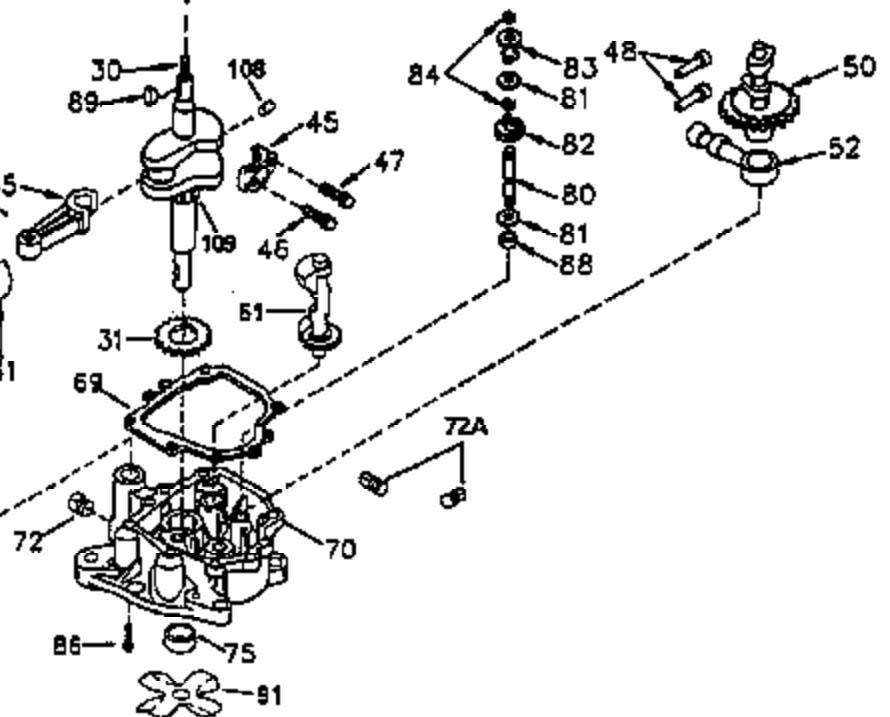

VIEW 2 OF 4

CONTINUED FROM PAGE 2

Ref #	Part Number	Qty	Description
30	35429A	1	Crankshaft
31	35327	1	Counterbalance Gear
40	35776	1	Piston, Pin & Ring Set (Std.)
40	35777	1	Piston, Pin & Ring Set (.010" OS)
40	35778	1	Piston, Pin & Ring Set (.020" OS)
41	35773	1	Piston & Pin Ass'y. (Std.) (Incl. 43)
41	35774	1	Piston & Pin Ass'y. (.010" OS) (Incl. 43)
41	35775	1	Piston & Pin Ass'y. (.020" OS) (Incl. 43)
42	35779	1	Ring Set (Std.)
42	35780	1	Ring Set (.010" OS)
42	35781	1	Ring Set (.020" OS)
43	35772	2	Piston Pin Retaining Ring
45	35330A	1	Connecting Rod Ass'y. (Incl. 46 & 47)
46	650908	1	Connecting Rod Bolt
47	650882	1	Connecting Rod Bolt
48	34034	2	Valve Lifter
50	35381	1	Camshaft (MCR)
51	35315A	1	Counterbalance Weight
52	31356	1	Oil Pump Ass'y.
64	650990	1	Screw, 5/16-18 x 15/32"
69	35317	1	* Mounting Flange Gasket
70	35711A	1	Mounting Flange (Incl. 72, 75 & 80)
72	31927	1	Oil Drain Plug
75	35319	1	Oil Seal
80	35783	1	Governor Shaft
81	30590A	2	Washer
82	35378	1	Governor Gear Ass'y. (Incl. 81)
83	30588A	1	Governor Spool
84	29193	2	Retaining Ring
86	650833	7	Screw, 1/4-20 x 1-3/16"
88	31707A	1	Spacer (Incl. 81)
89	32589	1	Flywheel Key
123	33261	1	Intake Pipe Brace
124	650738	3	Screw, 1/4-20 x 5/8"
178	29752	2	Nut & Lock Washer, 1/4-28
182	30088A	2	Screw, 1/4-28 x 1"
184	33263	1	* Carburetor To Intake Pipe Gasket
185	34926	1	Intake Pipe
223	650378	2	Screw, Torx T-30, 5/16-18 x 1-1/8"
224	27915A	1	* Intake Pipe Gasket
234	650825	2	Nut & Lock Washer, 1/4-20
238	650834	2	Screw, 10-32 x 1-17/32"
239	33629	1	* Air Cleaner Gasket
240	35538B	1	Air Cleaner Body (Incl. 239)
245A	35404	1	Air Cleaner Filter
245	35403	1	Air Cleaner Filter (Incl. 234)
250	35961	1	Air Cleaner Cover
251	650886	2	Wing Nut, 1/4-20
290	30705	1	Fuel Line
292	26460	2	Fuel Line Clamp
305	35574	1	Oil Fill Tube
307	35499	1	"O" Ring
308	35437	1	Fill Tube Clip
310	35576	1	Dipstick
380	632690	1	Carburetor (Incl. 184)