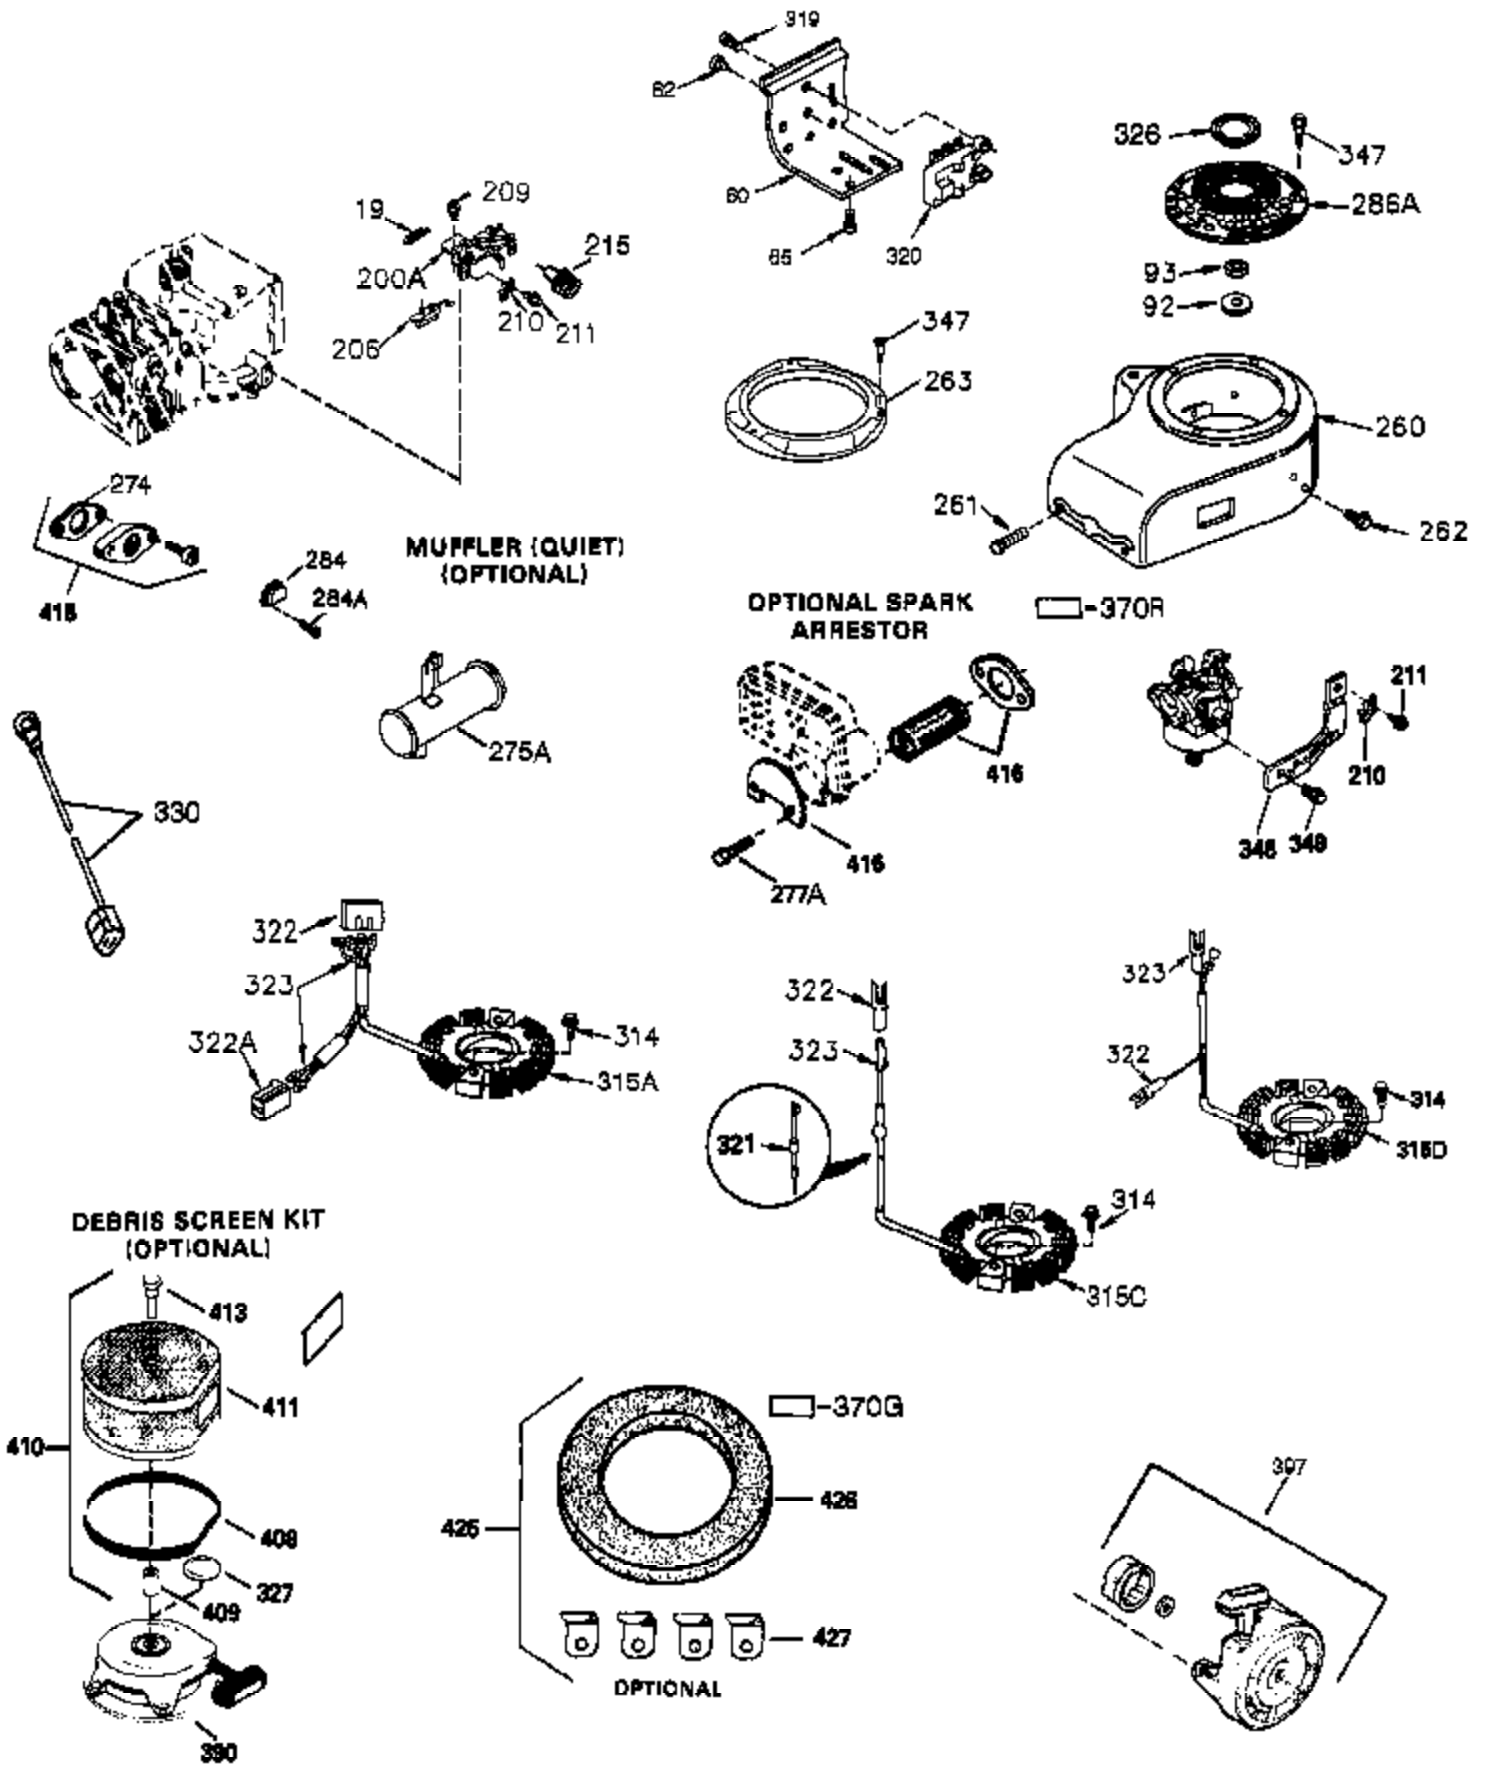

Ref #	Part Number	Qty	Description
19	34043	1	Extension Spring
60	33273A	1	Blower Housing Extension
62	650760	1	Screw, 8-32 x 3/8"
64	650990	1	Screw, Torx T-30, 1/4-20 x 15/32"
92	650880	1	Lock Washer
93	650881	1	Flywheel Nut
171	28424	1	Breather Element
209	650902	2	Screw, 10-32 x 7/16"
210	27793	1	Conduit Clip
211	28942	1	Screw, 10-32 x 3/8"
260	33635C	1	Blower Housing
261	650788	2	Screw, 5/16-18 x 3/4"
262	29747B	2	Screw, Torx T-40, 5/16-24 x 21/32"
314	650873	2	Screw, 1/4-20 x 3/4"
321	611161	1	Diode
322	611142	1	Connector Body
323	611118	1	Terminal
327	35292	1	Starter Plug
330	611167	1	Wire Harness
370G	35274	1	Oil Instruction Decal
390	590704	1	Rewind Starter