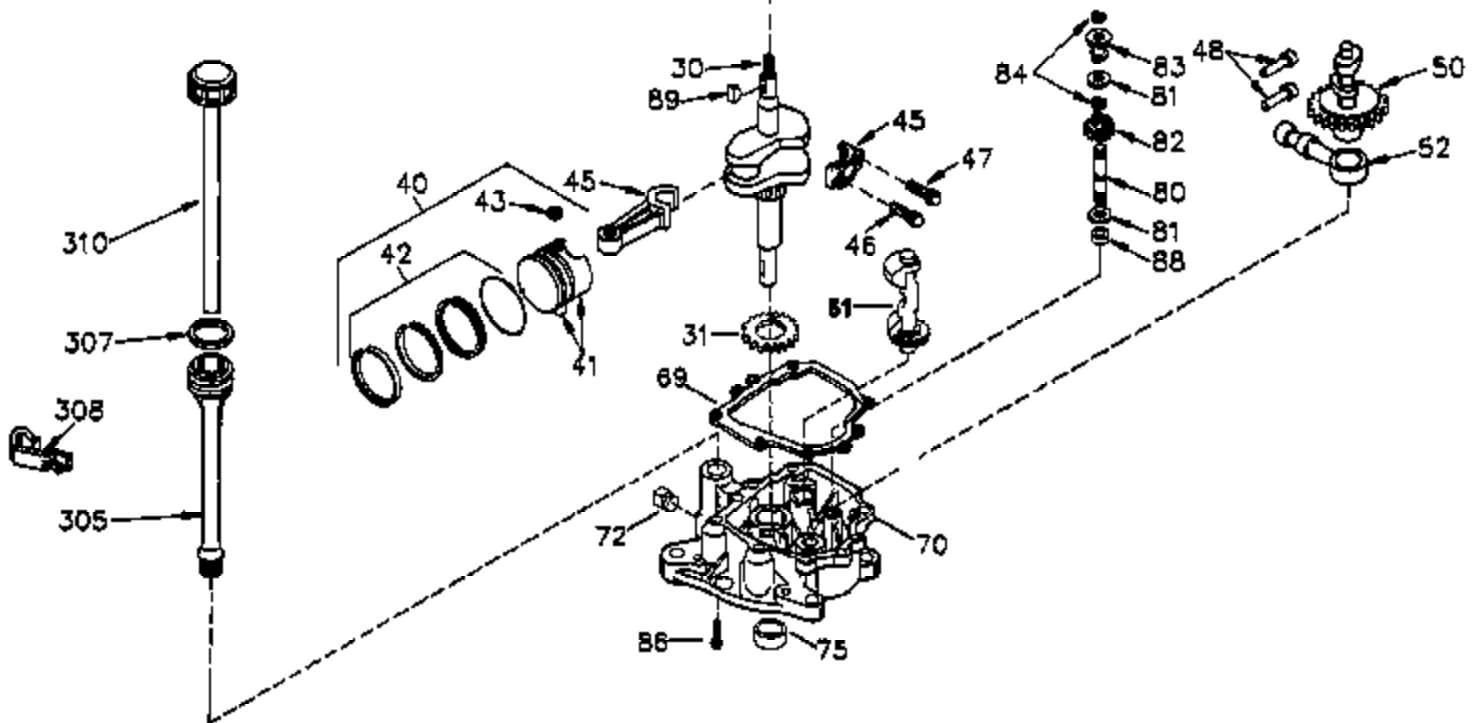

CONTINUED FROM PAGE 2

Ref #	Part Number	Qty	Description
30	35422A	1	Crankshaft
31	35327	1	Counterbalance Gear
40	35776	1	Piston, Pin & Ring Set (Std.)
40	35777	1	Piston, Pin & Ring Set (.010" OS)
40	35778	1	Piston, Pin & Ring Set (.020" OS)
41	35773	1	Piston & Pin Ass'y. (Std.) (Incl. 43)
41	35774	1	Piston & Pin Ass'y. (.010" OS) (Incl. 43)
41	35775	1	Piston & Pin Ass'y. (.020" OS) (Incl. 43)
42	35779	1	Ring Set (Std.)
42	35780	1	Ring Set (.010" OS)
42	35781	1	Ring Set (.020" OS)
43	35772	2	Piston Pin Retaining Ring
45	36895	1	Connecting Rod Ass'y. (Incl. 47)
47	651033	2	Connecting Rod Bolt
48	34034	2	Valve Lifter
50	35381	1	Camshaft (MCR)
51	35315A	1	Counterbalance Weight
52	31356	1	Oil Pump Ass'y.
64	650990	1	Screw, Torx T-30, 1/4-20 x 15/32"
69	35317	1	* Mounting Flange Gasket
70	35711A	1	Mounting Flange (Incl. 72, 75 & 80)
72	31927	1	Oil Drain Plug
75	35319	1	Oil Seal
80	35783	1	Governor Shaft
81	30590A	2	Washer
82	35378	1	Governor Gear Ass'y. (Incl. 81)
83	30588A	1	Governor Spool
84	29193	2	Retaining Ring
86	650833	7	Screw, 1/4-20 x 1-3/16"
88	31707A	1	Spacer (Incl. 81)
89	32589	1	Flywheel Key
123	33261	1	Intake Pipe Brace
124	651031	3	Screw, 1/4-20 x 9/16"
171	28424	1	Breather Element
178	29752	2	Nut & Lock Washer, 1/4-20
182	30088A	2	Screw, 1/4-28 x 1"
184	33263	1	* Carburetor To Intake Pipe Gasket
185	34926	1	Intake Pipe
223	650378	2	Screw, Torx T-30, 15/16 x 1-1/8"
224	27915A	1	* Intake Pipe Gasket
234	650825	2	Nut & Lock Washer, 1/4-20
238	650834	2	Screw, 10-32 x 1-17/32"
239	33629	1	* Air Cleaner Gasket
240	35538B	1	Air Cleaner Body (Incl. 239)
245	35403	1	Air Cleaner Filter (Incl. 234)
245A	35404	1	Air Cleaner Filter
250	35961	1	Air Cleaner Cover
251	650886	2	Wing Nut, 1/4-20
292	26460	2	Fuel Line Clamp
305	35574	1	Oil Fill Tube
307	35499	1	"O" Ring
308	35437	1	Fill Tube Clip
310	35576	1	Dipstick
380	632691	1	Carburetor (Incl. 184)