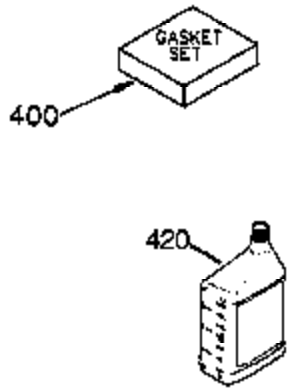

CONTINUED FROM PAGE 2

Ref #	Part Number	Qty	Description
30	35422A	1	Crankshaft
31	35327	1	Counterbalance Gear
40	35776	1	Piston, Pin & Ring Set (Std.)
40	35777	1	Piston, Pin & Ring Set (.010" OS)
40	35778	1	Piston, Pin & Ring Set (.020" OS)
41	35773	1	Piston & Pin Ass'y. (Std.) (Incl. 43)
41	35774	1	Piston & Pin Ass'y. (.010" OS) (Incl. 43)
41	35775	1	Piston & Pin Ass'y. (.020" OS) (Incl. 43)
42	35779	1	Ring Set (Std.)
42	35780	1	Ring Set (.010" OS)
42	35781	1	Ring Set (.020" OS)
43	35772	2	Piston Pin Retaining Ring
45	36895	1	Connecting Rod Ass'y. (Incl. 47)
47	651033	2	Connecting Rod Bolt
48	34034	2	Valve Lifter
50	35381	1	Camshaft (MCR)
51	35315A	1	Counterbalance Weight
52	31356	1	Oil Pump Ass'y.
64	650990	1	Screw, Torx T-30, 1/4-20 x 15/32"
69	35317	1	* Mounting Flange Gasket
70	35711A	1	Mounting Flange (Incl. 72, 75 & 80)
72	31927	1	Oil Drain Plug
75	35319	1	Oil Seal
80	35783	1	Governor Shaft
81	30590A	2	Washer
82	35378	1	Governor Gear Ass'y. (Incl. 81)
83	30588A	1	Governor Spool
84	29193	2	Retaining Ring
86	650833	7	Screw, 1/4-20 x 1-3/16"
88	31707A	1	Spacer (Incl. 81)
89	32589	1	Flywheel Key
123	33261	1	Intake Pipe Brace
124	651031	3	Screw, 1/4-20 x 9/16"
171	28424	1	Breather Element
178	29752	2	Nut & Lock Washer, 1/4-20
182	30088A	2	Screw, 1/4-28 x 1"
184	33263	1	* Carburetor To Intake Pipe Gasket
185	34926	1	Intake Pipe
223	650378	2	Screw, Torx T-30, 15/16 x 1-1/8"
224	27915A	1	* Intake Pipe Gasket
234	650825	2	Nut & Lock Washer, 1/4-20
238	650834	2	Screw, 10-32 x 1-17/32"
239	33629	1	* Air Cleaner Gasket
240	35538B	1	Air Cleaner Body (Incl. 239)
245	35403	1	Air Cleaner Filter (Incl. 234)
245A	35404	1	Air Cleaner Filter
250	35961	1	Air Cleaner Cover
251	650886	2	Wing Nut, 1/4-20
292	26460	2	Fuel Line Clamp
305	35574	1	Oil Fill Tube
307	35499	1	"O" Ring
308	35437	1	Fill Tube Clip
310	35576	1	Dipstick
380	632691	1	Carburetor (Incl. 184)