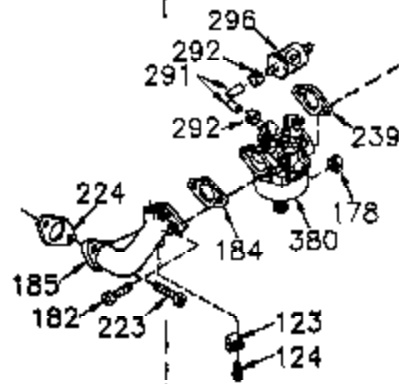

CONTINUED FROM PAGE 2

Ref #	Part Number	Qty	Description
30	35422A	1	Crankshaft
31	35327	1	Counterbalance Gear
40	35776	1	Piston, Pin & Ring Set (Std.)
40	35777	1	Piston, Pin & Ring Set (.010" OS)
40	35778	1	Piston, Pin & Ring Set (.020" OS)
41	35773	1	Piston & Pin Ass'y. (Std.) (Incl. 43)
41	35774	1	Piston & Pin Ass'y. (.010" OS) (Incl. 43)
41	35775	1	Piston & Pin Ass'y. (.020" OS) (Incl. 43)
42	35779	1	Ring Set (Std.)
42	35780	1	Ring Set (.010" OS)
42	35781	1	Ring Set (.020" OS)
43	35772	2	Piston Pin Retaining Ring
45	36895	1	Connecting Rod Ass'y. (Incl. 47)
47	651033	2	Connecting Rod Bolt
48	34034	2	Valve Lifter
50	35381	1	Camshaft (MCR)
51	35315A	1	Counterbalance Weight
52	31356	1	Oil Pump Ass'y.
64	650990	1	Screw, Torx T-30, 1/4-20 x 15/32"
69	35317	1	* Mounting Flange Gasket
70	35711A	1	Mounting Flange (Incl. 72, 75 & 80)
72	31927	1	Oil Drain Plug
75	35319	1	Oil Seal
80	35783	1	Governor Shaft
81	30590A	2	Washer
82	35378	1	Governor Gear Ass'y. (Incl. 81)
83	30588A	1	Governor Spool
84	29193	2	Retaining Ring
86	650833	7	Screw, 1/4-20 x 1-3/16"
88	31707A	1	Spacer (Incl. 81)
89	32589	1	Flywheel Key
123	33261	1	Intake Pipe Brace
124	651031	3	Screw, 1/4-20 x 9/16"
171	28424	1	Breather Element
178	29752	2	Nut & Lock Washer, 1/4-20
182	30088A	2	Screw, 1/4-28 x 1"
184	33263	1	* Carburetor To Intake Pipe Gasket
185	34926	1	Intake Pipe
223	650378	2	Screw, Torx T-30, 15/16 x 1-1/8"
224	27915A	1	* Intake Pipe Gasket
234	650825	2	Nut & Lock Washer, 1/4-20
238	650834	2	Screw, 10-32 x 1-17/32"
239	33629	1	* Air Cleaner Gasket
240	35538B	1	Air Cleaner Body (Incl. 239)
245	35403	1	Air Cleaner Filter (Incl. 234)
245A	35404	1	Air Cleaner Filter
250	35961	1	Air Cleaner Cover
251	650886	2	Wing Nut, 1/4-20
292	26460	2	Fuel Line Clamp
305	35574	1	Oil Fill Tube
307	35499	1	"O" Ring
308	35437	1	Fill Tube Clip
310	35576	1	Dipstick
380	632691	1	Carburetor (Incl. 184)