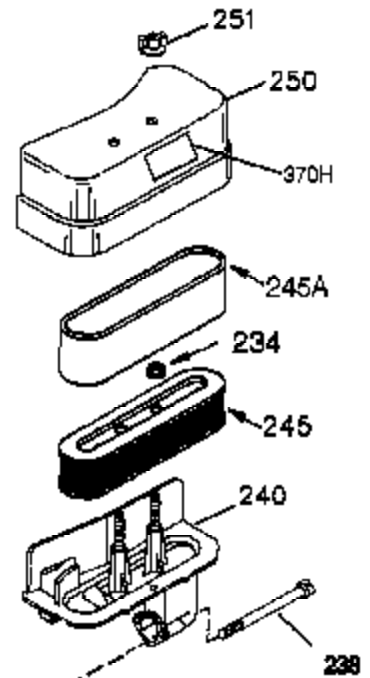

CONTINUED FROM PAGE 2

Ref #	Part Number	Qty	Description
30	35422A	1	Crankshaft
31	35327	1	Counterbalance Gear
40	35776	1	Piston, Pin & Ring Set (Std.)
40	35777	1	Piston, Pin & Ring Set (.010" OS)
40	35778	1	Piston, Pin & Ring Set (.020" OS)
41	35773	1	Piston & Pin Ass'y. (Std.) (Incl. 43)
41	35774	1	Piston & Pin Ass'y. (.010" OS) (Incl. 43)
41	35775	1	Piston & Pin Ass'y. (.020" OS) (Incl. 43)
42	35779	1	Ring Set (Std.)
42	35780	1	Ring Set (.010" OS)
42	35781	1	Ring Set (.020" OS)
43	35772	2	Piston Pin Retaining Ring
45	36895	1	Connecting Rod Ass'y. (Incl. 47)
47	651033	2	Connecting Rod Bolt
48	34034	2	Valve Lifter
50	35381	1	Camshaft (MCR)
51	35315A	1	Counterbalance Weight
52	31356	1	Oil Pump Ass'y.
64	650990	1	Screw, Torx T-30, 1/4-20 x 15/32"
69	35317	1	* Mounting Flange Gasket
70	35711A	1	Mounting Flange (Incl. 72, 75 & 80)
72	31927	1	Oil Drain Plug
75	35319	1	Oil Seal
80	35783	1	Governor Shaft
81	30590A	2	Washer
82	35378	1	Governor Gear Ass'y. (Incl. 81)
83	30588A	1	Governor Spool
84	29193	2	Retaining Ring
86	650833	7	Screw, 1/4-20 x 1-3/16"
88	31707A	1	Spacer (Incl. 81)
89	32589	1	Flywheel Key
123	33261	1	Intake Pipe Brace
124	651031	3	Screw, 1/4-20 x 9/16"
171	28424	1	Breather Element
178	29752	2	Nut & Lock Washer, 1/4-20
182	30088A	2	Screw, 1/4-28 x 1"
184	33263	1	* Carburetor To Intake Pipe Gasket
185	34926	1	Intake Pipe
223	650378	2	Screw, Torx T-30, 15/16 x 1-1/8"
224	27915A	1	* Intake Pipe Gasket
234	650825	2	Nut & Lock Washer, 1/4-20
238	650834	2	Screw, 10-32 x 1-17/32"
239	33629	1	* Air Cleaner Gasket
240	35538B	1	Air Cleaner Body (Incl. 239)
245	35403	1	Air Cleaner Filter (Incl. 234)
245A	35404	1	Air Cleaner Filter
250	35961	1	Air Cleaner Cover
251	650886	2	Wing Nut, 1/4-20
292	26460	2	Fuel Line Clamp
305	35574	1	Oil Fill Tube
307	35499	1	"O" Ring
308	35437	1	Fill Tube Clip
310	35576	1	Dipstick
380	632691	1	Carburetor (Incl. 184)