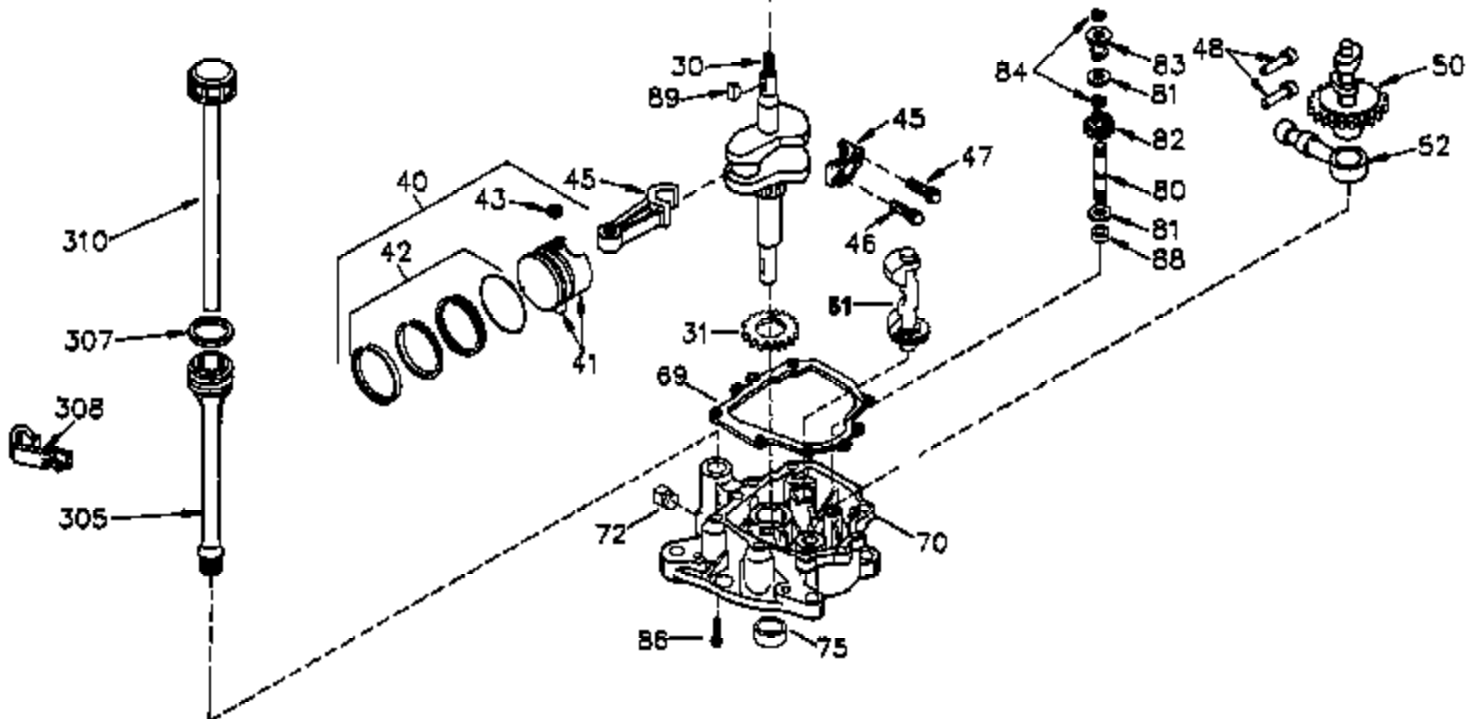

CONTINUED FROM PAGE 2

Ref #	Part Number	Qty	Description
30	35429A	1	Crankshaft
31	35327	1	Counterbalance Gear
40	35776	1	Piston, Pin & Ring Set (Std.)
40	35777	1	Piston, Pin & Ring Set (.010" OS)
40	35778	1	Piston, Pin & Ring Set (.020" OS)
41	35773	1	Piston & Pin Ass'y. (Std.) (Incl. 43)
41	35774	1	Piston & Pin Ass'y. (.010" OS) (Incl. 43)
41	35775	1	Piston & Pin Ass'y. (.020" OS) (Incl. 43)
42	35779	1	Ring Set (Std.)
42	35780	1	Ring Set (.010" OS)
42	35781	1	Ring Set (.020" OS)
43	35772	2	Piston Pin Retaining Ring
45	36895	1	Connecting Rod Ass'y. (Incl. 47)
47	651033	2	Connecting Rod Bolt
48	34034	2	Valve Lifter
50	35381	1	Camshaft (MCR)
51	35315A	1	Counterbalance Weight
52	31356	1	Oil Pump Ass'y.
64	650990	1	Screw, Torx T-30, 1/4-20 x 15/32"
69	35317	1	* Mounting Flange Gasket
70	35711A	1	Mounting Flange (Incl. 72, 75 & 80)
72	31927	1	Oil Drain Plug
75	35319	1	Oil Seal
80	35783	1	Governor Shaft
81	30590A	2	Washer
82	35378	1	Governor Gear Ass'y. (Incl. 81)
83	30588A	1	Governor Spool
84	29193	2	Retaining Ring
86	650833	7	Screw, 1/4-20 x 1-3/16"
88	31707A	1	Spacer (Incl. 81)
89	32589	1	Flywheel Key
123	33261	1	Intake Pipe Brace
124	651031	3	Screw, 1/4-20 x 9/16"
171	28424	1	Breather Element
178	29752	2	Nut & Lock Washer, 1/4-28
182	30088A	2	Screw, 1/4-28 x 1"
184	33263	1	* Carburetor To Intake Pipe Gasket
185	34926	1	Intake Pipe
223	650378	2	Screw, Torx T-30, 5/16-18 x 1-1/8"
224	27915A	1	Intake Pipe Gasket
234	650825	2	Nut & Lock Washer, 1/4-20
238	650834	2	Screw, 10-32 x 1-17/32"
239	33629	1	* Air Cleaner Gasket
240	35538B	1	Air Cleaner Body (Incl. 239)
245	35403	1	Air Cleaner Filter (Incl. 234)
245A	35404	1	Air Cleaner Filter
250	35961	1	Air Cleaner Cover
251	650886	2	Wing Nut, 1/4-20
292	26460	2	Fuel Line Clamp
305	35574	1	Oil Fill Tube
307	35499	1	"O" Ring
308	35437	1	Fill Tube Clip
310	35576	1	Dipstick
380	640091	1	Carburetor (Incl. 184)