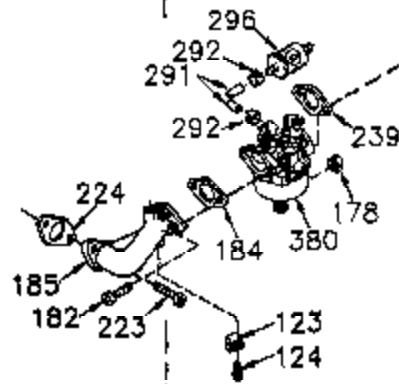

CONTINUED FROM PAGE 2

Ref #	Part Number	Qty	Description
30	35429A	1	Crankshaft
31	35327	1	Counterbalance Gear
40	35776A	1	Piston, Pin & Ring Set (Std.)
40	35777A	1	Piston, Pin & Ring Set (.010" OS)
40	35778A	1	Piston, Pin & Ring Set (.020" OS)
41	35773A	1	Piston & Pin Ass'y. (Std.) (Incl. 43)
41	35774A	1	Piston & Pin Ass'y. (.010" OS) (Incl. 43)
41	35775A	1	Piston & Pin Ass'y. (.020" OS) (Incl. 43)
42	35779	1	Ring Set (Std.)
42	35780	1	Ring Set (.010" OS)
42	35781	1	Ring Set (.020" OS)
43	35772	2	Piston Pin Retaining Ring
45	36895	1	Connecting Rod Ass'y. (Incl. 47)
47	651033	2	Connecting Rod Bolt
48	34034	2	Valve Lifter
50	35381	1	Camshaft (MCR)
51	35315A	1	Counterbalance Weight
52	31356	1	Oil Pump Ass'y.
69	35317	1	* Mounting Flange Gasket
70	35711A	1	Mounting Flange (Incl. 72, 75 & 80)
72	31927	1	Oil Drain Plug
75	35319	1	Oil Seal
80	35783	1	Governor Shaft
81	30590A	2	Washer
82	35378	1	Governor Gear Ass'y. (Incl. 81)
83	30588A	1	Governor Spool
84	29193	2	Retaining Ring
86	650833	7	Screw, 1/4-20 x 1-3/16"
88	31707A	1	Spacer (Incl. 81)
89	32589	1	Flywheel Key
123	33261	1	Intake Pipe Brace
124	651031	3	Screw, 1/4-20 x 9/16"
171	28424	1	Breather Element
178	29752	2	Nut & Lock Washer, 1/4-28
182	30088A	2	Screw, 1/4-28 x 1"
184	33263	1	* Carburetor To Intake Pipe Gasket
185	34926	1	Intake Pipe
223	650378	2	Screw, Torx T-30, 5/16-18 x 1-1/8"
224	27915A	1	Intake Pipe Gasket
234	650825	2	Nut & Lock Washer, 1/4-20
238	650834	2	Screw, 10-32 x 1-17/32"
239	33629	1	* Air Cleaner Gasket
240	35538B	1	Air Cleaner Body (Incl. 239)
245	35403	1	Air Cleaner Filter (Incl. 234)
245A	35404	1	Air Cleaner Filter
250	35961	1	Air Cleaner Cover
251	650886	2	Wing Nut, 1/4-20
292	26460	2	Fuel Line Clamp
305	35574	1	Oil Fill Tube
307	35499	1	"O" Ring
308	35437	1	Fill Tube Clip
310	35576	1	Dipstick
380	640091	1	Carburetor (Incl. 184)
400	36452A	1	* Gasket Set (Incl. items marked PK in notes) Incl. part #'s 26756 (1), 27272A (2), 27896A (2), 27915A (1), 29673 (1), 33263 (1), 33629 (1), 34041A (1), 34327A (1), 34698A (1), 34912 (1), 34923A (1), 35262A (1), 35317 (1), 35865 (1)