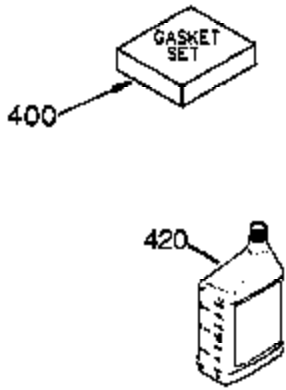

CONTINUED FROM PAGE 2

Ref #	Part Number	Qty	Description
30	35429A	1	Crankshaft
31	35327	1	Counterbalance Gear
40	35776A	1	Piston, Pin & Ring Set (Std.)
40	35777A	1	Piston, Pin & Ring Set (.010" OS)
40	35778A	1	Piston, Pin & Ring Set (.020" OS)
41	35773A	1	Piston & Pin Ass'y. (Std.) (Incl. 43)
41	35774A	1	Piston & Pin Ass'y. (.010" OS) (Incl. 43)
41	35775A	1	Piston & Pin Ass'y. (.020" OS) (Incl. 43)
42	35779	1	Ring Set (Std.)
42	35780	1	Ring Set (.010" OS)
42	35781	1	Ring Set (.020" OS)
43	35772	2	Piston Pin Retaining Ring
45	36895	1	Connecting Rod Ass'y. (Incl. 47)
47	651033	2	Connecting Rod Bolt
48	34034	2	Valve Lifter
50	35381	1	Camshaft (MCR)
51	35315A	1	Counterbalance Weight
52	31356	1	Oil Pump Ass'y.
69	35317	1	* Mounting Flange Gasket
70	35711A	1	Mounting Flange (Incl. 72, 75 & 80)
72	31927	1	Oil Drain Plug
75	35319	1	Oil Seal
80	35783	1	Governor Shaft
81	30590A	2	Washer
82	35378	1	Governor Gear Ass'y. (Incl. 81)
83	30588A	1	Governor Spool
84	29193	2	Retaining Ring
86	650833	7	Screw, 1/4-20 x 1-3/16"
88	31707A	1	Spacer (Incl. 81)
89	32589	1	Flywheel Key
123	33261	1	Intake Pipe Brace
124	651031	3	Screw, 1/4-20 x 9/16"
171	28424	1	Breather Element
178	29752	2	Nut & Lock Washer, 1/4-28
182	30088A	2	Screw, 1/4-28 x 1"
184	33263	1	* Carburetor To Intake Pipe Gasket
185	34926	1	Intake Pipe
223	650378	2	Screw, Torx T-30, 5/16-18 x 1-1/8"
224	27915A	1	Intake Pipe Gasket
234	650825	2	Nut & Lock Washer, 1/4-20
238	650834	2	Screw, 10-32 x 1-17/32"
239	33629	1	* Air Cleaner Gasket
240	35538B	1	Air Cleaner Body (Incl. 239)
245	35403	1	Air Cleaner Filter (Incl. 234)
245A	35404	1	Air Cleaner Filter
250	35961	1	Air Cleaner Cover
251	650886	2	Wing Nut, 1/4-20
292	26460	2	Fuel Line Clamp
305	35574	1	Oil Fill Tube
307	35499	1	"O" Ring
308	35437	1	Fill Tube Clip
310	35576	1	Dipstick
380	640091	1	Carburetor (Incl. 184)
400	36452A	1	* Gasket Set (Incl. items marked PK in notes) Incl. part #'s 26756 (1), 27272A (2), 27896A (2), 27915A (1), 29673 (1), 33263 (1), 33629 (1), 34041A (1), 34327A (1), 34698A (1), 34912 (1), 34923A (1), 35262A (1), 35317 (1), 35865 (1)