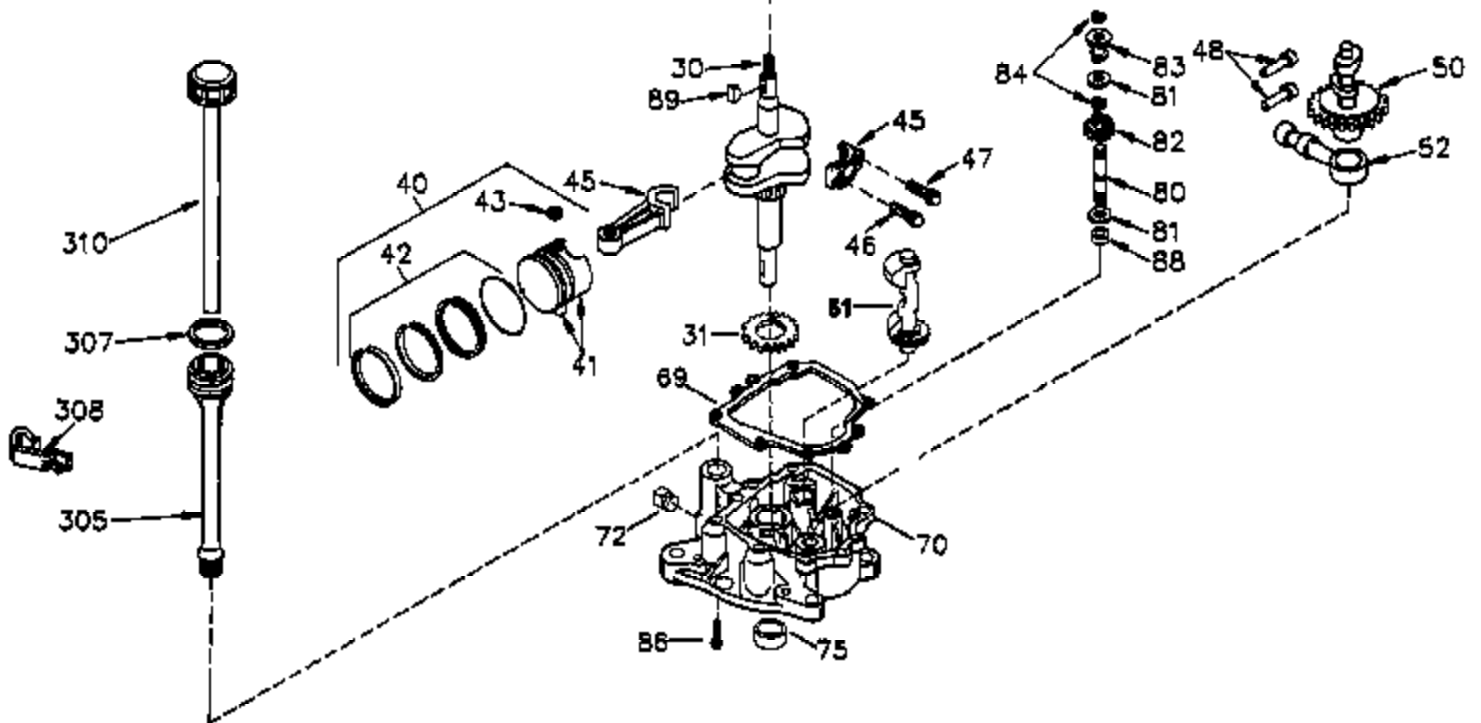

CONTINUED FROM PAGE 2

Ref #	Part Number	Qty	Description
30	35429A	1	Crankshaft
31	35327	1	Counterbalance Gear
40	35776A	1	Piston, Pin & Ring Set (Std.)
40	35777A	1	Piston, Pin & Ring Set (.010" OS)
40	35778A	1	Piston, Pin & Ring Set (.020" OS)
41	35773A	1	Piston & Pin Ass'y. (Std.) (Incl. 43)
41	35774A	1	Piston & Pin Ass'y. (.010" OS) (Incl. 43)
41	35775A	1	Piston & Pin Ass'y. (.020" OS) (Incl. 43)
42	35779	1	Ring Set (Std.)
42	35780	1	Ring Set (.010" OS)
42	35781	1	Ring Set (.020" OS)
43	35772	2	Piston Pin Retaining Ring
45	36895	1	Connecting Rod Ass'y. (Incl. 47)
47	651033	2	Connecting Rod Bolt
48	34034	2	Valve Lifter
50	35381	1	Camshaft (MCR)
51	35315A	1	Counterbalance Weight
52	31356	1	Oil Pump Ass'y.
69	35317	1	* Mounting Flange Gasket
70	35711A	1	Mounting Flange (Incl. 72, 75 & 80)
72	31927	1	Oil Drain Plug
75	35319	1	Oil Seal
80	35783	1	Governor Shaft
81	30590A	2	Washer
82	35378	1	Governor Gear Ass'y. (Incl. 81)
83	30588A	1	Governor Spool
84	29193	2	Retaining Ring
86	650833	7	Screw, 1/4-20 x 1-3/16"
88	31707A	1	Spacer (Incl. 81)
89	32589	1	Flywheel Key
123	33261	1	Intake Pipe Brace
124	651031	3	Screw, 1/4-20 x 9/16"
171	28424	1	Breather Element
178	29752	2	Nut & Lock Washer, 1/4-28
182	30088A	2	Screw, 1/4-28 x 1"
184	33263	1	* Carburetor To Intake Pipe Gasket
185	34926	1	Intake Pipe
223	650378	2	Screw, Torx T-30, 5/16-18 x 1-1/8"
224	27915A	1	Intake Pipe Gasket
234	650825	2	Nut & Lock Washer, 1/4-20
238	650834	2	Screw, 10-32 x 1-17/32"
239	33629	1	* Air Cleaner Gasket
240	35538B	1	Air Cleaner Body (Incl. 239)
245	35403	1	Air Cleaner Filter (Incl. 234)
245A	35404	1	Air Cleaner Filter
250	35961	1	Air Cleaner Cover
251	650886	2	Wing Nut, 1/4-20
292	26460	2	Fuel Line Clamp
305	35574	1	Oil Fill Tube
307	35499	1	"O" Ring
308	35437	1	Fill Tube Clip
310	35576	1	Dipstick
380	640091	1	Carburetor (Incl. 184)
400	36452A	1	* Gasket Set (Incl. items marked PK in notes) Incl. part #'s 26756 (1), 27272A (2), 27896A (2), 27915A (1), 29673 (1), 33263 (1), 33629 (1), 34041A (1), 34327A (1), 34698A (1), 34912 (1), 34923A (1), 35262A (1), 35317 (1), 35865 (1)