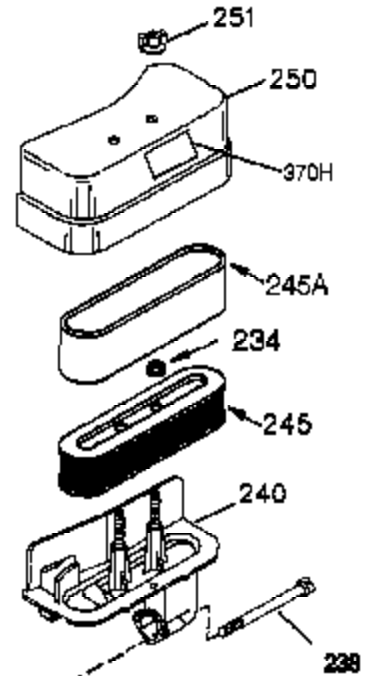

CONTINUED FROM PAGE 2

Ref #	Part Number	Qty	Description
30	35429A	1	Crankshaft
31	35327	1	Counterbalance Gear
40	35776A	1	Piston, Pin & Ring Set (Std.)
40	35777A	1	Piston, Pin & Ring Set (.010" OS)
40	35778A	1	Piston, Pin & Ring Set (.020" OS)
41	35773A	1	Piston & Pin Ass'y. (Std.) (Incl. 43)
41	35774A	1	Piston & Pin Ass'y. (.010" OS) (Incl. 43)
41	35775A	1	Piston & Pin Ass'y. (.020" OS) (Incl. 43)
42	35779	1	Ring Set (Std.)
42	35780	1	Ring Set (.010" OS)
42	35781	1	Ring Set (.020" OS)
43	35772	2	Piston Pin Retaining Ring
45	36895	1	Connecting Rod Ass'y. (Incl. 47)
47	651033	2	Connecting Rod Bolt
48	34034	2	Valve Lifter
50	35381	1	Camshaft (MCR)
51	35315A	1	Counterbalance Weight
52	31356	1	Oil Pump Ass'y.
69	35317	1	* Mounting Flange Gasket
70	35711A	1	Mounting Flange (Incl. 72, 75 & 80)
72	31927	1	Oil Drain Plug
75	35319	1	Oil Seal
80	35783	1	Governor Shaft
81	30590A	2	Washer
82	35378	1	Governor Gear Ass'y. (Incl. 81)
83	30588A	1	Governor Spool
84	29193	2	Retaining Ring
86	650833	7	Screw, 1/4-20 x 1-3/16"
88	31707A	1	Spacer (Incl. 81)
89	32589	1	Flywheel Key
123	33261	1	Intake Pipe Brace
124	651031	3	Screw, 1/4-20 x 9/16"
171	28424	1	Breather Element
178	29752	2	Nut & Lock Washer, 1/4-28
182	30088A	2	Screw, 1/4-28 x 1"
184	33263	1	* Carburetor To Intake Pipe Gasket
185	34926	1	Intake Pipe
223	650378	2	Screw, Torx T-30, 5/16-18 x 1-1/8"
224	27915A	1	Intake Pipe Gasket
234	650825	2	Nut & Lock Washer, 1/4-20
238	650834	2	Screw, 10-32 x 1-17/32"
239	33629	1	* Air Cleaner Gasket
240	35538B	1	Air Cleaner Body (Incl. 239)
245	35403	1	Air Cleaner Filter (Incl. 234)
245A	35404	1	Air Cleaner Filter
250	35961	1	Air Cleaner Cover
251	650886	2	Wing Nut, 1/4-20
292	26460	2	Fuel Line Clamp
305	35574	1	Oil Fill Tube
307	35499	1	"O" Ring
308	35437	1	Fill Tube Clip
310	35576	1	Dipstick
380	640091	1	Carburetor (Incl. 184)
400	36452A	1	* Gasket Set (Incl. items marked PK in notes) Incl. part #'s 26756 (1), 27272A (2), 27896A (2), 27915A (1), 29673 (1), 33263 (1), 33629 (1), 34041A (1), 34327A (1), 34698A (1), 34912 (1), 34923A (1), 35262A (1), 35317 (1), 35865 (1)