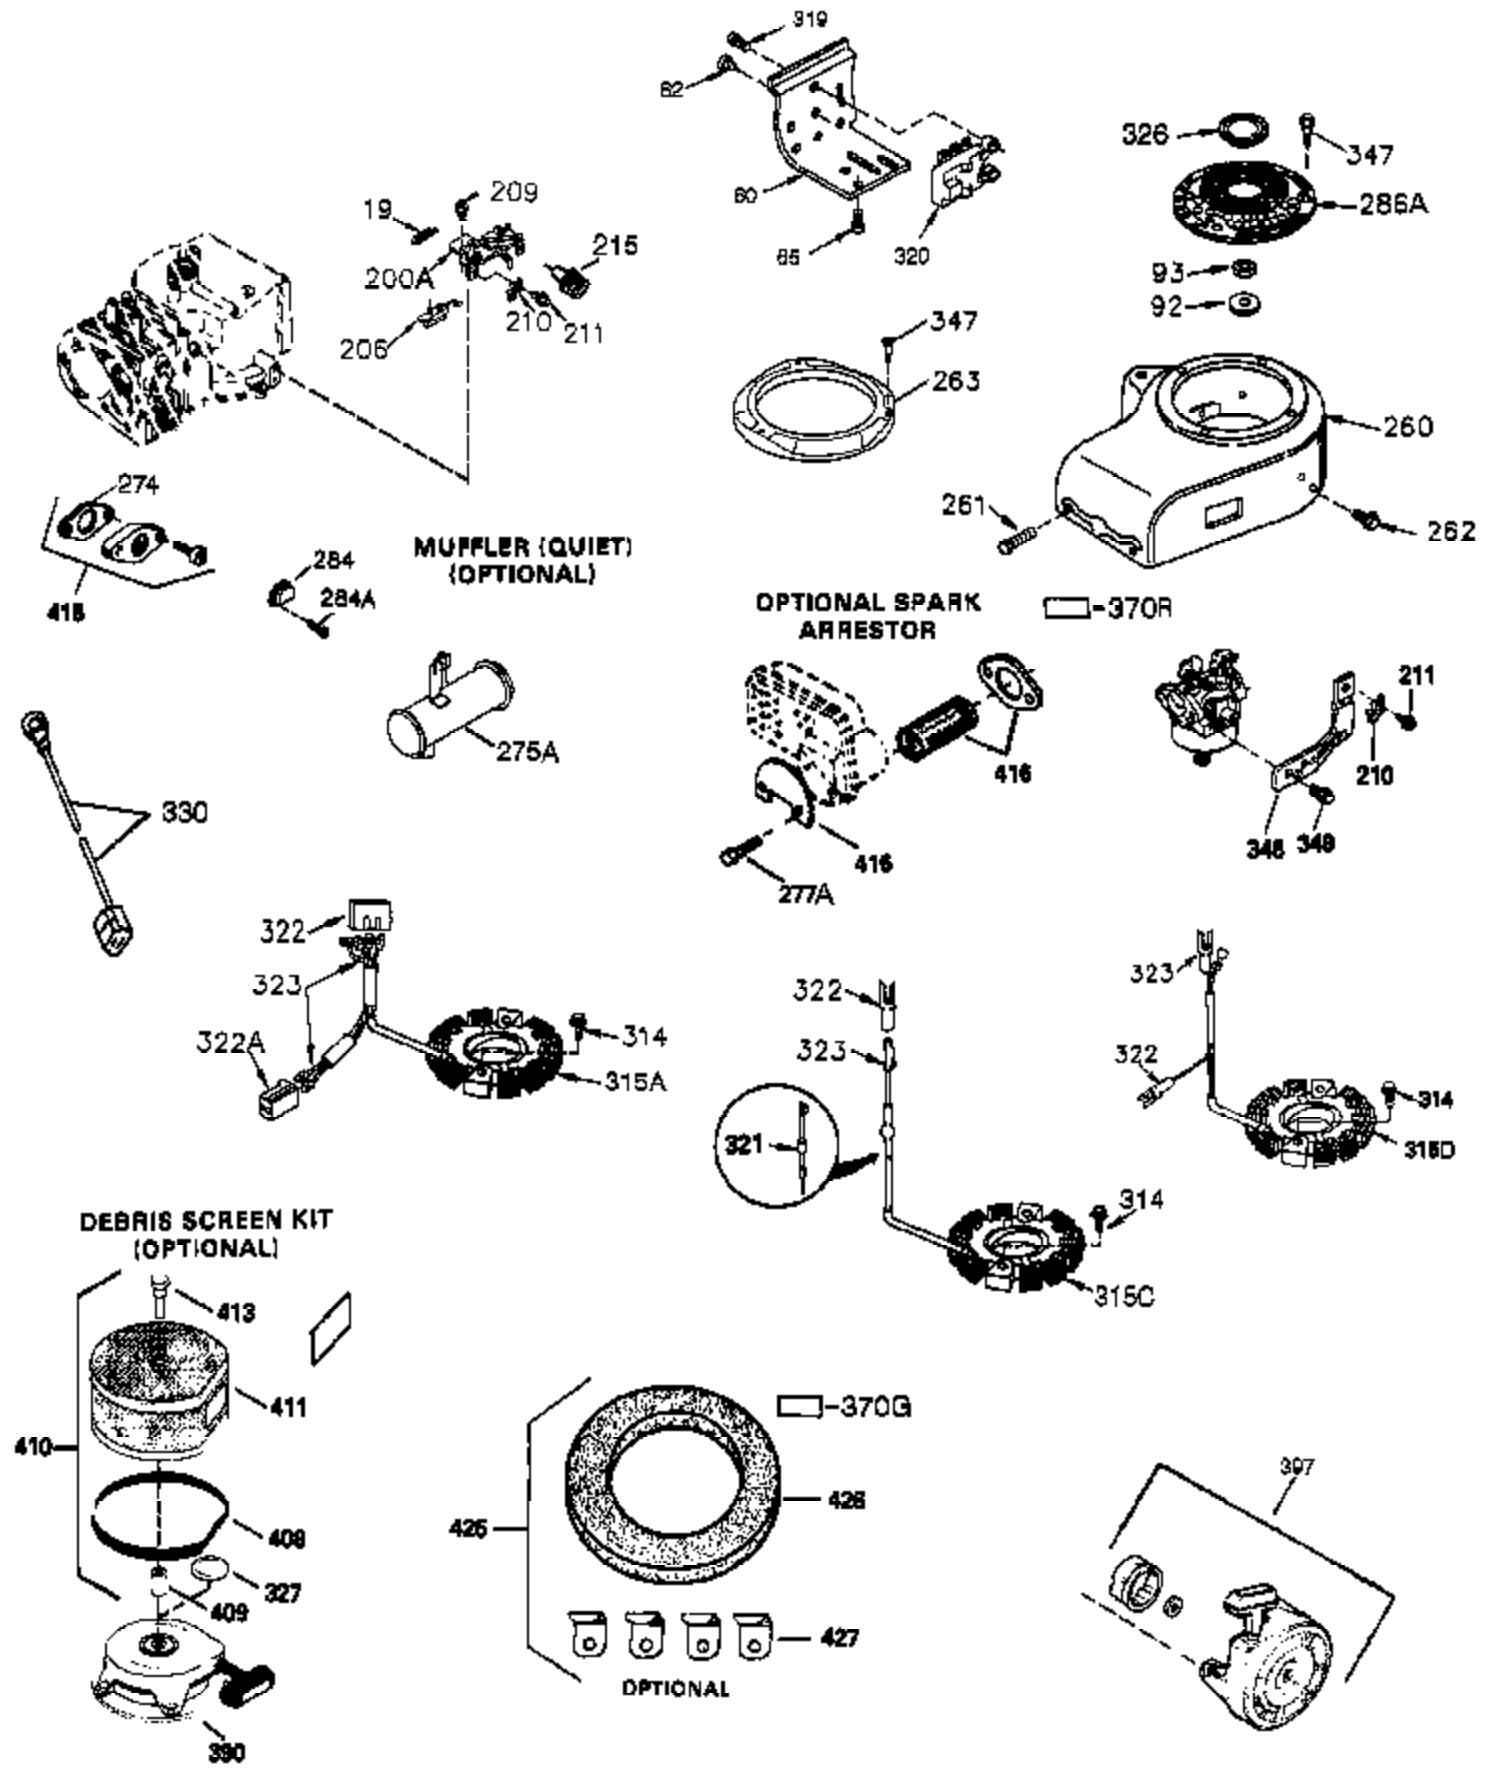

Ref #	Part Number	Qty	Description
30	35429A	1	Crankshaft
31	35327	1	Counterbalance Gear
40	35776A	1	Piston, Pin & Ring Set (Std.)
40	35777A	1	Piston, Pin & Ring Set (.010" OS)
40	35778A	1	Piston, Pin & Ring Set (.020" OS)
41	35773A	1	Piston & Pin Ass'y. (Std.) (Incl. 43)
41	35774A	1	Piston & Pin Ass'y. (.010" OS) (Incl. 43)
41	35775A	1	Piston & Pin Ass'y. (.020" OS) (Incl. 43)
42	35779	1	Ring Set (Std.)
42	35780	1	Ring Set (.010" OS)
42	35781	1	Ring Set (.020" OS)
43	35772	2	Piston Pin Retaining Ring
45	36895	1	Connecting Rod Ass'y. (Incl. 47)
47	651033	2	Connecting Rod Bolt
48	34034	2	Valve Lifter
50	35381	1	Camshaft (MCR)
51	35315A	1	Counterbalance Weight
52	31356	1	Oil Pump Ass'y.
69	35317	1	* Mounting Flange Gasket
70	35711A	1	Mounting Flange (Incl. 72, 75 & 80)
72	31927	1	Oil Drain Plug
75	35319	1	Oil Seal
80	35783	1	Governor Shaft
81	30590A	2	Washer
82	35378	1	Governor Gear Ass'y. (Incl. 81)
83	30588A	1	Governor Spool
84	29193	2	Retaining Ring
86	650833	7	Screw, 1/4-20 x 1-3/16"
88	31707A	1	Spacer (Incl. 81)
89	32589	1	Flywheel Key
123	33261	1	Intake Pipe Brace
124	651031	3	Screw, 1/4-20 x 9/16"
171	28424	1	Breather Element
178	29752	2	Nut & Lock Washer, 1/4-28
182	30088A	2	Screw, 1/4-28 x 1"
184	33263	1	* Carburetor To Intake Pipe Gasket
185	34926	1	Intake Pipe
223	650378	2	Screw, T-30, 5/16-18 x 1-3/32"
224	27915A	1	Intake Pipe Gasket
234	650825	2	Nut & Lock Washer, 1/4-20
238	650834	2	Screw, 10-32 x 1-17/32"
239	33629	1	* Air Cleaner Gasket
240	35538B	1	Air Cleaner Body (Incl. 239)
245	35403	1	Air Cleaner Filter (Incl. 234)
245A	35404	1	Air Cleaner Filter
250	35961	1	Air Cleaner Cover
251	650886	2	Wing Nut, 1/4-20
292	26460	2	Fuel Line Clamp
305	35574	1	Oil Fill Tube
307	35499	1	"O" Ring
308	35437	1	Fill Tube Clip
310	35576	1	Dipstick
380	640091A	1	Carburetor (Incl. 184)
400	36452B	1	* Gasket Set (Incl. items marked PK i n notes)
420	730225A	1	SAE 30 4-Cycle Engine Oil (Quart)