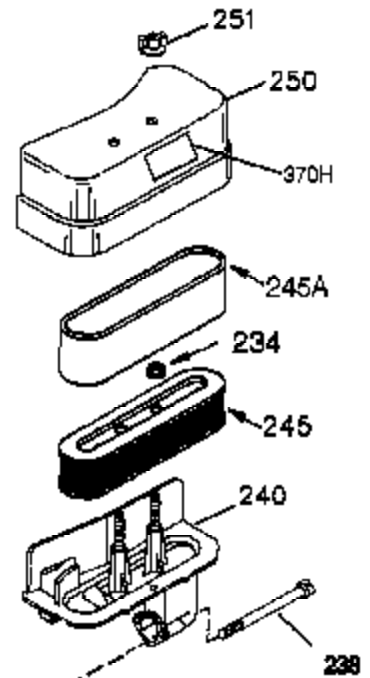

CONTINUED FROM PAGE 2

Ref #	Part Number	Qty	Description
30	35429A	1	Crankshaft
31	35327	1	Counterbalance Gear
40	35776A	1	Piston, Pin & Ring Set (Std.)
40	35777A	1	Piston, Pin & Ring Set (.010" OS)
40	35778A	1	Piston, Pin & Ring Set (.020" OS)
41	35773A	1	Piston & Pin Ass'y. (Std.) (Incl. 43)
41	35774A	1	Piston & Pin Ass'y. (.010" OS) (Incl. 43)
41	35775A	1	Piston & Pin Ass'y. (.020" OS) (Incl. 43)
42	35779	1	Ring Set (Std.)
42	35780	1	Ring Set (.010" OS)
42	35781	1	Ring Set (.020" OS)
43	35772	2	Piston Pin Retaining Ring
45	36895	1	Connecting Rod Ass'y. (Incl. 47)
47	651033	2	Connecting Rod Bolt
48	34034	2	Valve Lifter
50	35381	1	Camshaft (MCR)
51	35315A	1	Counterbalance Weight
52	31356	1	Oil Pump Ass'y.
69	35317	1	* Mounting Flange Gasket
70	35711A	1	Mounting Flange (Incl. 72, 75 & 80)
72	31927	1	Oil Drain Plug
75	35319	1	Oil Seal
80	35783	1	Governor Shaft
81	30590A	2	Washer
82	35378	1	Governor Gear Ass'y. (Incl. 81)
83	30588A	1	Governor Spool
84	29193	2	Retaining Ring
86	650833	7	Screw, 1/4-20 x 1-3/16"
88	31707A	1	Spacer (Incl. 81)
89	32589	1	Flywheel Key
123	33261	1	Intake Pipe Brace
124	651031	3	Screw, 1/4-20 x 9/16"
171	28424	1	Breather Element
178	29752	2	Nut & Lock Washer, 1/4-28
182	30088A	2	Screw, 1/4-28 x 1"
184	33263	1	* Carburetor To Intake Pipe Gasket
185	34926	1	Intake Pipe
223	650378	2	Screw, T-30, 5/16-18 x 1-3/32"
224	27915A	1	Intake Pipe Gasket
234	650825	2	Nut & Lock Washer, 1/4-20
238	650834	2	Screw, 10-32 x 1-17/32"
239	33629	1	* Air Cleaner Gasket
240	35538B	1	Air Cleaner Body (Incl. 239)
245	35403	1	Air Cleaner Filter (Incl. 234)
245A	35404	1	Air Cleaner Filter
250	35961	1	Air Cleaner Cover
251	650886	2	Wing Nut, 1/4-20
292	26460	2	Fuel Line Clamp
305	35574	1	Oil Fill Tube
307	35499	1	"O" Ring
308	35437	1	Fill Tube Clip
310	35576	1	Dipstick
380	640091A	1	Carburetor (Incl. 184)
400	36452B	1	* Gasket Set (Incl. items marked PK i n notes)
420	730225A	1	SAE 30 4-Cycle Engine Oil (Quart)