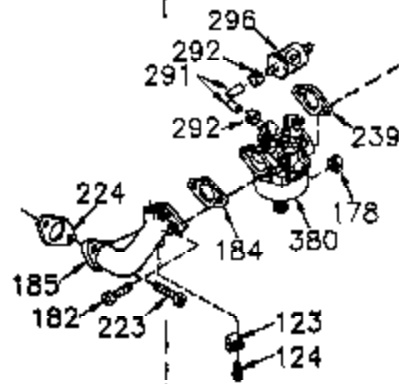

CONTINUED FROM PAGE 2

Ref #	Part Number	Qty	Description
30	35429A	1	Crankshaft
31	35327	1	Counterbalance Gear
40	35776A	1	Piston, Pin & Ring Set (Std.)
40	35777A	1	Piston, Pin & Ring Set (.010" OS)
40	35778A	1	Piston, Pin & Ring Set (.020" OS)
41	35773A	1	Piston & Pin Ass'y. (Std.) (Incl. 43)
41	35774A	1	Piston & Pin Ass'y. (.010" OS) (Incl. 43)
41	35775A	1	Piston & Pin Ass'y. (.020" OS) (Incl. 43)
42	35779	1	Ring Set (Std.)
42	35780	1	Ring Set (.010" OS)
42	35781	1	Ring Set (.020" OS)
43	35772	2	Piston Pin Retaining Ring
45	36895	1	Connecting Rod Ass'y. (Incl. 47)
47	651033	2	Connecting Rod Bolt
48	34034	2	Valve Lifter
50	35381	1	Camshaft (MCR)
51	35315A	1	Counterbalance Weight
52	31356	1	Oil Pump Ass'y.
69	35317	1	* Mounting Flange Gasket
70	35711A	1	Mounting Flange (Incl. 72, 75 & 80)
72	31927	1	Oil Drain Plug
75	35319	1	Oil Seal
80	35783	1	Governor Shaft
81	30590A	2	Washer
82	35378	1	Governor Gear Ass'y. (Incl. 81)
83	30588A	1	Governor Spool
84	29193	2	Retaining Ring
86	650833	7	Screw, 1/4-20 x 1-3/16"
88	31707A	1	Spacer (Incl. 81)
89	32589	1	Flywheel Key
123	33261	1	Intake Pipe Brace
124	651031	3	Screw, 1/4-20 x 9/16"
171	28424	1	Breather Element
178	29752	2	Nut & Lock Washer, 1/4-28
182	30088A	2	Screw, 1/4-28 x 1"
184	33263	1	* Carburetor To Intake Pipe Gasket
185	34926	1	Intake Pipe
223	650378	2	Screw, T-30, 5/16-18 x 1-3/32"
224	27915A	1	Intake Pipe Gasket
234	650825	2	Nut & Lock Washer, 1/4-20
238	650834	2	Screw, 10-32 x 1-17/32"
239	33629	1	* Air Cleaner Gasket
240	35538B	1	Air Cleaner Body (Incl. 239)
245	35403	1	Air Cleaner Filter (Incl. 234)
245A	35404	1	Air Cleaner Filter
250	35961	1	Air Cleaner Cover
251	650886	2	Wing Nut, 1/4-20
292	26460	2	Fuel Line Clamp
305	35574	1	Oil Fill Tube
307	35499	1	"O" Ring
308	35437	1	Fill Tube Clip
310	35576	1	Dipstick
380	640091A	1	Carburetor (Incl. 184)
400	36452B	1	* Gasket Set (Incl. items marked PK i n notes)
420	730225A	1	SAE 30 4-Cycle Engine Oil (Quart)