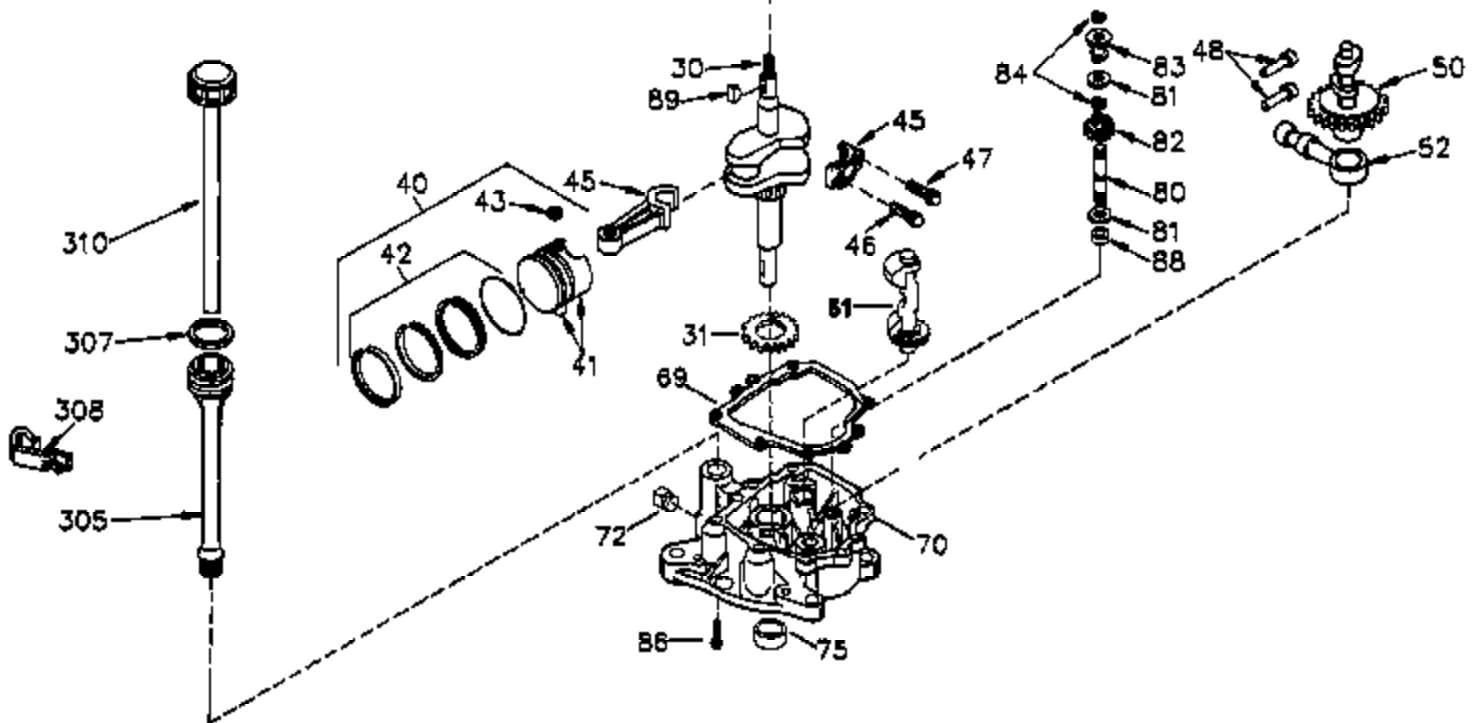

CONTINUED FROM PAGE 2

Ref #	Part Number	Qty	Description
30	35429A	1	Crankshaft
31	35327	1	Counterbalance Gear
40	35776A	1	Piston, Pin & Ring Set (Std.)
40	35777A	1	Piston, Pin & Ring Set (.010" OS)
40	35778A	1	Piston, Pin & Ring Set (.020" OS)
41	35773A	1	Piston & Pin Ass'y. (Std.) (Incl. 43)
41	35774A	1	Piston & Pin Ass'y. (.010" OS) (Incl. 43)
41	35775A	1	Piston & Pin Ass'y. (.020" OS) (Incl. 43)
42	35779	1	Ring Set (Std.)
42	35780	1	Ring Set (.010" OS)
42	35781	1	Ring Set (.020" OS)
43	35772	2	Piston Pin Retaining Ring
45	36895	1	Connecting Rod Ass'y. (Incl. 47)
47	651033	2	Connecting Rod Bolt
48	34034	2	Valve Lifter
50	35381	1	Camshaft (MCR)
51	35315A	1	Counterbalance Weight
52	31356	1	Oil Pump Ass'y.
69	35317	1	* Mounting Flange Gasket
70	35711A	1	Mounting Flange (Incl. 72, 75 & 80)
72	31927	1	Oil Drain Plug
75	35319	1	Oil Seal
80	35783	1	Governor Shaft
81	30590A	2	Washer
82	35378	1	Governor Gear Ass'y. (Incl. 81)
83	30588A	1	Governor Spool
84	29193	2	Retaining Ring
86	650833	7	Screw, 1/4-20 x 1-3/16"
88	31707A	1	Spacer (Incl. 81)
89	32589	1	Flywheel Key
123	33261	1	Intake Pipe Brace
124	651031	3	Screw, 1/4-20 x 9/16"
171	28424	1	Breather Element
178	29752	2	Nut & Lock Washer, 1/4-28
182	30088A	2	Screw, 1/4-28 x 1"
184	33263	1	* Carburetor To Intake Pipe Gasket
185	34926	1	Intake Pipe
223	650378	2	Screw, T-30, 5/16-18 x 1-3/32"
224	27915A	1	Intake Pipe Gasket
234	650825	2	Nut & Lock Washer, 1/4-20
238	650834	2	Screw, 10-32 x 1-17/32"
239	33629	1	* Air Cleaner Gasket
240	35538B	1	Air Cleaner Body (Incl. 239)
245	35403	1	Air Cleaner Filter (Incl. 234)
245A	35404	1	Air Cleaner Filter
250	35961	1	Air Cleaner Cover
251	650886	2	Wing Nut, 1/4-20
292	26460	2	Fuel Line Clamp
305	35574	1	Oil Fill Tube
307	35499	1	"O" Ring
308	35437	1	Fill Tube Clip
310	35576	1	Dipstick
380	640091A	1	Carburetor (Incl. 184)
400	36452B	1	* Gasket Set (Incl. items marked PK i n notes)
420	730225A	1	SAE 30 4-Cycle Engine Oil (Quart)