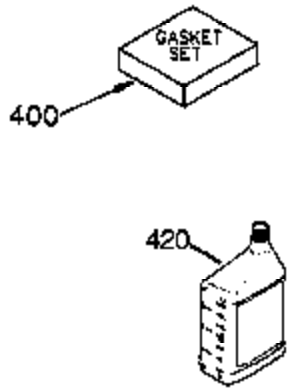

CONTINUED FROM PAGE 2

Ref #	Part Number	Qty	Description
30	35429A	1	Crankshaft
31	35327	1	Counterbalance Gear
40	35776A	1	Piston, Pin & Ring Set (Std.)
40	35777A	1	Piston, Pin & Ring Set (.010" OS)
40	35778A	1	Piston, Pin & Ring Set (.020" OS)
41	35773A	1	Piston & Pin Ass'y. (Std.) (Incl. 43)
41	35774A	1	Piston & Pin Ass'y. (.010" OS) (Incl. 43)
41	35775A	1	Piston & Pin Ass'y. (.020" OS) (Incl. 43)
42	35779	1	Ring Set (Std.)
42	35780	1	Ring Set (.010" OS)
42	35781	1	Ring Set (.020" OS)
43	35772	2	Piston Pin Retaining Ring
45	36895	1	Connecting Rod Ass'y. (Incl. 47)
47	651033	2	Connecting Rod Bolt
48	34034	2	Valve Lifter
50	35381	1	Camshaft (MCR)
51	35315A	1	Counterbalance Weight
52	31356	1	Oil Pump Ass'y.
69	35317	1	* Mounting Flange Gasket
70	35711A	1	Mounting Flange (Incl. 72, 75 & 80)
72	31927	1	Oil Drain Plug
75	35319	1	Oil Seal
80	35783	1	Governor Shaft
81	30590A	2	Washer
82	35378	1	Governor Gear Ass'y. (Incl. 81)
83	30588A	1	Governor Spool
84	29193	2	Retaining Ring
86	650833	7	Screw, 1/4-20 x 1-3/16"
88	31707A	1	Spacer (Incl. 81)
89	32589	1	Flywheel Key
123	33261	1	Intake Pipe Brace
124	651031	3	Screw, 1/4-20 x 9/16"
171	28424	1	Breather Element
178	29752	2	Nut & Lock Washer, 1/4-28
182	30088A	2	Screw, 1/4-28 x 1"
184	33263	1	* Carburetor To Intake Pipe Gasket
185	34926	1	Intake Pipe
223	650378	2	Screw, T-30, 5/16-18 x 1-3/32"
224	27915A	1	Intake Pipe Gasket
234	650825	2	Nut & Lock Washer, 1/4-20
238	650834	2	Screw, 10-32 x 1-17/32"
239	33629	1	* Air Cleaner Gasket
240	35538B	1	Air Cleaner Body (Incl. 239)
245	35403	1	Air Cleaner Filter (Incl. 234)
245A	35404	1	Air Cleaner Filter
250	35961	1	Air Cleaner Cover
251	650886	2	Wing Nut, 1/4-20
292	26460	2	Fuel Line Clamp
305	35574	1	Oil Fill Tube
307	35499	1	"O" Ring
308	35437	1	Fill Tube Clip
310	35576	1	Dipstick
380	640091A	1	Carburetor (Incl. 184)
400	36452B	1	* Gasket Set (Incl. items marked PK i n notes)
420	730225A	1	SAE 30 4-Cycle Engine Oil (Quart)