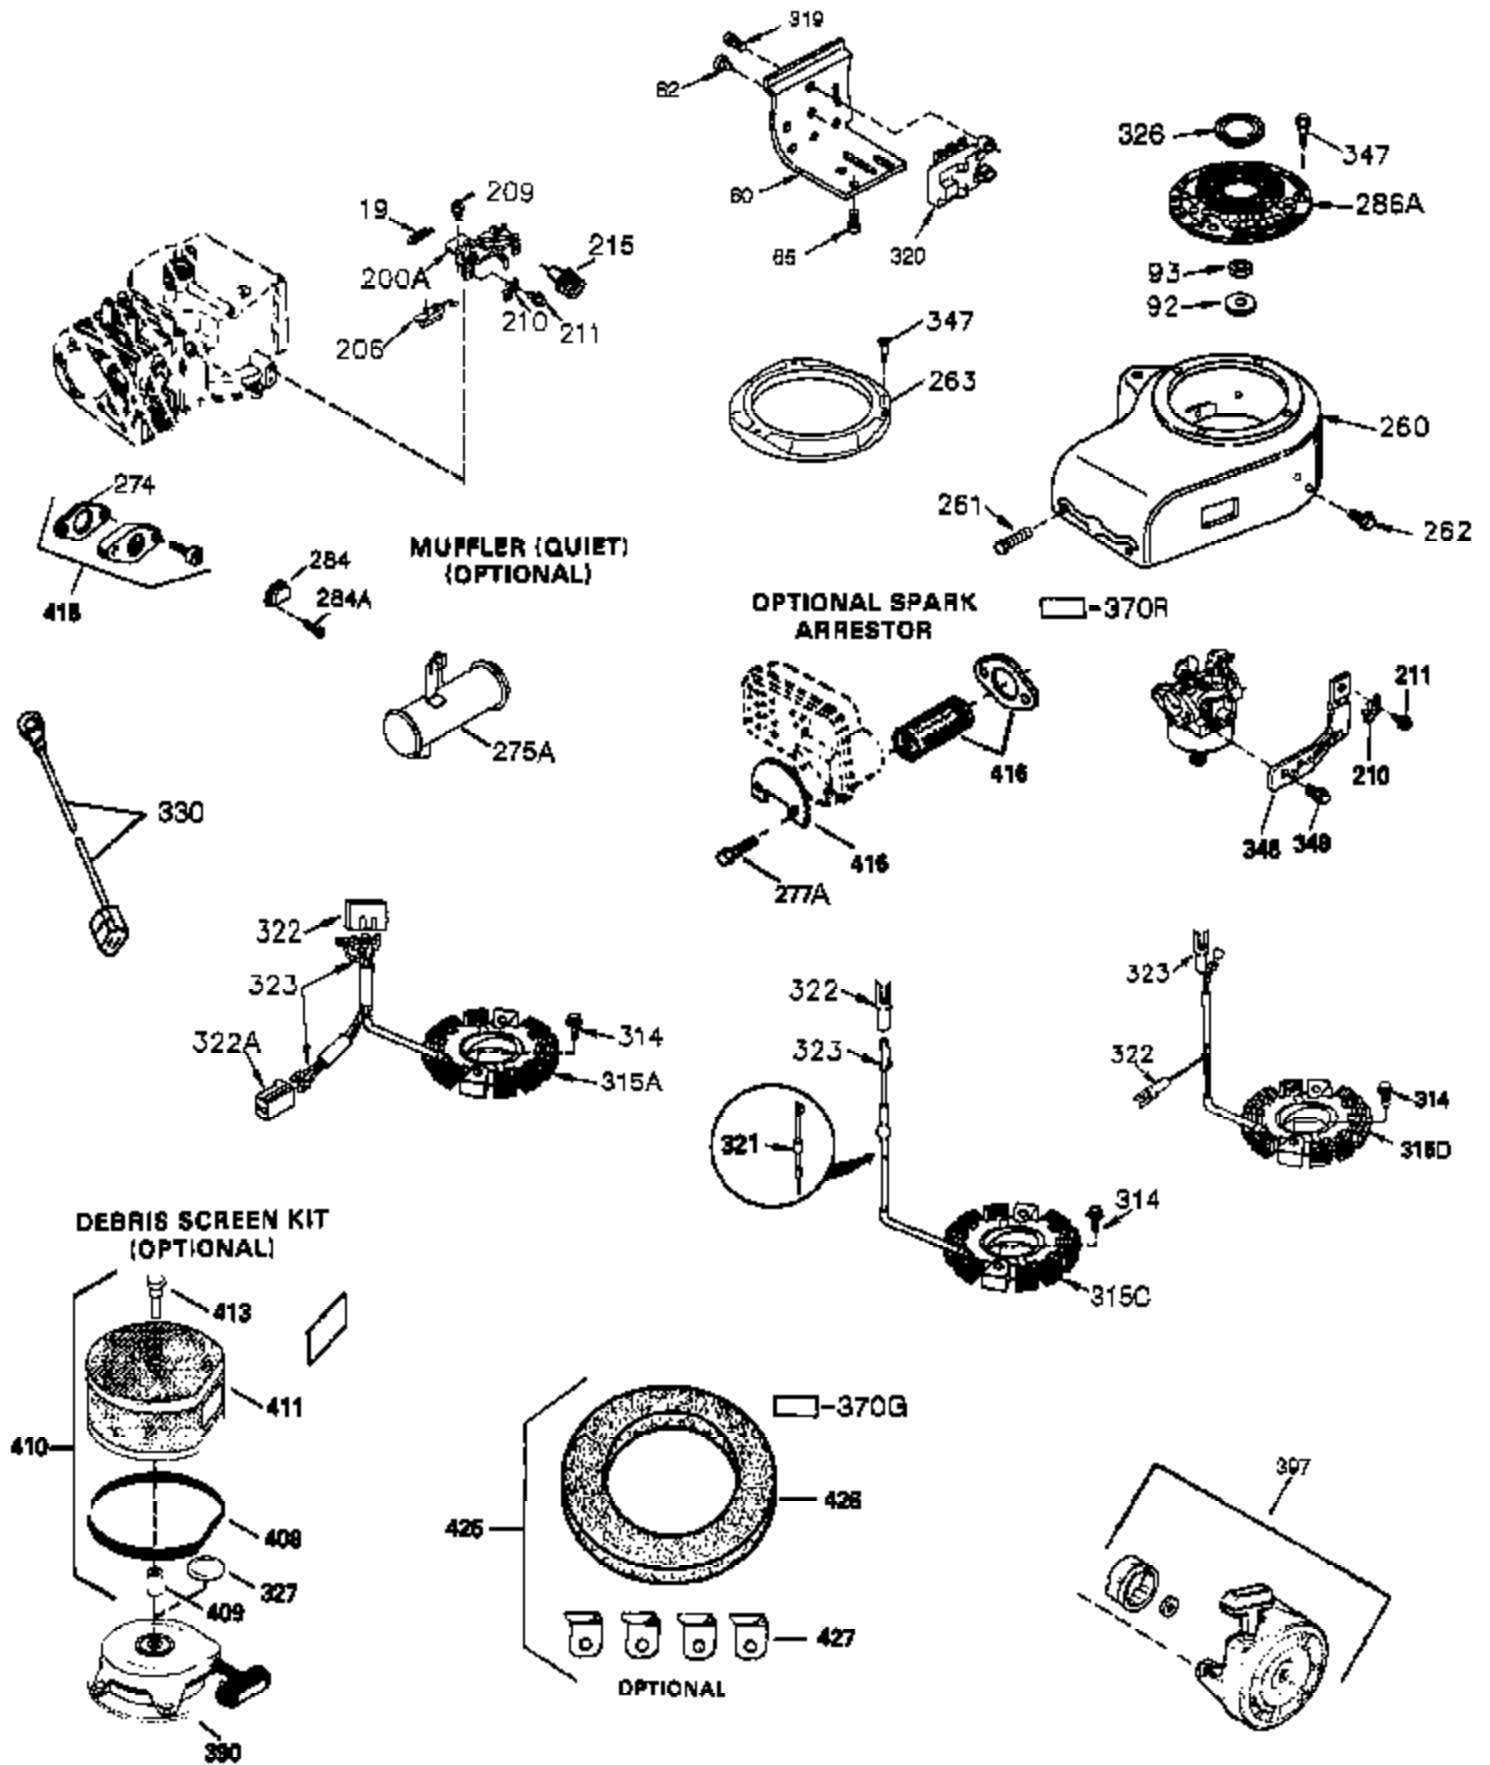

Ref #	Part Number	Qty	Description
19	36495	1	Extension Spring
60	33273A	1	Blower Housing Extension
62	650760	1	Screw, 8-32 x 3/8"
65	650128	1	Screw, 10-24 x 1/2"
92	650880	1	Lock Washer
93	650881	1	Flywheel Nut
171	28424	1	Breather Element
209	651081	2	Screw, 10-32 x 15/32"
210	27793	1	Conduit Clip
211	28942	1	Screw, 10-32 x 3/8"
260	36266	1	Blower Housing
261	650788	2	Screw, 5/16-18 x 3/4"
262	651084	2	Screw, 5/16-18 x 9/16"
263	35963	1	Trim Ring
286A	35962	1	Cup & Screen
314	650873	2	Screw, 1/4-20 x 3/4"
321	611161	1	Diode
322	611117	1	Connector Body
323	611118	1	Terminal
326	36210	1	Screen Plug
347	650949	3	Screw, 10-24 x 9/16"