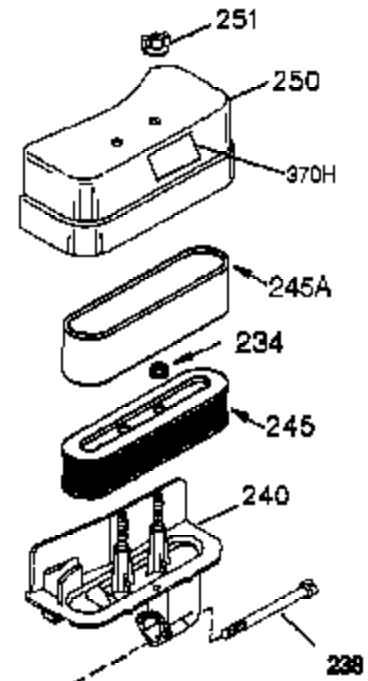

CONTINUED FROM PAGE 2

Ref #	Part Number	Qty	Description
30	35422A	1	Crankshaft
31	35327	1	Counterbalance Gear
40	35776A	1	Piston, Pin & Ring Set (Std.)
40	35777A	1	Piston, Pin & Ring Set (.010" OS)
40	35778A	1	Piston, Pin & Ring Set (.020" OS)
41	35773A	1	Piston & Pin Ass'y. (Std.) (Incl. 43)
41	35774A	1	Piston & Pin Ass'y. (.010" OS) (Incl. 43)
41	35775A	1	Piston & Pin Ass'y. (.020" OS) (Incl. 43)
42	35779	1	Ring Set (Std.)
42	35780	1	Ring Set (.010" OS)
42	35781	1	Ring Set (.020" OS)
43	35772	2	Piston Pin Retaining Ring
45	36895	1	Connecting Rod Ass'y. (Incl. 47)
47	651033	2	Connecting Rod Bolt
48	34034	2	Valve Lifter
50	35381	1	Camshaft (MCR)
51	35315A	1	Counterbalance Weight
52	31356	1	Oil Pump Ass'y.
69	35317	1	* Mounting Flange Gasket
70	35711A	1	Mounting Flange (Incl. 72, 75 & 80)
72	31927	1	Oil Drain Plug
75	35319	1	Oil Seal
80	35783	1	Governor Shaft
81	30590A	2	Washer
82	35378	1	Governor Gear Ass'y. (Incl. 81)
83	30588A	1	Governor Spool
84	29193	2	Retaining Ring
86	650833	7	Screw, 1/4-20 x 1-3/16"
88	31707A	1	Spacer (Incl. 81)
89	32589	1	Flywheel Key
123	33261	1	Intake Pipe Brace
124	651031	3	Screw, 1/4-20 x 9/16"
171	28424	1	Breather Element
178	29752	2	Nut & Lock Washer, 1/4-28
182	30088A	2	Screw, 1/4-28 x 1"
184	33263	1	* Carburetor To Intake Pipe Gasket
185	34926	1	Intake Pipe
223	650378	2	Screw, Torx T-30, 5/16-18 x 1-1/8"
224	27915A	1	Intake Pipe Gasket
234	650825	2	Nut & Lock Washer, 1/4-20
238	650834	2	Screw, 10-32 x 1-17/32"
239	33629	1	* Air Cleaner Gasket
240	35538B	1	Air Cleaner Body (Incl. 239)
245A	35404	1	Air Cleaner Filter
245	35403	1	Air Cleaner Filter (Incl. 234)
250	35961	1	Air Cleaner Cover
251	650886	2	Wing Nut, 1/4-20
292	36460	2	Fuel Line Clamp
296	34279B	1	Fuel Filter (Incl. 292)
305	35574	1	Oil Fill Tube
307	35499	1	"O" Ring
308	35437	1	Fill Tube Clip
310	35576	1	Dipstick
380	640091A	1	Carburetor (Incl. 184)