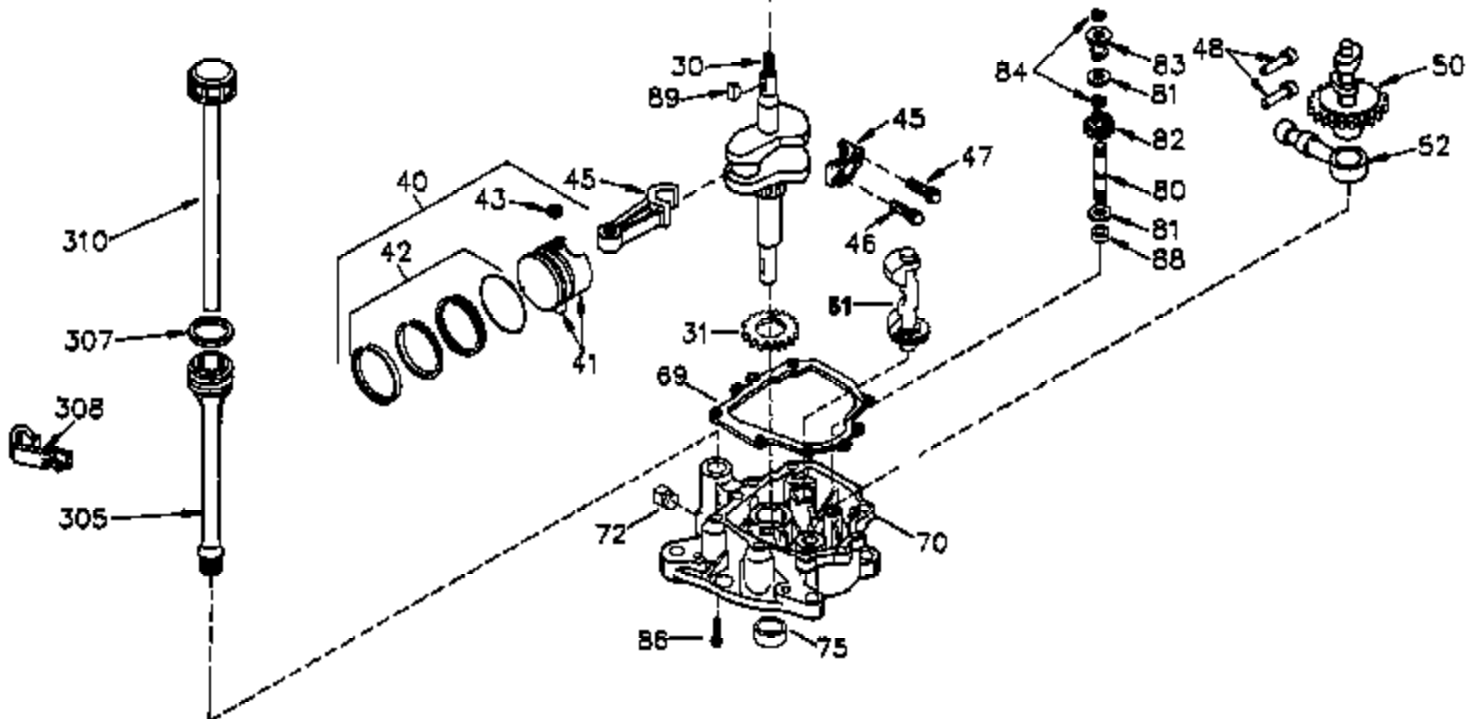

CONTINUED FROM PAGE 2

Ref #	Part Number	Qty	Description
30	35422A	1	Crankshaft
31	35327	1	Counterbalance Gear
40	35776A	1	Piston, Pin & Ring Set (Std.)
40	35777A	1	Piston, Pin & Ring Set (.010" OS)
40	35778A	1	Piston, Pin & Ring Set (.020" OS)
41	35773A	1	Piston & Pin Ass'y. (Std.) (Incl. 43)
41	35774A	1	Piston & Pin Ass'y. (.010" OS) (Incl. 43)
41	35775A	1	Piston & Pin Ass'y. (.020" OS) (Incl. 43)
42	35779	1	Ring Set (Std.)
42	35780	1	Ring Set (.010" OS)
42	35781	1	Ring Set (.020" OS)
43	35772	2	Piston Pin Retaining Ring
45	36895	1	Connecting Rod Ass'y. (Incl. 47)
47	651033	2	Connecting Rod Bolt
48	34034	2	Valve Lifter
50	35381	1	Camshaft (MCR)
51	35315A	1	Counterbalance Weight
52	31356	1	Oil Pump Ass'y.
69	35317	1	* Mounting Flange Gasket
70	35711A	1	Mounting Flange (Incl. 72, 75 & 80)
72	31927	1	Oil Drain Plug
75	35319	1	Oil Seal
80	35783	1	Governor Shaft
81	30590A	2	Washer
82	35378	1	Governor Gear Ass'y. (Incl. 81)
83	30588A	1	Governor Spool
84	29193	2	Retaining Ring
86	650833	7	Screw, 1/4-20 x 1-3/16"
88	31707A	1	Spacer (Incl. 81)
89	32589	1	Flywheel Key
123	33261	1	Intake Pipe Brace
124	651031	3	Screw, 1/4-20 x 9/16"
171	28424	1	Breather Element
178	29752	2	Nut & Lock Washer, 1/4-28
182	30088A	2	Screw, 1/4-28 x 1"
184	33263	1	* Carburetor To Intake Pipe Gasket
185	34926	1	Intake Pipe
223	650378	2	Screw, T-30, 5/16-18 x 1-3/32"
224	27915A	1	Intake Pipe Gasket
234	650825	2	Nut & Lock Washer, 1/4-20
238	650834	2	Screw, 10-32 x 1-17/32"
239	33629	1	* Air Cleaner Gasket
240	35538B	1	Air Cleaner Body (Incl. 239)
245	35403	1	Air Cleaner Filter (Incl. 234)
245A	35404	1	Air Cleaner Filter
250	35961	1	Air Cleaner Cover
251	650886	2	Wing Nut, 1/4-20
292	26460	2	Fuel Line Clamp
305	35574	1	Oil Fill Tube
307	35499	1	"O" Ring
308	35437	1	Fill Tube Clip
310	35576	1	Dipstick
380	640091A	1	Carburetor (Incl. 184)
400	36452B	1	* Gasket Set (Incl. items marked PK i n notes)
420	730225A	1	SAE 30 4-Cycle Engine Oil (Quart)