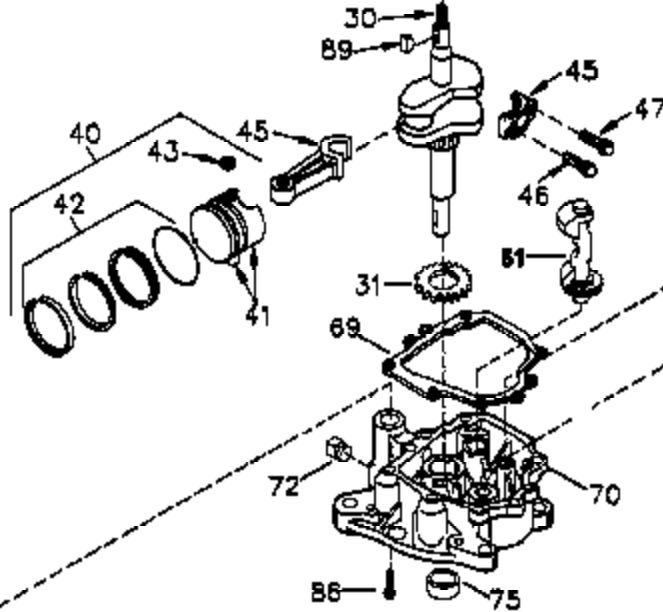

CONTINUED FROM PAGE 2

Ref #	Part Number	Qty	Description
30	35422A	1	Crankshaft
31	35327	1	Counterbalance Gear
40	35776A	1	Piston, Pin & Ring Set (Std.)
40	35777A	1	Piston, Pin & Ring Set (.010" OS)
40	35778A	1	Piston, Pin & Ring Set (.020" OS)
41	35773A	1	Piston & Pin Ass'y. (Std.) (Incl. 43)
41	35774A	1	Piston & Pin Ass'y. (.010" OS) (Incl. 43)
41	35775A	1	Piston & Pin Ass'y. (.020" OS) (Incl. 43)
42	35779	1	Ring Set (Std.)
42	35780	1	Ring Set (.010" OS)
42	35781	1	Ring Set (.020" OS)
43	35772	2	Piston Pin Retaining Ring
45	36895	1	Connecting Rod Ass'y. (Incl. 47)
47	651033	2	Connecting Rod Bolt
48	34034	2	Valve Lifter
50	35381	1	Camshaft (MCR)
51	35315A	1	Counterbalance Weight
52	31356	1	Oil Pump Ass'y.
69	35317	1	* Mounting Flange Gasket
70	35711A	1	Mounting Flange (Incl. 72, 75 & 80)
72	31927	1	Oil Drain Plug
75	35319	1	Oil Seal
80	35783	1	Governor Shaft
81	30590A	2	Washer
82	35378	1	Governor Gear Ass'y. (Incl. 81)
83	30588A	1	Governor Spool
84	29193	2	Retaining Ring
86	650833	7	Screw, 1/4-20 x 1-3/16"
88	31707A	1	Spacer (Incl. 81)
89	32589	1	Flywheel Key
123	33261	1	Intake Pipe Brace
124	651031	3	Screw, 1/4-20 x 9/16"
171	28424	1	Breather Element
178	29752	2	Nut & Lock Washer, 1/4-28
182	30088A	2	Screw, 1/4-28 x 1"
184	33263	1	* Carburetor To Intake Pipe Gasket
185	34926	1	Intake Pipe
223	650378	2	Screw, T-30, 5/16-18 x 1-3/32"
224	27915A	1	Intake Pipe Gasket
234	650825	2	Nut & Lock Washer, 1/4-20
238	650834	2	Screw, 10-32 x 1-17/32"
239	33629	1	* Air Cleaner Gasket
240	35538B	1	Air Cleaner Body (Incl. 239)
245	35403	1	Air Cleaner Filter (Incl. 234)
245A	35404	1	Air Cleaner Filter
250	35961	1	Air Cleaner Cover
251	650886	2	Wing Nut, 1/4-20
292	26460	2	Fuel Line Clamp
305	35574	1	Oil Fill Tube
307	35499	1	"O" Ring
308	35437	1	Fill Tube Clip
310	35576	1	Dipstick
380	640091A	1	Carburetor (Incl. 184)
400	36452B	1	* Gasket Set (Incl. items marked PK i n notes)
420	730225A	1	SAE 30 4-Cycle Engine Oil (Quart)