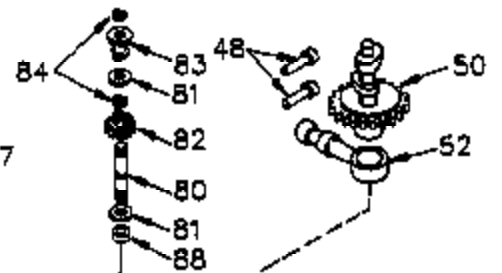

CONTINUED FROM PAGE 2

Ref #	Part Number	Qty	Description
30	35422A	1	Crankshaft
31	35327	1	Counterbalance Gear
40	35776A	1	Piston, Pin & Ring Set (Std.)
40	35777A	1	Piston, Pin & Ring Set (.010" OS)
40	35778A	1	Piston, Pin & Ring Set (.020" OS)
41	35773A	1	Piston & Pin Ass'y. (Std.) (Incl. 43)
41	35774A	1	Piston & Pin Ass'y. (.010" OS) (Incl. 43)
41	35775A	1	Piston & Pin Ass'y. (.020" OS) (Incl. 43)
42	35779	1	Ring Set (Std.)
42	35780	1	Ring Set (.010" OS)
42	35781	1	Ring Set (.020" OS)
43	35772	2	Piston Pin Retaining Ring
45	36895	1	Connecting Rod Ass'y. (Incl. 47)
47	651033	2	Connecting Rod Bolt
48	34034	2	Valve Lifter
50	35381	1	Camshaft (MCR)
51	35315A	1	Counterbalance Weight
52	31356	1	Oil Pump Ass'y.
69	35317	1	* Mounting Flange Gasket
70	35711A	1	Mounting Flange (Incl. 72, 75 & 80)
72	31927	1	Oil Drain Plug
75	35319	1	Oil Seal
80	35783	1	Governor Shaft
81	30590A	2	Washer
82	35378	1	Governor Gear Ass'y. (Incl. 81)
83	30588A	1	Governor Spool
84	29193	2	Retaining Ring
86	650833	7	Screw, 1/4-20 x 1-3/16"
88	31707A	1	Spacer (Incl. 81)
89	32589	1	Flywheel Key
123	33261	1	Intake Pipe Brace
124	651031	3	Screw, 1/4-20 x 9/16"
171	28424	1	Breather Element
178	29752	2	Nut & Lock Washer, 1/4-28
182	30088A	2	Screw, 1/4-28 x 1"
184	33263	1	* Carburetor To Intake Pipe Gasket
185	34926	1	Intake Pipe
223	650378	2	Screw, T-30, 5/16-18 x 1-3/32"
224	27915A	1	Intake Pipe Gasket
234	650825	2	Nut & Lock Washer, 1/4-20
238	650834	2	Screw, 10-32 x 1-17/32"
239	33629	1	* Air Cleaner Gasket
240	35538B	1	Air Cleaner Body (Incl. 239)
245	35403	1	Air Cleaner Filter (Incl. 234)
245A	35404	1	Air Cleaner Filter
250	35961	1	Air Cleaner Cover
251	650886	2	Wing Nut, 1/4-20
292	26460	2	Fuel Line Clamp
305	35574	1	Oil Fill Tube
307	35499	1	"O" Ring
308	35437	1	Fill Tube Clip
310	35576	1	Dipstick
380	640091A	1	Carburetor (Incl. 184)
400	36452B	1	* Gasket Set (Incl. items marked PK i n notes)
420	730225A	1	SAE 30 4-Cycle Engine Oil (Quart)