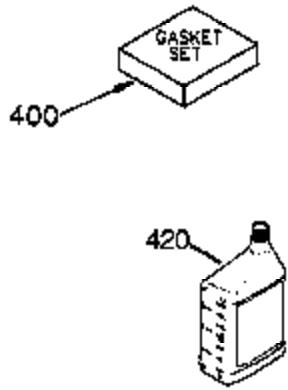

CONTINUED FROM PAGE 2

Ref #	Part Number	Qty	Description
30	35429A	1	Crankshaft
31	35327	1	Counterbalance Gear
40	35776A	1	Piston, Pin & Ring Set (Std.)
40	35777A	1	Piston, Pin & Ring Set (.010" OS)
40	35778A	1	Piston, Pin & Ring Set (.020" OS)
41	35773A	1	Piston & Pin Ass'y. (Std.) (Incl. 43)
41	35774A	1	Piston & Pin Ass'y. (.010" OS) (Incl. 43)
41	35775A	1	Piston & Pin Ass'y. (.020" OS) (Incl. 43)
42	35779	1	Ring Set (Std.)
42	35780	1	Ring Set (.010" OS)
42	35781	1	Ring Set (.020" OS)
43	35772	2	Piston Pin Retaining Ring
45	36895	1	Connecting Rod Ass'y. (Incl. 47)
47	651033	2	Connecting Rod Bolt
48	34034	2	Valve Lifter
50	35381	1	Camshaft (MCR)
51	35315A	1	Counterbalance Weight
52	31356	1	Oil Pump Ass'y.
69	35317	1	* Mounting Flange Gasket
70	35711A	1	Mounting Flange (Incl. 72, 75 & 80)
72	31927	1	Oil Drain Plug
75	35319	1	Oil Seal
80	35783	1	Governor Shaft
81	30590A	2	Washer
82	35378	1	Governor Gear Ass'y. (Incl. 81)
83	30588A	1	Governor Spool
84	29193	2	Retaining Ring
86	650833	7	Screw, 1/4-20 x 1-3/16"
88	31707A	1	Spacer (Incl. 81)
89	32589	1	Flywheel Key
123	33261	1	Intake Pipe Brace
124	651031	3	Screw, 1/4-20 x 9/16"
171	28424	1	Breather Element
178	29752	2	Nut & Lock Washer, 1/4-28
182	30088A	2	Screw, 1/4-28 x 1"
184	33263	1	* Carburetor To Intake Pipe Gasket
185	34926	1	Intake Pipe
223	650378	2	Screw, Torx T-30, 5/16-18 x 1-1/8"
224	27915A	1	Intake Pipe Gasket
234	650825	2	Nut & Lock Washer, 1/4-20
238	650834	2	Screw, 10-32 x 1-17/32"
239	33629	1	* Air Cleaner Gasket
240	35538B	1	Air Cleaner Body (Incl. 239)
245A	35404	1	Air Cleaner Filter
245	35403	1	Air Cleaner Filter (Incl. 234)
250	35961	1	Air Cleaner Cover
251	650886	2	Wing Nut, 1/4-20
292	26460	2	Fuel Line Clamp
296	34279B	1	Fuel Filter (Incl. 292)
305	35574	1	Oil Fill Tube
307	35499	1	"O" Ring
308	35437	1	Fill Tube Clip
310	35576	1	Dipstick
380	640078A	1	Carburetor (Incl. 184)