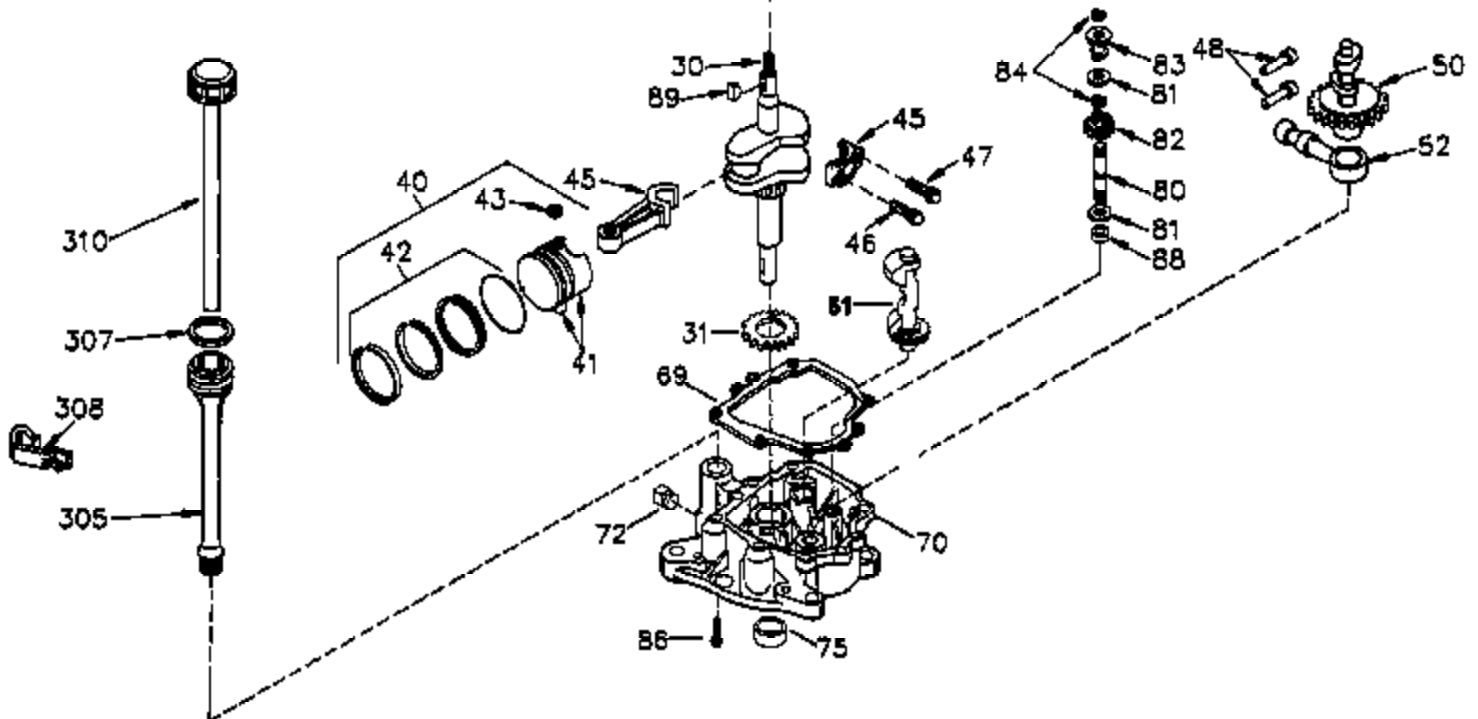

CONTINUED FROM PAGE 2

Ref #	Part Number	Qty	Description
30	35429A	1	Crankshaft
31	35327	1	Counterbalance Gear
40	35776A	1	Piston, Pin & Ring Set (Std.)
40	35777A	1	Piston, Pin & Ring Set (.010" OS)
40	35778A	1	Piston, Pin & Ring Set (.020" OS)
41	35773A	1	Piston & Pin Ass'y. (Std.) (Incl. 43)
41	35774A	1	Piston & Pin Ass'y. (.010" OS) (Incl. 43)
41	35775A	1	Piston & Pin Ass'y. (.020" OS) (Incl. 43)
42	35779	1	Ring Set (Std.)
42	35780	1	Ring Set (.010" OS)
42	35781	1	Ring Set (.020" OS)
43	35772	2	Piston Pin Retaining Ring
45	36895	1	Connecting Rod Ass'y. (Incl. 47)
47	651033	2	Connecting Rod Bolt
48	34034	2	Valve Lifter
50	35381	1	Camshaft (MCR)
51	35315A	1	Counterbalance Weight
52	31356	1	Oil Pump Ass'y.
69	35317	1	* Mounting Flange Gasket
70	35711A	1	Mounting Flange (Incl. 72, 75 & 80)
72	31927	1	Oil Drain Plug
75	35319	1	Oil Seal
80	35783	1	Governor Shaft
81	30590A	2	Washer
82	35378	1	Governor Gear Ass'y. (Incl. 81)
83	30588A	1	Governor Spool
84	29193	2	Retaining Ring
86	650833	7	Screw, 1/4-20 x 1-3/16"
88	31707A	1	Spacer (Incl. 81)
89	32589	1	Flywheel Key
123	33261	1	Intake Pipe Brace
124	651031	3	Screw, 1/4-20 x 9/16"
171	28424	1	Breather Element
178	29752	2	Nut & Lock Washer, 1/4-28
182	30088A	2	Screw, 1/4-28 x 1"
184	33263	1	* Carburetor To Intake Pipe Gasket
185	34926	1	Intake Pipe
223	650378	2	Screw, Torx T-30, 5/16-18 x 1-1/8"
224	27915A	1	Intake Pipe Gasket
234	650825	2	Nut & Lock Washer, 1/4-20
238	650834	2	Screw, 10-32 x 1-17/32"
239	33629	1	* Air Cleaner Gasket
240	35538B	1	Air Cleaner Body (Incl. 239)
245A	35404	1	Air Cleaner Filter
245	35403	1	Air Cleaner Filter (Incl. 234)
250	35961	1	Air Cleaner Cover
251	650886	2	Wing Nut, 1/4-20
292	26460	2	Fuel Line Clamp
296	34279B	1	Fuel Filter (Incl. 292)
305	35574	1	Oil Fill Tube
307	35499	1	"O" Ring
308	35437	1	Fill Tube Clip
310	35576	1	Dipstick
380	640078A	1	Carburetor (Incl. 184)