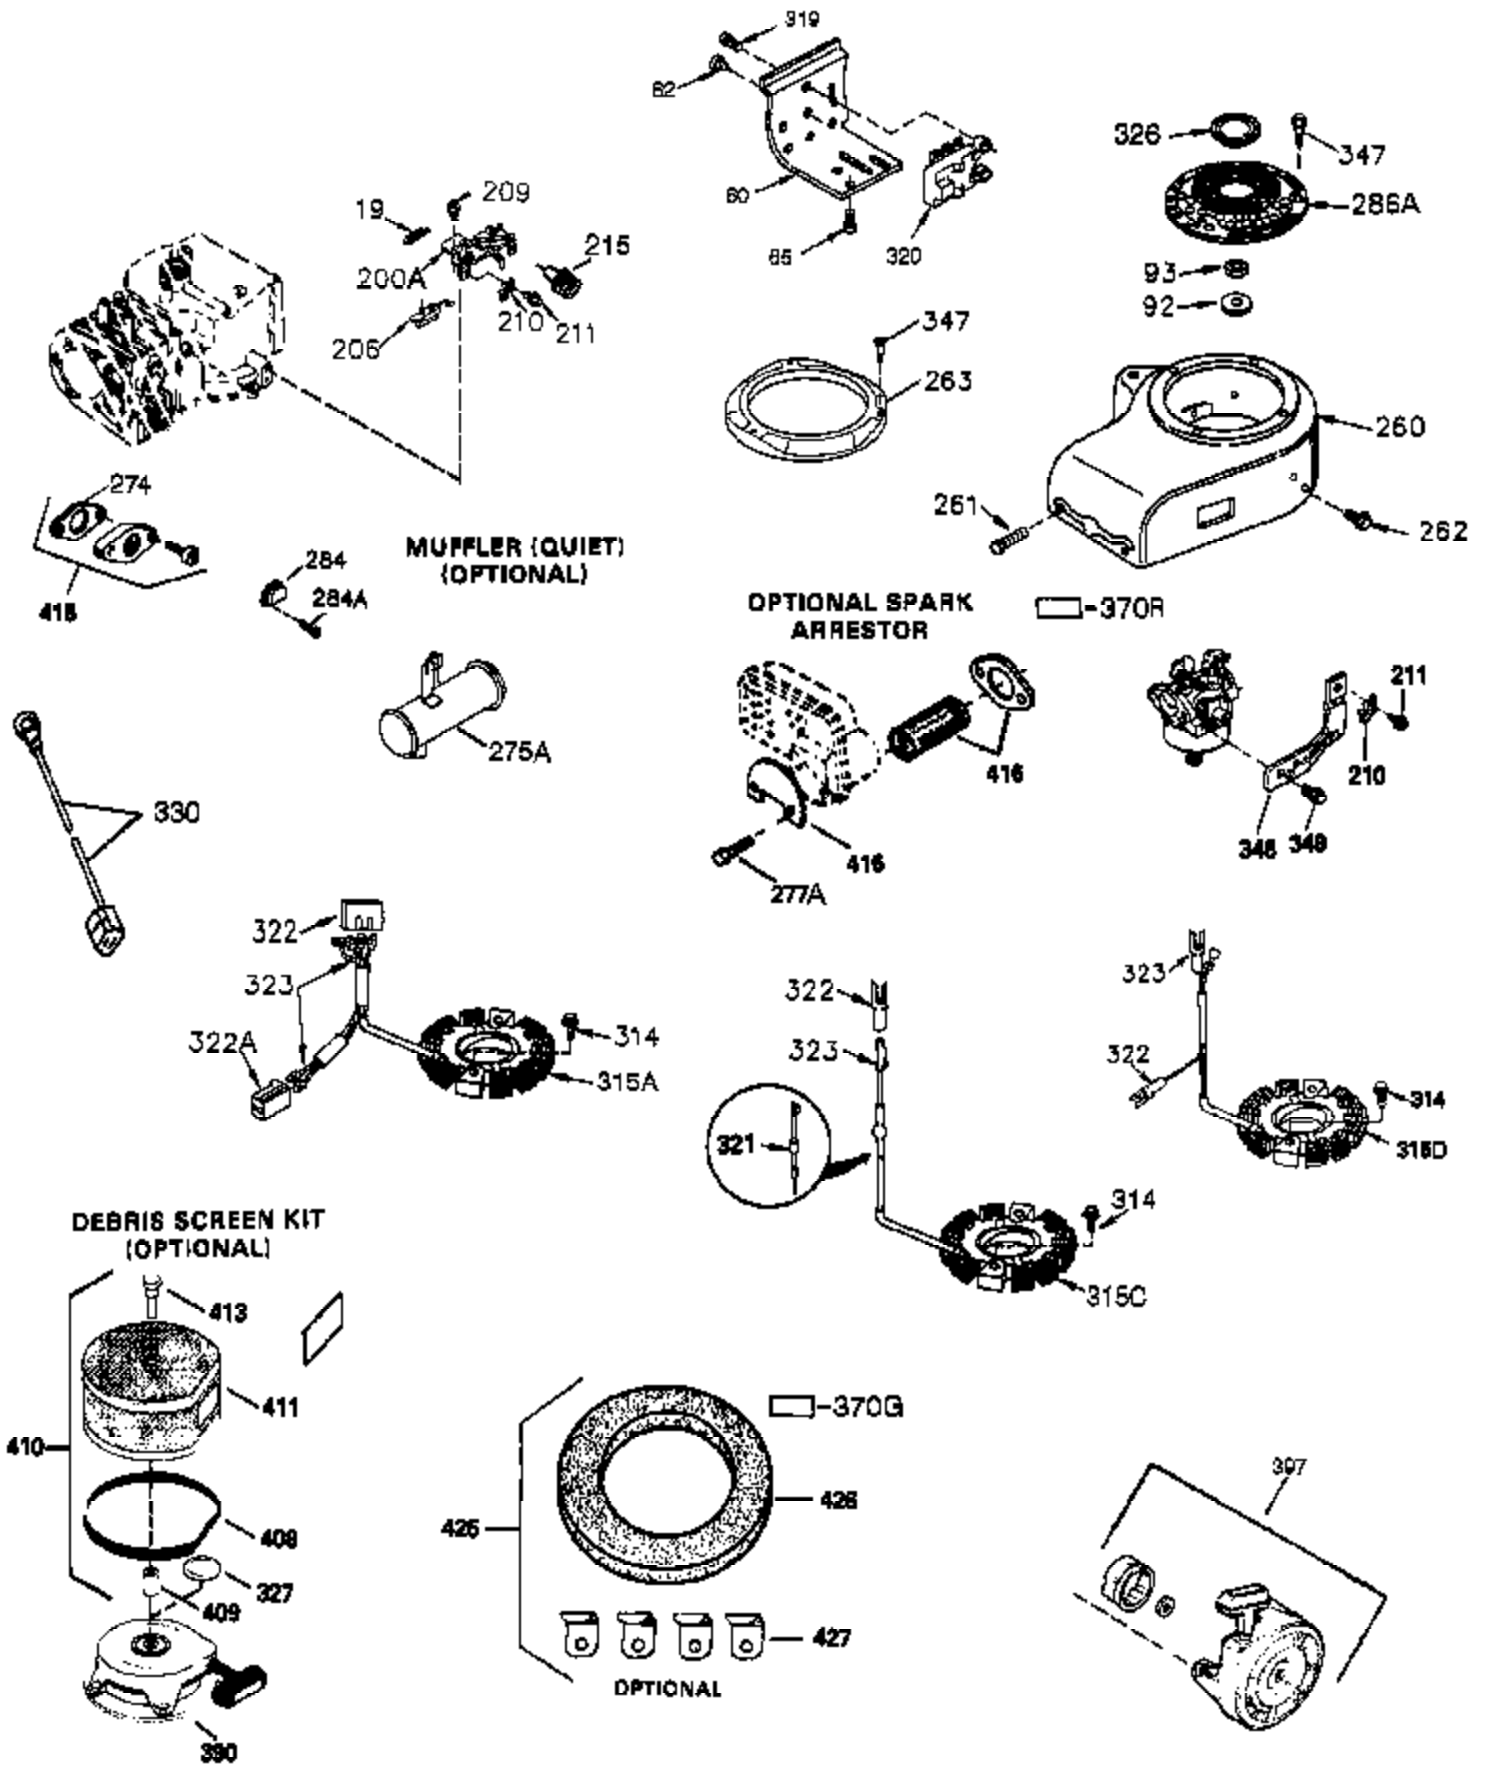

Ref #	Part Number	Qty	Description
60	33273A	1	Blower Housing Extension
65	650128	1	Screw, 10-24 x 1/2"
92	650880	1	Lock Washer
93	650881	1	Flywheel Nut
171	28424	1	Breather Element
209	650902	2	Screw, 10-32 x 7/16"
210	27793	2	Conduit Clip
211	28942	2	Screw, 10-32 x 3/8"
260	36292	1	Blower Housing
261	650788	2	Screw, 5/16-18 x 3/4"
262	29747B	2	Screw, Torx T-40, 5/16-24 x 21/32"
263	35963	1	Trim Ring
314	650873	2	Screw, 1/4-20 x 3/4"
321	611161	1	Diode
322	610921	1	Connector Body
323	610922	1	Terminal
326	36210	1	Screen Plug
347	650949	3	Screw, 10-32 x 9/16"
348	35426	1	Choke Bracket
349	650767	2	Screw, 8-32 x 27/64"