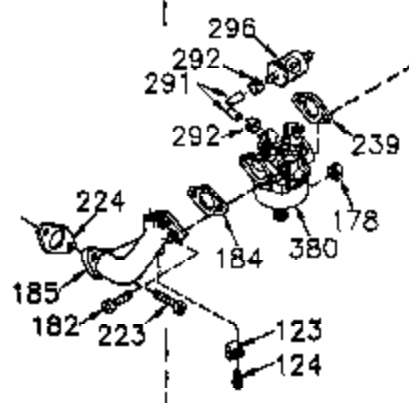

CONTINUED FROM PAGE 2

Ref #	Part Number	Qty	Description
30	35429A	1	Crankshaft
31	35327	1	Counterbalance Gear
40	35776A	1	Piston, Pin & Ring Set (Std.)
40	35777A	1	Piston, Pin & Ring Set (.010" OS)
40	35778A	1	Piston, Pin & Ring Set (.020" OS)
41	35773A	1	Piston & Pin Ass'y. (Std.) (Incl. 43)
41	35774A	1	Piston & Pin Ass'y. (.010" OS) (Incl. 43)
41	35775A	1	Piston & Pin Ass'y. (.020" OS) (Incl. 43)
42	35779	1	Ring Set (Std.)
42	35780	1	Ring Set (.010" OS)
42	35781	1	Ring Set (.020" OS)
43	35772	2	Piston Pin Retaining Ring
45	36895	1	Connecting Rod Ass'y. (Incl. 47)
47	651033	2	Connecting Rod Bolt
48	34034	2	Valve Lifter
50	35381	1	Camshaft (MCR)
51	35315A	1	Counterbalance Weight
52	31356	1	Oil Pump Ass'y.
69	35317	1	* Mounting Flange Gasket
70	35711A	1	Mounting Flange (Incl. 72, 75 & 80)
72	31927	1	Oil Drain Plug
75	35319	1	Oil Seal
80	35783	1	Governor Shaft
81	30590A	2	Washer
82	35378	1	Governor Gear Ass'y. (Incl. 81)
83	30588A	1	Governor Spool
84	29193	2	Retaining Ring
86	650833	7	Screw, 1/4-20 x 1-3/16"
88	31707A	1	Spacer (Incl. 81)
89	32589	1	Flywheel Key
123	33261	1	Intake Pipe Brace
124	651031	3	Screw, 1/4-20 x 9/16"
171	28424	1	Breather Element
178	29752	2	Nut & Lock Washer, 1/4-28
182	30088A	2	Screw, 1/4-28 x 1"
184	33263	1	* Carburetor To Intake Pipe Gasket
185	34926	1	Intake Pipe
223	650378	2	Screw, Torx T-30, 5/16-18 x 1-1/8"
224	27915A	1	Intake Pipe Gasket
234	650825	2	Nut & Lock Washer, 1/4-20
238	650834	2	Screw, 10-32 x 1-17/32"
239	33629	1	* Air Cleaner Gasket
240	35538B	1	Air Cleaner Body (Incl. 239)
245A	35404	1	Air Cleaner Filter
245	35403	1	Air Cleaner Filter (Incl. 234)
250	35961	1	Air Cleaner Cover
251	650886	2	Wing Nut, 1/4-20
292	26460	2	Fuel Line Clamp
296	34279B	1	Fuel Filter (Incl. 292)
305	35574	1	Oil Fill Tube
307	35499	1	"O" Ring
308	35437	1	Fill Tube Clip
310	35576	1	Dipstick
380	632692	1	Carburetor (Incl. 184)