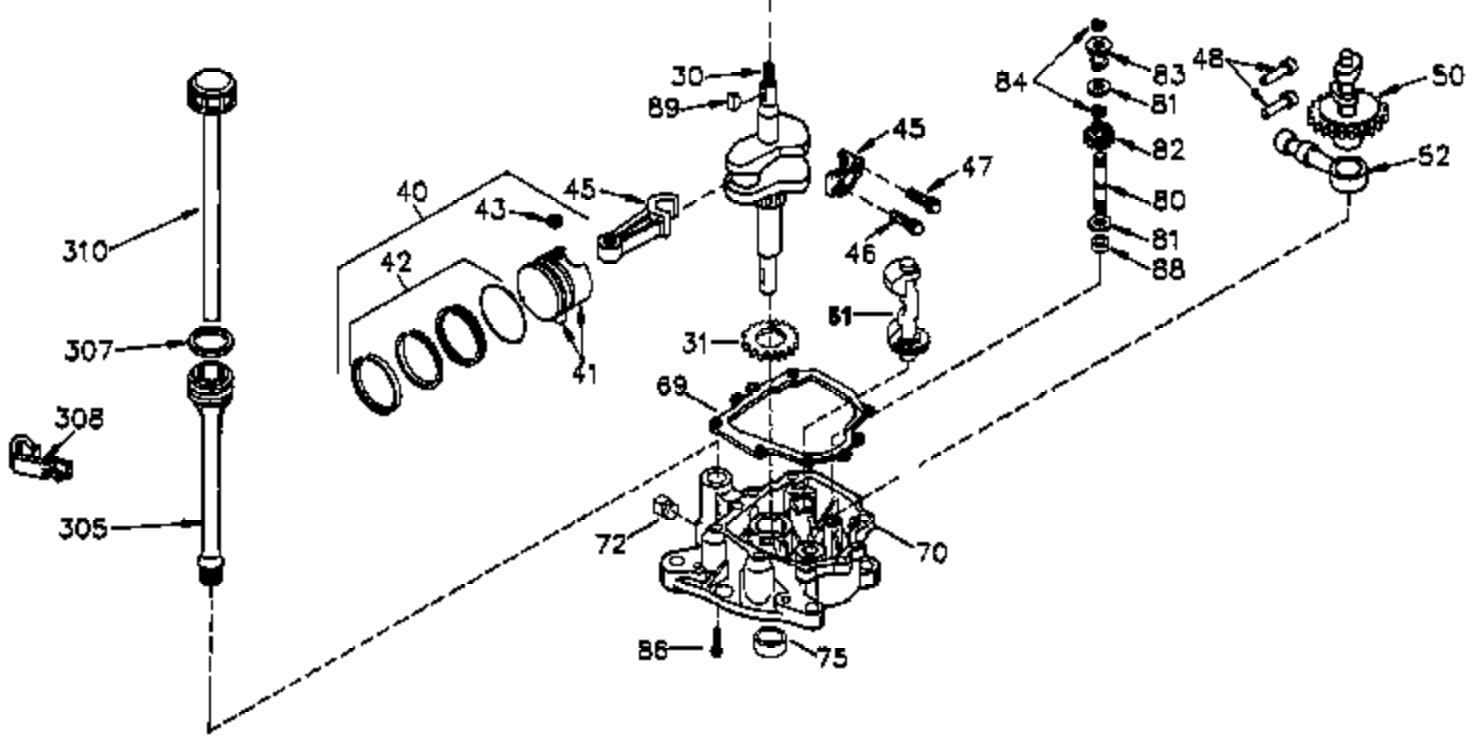

CONTINUED FROM PAGE 2

Ref #	Part Number	Qty	Description
30	35429A	1	Crankshaft
31	35327	1	Counterbalance Gear
40	35776A	1	Piston, Pin & Ring Set (Std.)
40	35777A	1	Piston, Pin & Ring Set (.010" OS)
40	35778A	1	Piston, Pin & Ring Set (.020" OS)
41	35773A	1	Piston & Pin Ass'y. (Std.) (Incl. 43)
41	35774A	1	Piston & Pin Ass'y. (.010" OS) (Incl. 43)
41	35775A	1	Piston & Pin Ass'y. (.020" OS) (Incl. 43)
42	35779	1	Ring Set (Std.)
42	35780	1	Ring Set (.010" OS)
42	35781	1	Ring Set (.020" OS)
43	35772	2	Piston Pin Retaining Ring
45	36895	1	Connecting Rod Ass'y. (Incl. 47)
47	651033	2	Connecting Rod Bolt
48	34034	2	Valve Lifter
50	35381	1	Camshaft (MCR)
51	35315A	1	Counterbalance Weight
52	31356	1	Oil Pump Ass'y.
69	35317	1	* Mounting Flange Gasket
70	35711A	1	Mounting Flange (Incl. 72, 75 & 80)
72	31927	1	Oil Drain Plug
75	35319	1	Oil Seal
80	35783	1	Governor Shaft
81	30590A	2	Washer
82	35378	1	Governor Gear Ass'y. (Incl. 81)
83	30588A	1	Governor Spool
84	29193	2	Retaining Ring
86	650833	7	Screw, 1/4-20 x 1-3/16"
88	31707A	1	Spacer (Incl. 81)
89	32589	1	Flywheel Key
123	33261	1	Intake Pipe Brace
124	651031	3	Screw, 1/4-20 x 9/16"
171	28424	1	Breather Element
178	29752	2	Nut & Lock Washer, 1/4-28
182	30088A	2	Screw, 1/4-28 x 1"
184	33263	1	* Carburetor To Intake Pipe Gasket
185	34926	1	Intake Pipe
223	650378	2	Screw, Torx T-30, 5/16-18 x 1-1/8"
224	27915A	1	Intake Pipe Gasket
234	650825	2	Nut & Lock Washer, 1/4-20
238	650834	2	Screw, 10-32 x 1-17/32"
239	33629	1	* Air Cleaner Gasket
240	35538B	1	Air Cleaner Body (Incl. 239)
245A	35404	1	Air Cleaner Filter
245	35403	1	Air Cleaner Filter (Incl. 234)
250	35961	1	Air Cleaner Cover
251	650886	2	Wing Nut, 1/4-20
292	26460	2	Fuel Line Clamp
296	34279B	1	Fuel Filter (Incl. 292)
305	35574	1	Oil Fill Tube
307	35499	1	"O" Ring
308	35437	1	Fill Tube Clip
310	35576	1	Dipstick
380	632692	1	Carburetor (Incl. 184)