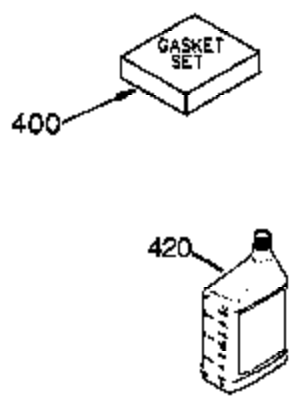

CONTINUED FROM PAGE 2

Ref #	Part Number	Qty	Description
30	35429A	1	Crankshaft
31	35327	1	Counterbalance Gear
40	35776A	1	Piston, Pin & Ring Set (Std.)
40	35777A	1	Piston, Pin & Ring Set (.010" OS)
40	35778A	1	Piston, Pin & Ring Set (.020" OS)
41	35773A	1	Piston & Pin Ass'y. (Std.) (Incl. 43)
41	35774A	1	Piston & Pin Ass'y. (.010" OS) (Incl. 43)
41	35775A	1	Piston & Pin Ass'y. (.020" OS) (Incl. 43)
42	35779	1	Ring Set (Std.)
42	35780	1	Ring Set (.010" OS)
42	35781	1	Ring Set (.020" OS)
43	35772	2	Piston Pin Retaining Ring
45	36895	1	Connecting Rod Ass'y. (Incl. 47)
47	651033	2	Connecting Rod Bolt
48	34034	2	Valve Lifter
50	35381	1	Camshaft (MCR)
51	35315A	1	Counterbalance Weight
52	31356	1	Oil Pump Ass'y.
69	35317	1	* Mounting Flange Gasket
70	35711A	1	Mounting Flange (Incl. 72, 75 & 80)
72	31927	1	Oil Drain Plug
75	35319	1	Oil Seal
80	35783	1	Governor Shaft
81	30590A	2	Washer
82	35378	1	Governor Gear Ass'y. (Incl. 81)
83	30588A	1	Governor Spool
84	29193	2	Retaining Ring
86	650833	7	Screw, 1/4-20 x 1-3/16"
88	31707A	1	Spacer (Incl. 81)
89	32589	1	Flywheel Key
123	33261	1	Intake Pipe Brace
124	651031	3	Screw, 1/4-20 x 9/16"
171	28424	1	Breather Element
178	29752	2	Nut & Lock Washer, 1/4-28
182	30088A	2	Screw, 1/4-28 x 1"
184	33263	1	* Carburetor To Intake Pipe Gasket
185	34926	1	Intake Pipe
223	650378	2	Screw, Torx T-30, 5/16-18 x 1-1/8"
224	27915A	1	Intake Pipe Gasket
234	650825	2	Nut & Lock Washer, 1/4-20
238	650834	2	Screw, 10-32 x 1-17/32"
239	33629	1	* Air Cleaner Gasket
240	35538B	1	Air Cleaner Body (Incl. 239)
245A	35404	1	Air Cleaner Filter
245	35403	1	Air Cleaner Filter (Incl. 234)
250	35961	1	Air Cleaner Cover
251	650886	2	Wing Nut, 1/4-20
292	26460	2	Fuel Line Clamp
296	34279B	1	Fuel Filter (Incl. 292)
305	35574	1	Oil Fill Tube
307	35499	1	"O" Ring
308	35437	1	Fill Tube Clip
310	35576	1	Dipstick
380	632692	1	Carburetor (Incl. 184)