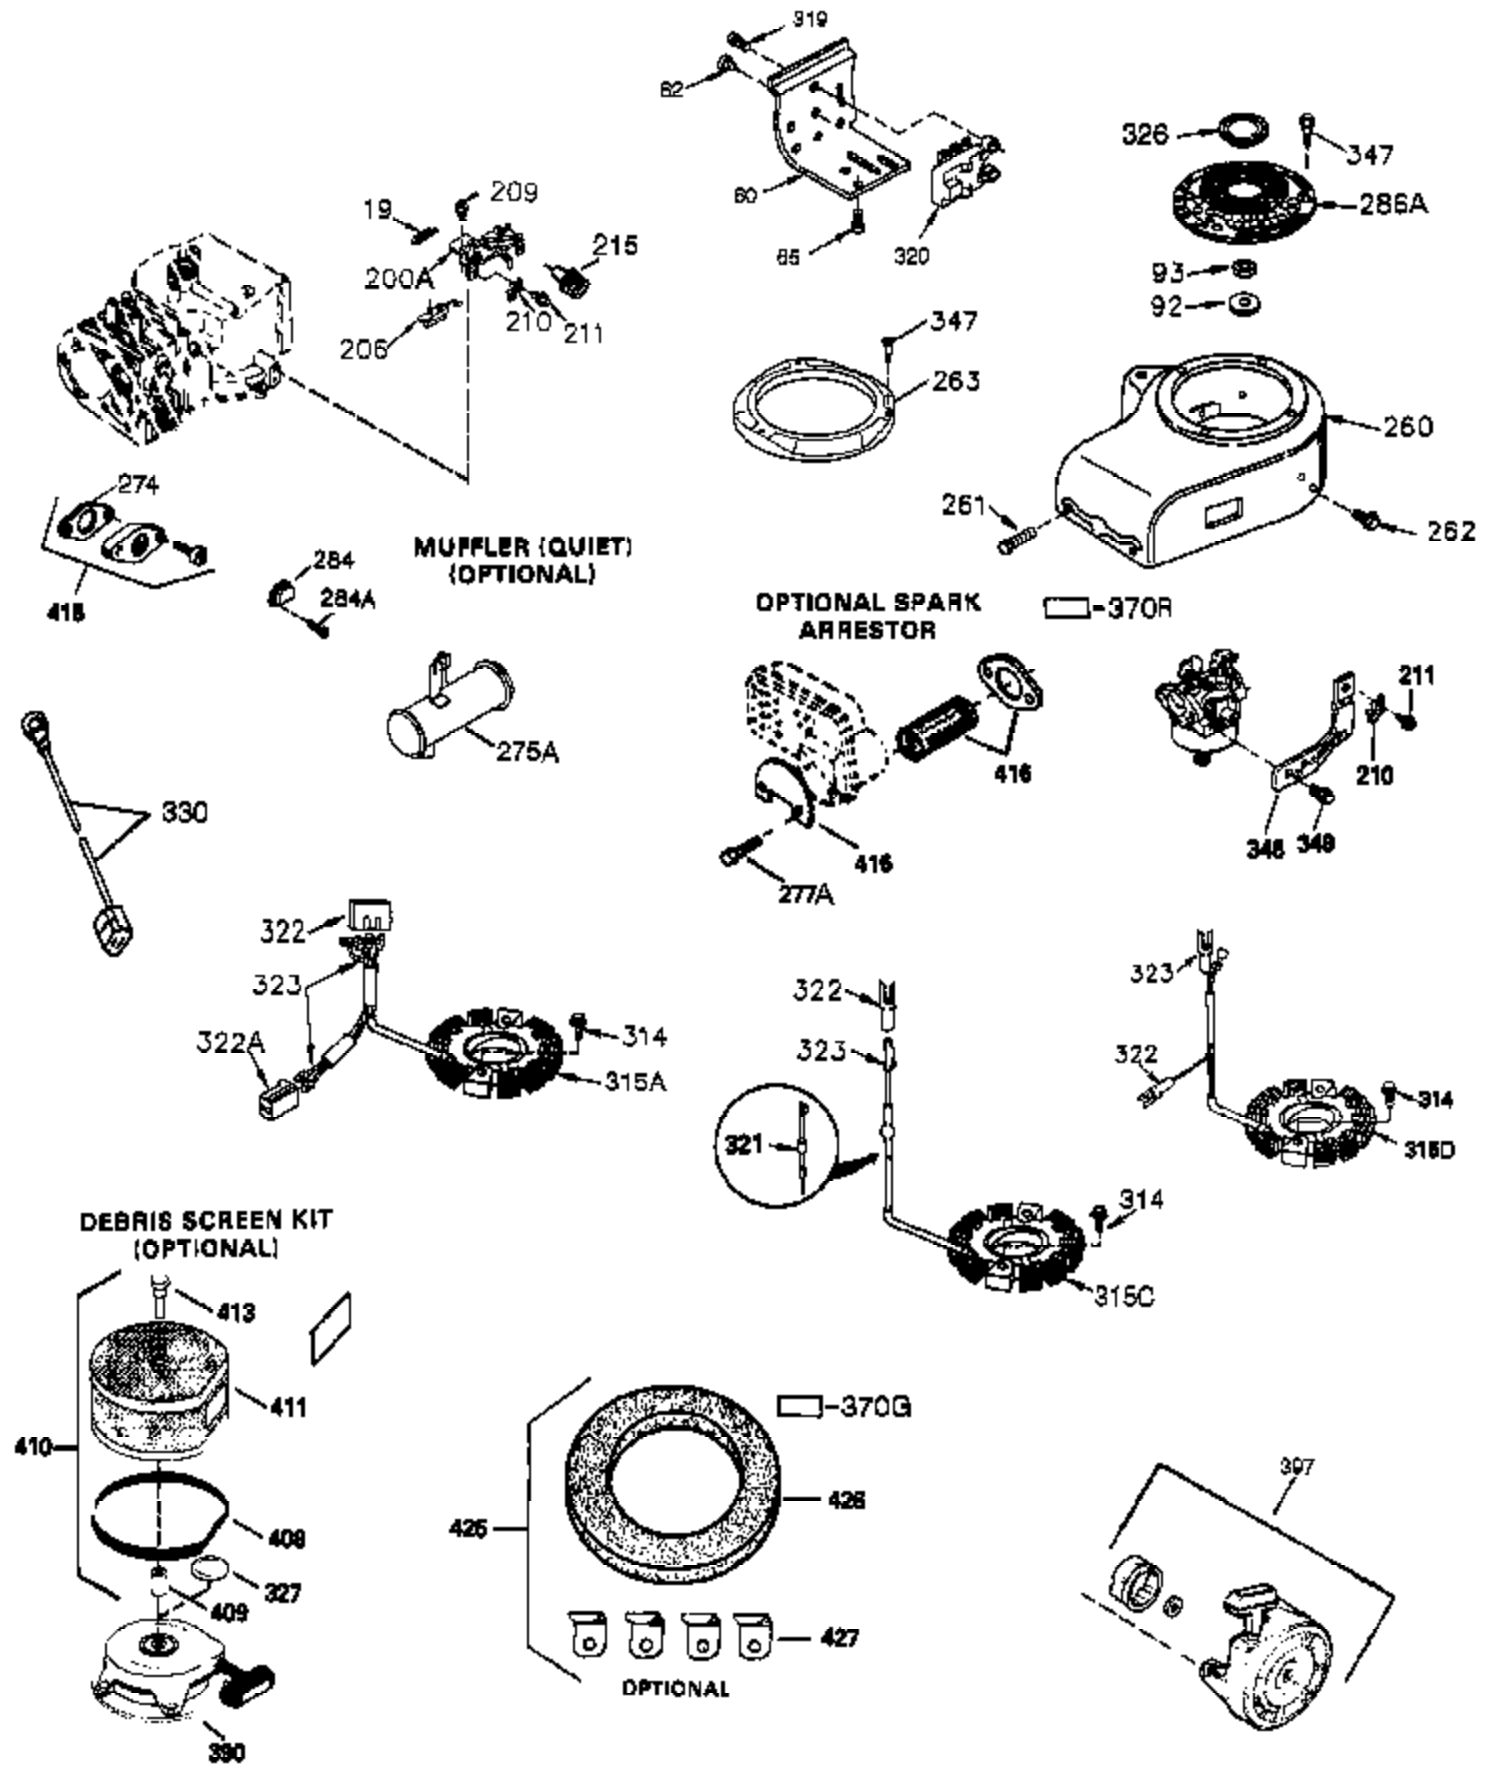

Ref #	Part Number	Qty	Description
19	35945	1	Extension Spring
60	33273A	1	Blower Housing Extension
62	650760	1	Screw, 8-32 x 3/8"
65	650128	1	Screw, 10-24 x 1/2"
92	650880	1	Lock Washer
93	650881	1	Flywheel Nut
171	28424	1	Breather Element
209	650902	2	Screw, 10-32 x 7/16"
210	27793	1	Conduit Clip
211	28942	1	Screw, 10-32 x 3/8"
260	36266	1	Blower Housing
261	650788	2	Screw, 5/16-18 x 3/4"
262	29747B	2	Screw, T-40, 5/16-24 x 21/32"
263	35963	1	Trim Ring
274	35865	1	* Muffler Gasket
276A	35348	1	Locking Plate
284A	650760	4	Screw, 8-32 x 3/8"
284	35428	1	Exhaust Deflector
314	650873	2	Screw, 1/4-20 x 3/4"
321	611161	1	Diode
322	611142	1	Connector Body
323	611118	1	Terminal
326	36210	1	Screen Plug
347	650949	3	Screw, 10-24 x 9/16"
416	34479A	1	Spark Arrestor Kit