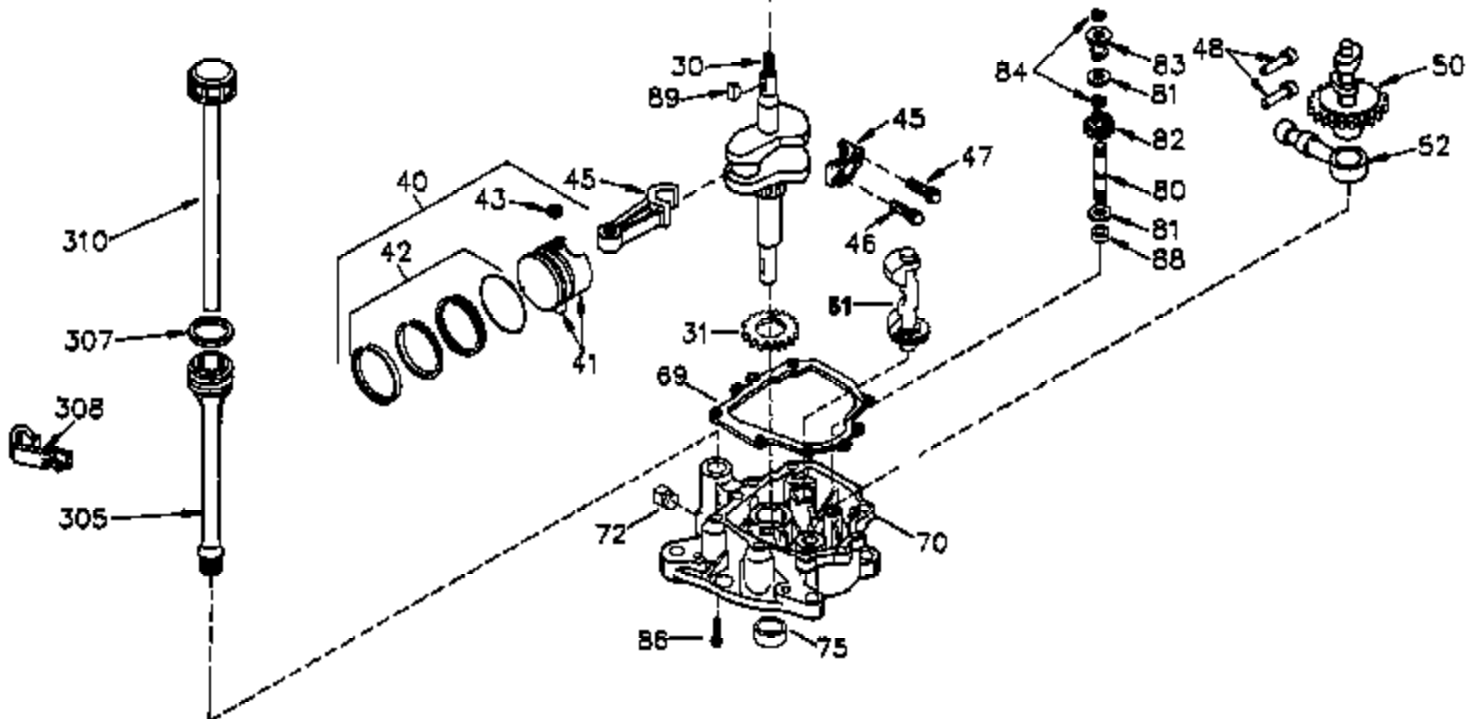

CONTINUED FROM PAGE 2

Ref #	Part Number	Qty	Description
30	35429A	1	Crankshaft
31	35327	1	Counterbalance Gear
40	35776A	1	Piston, Pin & Ring Set (Std.)
40	35777A	1	Piston, Pin & Ring Set (.010" OS)
40	35778A	1	Piston, Pin & Ring Set (.020" OS)
41	35773A	1	Piston & Pin Ass'y. (Std.) (Incl. 43)
41	35774A	1	Piston & Pin Ass'y. (.010" OS) (Incl. 43)
41	35775A	1	Piston & Pin Ass'y. (.020" OS) (Incl. 43)
42	35779	1	Ring Set (Std.)
42	35780	1	Ring Set (.010" OS)
42	35781	1	Ring Set (.020" OS)
43	35772	2	Piston Pin Retaining Ring
45	36925	1	Connecting Rod Ass'y. (Incl. 47)
47	651033	2	Connecting Rod Bolt
48	34034	2	Valve Lifter
50	35381	1	Camshaft (MCR)
51	35315A	1	Counterbalance Weight
52	31356	1	Oil Pump Ass'y.
69	35317	1	* Mounting Flange Gasket
70	35711A	1	Mounting Flange (Incl. 72, 75 & 80)
72	31927	1	Oil Drain Plug
75	35319	1	Oil Seal
80	35783	1	Governor Shaft
81	30590A	2	Washer
82	35378	1	Governor Gear Ass'y. (Incl. 81)
83	30588A	1	Governor Spool
84	29193	2	Retaining Ring
86	650833	7	Screw, 1/4-20 x 1-3/16"
88	31707A	1	Spacer (Incl. 81)
89	32589	1	Flywheel Key
123	33261	1	Intake Pipe Brace
124	651031	3	Screw, 1/4-20 x 9/16"
171	28424	1	Breather Element
178	29752	2	Nut & Lock Washer, 1/4-28
182	30088A	2	Screw, 1/4-28 x 1"
184	33263	1	* Carburetor To Intake Pipe Gasket
185	34926	1	Intake Pipe
223	650378	2	Screw, T-30, 5/16-18 x 1-3/32"
224	27915A	1	Intake Pipe Gasket
234	650825	2	Nut & Lock Washer, 1/4-20
238	650834	2	Screw, 10-32 x 1-17/32"
239	33629	1	* Air Cleaner Gasket
240	35538B	1	Air Cleaner Body (Incl. 239)
245A	35404	1	Air Cleaner Filter
245	35403	1	Air Cleaner Filter (Incl. 234)
250	35961	1	Air Cleaner Cover
251	650886	2	Wing Nut, 1/4-20
276A	35348	1	Locking Plate
292	26460	2	Fuel Line Clamp
305	35574	1	Oil Fill Tube
307	35499	1	"O" Ring
308	35437	1	Fill Tube Clip
310	35576	1	Dipstick
380	632690	1	Carburetor (Incl. 184)