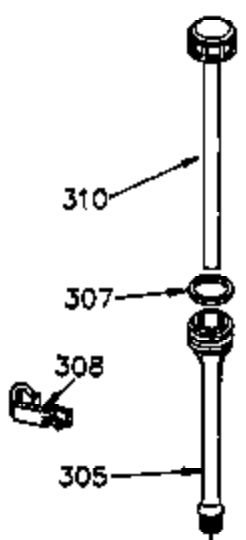

CONTINUED FROM PAGE 2

Ref #	Part Number	Qty	Description
30	35429A	1	Crankshaft
31	35327	1	Counterbalance Gear
40	35776A	1	Piston, Pin & Ring Set (Std.)
40	35777A	1	Piston, Pin & Ring Set (.010" OS)
40	35778A	1	Piston, Pin & Ring Set (.020" OS)
41	35773A	1	Piston & Pin Ass'y. (Std.) (Incl. 43)
41	35774A	1	Piston & Pin Ass'y. (.010" OS) (Incl. 43)
41	35775A	1	Piston & Pin Ass'y. (.020" OS) (Incl. 43)
42	35779	1	Ring Set (Std.)
42	35780	1	Ring Set (.010" OS)
42	35781	1	Ring Set (.020" OS)
43	35772	2	Piston Pin Retaining Ring
45	36925	1	Connecting Rod Ass'y. (Incl. 47)
47	651033	2	Connecting Rod Bolt
48	34034	2	Valve Lifter
50	35381	1	Camshaft (MCR)
51	35315A	1	Counterbalance Weight
52	31356	1	Oil Pump Ass'y.
69	35317	1	* Mounting Flange Gasket
70	35711A	1	Mounting Flange (Incl. 72, 75 & 80)
72	31927	1	Oil Drain Plug
75	35319	1	Oil Seal
80	35783	1	Governor Shaft
81	30590A	2	Washer
82	35378	1	Governor Gear Ass'y. (Incl. 81)
83	30588A	1	Governor Spool
84	29193	2	Retaining Ring
86	650833	7	Screw, 1/4-20 x 1-3/16"
88	31707A	1	Spacer (Incl. 81)
89	32589	1	Flywheel Key
123	33261	1	Intake Pipe Brace
124	651031	3	Screw, 1/4-20 x 9/16"
171	28424	1	Breather Element
178	29752	2	Nut & Lock Washer, 1/4-28
182	30088A	2	Screw, 1/4-28 x 1"
184	33263	1	* Carburetor To Intake Pipe Gasket
185	34926	1	Intake Pipe
223	650378	2	Screw, Torx T-30, 5/16-18 x 1-1/8"
224	27915A	1	Intake Pipe Gasket
234	650825	2	Nut & Lock Washer, 1/4-20
238	650834	2	Screw, 10-32 x 1-17/32"
239	33629	1	* Air Cleaner Gasket
240	35538B	1	Air Cleaner Body (Incl. 239)
245	35403	1	Air Cleaner Filter (Incl. 234)
245A	35404	1	Air Cleaner Filter
250	35961	1	Air Cleaner Cover
251	650886	2	Wing Nut, 1/4-20
292	26460	2	Fuel Line Clamp
305	35574	1	Oil Fill Tube
307	35499	1	"O" Ring
308	35437	1	Fill Tube Clip
310	35576	1	Dipstick
380	632691	1	Carburetor (Incl. 184)
400	36452A	1	* Gasket Set (Incl. items marked PK in notes) Incl. part #'s 26756 (1), 27272A (2), 27896A (2), 27915A (1), 29673 (1), 33263 (1), 33629 (1), 34041A (1), 34327A (1), 34698A (1), 34912 (1), 34923A (1), 35262A (1), 35317 (1), 35865 (1)