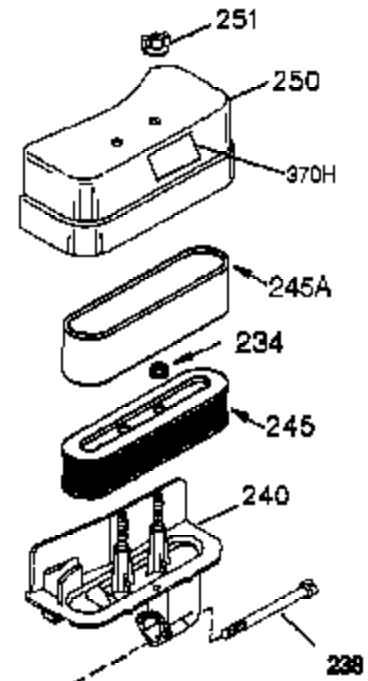

CONTINUED FROM PAGE 2

Ref #	Part Number	Qty	Description
30	35429A	1	Crankshaft
31	35327	1	Counterbalance Gear
40	35776A	1	Piston, Pin & Ring Set (Std.)
40	35777A	1	Piston, Pin & Ring Set (.010" OS)
40	35778A	1	Piston, Pin & Ring Set (.020" OS)
41	35773A	1	Piston & Pin Ass'y. (Std.) (Incl. 43)
41	35774A	1	Piston & Pin Ass'y. (.010" OS) (Incl. 43)
41	35775A	1	Piston & Pin Ass'y. (.020" OS) (Incl. 43)
42	35779	1	Ring Set (Std.)
42	35780	1	Ring Set (.010" OS)
42	35781	1	Ring Set (.020" OS)
43	35772	2	Piston Pin Retaining Ring
45	36895	1	Connecting Rod Ass'y. (Incl. 47)
47	651033	2	Connecting Rod Bolt
48	34034	2	Valve Lifter
50	35381	1	Camshaft (MCR)
51	35315A	1	Counterbalance Weight
52	31356	1	Oil Pump Ass'y.
69	35317	1	* Mounting Flange Gasket
70	35711A	1	Mounting Flange (Incl. 72, 75 & 80)
72	31927	1	Oil Drain Plug
75	35319	1	Oil Seal
80	35783	1	Governor Shaft
81	30590A	2	Washer
82	35378	1	Governor Gear Ass'y. (Incl. 81)
83	30588A	1	Governor Spool
84	29193	2	Retaining Ring
86	650833	7	Screw, 1/4-20 x 1-3/16"
88	31707A	1	Spacer (Incl. 81)
89	32589	1	Flywheel Key
123	33261	1	Intake Pipe Brace
124	651031	3	Screw, 1/4-20 x 9/16"
171	28424	1	Breather Element
178	29752	2	Nut & Lock Washer, 1/4-28
182	30088A	2	Screw, 1/4-28 x 1"
184	33263	1	* Carburetor To Intake Pipe Gasket
185	34926	1	Intake Pipe
223	650378	2	Screw, Torx T-30, 5/16-18 x 1-1/8"
224	27915A	1	Intake Pipe Gasket
234	650825	2	Nut & Lock Washer, 1/4-20
238	650834	2	Screw, 10-32 x 1-17/32"
239	33629	1	* Air Cleaner Gasket
240	35538B	1	Air Cleaner Body (Incl. 239)
245	35403	1	Air Cleaner Filter (Incl. 234)
245A	35404	1	Air Cleaner Filter
250	35961	1	Air Cleaner Cover
251	650886	2	Wing Nut, 1/4-20
292	26460	2	Fuel Line Clamp
305	35574	1	Oil Fill Tube
307	35499	1	"O" Ring
308	35437	1	Fill Tube Clip
310	35576	1	Dipstick
380	640078A	1	Carburetor (Incl. 184)
400	36452A	1	* Gasket Set (Incl. items marked PK in notes) Incl. part #'s 26756 (1), 27272A (2), 27896A (2), 27915A (1), 29673 (1), 33263 (1), 33629 (1), 34041A (1), 34327A (1), 34698A (1), 34912 (1), 34923A (1), 35262A (1), 35317 (1), 35865 (1)