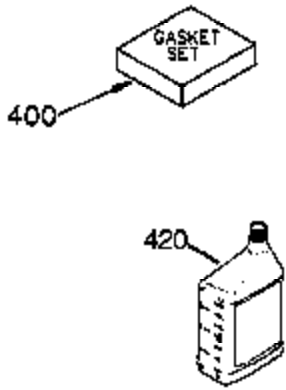

CONTINUED FROM PAGE 2

Ref #	Part Number	Qty	Description
30	35429A	1	Crankshaft
31	35327	1	Counterbalance Gear
40	35776A	1	Piston, Pin & Ring Set (Std.)
40	35777A	1	Piston, Pin & Ring Set (.010" OS)
40	35778A	1	Piston, Pin & Ring Set (.020" OS)
41	35773A	1	Piston & Pin Ass'y. (Std.) (Incl. 43)
41	35774A	1	Piston & Pin Ass'y. (.010" OS) (Incl. 43)
41	35775A	1	Piston & Pin Ass'y. (.020" OS) (Incl. 43)
42	35779	1	Ring Set (Std.)
42	35780	1	Ring Set (.010" OS)
42	35781	1	Ring Set (.020" OS)
43	35772	2	Piston Pin Retaining Ring
45	36925	1	Connecting Rod Ass'y. (Incl. 47)
47	651033	2	Connecting Rod Bolt
48	34034	2	Valve Lifter
50	35381	1	Camshaft (MCR)
51	35315A	1	Counterbalance Weight
52	31356	1	Oil Pump Ass'y.
69	35317	1	* Mounting Flange Gasket
70	35711A	1	Mounting Flange (Incl. 72, 75 & 80)
72	31927	1	Oil Drain Plug
75	35319	1	Oil Seal
80	35783	1	Governor Shaft
81	30590A	2	Washer
82	35378	1	Governor Gear Ass'y. (Incl. 81)
83	30588A	1	Governor Spool
84	29193	2	Retaining Ring
86	650833	7	Screw, 1/4-20 x 1-3/16"
88	31707A	1	Spacer (Incl. 81)
89	32589	1	Flywheel Key
123	33261	1	Intake Pipe Brace
124	651031	3	Screw, 1/4-20 x 9/16"
171	28424	1	Breather Element
178	29752	2	Nut & Lock Washer, 1/4-28
182	30088A	2	Screw, 1/4-28 x 1"
184	33263	1	* Carburetor To Intake Pipe Gasket
185	34926	1	Intake Pipe
223	650378	2	Screw, Torx T-30, 5/16-18 x 1-1/8"
224	27915A	1	Intake Pipe Gasket
234	650825	2	Nut & Lock Washer, 1/4-20
238	650834	2	Screw, 10-32 x 1-17/32"
239	33629	1	* Air Cleaner Gasket
240	35538B	1	Air Cleaner Body (Incl. 239)
245	35403	1	Air Cleaner Filter (Incl. 234)
245A	35404	1	Air Cleaner Filter
250	35961	1	Air Cleaner Cover
251	650886	2	Wing Nut, 1/4-20
292	26460	2	Fuel Line Clamp
305	35574	1	Oil Fill Tube
307	35499	1	"O" Ring
308	35437	1	Fill Tube Clip
310	35576	1	Dipstick
380	632691	1	Carburetor (Incl. 184)
400	36452A	1	* Gasket Set (Incl. items marked PK in notes) Incl. part #'s 26756 (1), 27272A (2), 27896A (2), 27915A (1), 29673 (1), 33263 (1), 33629 (1), 34041A (1), 34327A (1), 34698A (1), 34912 (1), 34923A (1), 35262A (1), 35317 (1), 35865 (1)