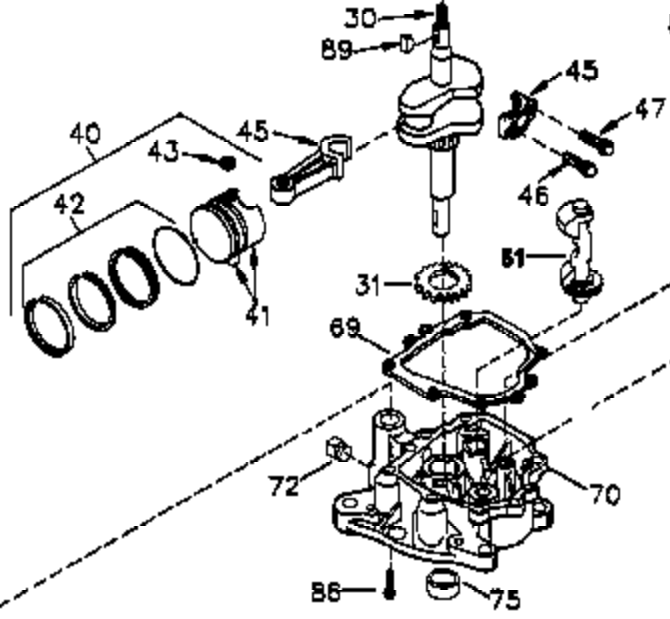

CONTINUED FROM PAGE 2

Ref #	Part Number	Qty	Description
30	35429A	1	Crankshaft
31	35327	1	Counterbalance Gear
40	35776A	1	Piston, Pin & Ring Set (Std.)
40	35777A	1	Piston, Pin & Ring Set (.010" OS)
40	35778A	1	Piston, Pin & Ring Set (.020" OS)
41	35773A	1	Piston & Pin Ass'y. (Std.) (Incl. 43)
41	35774A	1	Piston & Pin Ass'y. (.010" OS) (Incl. 43)
41	35775A	1	Piston & Pin Ass'y. (.020" OS) (Incl. 43)
42	35779	1	Ring Set (Std.)
42	35780	1	Ring Set (.010" OS)
42	35781	1	Ring Set (.020" OS)
43	35772	2	Piston Pin Retaining Ring
45	36925	1	Connecting Rod Ass'y. (Incl. 47)
47	651033	2	Connecting Rod Bolt
48	34034	2	Valve Lifter
50	35381	1	Camshaft (MCR)
51	35315A	1	Counterbalance Weight
52	31356	1	Oil Pump Ass'y.
69	35317	1	* Mounting Flange Gasket
70	35711A	1	Mounting Flange (Incl. 72, 75 & 80)
72	31927	1	Oil Drain Plug
75	35319	1	Oil Seal
80	35783	1	Governor Shaft
81	30590A	2	Washer
82	35378	1	Governor Gear Ass'y. (Incl. 81)
83	30588A	1	Governor Spool
84	29193	2	Retaining Ring
86	650833	7	Screw, 1/4-20 x 1-3/16"
88	31707A	1	Spacer (Incl. 81)
89	32589	1	Flywheel Key
123	33261	1	Intake Pipe Brace
124	651031	3	Screw, 1/4-20 x 9/16"
171	28424	1	Breather Element
178	29752	2	Nut & Lock Washer, 1/4-28
182	30088A	2	Screw, 1/4-28 x 1"
184	33263	1	* Carburetor To Intake Pipe Gasket
185	34926	1	Intake Pipe
223	650378	2	Screw, Torx T-30, 5/16-18 x 1-1/8"
224	27915A	1	Intake Pipe Gasket
234	650825	2	Nut & Lock Washer, 1/4-20
238	650834	2	Screw, 10-32 x 1-17/32"
239	33629	1	* Air Cleaner Gasket
240	35538B	1	Air Cleaner Body (Incl. 239)
245	35403	1	Air Cleaner Filter (Incl. 234)
245A	35404	1	Air Cleaner Filter
250	35961	1	Air Cleaner Cover
251	650886	2	Wing Nut, 1/4-20
292	26460	2	Fuel Line Clamp
305	35574	1	Oil Fill Tube
307	35499	1	"O" Ring
308	35437	1	Fill Tube Clip
310	35576	1	Dipstick
380	632691	1	Carburetor (Incl. 184)
400	36452A	1	* Gasket Set (Incl. items marked PK in notes) Incl. part #'s 26756 (1), 27272A (2), 27896A (2), 27915A (1), 29673 (1), 33263 (1), 33629 (1), 34041A (1), 34327A (1), 34698A (1), 34912 (1), 34923A (1), 35262A (1), 35317 (1), 35865 (1)