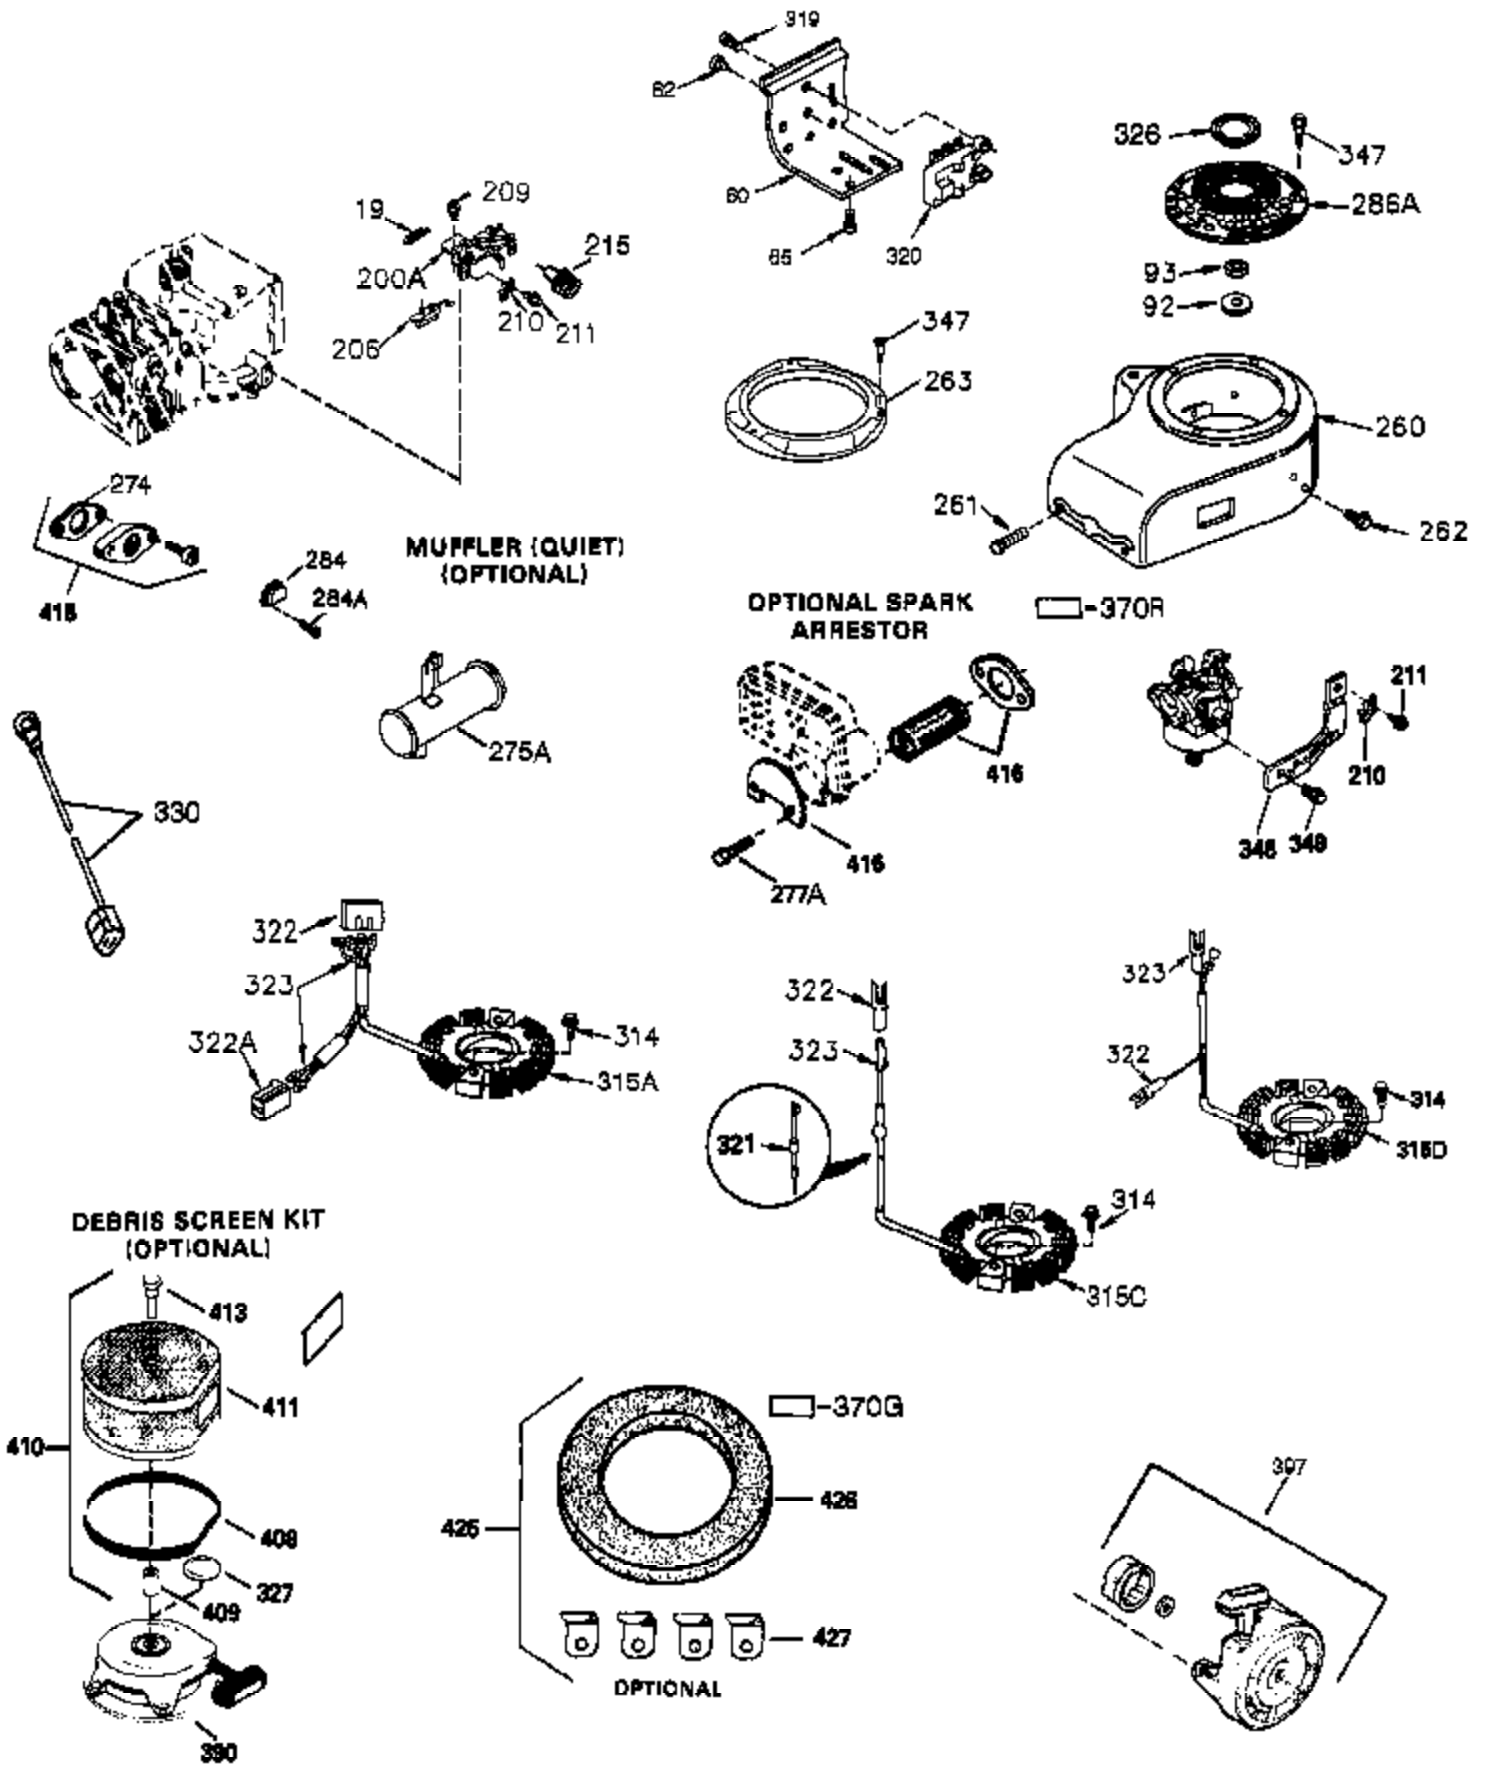

Ref #	Part Number	Qty	Description
260	36266	1	Blower Housing
261	650788	2	Screw, 5/16-18 x 3/4"
262	29747B	2	Screw, Torx T-40, 5/16-24 x 21/32"
265	33272B	1	Cylinder Head Cover
269	35762	1	* Exhaust Gasket
275	37250	1	Muffler
276	35348	1	Locking Plate
277	650877	2	Screw, 5/16-18 x 4-1/2"
286	35962	1	Cup & Screen
290	30705	1	Fuel Line
292	26460	2	Fuel Line Clamp
298	28763	2	Screw, 10-32 x 35/64"
300	33583B	1	Fuel Tank (Incl. 292, 298 & 301)
301	36246	1	Fuel Cap
314	650873	2	Screw, 1/4-20 x 3/4"
315	611104	1	Alternator Coil (Split)(Incl. 321 - 3 23)
321	611161	1	Diode
322	611142	1	Connector Body
323	611118	1	Terminal
325	29443	1	Wire Clip
325B	34246	1	Wire Clip
361	650990	4	Screw, Torx T-30, 1/4-20 x 15/32"
370A	35274	1	Oil Instruction Decal
394A	650948	1	Washer
395	36680	1	Electric Starter Motor (12 Volt)

---

Ref #	Part Number	Qty	Description
420	730225	1	SAE 30 4-Cycle Engine Oil (Quart)

---

Ref #	Part Number	Qty	Description
19	35945	1	Extension Spring
60	33273A	1	Blower Housing Extension
62	650760	1	Screw, 8-32 x 3/8"
65	650128	1	Screw, 10-24 x 1/2"
92	650880	1	Lock Washer
93	650881	1	Flywheel Nut
171	28424	1	Breather Element
209	650902	2	Screw, 10-32 x 7/16"
210	27793	1	Conduit Clip
211	28942	1	Screw, 10-32 x 3/8"
260	36266	1	Blower Housing
261	650788	2	Screw, 5/16-18 x 3/4"
262	29747B	2	Screw, Torx T-40, 5/16-24 x 21/32"
263	35963	1	Trim Ring
274	35865	1	* Muffler Gakset
314	650873	2	Screw, 1/4-20 x 3/4"
321	611161	1	Diode
322	611142	1	Connector Body
323	611118	1	Terminal
326	36210	1	Screen Plug
347	650949	3	Screw, 10-32 x 9/16"