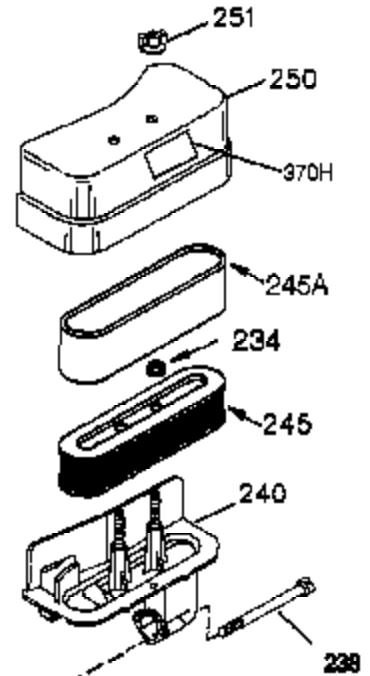

CONTINUED FROM PAGE 2

Ref #	Part Number	Qty	Description
30	35429A	1	Crankshaft
31	35327	1	Counterbalance Gear
40	35776A	1	Piston, Pin & Ring Set (Std.)
40	35777A	1	Piston, Pin & Ring Set (.010" OS)
40	35778A	1	Piston, Pin & Ring Set (.020" OS)
41	35773A	1	Piston & Pin Ass'y. (Std.) (Incl. 43)
41	35774A	1	Piston & Pin Ass'y. (.010" OS) (Incl. 43)
41	35775A	1	Piston & Pin Ass'y. (.020" OS) (Incl. 43)
42	35779	1	Ring Set (Std.)
42	35780	1	Ring Set (.010" OS)
42	35781	1	Ring Set (.020" OS)
43	35772	2	Piston Pin Retaining Ring
45	36925	1	Connecting Rod Ass'y. (Incl. 47)
47	651033	2	Connecting Rod Bolt
48	34034	2	Valve Lifter
50	35381	1	Camshaft (MCR)
51	35315A	1	Counterbalance Weight
52	31356	1	Oil Pump Ass'y.
69	35317	1	* Mounting Flange Gasket
70	35711A	1	Mounting Flange (Incl. 72, 75 & 80)
72	31927	1	Oil Drain Plug
75	35319	1	Oil Seal
80	35783	1	Governor Shaft
81	30590A	2	Washer
82	35378	1	Governor Gear Ass'y. (Incl. 81)
83	30588A	1	Governor Spool
84	29193	2	Retaining Ring
86	650833	7	Screw, 1/4-20 x 1-3/16"
88	31707A	1	Spacer (Incl. 81)
89	32589	1	Flywheel Key
123	33261	1	Intake Pipe Brace
124	651031	3	Screw, 1/4-20 x 9/16"
171	28424	1	Breather Element
178	29752	2	Nut & Lock Washer, 1/4-28
182	30088A	2	Screw, 1/4-28 x 1"
184	33263	1	* Carburetor To Intake Pipe Gasket
185	34926	1	Intake Pipe
223	650378	2	Screw, Torx T-30, 5/16-18 x 1-1/8"
224	27915A	1	Intake Pipe Gasket
234	650825	2	Nut & Lock Washer, 1/4-20
238	650834	2	Screw, 10-32 x 1-17/32"
239	33629	1	* Air Cleaner Gasket
240	35538B	1	Air Cleaner Body (Incl. 239)
245	35403	1	Air Cleaner Filter (Incl. 234)
245A	35404	1	Air Cleaner Filter
250	35961	1	Air Cleaner Cover
251	650886	2	Wing Nut, 1/4-20
292	26460	2	Fuel Line Clamp
305	35574	1	Oil Fill Tube
307	35499	1	"O" Ring
308	35437	1	Fill Tube Clip
310	35576	1	Dipstick
380	632691	1	Carburetor (Incl. 184)
400	36452A	1	* Gasket Set (Incl. items marked PK in notes) Incl. part #'s 26756 (1), 27272A (2), 27896A (2), 27915A (1), 29673 (1), 33263 (1), 33629 (1), 34041A (1), 34327A (1), 34698A (1), 34912 (1), 34923A (1), 35262A (1), 35317 (1), 35865 (1)