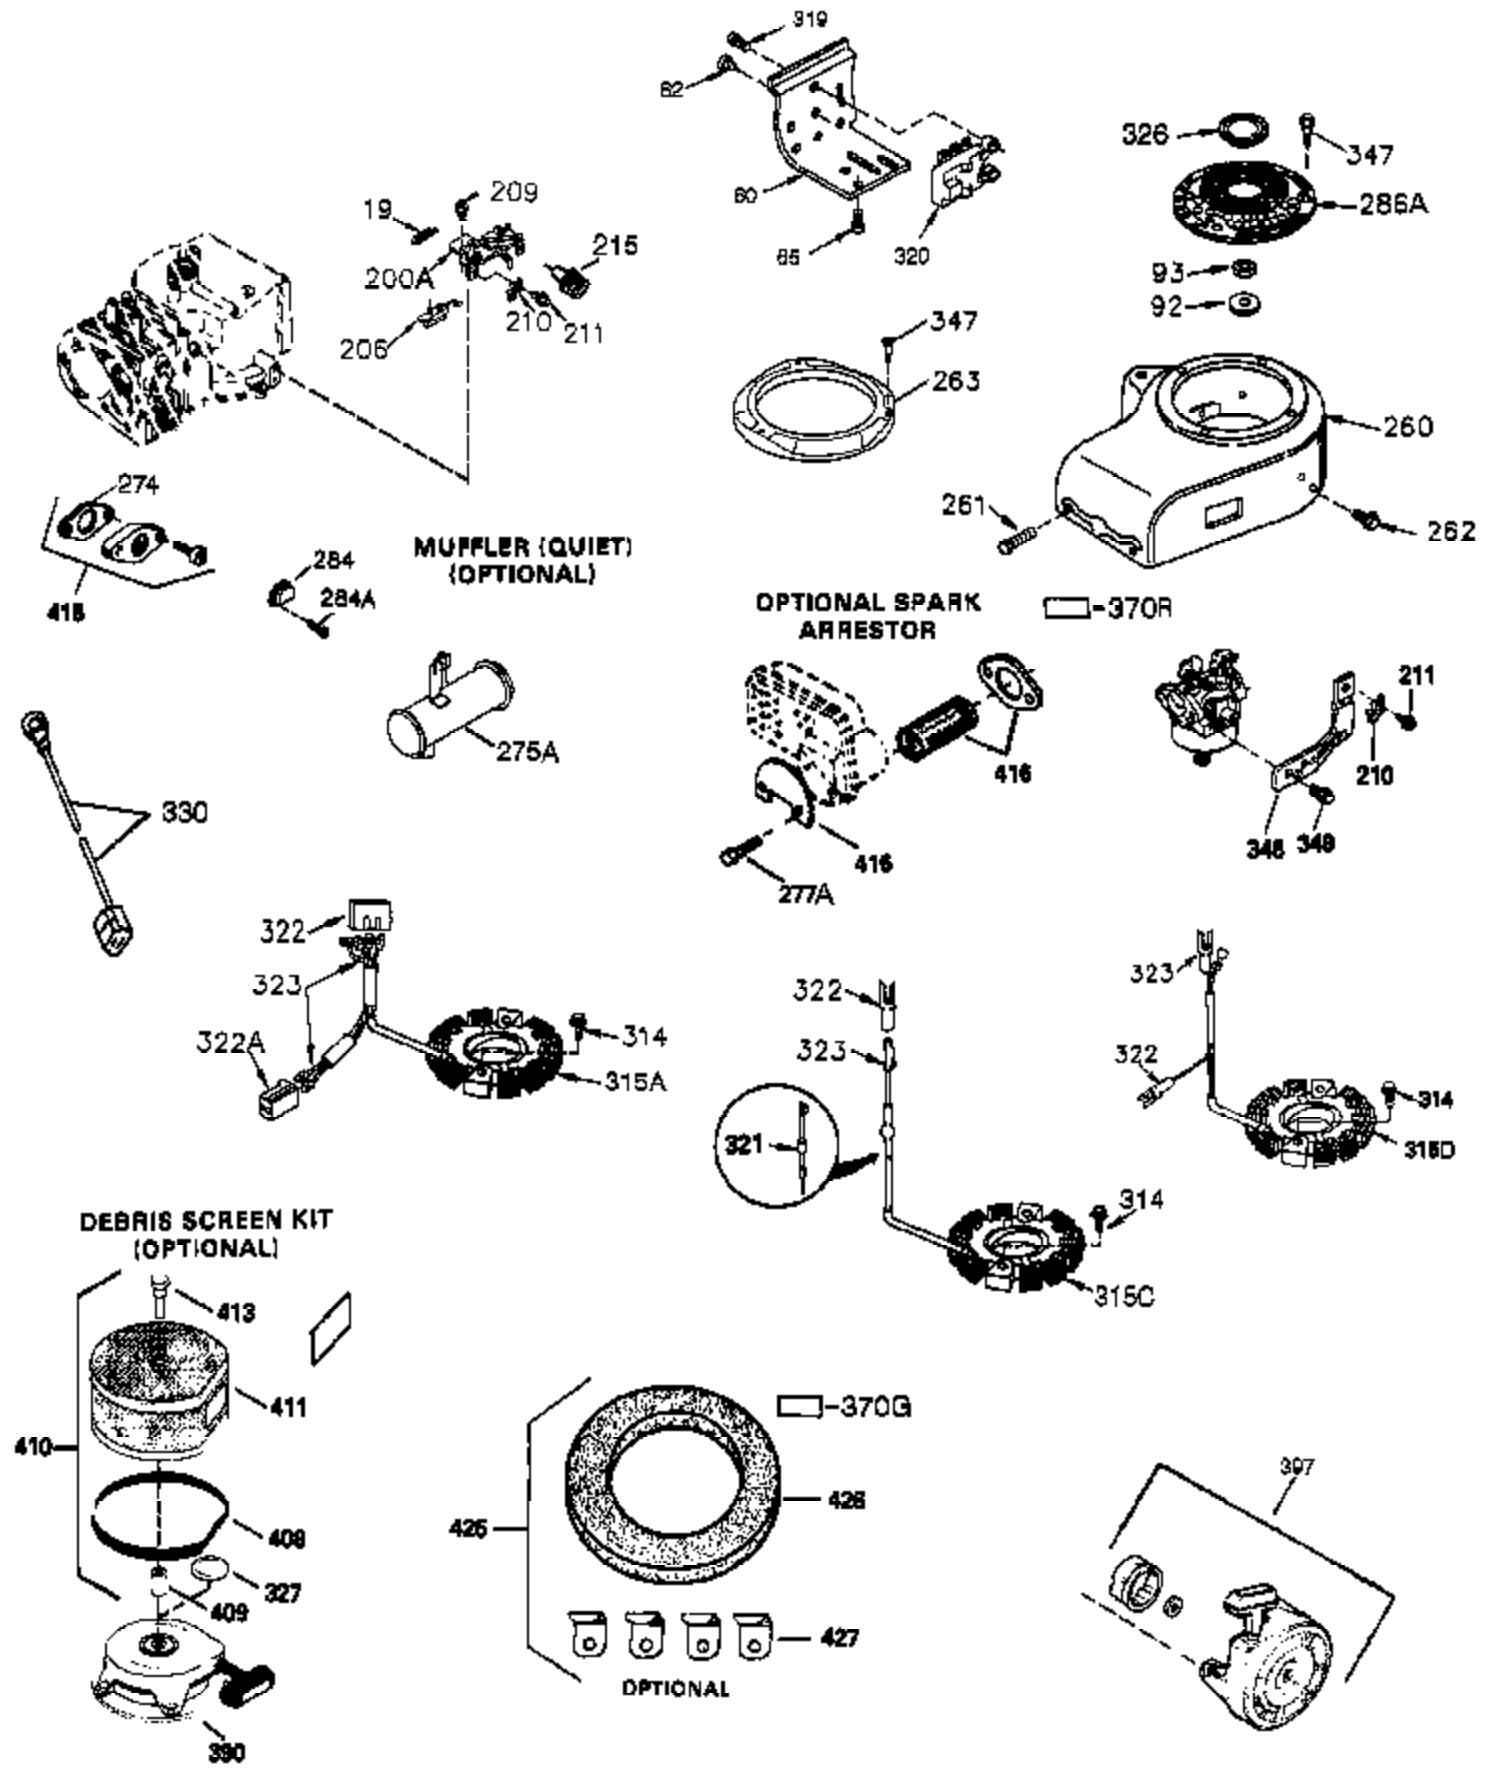

Ref #	Part Number	Qty	Description
19	35945	1	Extension Spring
60	33273A	1	Blower Housing Extension
62	650760	1	Screw, 8-32 x 3/8"
65	650128	1	Screw, 10-24 x 1/2"
92	650880	1	Lock Washer
93	650881	1	Flywheel Nut
171	28424	1	Breather Element
209	651031	2	Screw, 1/4-20 x 9/16"
210	27793	1	Conduit Clip
211	28942	1	Screw, 10-32 x 3/8"
260	36266	1	Blower Housing
261	650788	2	Screw, 5/16-18 x 3/4"
262	29747B	2	Screw, T-40, 5/16-24 x 21/32"
263	35963	1	Trim Ring
274	35865	1	* Muffler Gakset
314	650873	2	Screw, 1/4-20 x 3/4"
321	611161	1	Diode
322	611142	1	Connector Body
323	611118	1	Terminal
326	36210	1	Screen Plug