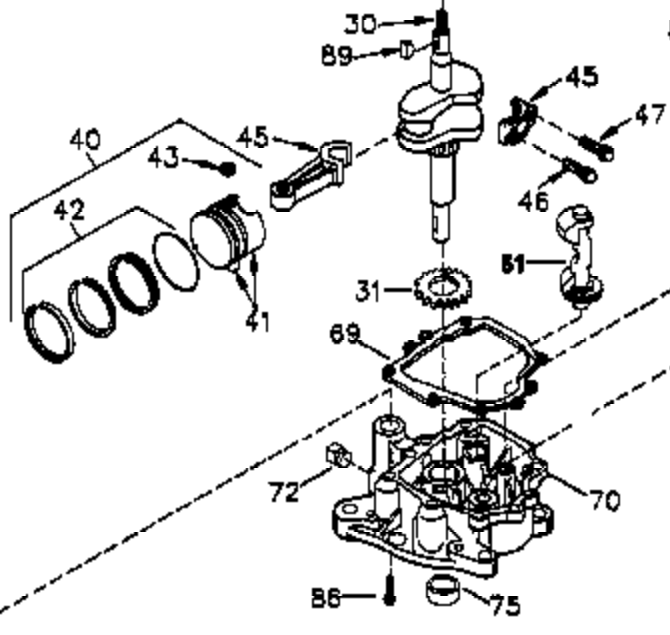

CONTINUED FROM PAGE 2

Ref #	Part Number	Qty	Description
30	35429A	1	Crankshaft
31	35327	1	Counterbalance Gear
40	35776A	1	Piston, Pin & Ring Set (Std.)
40	35777A	1	Piston, Pin & Ring Set (.010" OS)
40	35778A	1	Piston, Pin & Ring Set (.020" OS)
41	35773A	1	Piston & Pin Ass'y. (Std.) (Incl. 43)
41	35774A	1	Piston & Pin Ass'y. (.010" OS) (Incl. 43)
41	35775A	1	Piston & Pin Ass'y. (.020" OS) (Incl. 43)
42	35779	1	Ring Set (Std.)
42	35780	1	Ring Set (.010" OS)
42	35781	1	Ring Set (.020" OS)
43	35772	2	Piston Pin Retaining Ring
45	36895	1	Connecting Rod Ass'y. (Incl. 47)
47	651033	2	Connecting Rod Bolt
48	34034	2	Valve Lifter
50	35381	1	Camshaft (MCR)
51	35315A	1	Counterbalance Weight
52	31356	1	Oil Pump Ass'y.
69	35317	1	* Mounting Flange Gasket
70	35711A	1	Mounting Flange (Incl. 72, 75 & 80)
72	31927	1	Oil Drain Plug
75	35319	1	Oil Seal
80	35783	1	Governor Shaft
81	30590A	2	Washer
82	35378	1	Governor Gear Ass'y. (Incl. 81)
83	30588A	1	Governor Spool
84	29193	2	Retaining Ring
86	650833	7	Screw, 1/4-20 x 1-3/16"
88	31707A	1	Spacer (Incl. 81)
89	32589	1	Flywheel Key
123	33261	1	Intake Pipe Brace
124	651031	3	Screw, 1/4-20 x 9/16"
171	28424	1	Breather Element
178	29752	2	Nut & Lock Washer, 1/4-28
182	30088A	2	Screw, 1/4-28 x 1"
184	33263	1	* Carburetor To Intake Pipe Gasket
185	34926	1	Intake Pipe
223	650378	2	Screw, Torx T-30, 5/16-18 x 1-1/8"
224	27915A	1	Intake Pipe Gasket
234	650825	2	Nut & Lock Washer, 1/4-20
238	650834	2	Screw, 10-32 x 1-17/32"
239	33629	1	* Air Cleaner Gasket
240	35538B	1	Air Cleaner Body (Incl. 239)
245	35403	1	Air Cleaner Filter (Incl. 234)
245A	35404	1	Air Cleaner Filter
250	35961	1	Air Cleaner Cover
251	650886	2	Wing Nut, 1/4-20
292	26460	2	Fuel Line Clamp
305	35574	1	Oil Fill Tube
307	35499	1	"O" Ring
308	35437	1	Fill Tube Clip
310	35576	1	Dipstick
380	640078A	1	Carburetor (Incl. 184)
400	36452A	1	* Gasket Set (Incl. items marked PK in notes) Incl. part #'s 26756 (1), 27272A (2), 27896A (2), 27915A (1), 29673 (1), 33263 (1), 33629 (1), 34041A (1), 34327A (1), 34698A (1), 34912 (1), 34923A (1), 35262A (1), 35317 (1), 35865 (1)