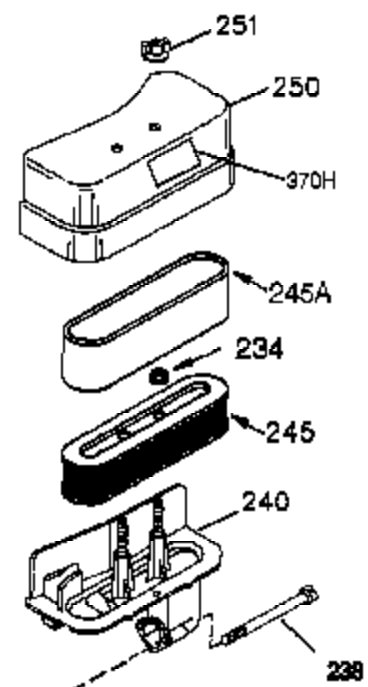

CONTINUED FROM PAGE 2

Ref #	Part Number	Qty	Description
30	35429A	1	Crankshaft
31	35327	1	Counterbalance Gear
40	35776A	1	Piston, Pin & Ring Set (Std.)
40	35777A	1	Piston, Pin & Ring Set (.010" OS)
40	35778A	1	Piston, Pin & Ring Set (.020" OS)
41	35773A	1	Piston & Pin Ass'y. (Std.) (Incl. 43)
41	35774A	1	Piston & Pin Ass'y. (.010" OS) (Incl. 43)
41	35775A	1	Piston & Pin Ass'y. (.020" OS) (Incl. 43)
42	35779	1	Ring Set (Std.)
42	35780	1	Ring Set (.010" OS)
42	35781	1	Ring Set (.020" OS)
43	35772	2	Piston Pin Retaining Ring
45	36895	1	Connecting Rod Ass'y. (Incl. 47)
47	651033	2	Connecting Rod Bolt
48	34034	2	Valve Lifter
50	35381	1	Camshaft (MCR)
51	35315A	1	Counterbalance Weight
52	31356	1	Oil Pump Ass'y.
69	35317	1	* Mounting Flange Gasket
70	35711A	1	Mounting Flange (Incl. 72, 75 & 80)
72	31927	1	Oil Drain Plug
75	35319	1	Oil Seal
80	35783	1	Governor Shaft
81	30590A	2	Washer
82	35378	1	Governor Gear Ass'y. (Incl. 81)
83	30588A	1	Governor Spool
84	29193	2	Retaining Ring
86	650833	7	Screw, 1/4-20 x 1-3/16"
88	31707A	1	Spacer (Incl. 81)
89	32589	1	Flywheel Key
123	33261	1	Intake Pipe Brace
124	651031	3	Screw, 1/4-20 x 9/16"
171	28424	1	Breather Element
178	29752	2	Nut & Lock Washer, 1/4-28
182	30088A	2	Screw, 1/4-28 x 1"
184	33263	1	* Carburetor To Intake Pipe Gasket
185	34926	1	Intake Pipe
223	650378	2	Screw, Torx T-30, 5/16-18 x 1-1/8"
224	27915A	1	Intake Pipe Gasket
234	650825	2	Nut & Lock Washer, 1/4-20
238	650834	2	Screw, 10-32 x 1-17/32"
239	33629	1	* Air Cleaner Gasket
240	35538B	1	Air Cleaner Body (Incl. 239)
245	35403	1	Air Cleaner Filter (Incl. 234)
245A	35404	1	Air Cleaner Filter
250	35961	1	Air Cleaner Cover
251	650886	2	Wing Nut, 1/4-20
292	26460	2	Fuel Line Clamp
305	35574	1	Oil Fill Tube
307	35499	1	"O" Ring
308	35437	1	Fill Tube Clip
310	35576	1	Dipstick
380	640078A	1	Carburetor (Incl. 184)
400	36452A	1	* Gasket Set (Incl. items marked PK in notes) Incl. part #'s 26756 (1), 27272A (2), 27896A (2), 27915A (1), 29673 (1), 33263 (1), 33629 (1), 34041A (1), 34327A (1), 34698A (1), 34912 (1), 34923A (1), 35262A (1), 35317 (1), 35865 (1)