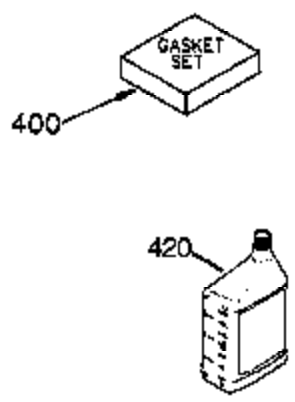

CONTINUED FROM PAGE 2

Ref #	Part Number	Qty	Description
30	35429A	1	Crankshaft
31	35327	1	Counterbalance Gear
40	35776A	1	Piston, Pin & Ring Set (Std.)
40	35777A	1	Piston, Pin & Ring Set (.010" OS)
40	35778A	1	Piston, Pin & Ring Set (.020" OS)
41	35773A	1	Piston & Pin Ass'y. (Std.) (Incl. 43)
41	35774A	1	Piston & Pin Ass'y. (.010" OS) (Incl. 43)
41	35775A	1	Piston & Pin Ass'y. (.020" OS) (Incl. 43)
42	35779	1	Ring Set (Std.)
42	35780	1	Ring Set (.010" OS)
42	35781	1	Ring Set (.020" OS)
43	35772	2	Piston Pin Retaining Ring
45	36895	1	Connecting Rod Ass'y. (Incl. 47)
47	651033	2	Connecting Rod Bolt
48	34034	2	Valve Lifter
50	35381	1	Camshaft (MCR)
51	35315A	1	Counterbalance Weight
52	31356	1	Oil Pump Ass'y.
69	35317	1	* Mounting Flange Gasket
70	35711A	1	Mounting Flange (Incl. 72, 75 & 80)
72	31927	1	Oil Drain Plug
75	35319	1	Oil Seal
80	35783	1	Governor Shaft
81	30590A	2	Washer
82	35378	1	Governor Gear Ass'y. (Incl. 81)
83	30588A	1	Governor Spool
84	29193	2	Retaining Ring
86	650833	7	Screw, 1/4-20 x 1-3/16"
88	31707A	1	Spacer (Incl. 81)
89	32589	1	Flywheel Key
123	33261	1	Intake Pipe Brace
124	651031	3	Screw, 1/4-20 x 9/16"
171	28424	1	Breather Element
178	29752	2	Nut & Lock Washer, 1/4-28
182	30088A	2	Screw, 1/4-28 x 1"
184	33263	1	* Carburetor To Intake Pipe Gasket
185	34926	1	Intake Pipe
223	650378	2	Screw, Torx T-30, 5/16-18 x 1-1/8"
224	27915A	1	Intake Pipe Gasket
234	650825	2	Nut & Lock Washer, 1/4-20
238	650834	2	Screw, 10-32 x 1-17/32"
239	33629	1	* Air Cleaner Gasket
240	35538B	1	Air Cleaner Body (Incl. 239)
245	35403	1	Air Cleaner Filter (Incl. 234)
245A	35404	1	Air Cleaner Filter
250	35961	1	Air Cleaner Cover
251	650886	2	Wing Nut, 1/4-20
292	26460	2	Fuel Line Clamp
305	35574	1	Oil Fill Tube
307	35499	1	"O" Ring
308	35437	1	Fill Tube Clip
310	35576	1	Dipstick
380	640078A	1	Carburetor (Incl. 184)
400	36452A	1	* Gasket Set (Incl. items marked PK in notes) Incl. part #'s 26756 (1), 27272A (2), 27896A (2), 27915A (1), 29673 (1), 33263 (1), 33629 (1), 34041A (1), 34327A (1), 34698A (1), 34912 (1), 34923A (1), 35262A (1), 35317 (1), 35865 (1)