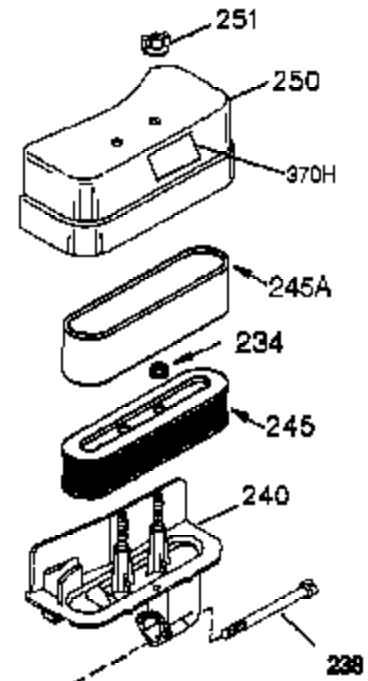

CONTINUED FROM PAGE 2

Ref #	Part Number	Qty	Description
30	35429A	1	Crankshaft
31	35327	1	Counterbalance Gear
40	35776A	1	Piston, Pin & Ring Set (Std.)
40	35777A	1	Piston, Pin & Ring Set (.010" OS)
40	35778A	1	Piston, Pin & Ring Set (.020" OS)
41	35773A	1	Piston & Pin Ass'y. (Std.) (Incl. 43)
41	35774A	1	Piston & Pin Ass'y. (.010" OS) (Incl. 43)
41	35775A	1	Piston & Pin Ass'y. (.020" OS) (Incl. 43)
42	35779	1	Ring Set (Std.)
42	35780	1	Ring Set (.010" OS)
42	35781	1	Ring Set (.020" OS)
43	35772	2	Piston Pin Retaining Ring
45	36925	1	Connecting Rod Ass'y. (Incl. 47)
47	651033	2	Connecting Rod Bolt
48	34034	2	Valve Lifter
50	35381	1	Camshaft (MCR)
51	35315A	1	Counterbalance Weight
52	31356	1	Oil Pump Ass'y.
69	35317	1	* Mounting Flange Gasket
70	35711A	1	Mounting Flange (Incl. 72, 75 & 80)
72	31927	1	Oil Drain Plug
75	35319	1	Oil Seal
80	35783	1	Governor Shaft
81	30590A	2	Washer
82	35378	1	Governor Gear Ass'y. (Incl. 81)
83	30588A	1	Governor Spool
84	29193	2	Retaining Ring
86	650833	7	Screw, 1/4-20 x 1-3/16"
88	31707A	1	Spacer (Incl. 81)
89	32589	1	Flywheel Key
123	33261	1	Intake Pipe Brace
124	651031	3	Screw, 1/4-20 x 9/16"
124	651031	1	Screw, 1/4-20 x 9/16"
171	28424	1	Breather Element
178	29752	2	Nut & Lock Washer, 1/4-28
182	30088A	2	Screw, 1/4-28 x 1"
184	33263	1	* Carburetor To Intake Pipe Gasket
185	34926	1	Intake Pipe
223	650378	2	Screw, T-30, 5/16-18 x 1-3/32"
224	27915A	1	* Intake Pipe Gasket
234	650825	2	Nut & Lock Washer, 1/4-20
238	650834	2	Screw, 10-32 x 1-17/32"
239	33629	1	* Air Cleaner Gasket
240	35538B	1	Air Cleaner Body (Incl. 239)
245A	35404	1	Air Cleaner Filter
245	35403	1	Air Cleaner Filter (Incl. 234)
250	35961	1	Air Cleaner Cover
251	650886	2	Wing Nut, 1/4-20
291	30705	1	Fuel Line
292	26460	5	Fuel Line Clamp
296	34279B	1	Fuel Filter (Incl. 292)
305	35574	1	Oil Fill Tube
307	35499	1	"O" Ring
308	35437	1	Fill Tube Clip
310	35576	1	Dipstick
380	632690	1	Carburetor (Incl. 184)
400	36452B	1	* Gasket Set (Incl. items marked PK i n notes)
420	730225A	1	SAE 30 4-Cycle Engine Oil (Quart)