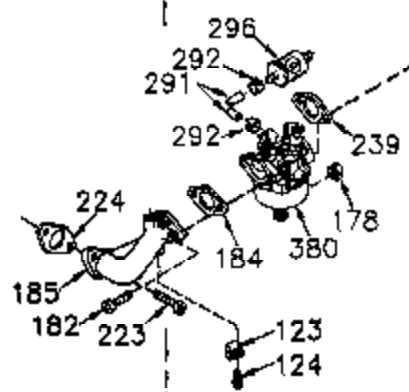

CONTINUED FROM PAGE 2

Ref #	Part Number	Qty	Description
30	35429A	1	Crankshaft
31	35327	1	Counterbalance Gear
40	35776A	1	Piston, Pin & Ring Set (Std.)
40	35777A	1	Piston, Pin & Ring Set (.010" OS)
40	35778A	1	Piston, Pin & Ring Set (.020" OS)
41	35773A	1	Piston & Pin Ass'y. (Std.) (Incl. 43)
41	35774A	1	Piston & Pin Ass'y. (.010" OS) (Incl. 43)
41	35775A	1	Piston & Pin Ass'y. (.020" OS) (Incl. 43)
42	35779	1	Ring Set (Std.)
42	35780	1	Ring Set (.010" OS)
42	35781	1	Ring Set (.020" OS)
43	35772	2	Piston Pin Retaining Ring
45	36925	1	Connecting Rod Ass'y. (Incl. 47)
47	651033	2	Connecting Rod Bolt
48	34034	2	Valve Lifter
50	35381	1	Camshaft (MCR)
51	35315A	1	Counterbalance Weight
52	31356	1	Oil Pump Ass'y.
69	35317	1	* Mounting Flange Gasket
70	35711A	1	Mounting Flange (Incl. 72, 75 & 80)
72	31927	1	Oil Drain Plug
75	35319	1	Oil Seal
80	35783	1	Governor Shaft
81	30590A	2	Washer
82	35378	1	Governor Gear Ass'y. (Incl. 81)
83	30588A	1	Governor Spool
84	29193	2	Retaining Ring
86	650833	7	Screw, 1/4-20 x 1-3/16"
88	31707A	1	Spacer (Incl. 81)
89	32589	1	Flywheel Key
123	33261	1	Intake Pipe Brace
124	651031	3	Screw, 1/4-20 x 9/16"
124	651031	1	Screw, 1/4-20 x 9/16"
171	28424	1	Breather Element
178	29752	2	Nut & Lock Washer, 1/4-28
182	30088A	2	Screw, 1/4-28 x 1"
184	33263	1	* Carburetor To Intake Pipe Gasket
185	34926	1	Intake Pipe
223	650378	2	Screw, T-30, 5/16-18 x 1-3/32"
224	27915A	1	* Intake Pipe Gasket
234	650825	2	Nut & Lock Washer, 1/4-20
238	650834	2	Screw, 10-32 x 1-17/32"
239	33629	1	* Air Cleaner Gasket
240	35538B	1	Air Cleaner Body (Incl. 239)
245A	35404	1	Air Cleaner Filter
245	35403	1	Air Cleaner Filter (Incl. 234)
250	35961	1	Air Cleaner Cover
251	650886	2	Wing Nut, 1/4-20
291	30705	1	Fuel Line
292	26460	5	Fuel Line Clamp
296	34279B	1	Fuel Filter (Incl. 292)
305	35574	1	Oil Fill Tube
307	35499	1	"O" Ring
308	35437	1	Fill Tube Clip
310	35576	1	Dipstick
380	632690	1	Carburetor (Incl. 184)
400	36452B	1	* Gasket Set (Incl. items marked PK i n notes)
420	730225A	1	SAE 30 4-Cycle Engine Oil (Quart)