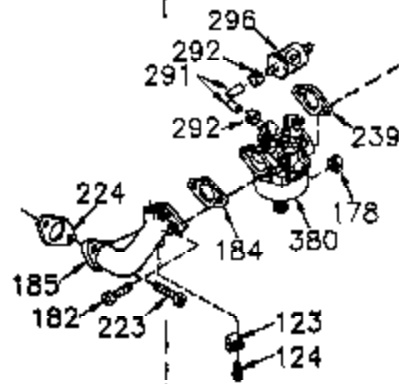

CONTINUED FROM PAGE 2

Ref #	Part Number	Qty	Description
30	35422A	1	Crankshaft
31	35327	1	Counterbalance Gear
40	35776A	1	Piston, Pin & Ring Set (Std.)
40	35777A	1	Piston, Pin & Ring Set (.010" OS)
40	35778A	1	Piston, Pin & Ring Set (.020" OS)
41	35773A	1	Piston & Pin Ass'y. (Std.) (Incl. 43)
41	35774A	1	Piston & Pin Ass'y. (.010" OS) (Incl. 43)
41	35775A	1	Piston & Pin Ass'y. (.020" OS) (Incl. 43)
42	35779	1	Ring Set (Std.)
42	35780	1	Ring Set (.010" OS)
42	35781	1	Ring Set (.020" OS)
43	35772	2	Piston Pin Retaining Ring
45	36895	1	Connecting Rod Ass'y. (Incl. 47)
47	651033	2	Connecting Rod Bolt
48	34034	2	Valve Lifter
50	35381	1	Camshaft
51	35315A	1	Counterbalance Weight
52	31356	1	Oil Pump Ass'y.
69	35317	1	* Mounting Flange Gasket
70	35711A	1	Mounting Flange (Incl. 72, 75 & 80)
72	31927	1	Oil Drain Plug
75	35319	1	Oil Seal
80	35783	1	Governor Shaft
81	30590A	2	Washer
82	35378	1	Governor Gear Ass'y. (Incl. 81)
83	30588A	1	Governor Spool
84	29193	2	Retaining Ring
86	650833	7	Screw, 1/4-20 x 1-3/16"
88	31707A	1	Spacer (Incl. 81)
89	32589	1	Flywheel Key
123	33261	1	Intake Pipe Bracket
124	651031	3	Screw, 1/4-20 x 9/16"
171	28424	1	Breather Element
178	29752	2	Nut & Lock Washer, 1/4-28
182	30088A	2	Screw, 1/4-28 x 1"
184	33263	1	* Carburetor To Intake Pipe Gasket
185	34926	1	Intake Pipe
223	650378	2	Screw, Torx T-30, 5/16-18 x 1-1/8"
224	27915A	1	* Intake Pipe Gasket
234	650825	2	Nut & Lock Washer, 1/4-20
238	650834	2	Screw, 10-32 x 1-17/32"
239	33629	1	* Air Cleaner Gasket
240	35538B	1	Air Cleaner Body (Incl. 239)
245	35403	1	Air Cleaner Filter (Incl. 234)
245A	35404	1	Air Cleaner Filter
250	35961	1	Air Cleaner Cover
251	650886	2	Wing Nut, 1/4-20
292	26460	2	Fuel Line Clamp
296	34279B	1	Fuel Filter (Incl. 292)
305	35574	1	Oil Fill Tube
307	35499	1	"O" Ring
308	35437	1	Fill Tube Clip
310	35576	1	Dipstick
323A	611259	1	Terminal
323B	611260	1	Terminal
380	640091A	1	Carburetor (Incl. 184)