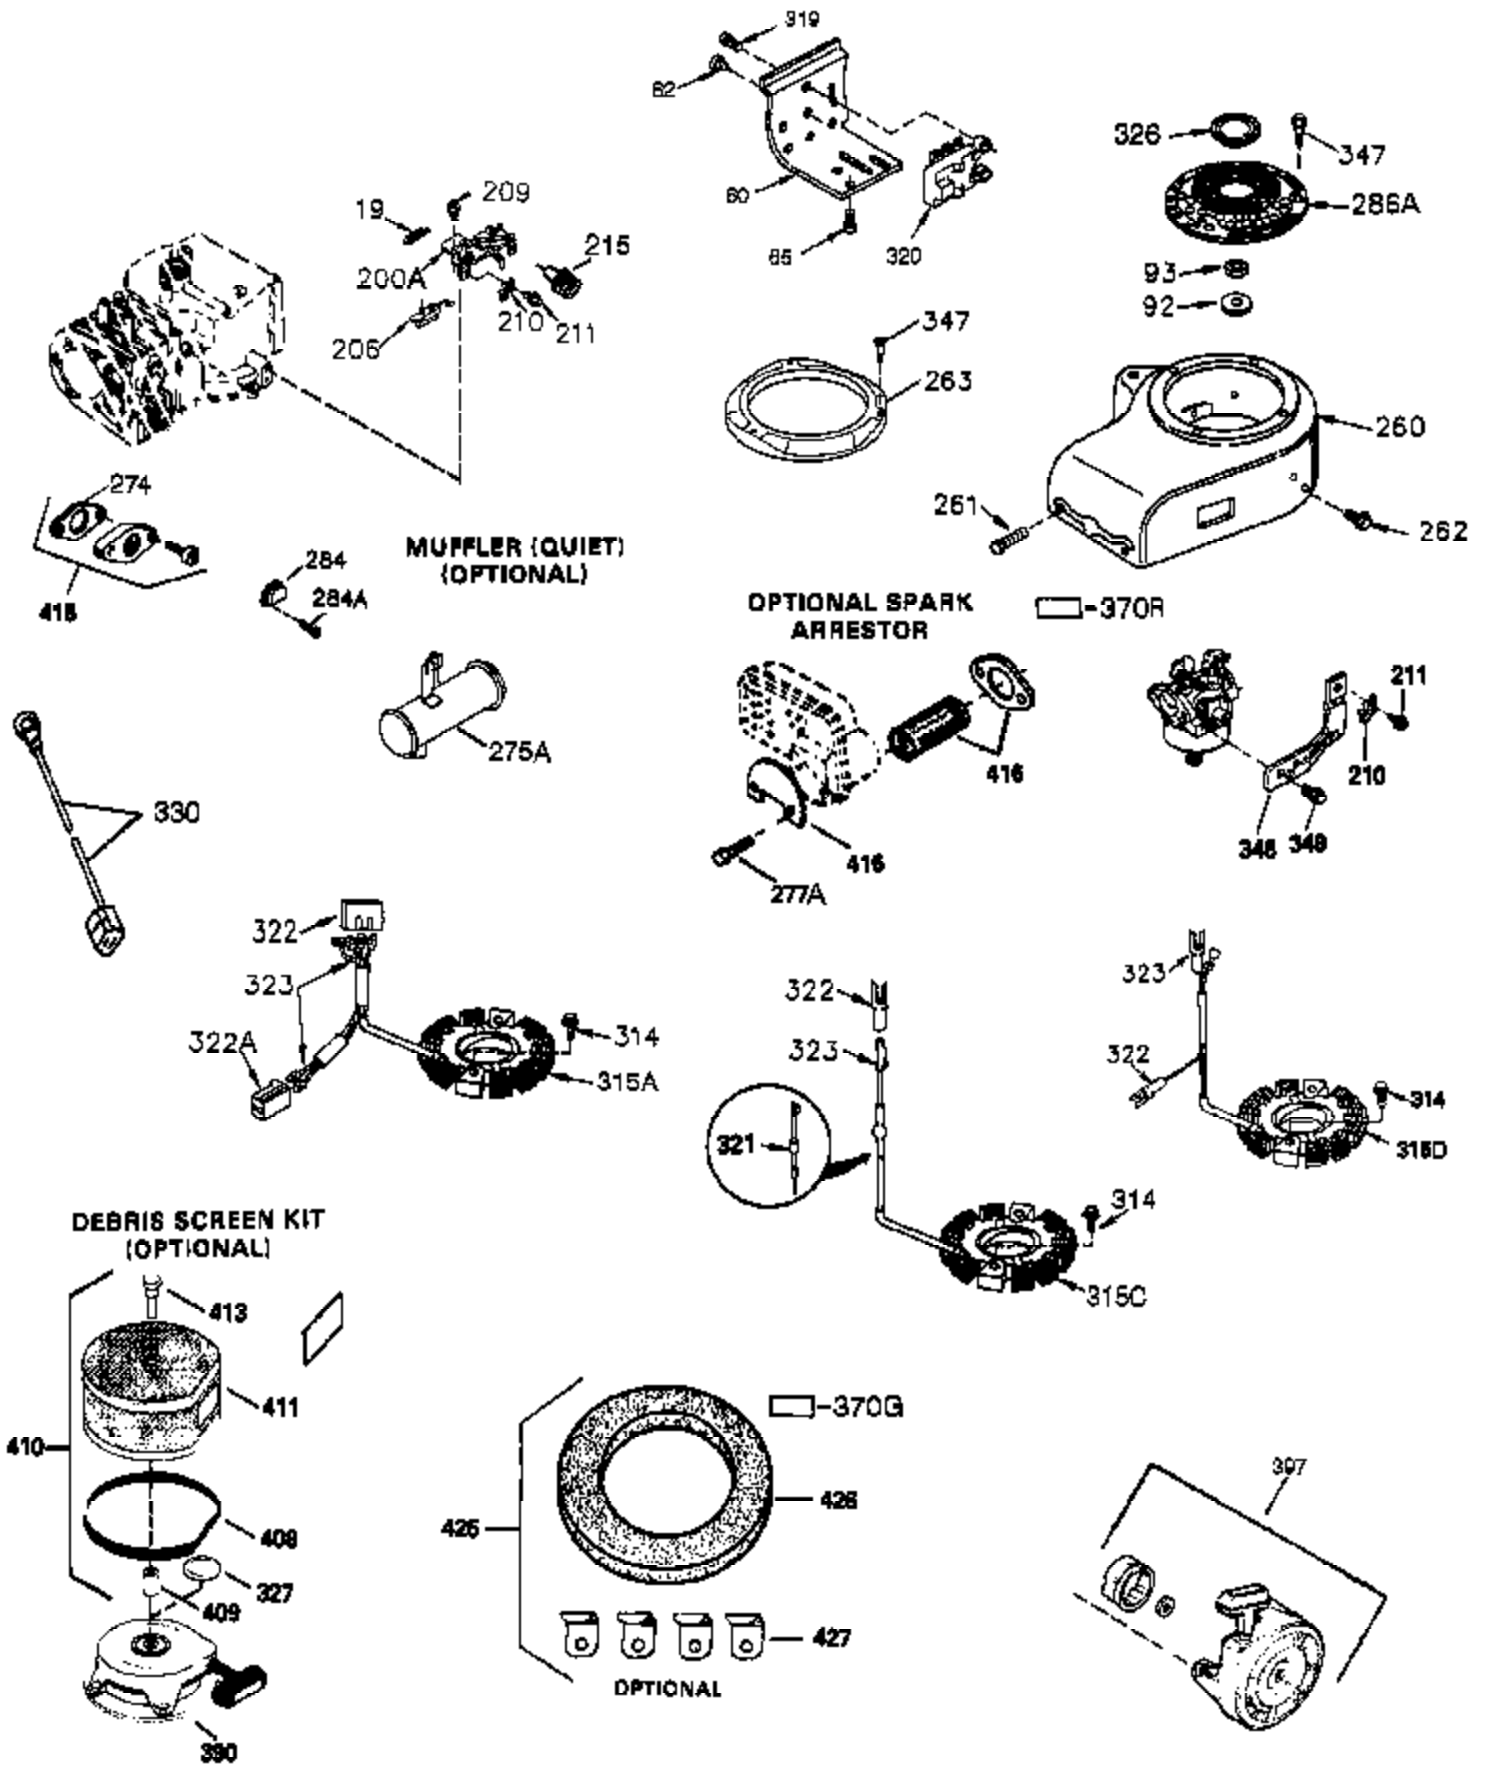

Ref #	Part Number	Qty	Description
19	36495	1	Extension Spring
60	33273A	1	Blower Housing Extension
65	650128	1	Screw, 10-24 x 1/2"
92	650880	1	Lock Washer
93	650881	1	Flywheel Nut
171	28424	1	Breather Element
209	650902	2	Screw, 10-32 x 7/16"
210	27793	1	Conduit Clip
211	28942	1	Screw, 10-32 x 3/8"
260	36292	1	Blower Housing
261	650788	2	Screw, 5/16-18 x 3/4"
262	29747B	2	Screw, Torx T-40, 5/16-24 x 21/32"
263	35963	1	Trim Ring
286A	35962	1	Cup & Screen
314	650873	2	Screw, 1/4-20 x 3/4"
319	650735	1	Screw, 10-24 x 3/8"
320	611175A	1	Regulator
322	610921	1	Connector Body
323A	611259	1	Terminal
323B	611260	1	Terminal
323	610922	2	Terminal
326	36210	1	Screen Plug
347	650949	3	Screw, 10-32 x 9/16"
370G	35274	1	Oil Instruction Decal