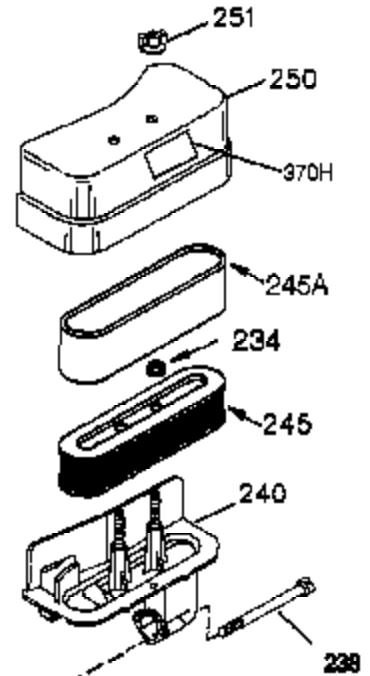

CONTINUED FROM PAGE 2

Ref #	Part Number	Qty	Description
30	35422A	1	Crankshaft
31	35327	1	Counterbalance Gear
40	35776A	1	Piston, Pin & Ring Set (Std.)
40	35777A	1	Piston, Pin & Ring Set (.010" OS)
40	35778A	1	Piston, Pin & Ring Set (.020" OS)
41	35773A	1	Piston & Pin Ass'y. (Std.) (Incl. 43)
41	35774A	1	Piston & Pin Ass'y. (.010" OS) (Incl. 43)
41	35775A	1	Piston & Pin Ass'y. (.020" OS) (Incl. 43)
42	35779	1	Ring Set (Std.)
42	35780	1	Ring Set (.010" OS)
42	35781	1	Ring Set (.020" OS)
43	35772	2	Piston Pin Retaining Ring
45	36895	1	Connecting Rod Ass'y. (Incl. 47)
47	651033	2	Connecting Rod Bolt
48	34034	2	Valve Lifter
50	35381	1	Camshaft
51	35315A	1	Counterbalance Weight
52	31356	1	Oil Pump Ass'y.
69	35317	1	* Mounting Flange Gasket
70	35711A	1	Mounting Flange (Incl. 72, 75 & 80)
72	31927	1	Oil Drain Plug
75	35319	1	Oil Seal
80	35783	1	Governor Shaft
81	30590A	2	Washer
82	35378	1	Governor Gear Ass'y. (Incl. 81)
83	30588A	1	Governor Spool
84	29193	2	Retaining Ring
86	650833	7	Screw, 1/4-20 x 1-3/16"
88	31707A	1	Spacer (Incl. 81)
89	32589	1	Flywheel Key
123	33261	1	Intake Pipe Bracket
124	651031	3	Screw, 1/4-20 x 9/16"
171	28424	1	Breather Element
178	29752	2	Nut & Lock Washer, 1/4-28
182	30088A	2	Screw, 1/4-28 x 1"
184	33263	1	* Carburetor To Intake Pipe Gasket
185	34926	1	Intake Pipe
223	650378	2	Screw, Torx T-30, 5/16-18 x 1-1/8"
224	27915A	1	* Intake Pipe Gasket
234	650825	2	Nut & Lock Washer, 1/4-20
238	650834	2	Screw, 10-32 x 1-17/32"
239	33629	1	* Air Cleaner Gasket
240	35538B	1	Air Cleaner Body (Incl. 239)
245	35403	1	Air Cleaner Filter (Incl. 234)
245A	35404	1	Air Cleaner Filter
250	35961	1	Air Cleaner Cover
251	650886	2	Wing Nut, 1/4-20
292	26460	2	Fuel Line Clamp
296	34279B	1	Fuel Filter (Incl. 292)
305	35574	1	Oil Fill Tube
307	35499	1	"O" Ring
308	35437	1	Fill Tube Clip
310	35576	1	Dipstick
323A	611259	1	Terminal
323B	611260	1	Terminal
380	640091A	1	Carburetor (Incl. 184)