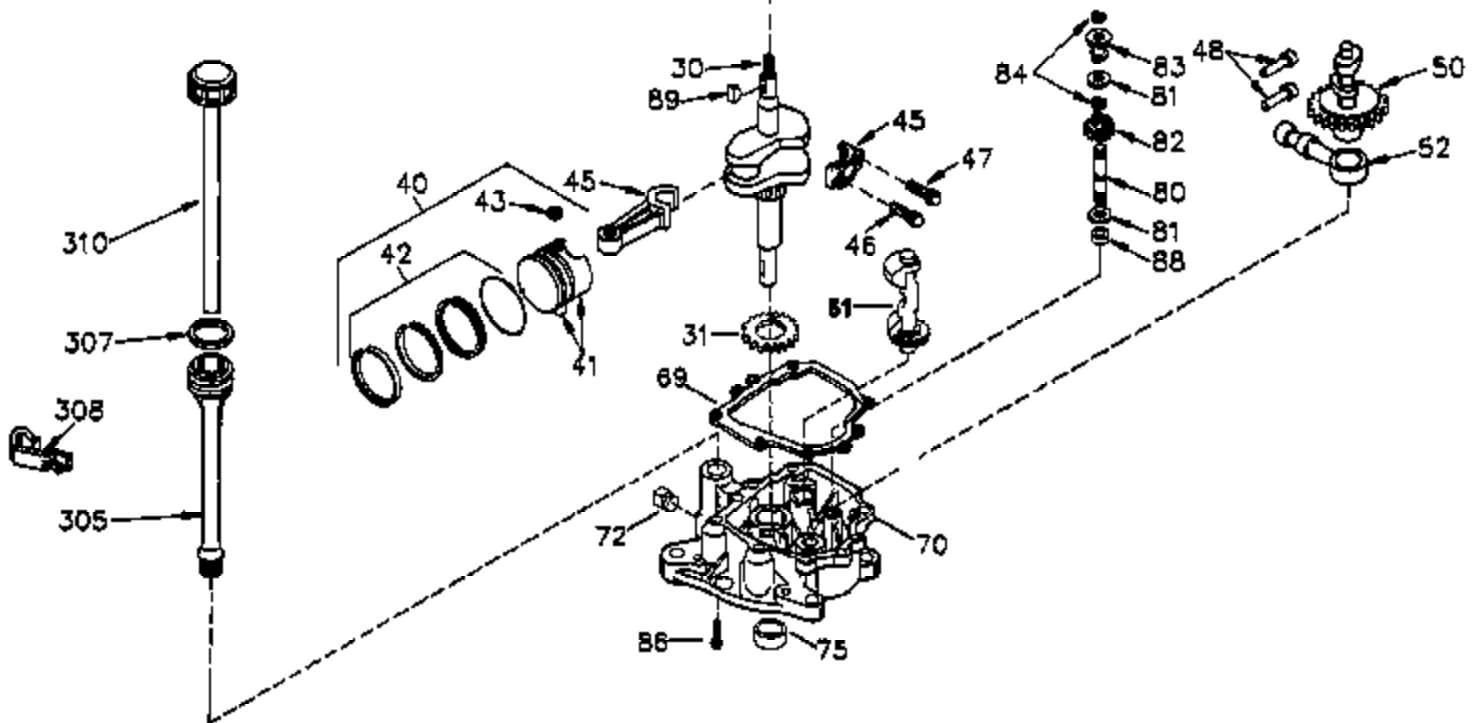

CONTINUED FROM PAGE 2

Ref #	Part Number	Qty	Description
30	35422A	1	Crankshaft
31	35327	1	Counterbalance Gear
40	35776A	1	Piston, Pin & Ring Set (Std.)
40	35777A	1	Piston, Pin & Ring Set (.010" OS)
40	35778A	1	Piston, Pin & Ring Set (.020" OS)
41	35773A	1	Piston & Pin Ass'y. (Std.) (Incl. 43)
41	35774A	1	Piston & Pin Ass'y. (.010" OS) (Incl. 43)
41	35775A	1	Piston & Pin Ass'y. (.020" OS) (Incl. 43)
42	35779	1	Ring Set (Std.)
42	35780	1	Ring Set (.010" OS)
42	35781	1	Ring Set (.020" OS)
43	35772	2	Piston Pin Retaining Ring
45	36895	1	Connecting Rod Ass'y. (Incl. 47)
47	651033	2	Connecting Rod Bolt
48	34034	2	Valve Lifter
50	35381	1	Camshaft
51	35315A	1	Counterbalance Weight
52	31356	1	Oil Pump Ass'y.
69	35317	1	* Mounting Flange Gasket
70	35711A	1	Mounting Flange (Incl. 72, 75 & 80)
72	31927	1	Oil Drain Plug
75	35319	1	Oil Seal
80	35783	1	Governor Shaft
81	30590A	2	Washer
82	35378	1	Governor Gear Ass'y. (Incl. 81)
83	30588A	1	Governor Spool
84	29193	2	Retaining Ring
86	650833	7	Screw, 1/4-20 x 1-3/16"
88	31707A	1	Spacer (Incl. 81)
89	32589	1	Flywheel Key
123	33261	1	Intake Pipe Bracket
124	651031	3	Screw, 1/4-20 x 9/16"
171	28424	1	Breather Element
178	29752	2	Nut & Lock Washer, 1/4-28
182	30088A	2	Screw, 1/4-28 x 1"
184	33263	1	* Carburetor To Intake Pipe Gasket
185	34926	1	Intake Pipe
223	650378	2	Screw, Torx T-30, 5/16-18 x 1-1/8"
224	27915A	1	* Intake Pipe Gasket
234	650825	2	Nut & Lock Washer, 1/4-20
238	650834	2	Screw, 10-32 x 1-17/32"
239	33629	1	* Air Cleaner Gasket
240	35538B	1	Air Cleaner Body (Incl. 239)
245	35403	1	Air Cleaner Filter (Incl. 234)
245A	35404	1	Air Cleaner Filter
250	35961	1	Air Cleaner Cover
251	650886	2	Wing Nut, 1/4-20
292	26460	2	Fuel Line Clamp
296	34279B	1	Fuel Filter (Incl. 292)
305	35574	1	Oil Fill Tube
307	35499	1	"O" Ring
308	35437	1	Fill Tube Clip
310	35576	1	Dipstick
323A	611259	1	Terminal
323B	611260	1	Terminal
380	640091A	1	Carburetor (Incl. 184)