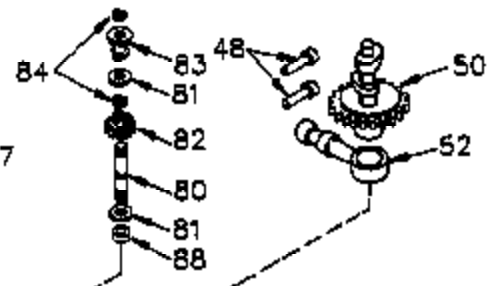

CONTINUED FROM PAGE 2

Ref #	Part Number	Qty	Description
30	35429A	1	Crankshaft
31	35327	1	Counterbalance Gear
40	35776A	1	Piston, Pin & Ring Set (Std.)
40	35777A	1	Piston, Pin & Ring Set (.010" OS)
40	35778A	1	Piston, Pin & Ring Set (.020" OS)
41	35773A	1	Piston & Pin Ass'y. (Std.) (Incl. 43)
41	35774A	1	Piston & Pin Ass'y. (.010" OS) (Incl. 43)
41	35775A	1	Piston & Pin Ass'y. (.020" OS) (Incl. 43)
42	35779	1	Ring Set (Std.)
42	35780	1	Ring Set (.010" OS)
42	35781	1	Ring Set (.020" OS)
43	35772	2	Piston Pin Retaining Ring
45	36895	1	Connecting Rod Ass'y. (Incl. 47)
47	651033	2	Connecting Rod Bolt
48	34034	2	Valve Lifter
50	35381	1	Camshaft (MCR)
51	35315A	1	Counterbalance Weight
52	31356	1	Oil Pump Ass'y.
69	35317	1	* Mounting Flange Gasket
70	35711A	1	Mounting Flange (Incl. 72, 75 & 80)
72	31927	1	Oil Drain Plug
75	35319	1	Oil Seal
80	35783	1	Governor Shaft
81	30590A	2	Washer
82	35378	1	Governor Gear Ass'y. (Incl. 81)
83	30588A	1	Governor Spool
84	29193	2	Retaining Ring
86	650833	7	Screw, 1/4-20 x 1-3/16"
88	31707A	1	Spacer (Incl. 81)
89	32589	1	Flywheel Key
123	33261	1	Intake Pipe Brace
124	651031	3	Screw, 1/4-20 x 9/16"
171	28424	1	Breather Element
178	29752	2	Nut & Lock Washer, 1/4-28
182	30088A	2	Screw, 1/4-28 x 1"
184	33263	1	* Carburetor To Intake Pipe Gasket
185	34926	1	Intake Pipe
223	650378	2	Screw, Torx T-30, 5/16-18 x 1-1/8"
224	27915A	1	Intake Pipe Gasket
234	650825	2	Nut & Lock Washer, 1/4-20
238	650834	2	Screw, 10-32 x 1-17/32"
239	33629	1	* Air Cleaner Gasket
240	35538B	1	Air Cleaner Body (Incl. 239)
245	35403	1	Air Cleaner Filter (Incl. 234)
245A	35404	1	Air Cleaner Filter
250	35961	1	Air Cleaner Cover
251	650886	2	Wing Nut, 1/4-20
292	26460	2	Fuel Line Clamp
305	35574	1	Oil Fill Tube
307	35499	1	"O" Ring
308	35437	1	Fill Tube Clip
310	35576	1	Dipstick
380	640078A	1	Carburetor (Incl. 184)
400	36452A	1	* Gasket Set (Incl. items marked PK in notes) Incl. part #'s 26756 (1), 27272A (2), 27896A (2), 27915A (1), 29673 (1), 33263 (1), 33629 (1), 34041A (1), 34327A (1), 34698A (1), 34912 (1), 34923A (1), 35262A (1), 35317 (1), 35865 (1)