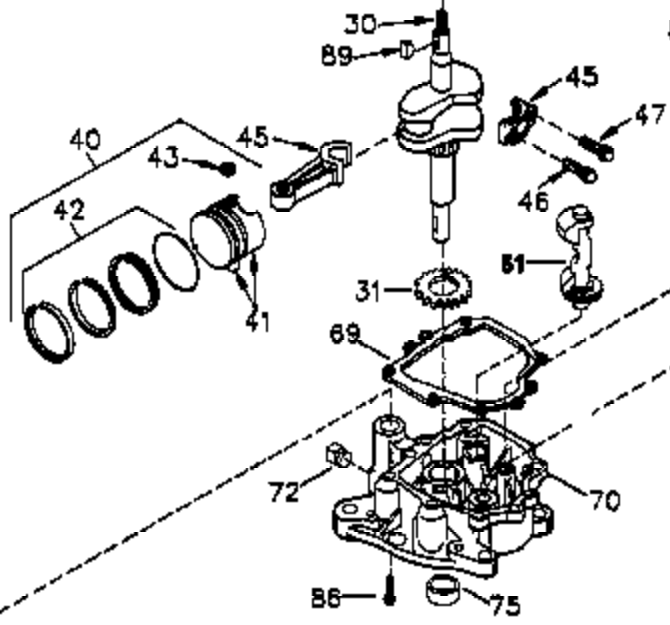

CONTINUED FROM PAGE 2

Ref #	Part Number	Qty	Description
30	35429A	1	Crankshaft
31	35327	1	Counterbalance Gear
40	35776A	1	Piston, Pin & Ring Set (Std.)
40	35777A	1	Piston, Pin & Ring Set (.010" OS)
40	35778A	1	Piston, Pin & Ring Set (.020" OS)
41	35773A	1	Piston & Pin Ass'y. (Std.) (Incl. 43)
41	35774A	1	Piston & Pin Ass'y. (.010" OS) (Incl. 43)
41	35775A	1	Piston & Pin Ass'y. (.020" OS) (Incl. 43)
42	35779	1	Ring Set (Std.)
42	35780	1	Ring Set (.010" OS)
42	35781	1	Ring Set (.020" OS)
43	35772	2	Piston Pin Retaining Ring
45	36895	1	Connecting Rod Ass'y. (Incl. 47)
47	651033	2	Connecting Rod Bolt
48	34034	2	Valve Lifter
50	35381	1	Camshaft (MCR)
51	35315A	1	Counterbalance Weight
52	31356	1	Oil Pump Ass'y.
69	35317	1	* Mounting Flange Gasket
70	35711A	1	Mounting Flange (Incl. 72, 75 & 80)
72	31927	1	Oil Drain Plug
75	35319	1	Oil Seal
80	35783	1	Governor Shaft
81	30590A	2	Washer
82	35378	1	Governor Gear Ass'y. (Incl. 81)
83	30588A	1	Governor Spool
84	29193	2	Retaining Ring
86	650833	7	Screw, 1/4-20 x 1-3/16"
88	31707A	1	Spacer (Incl. 81)
89	32589	1	Flywheel Key
123	33261	1	Intake Pipe Brace
124	651031	3	Screw, 1/4-20 x 9/16"
171	28424	1	Breather Element
178	29752	2	Nut & Lock Washer, 1/4-28
182	30088A	2	Screw, 1/4-28 x 1"
184	33263	1	* Carburetor To Intake Pipe Gasket
185	34926	1	Intake Pipe
223	650378	2	Screw, Torx T-30, 5/16-18 x 1-1/8"
224	27915A	1	Intake Pipe Gasket
234	650825	2	Nut & Lock Washer, 1/4-20
238	650834	2	Screw, 10-32 x 1-17/32"
239	33629	1	* Air Cleaner Gasket
240	35538B	1	Air Cleaner Body (Incl. 239)
245	35403	1	Air Cleaner Filter (Incl. 234)
245A	35404	1	Air Cleaner Filter
250	35961	1	Air Cleaner Cover
251	650886	2	Wing Nut, 1/4-20
292	26460	2	Fuel Line Clamp
305	35574	1	Oil Fill Tube
307	35499	1	"O" Ring
308	35437	1	Fill Tube Clip
310	35576	1	Dipstick
380	640078A	1	Carburetor (Incl. 184)
400	36452A	1	* Gasket Set (Incl. items marked PK in notes) Incl. part #'s 26756 (1), 27272A (2), 27896A (2), 27915A (1), 29673 (1), 33263 (1), 33629 (1), 34041A (1), 34327A (1), 34698A (1), 34912 (1), 34923A (1), 35262A (1), 35317 (1), 35865 (1)