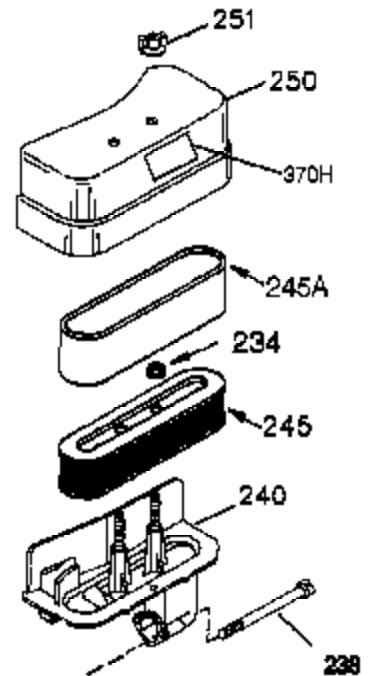

CONTINUED FROM PAGE 2

Ref #	Part Number	Qty	Description
30	35429A	1	Crankshaft
31	35327	1	Counterbalance Gear
40	35776A	1	Piston, Pin & Ring Set (Std.)
40	35777A	1	Piston, Pin & Ring Set (.010" OS)
40	35778A	1	Piston, Pin & Ring Set (.020" OS)
41	35773A	1	Piston & Pin Ass'y. (Std.) (Incl. 43)
41	35774A	1	Piston & Pin Ass'y. (.010" OS) (Incl. 43)
41	35775A	1	Piston & Pin Ass'y. (.020" OS) (Incl. 43)
42	35779	1	Ring Set (Std.)
42	35780	1	Ring Set (.010" OS)
42	35781	1	Ring Set (.020" OS)
43	35772	2	Piston Pin Retaining Ring
45	36895	1	Connecting Rod Ass'y. (Incl. 47)
47	651033	2	Connecting Rod Bolt
48	34034	2	Valve Lifter
50	35381	1	Camshaft (MCR)
51	35315A	1	Counterbalance Weight
52	31356	1	Oil Pump Ass'y.
69	35317	1	* Mounting Flange Gasket
70	35711A	1	Mounting Flange (Incl. 72, 75 & 80)
72	31927	1	Oil Drain Plug
75	35319	1	Oil Seal
80	35783	1	Governor Shaft
81	30590A	2	Washer
82	35378	1	Governor Gear Ass'y. (Incl. 81)
83	30588A	1	Governor Spool
84	29193	2	Retaining Ring
86	650833	7	Screw, 1/4-20 x 1-3/16"
88	31707A	1	Spacer (Incl. 81)
89	32589	1	Flywheel Key
123	33261	1	Intake Pipe Brace
124	651031	3	Screw, 1/4-20 x 9/16"
171	28424	1	Breather Element
178	29752	2	Nut & Lock Washer, 1/4-28
182	30088A	2	Screw, 1/4-28 x 1"
184	33263	1	* Carburetor To Intake Pipe Gasket
185	34926	1	Intake Pipe
223	650378	2	Screw, Torx T-30, 5/16-18 x 1-1/8"
224	27915A	1	Intake Pipe Gasket
234	650825	2	Nut & Lock Washer, 1/4-20
238	650834	2	Screw, 10-32 x 1-17/32"
239	33629	1	* Air Cleaner Gasket
240	35538B	1	Air Cleaner Body (Incl. 239)
245	35403	1	Air Cleaner Filter (Incl. 234)
245A	35404	1	Air Cleaner Filter
250	35961	1	Air Cleaner Cover
251	650886	2	Wing Nut, 1/4-20
292	26460	2	Fuel Line Clamp
305	35574	1	Oil Fill Tube
307	35499	1	"O" Ring
308	35437	1	Fill Tube Clip
310	35576	1	Dipstick
380	640078A	1	Carburetor (Incl. 184)
400	36452A	1	* Gasket Set (Incl. items marked PK in notes) Incl. part #'s 26756 (1), 27272A (2), 27896A (2), 27915A (1), 29673 (1), 33263 (1), 33629 (1), 34041A (1), 34327A (1), 34698A (1), 34912 (1), 34923A (1), 35262A (1), 35317 (1), 35865 (1)