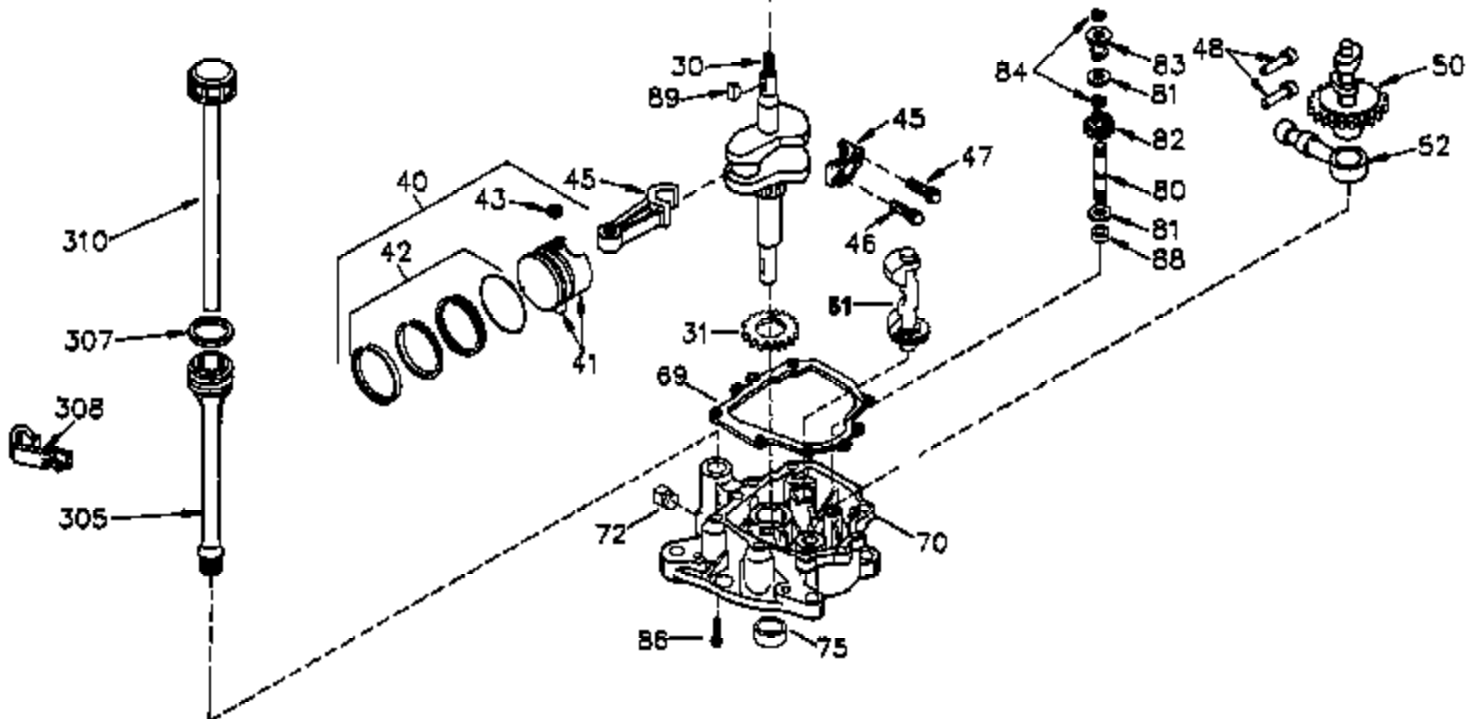

CONTINUED FROM PAGE 2

Ref #	Part Number	Qty	Description
30	35429A	1	Crankshaft
31	35327	1	Counterbalance Gear
40	35776A	1	Piston, Pin & Ring Set (Std.)
40	35777A	1	Piston, Pin & Ring Set (.010" OS)
40	35778A	1	Piston, Pin & Ring Set (.020" OS)
41	35773A	1	Piston & Pin Ass'y. (Std.) (Incl. 43)
41	35774A	1	Piston & Pin Ass'y. (.010" OS) (Incl. 43)
41	35775A	1	Piston & Pin Ass'y. (.020" OS) (Incl. 43)
42	35779	1	Ring Set (Std.)
42	35780	1	Ring Set (.010" OS)
42	35781	1	Ring Set (.020" OS)
43	35772	2	Piston Pin Retaining Ring
45	36895	1	Connecting Rod Ass'y. (Incl. 47)
47	651033	2	Connecting Rod Bolt
48	34034	2	Valve Lifter
50	35381	1	Camshaft (MCR)
51	35315A	1	Counterbalance Weight
52	31356	1	Oil Pump Ass'y.
69	35317	1	* Mounting Flange Gasket
70	35711A	1	Mounting Flange (Incl. 72, 75 & 80)
72	31927	1	Oil Drain Plug
75	35319	1	Oil Seal
80	35783	1	Governor Shaft
81	30590A	2	Washer
82	35378	1	Governor Gear Ass'y. (Incl. 81)
83	30588A	1	Governor Spool
84	29193	2	Retaining Ring
86	650833	7	Screw, 1/4-20 x 1-3/16"
88	31707A	1	Spacer (Incl. 81)
89	32589	1	Flywheel Key
123	33261	1	Intake Pipe Brace
124	651031	3	Screw, 1/4-20 x 9/16"
171	28424	1	Breather Element
178	29752	2	Nut & Lock Washer, 1/4-28
182	30088A	2	Screw, 1/4-28 x 1"
184	33263	1	* Carburetor To Intake Pipe Gasket
185	34926	1	Intake Pipe
223	650378	2	Screw, T-30, 5/16-18 x 1-3/32"
224	27915A	1	Intake Pipe Gasket
234	650825	2	Nut & Lock Washer, 1/4-20
238	650834	2	Screw, 10-32 x 1-17/32"
239	33629	1	* Air Cleaner Gasket
240	35538B	1	Air Cleaner Body (Incl. 239)
245	35403	1	Air Cleaner Filter (Incl. 234)
245A	35404	1	Air Cleaner Filter
250	35961	1	Air Cleaner Cover
251	650886	2	Wing Nut, 1/4-20
292	26460	2	Fuel Line Clamp
305	35574	1	Oil Fill Tube
307	35499	1	"O" Ring
308	35437	1	Fill Tube Clip
310	35576	1	Dipstick
380	640078A	1	Carburetor (Incl. 184)
400	36452B	1	* Gasket Set (Incl. items marked PK i n notes)
900	0		Replacement engine None.
900	0	1	Replacement short block 752312B, orde r from 71-999