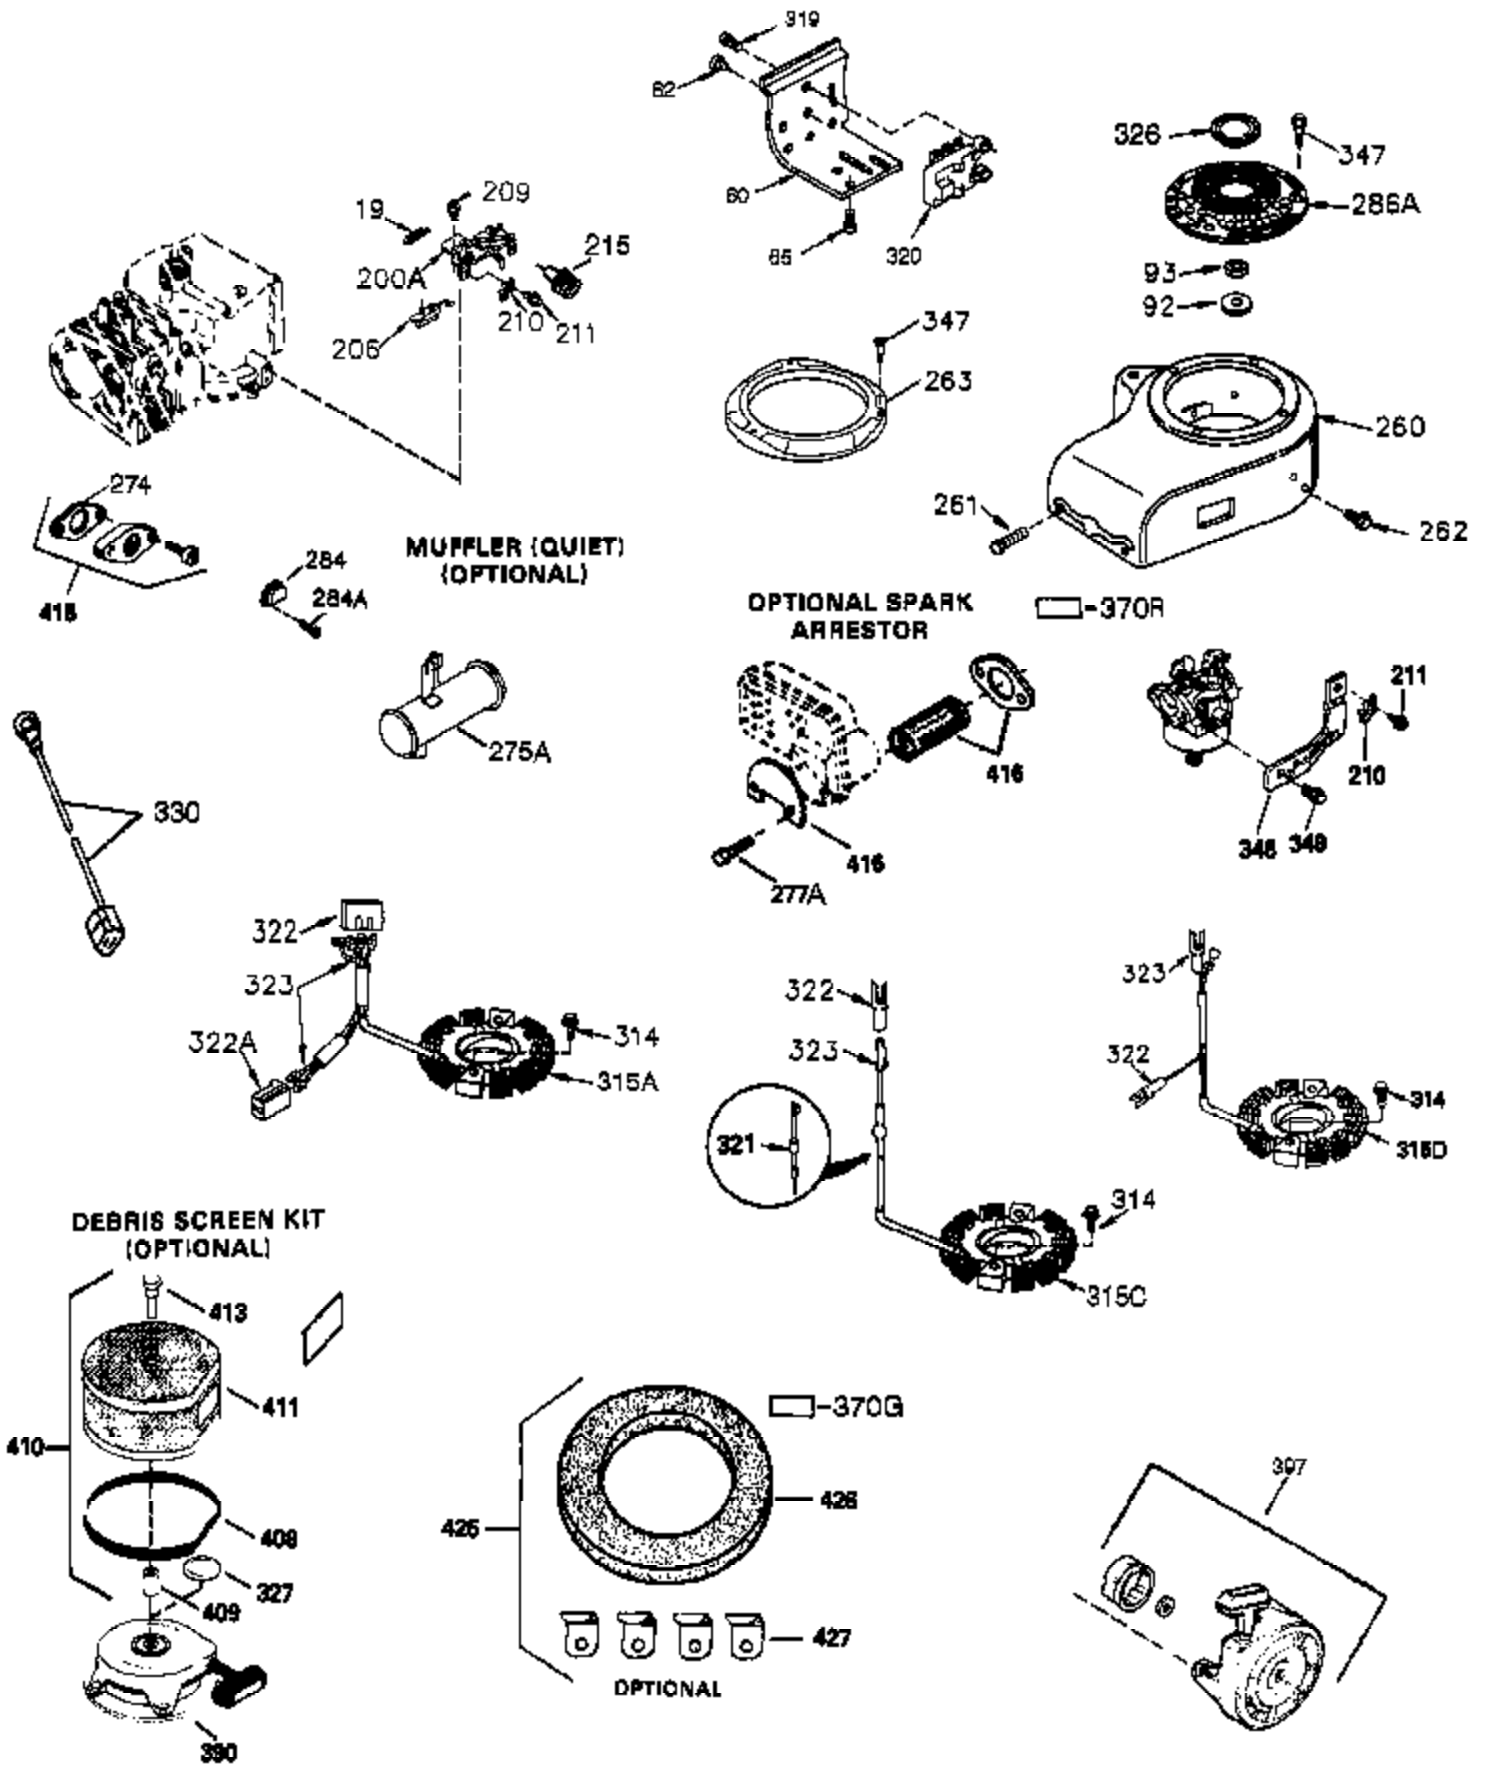

Ref #	Part Number	Qty	Description
19	36495	1	Extension Spring
60	33273A	1	Blower Housing Extension
62	650760	1	Screw, 8-32 x 3/8"
65	650128	1	Screw, 10-24 x 1/2"
92	650880	1	Lock Washer
93	650881	1	Flywheel Nut
171	28424	1	Breather Element
209	650902	2	Screw, 10-32 x 7/16"
210	27793	1	Conduit Clip
211	28942	1	Screw, 10-32 x 3/8"
260	36266	1	Blower Housing
261	650788	2	Screw, 5/16-18 x 3/4"
262	29747B	2	Screw, T-40, 5/16-24 x 21/32"
263	35963	1	Trim Ring
314	650873	2	Screw, 1/4-20 x 3/4"
321	611161	1	Diode
322	610921	1	Connector Body
323	610922	1	Terminal
326	36210	1	Screen Plug
347	650949	3	Screw, 10-24 x 9/16"
370G	35274	1	Oil Instruction Decal
416	34479A	1	Spark Arrestor Screen Kit (Optional)
417	650696	2	Screw, 5/16-18 x 2-45/64"
900	0	1	Replacement Engine 752329A, order from 71-999
900	0	1	Replacement Short Block 752312B, order from 71-999