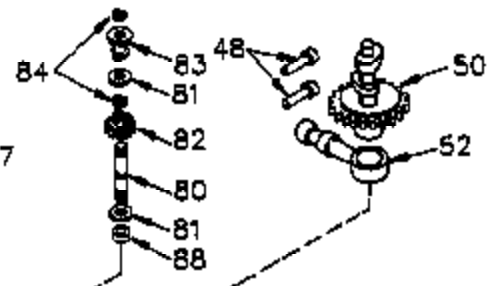

CONTINUED FROM PAGE 2

Ref #	Part Number	Qty	Description
30	35429A	1	Crankshaft
31	35327	1	Counterbalance Gear
40	35776A	1	Piston, Pin & Ring Set (Std.)
40	35777A	1	Piston, Pin & Ring Set (.010" OS)
40	35778A	1	Piston, Pin & Ring Set (.020" OS)
41	35773A	1	Piston & Pin Ass'y. (Std.) (Incl. 43)
41	35774A	1	Piston & Pin Ass'y. (.010" OS) (Incl. 43)
41	35775A	1	Piston & Pin Ass'y. (.020" OS) (Incl. 43)
42	35779	1	Ring Set (Std.)
42	35780	1	Ring Set (.010" OS)
42	35781	1	Ring Set (.020" OS)
43	35772	2	Piston Pin Retaining Ring
45	36895	1	Connecting Rod Ass'y. (Incl. 47)
47	651033	2	Connecting Rod Bolt
48	34034	2	Valve Lifter
50	35381	1	Camshaft (MCR)
51	35315A	1	Counterbalance Weight
52	31356	1	Oil Pump Ass'y.
69	35317	1	* Mounting Flange Gasket
70	35711A	1	Mounting Flange (Incl. 72, 75 & 80)
72	31927	1	Oil Drain Plug
75	35319	1	Oil Seal
80	35783	1	Governor Shaft
81	30590A	2	Washer
82	35378	1	Governor Gear Ass'y. (Incl. 81)
83	30588A	1	Governor Spool
84	29193	2	Retaining Ring
86	650833	7	Screw, 1/4-20 x 1-3/16"
88	31707A	1	Spacer (Incl. 81)
89	32589	1	Flywheel Key
123	33261	1	Intake Pipe Brace
124	651031	3	Screw, 1/4-20 x 9/16"
171	28424	1	Breather Element
178	29752	2	Nut & Lock Washer, 1/4-28
182	30088A	2	Screw, 1/4-28 x 1"
184	33263	1	* Carburetor To Intake Pipe Gasket
185	34926	1	Intake Pipe
223	650378	2	Screw, T-30, 5/16-18 x 1-3/32"
224	27915A	1	* Intake Pipe Gasket
234	650825	2	Nut & Lock Washer, 1/4-20
238	650834	2	Screw, 10-32 x 1-17/32"
239	33629	1	* Air Cleaner Gasket
240	35538B	1	Air Cleaner Body (Incl. 239)
245	35403	1	Air Cleaner Filter (Incl. 234)
245A	35404	1	Air Cleaner Filter
250	35961	1	Air Cleaner Cover
251	650886	2	Wing Nut, 1/4-20
292	26460	1	Fuel Line Clamp
305	35574	1	Oil Fill Tube
307	35499	1	"O" Ring
308	35437	1	Fill Tube Clip
310	35576	1	Dipstick
380	640091A	1	Carburetor (Incl. 184)
400	36452B	1	* Gasket Set (Incl. items marked PK in notes) Incl. part #'s 27272A (1), 27896A (2), 27915A (1), 29673 (1), 33263 (1), 33629 (1), 34698A (1), 35317 (1), 35967A (1), 36451 (1), 37342 (1)