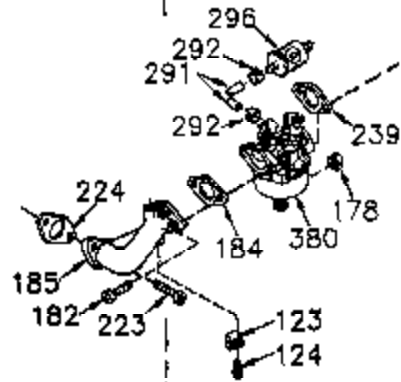

CONTINUED FROM PAGE 2

Ref #	Part Number	Qty	Description
30	35429A	1	Crankshaft
31	35327	1	Counterbalance Gear
40	35776A	1	Piston, Pin & Ring Set (Std.)
40	35777A	1	Piston, Pin & Ring Set (.010" OS)
40	35778A	1	Piston, Pin & Ring Set (.020" OS)
41	35773A	1	Piston & Pin Ass'y. (Std.) (Incl. 43)
41	35774A	1	Piston & Pin Ass'y. (.010" OS) (Incl. 43)
41	35775A	1	Piston & Pin Ass'y. (.020" OS) (Incl. 43)
42	35779	1	Ring Set (Std.)
42	35780	1	Ring Set (.010" OS)
42	35781	1	Ring Set (.020" OS)
43	35772	2	Piston Pin Retaining Ring
45	36895	1	Connecting Rod Ass'y. (Incl. 47)
47	651033	2	Connecting Rod Bolt
48	34034	2	Valve Lifter
50	35381	1	Camshaft (MCR)
51	35315A	1	Counterbalance Weight
52	31356	1	Oil Pump Ass'y.
69	35317	1	* Mounting Flange Gasket
70	35711A	1	Mounting Flange (Incl. 72, 75 & 80)
72	31927	1	Oil Drain Plug
75	35319	1	Oil Seal
80	35783	1	Governor Shaft
81	30590A	2	Washer
82	35378	1	Governor Gear Ass'y. (Incl. 81)
83	30588A	1	Governor Spool
84	29193	2	Retaining Ring
86	650833	7	Screw, 1/4-20 x 1-3/16"
88	31707A	1	Spacer (Incl. 81)
89	32589	1	Flywheel Key
123	33261	1	Intake Pipe Brace
124	651031	3	Screw, 1/4-20 x 9/16"
171	28424	1	Breather Element
178	29752	2	Nut & Lock Washer, 1/4-28
182	30088A	2	Screw, 1/4-28 x 1"
184	33263	1	* Carburetor To Intake Pipe Gasket
185	34926	1	Intake Pipe
223	650378	2	Screw, T-30, 5/16-18 x 1-3/32"
224	27915A	1	* Intake Pipe Gasket
234	650825	2	Nut & Lock Washer, 1/4-20
238	650834	2	Screw, 10-32 x 1-17/32"
239	33629	1	* Air Cleaner Gasket
240	35538B	1	Air Cleaner Body (Incl. 239)
245	35403	1	Air Cleaner Filter (Incl. 234)
245A	35404	1	Air Cleaner Filter
250	35961	1	Air Cleaner Cover
251	650886	2	Wing Nut, 1/4-20
292	26460	1	Fuel Line Clamp
305	35574	1	Oil Fill Tube
307	35499	1	"O" Ring
308	35437	1	Fill Tube Clip
310	35576	1	Dipstick
380	640091A	1	Carburetor (Incl. 184)
400	36452B	1	* Gasket Set (Incl. items marked PK in notes) Incl. part #'s 27272A (1), 27896A (2), 27915A (1), 29673 (1), 33263 (1), 33629 (1), 34698A (1), 35317 (1), 35967A (1), 36451 (1), 37342 (1)