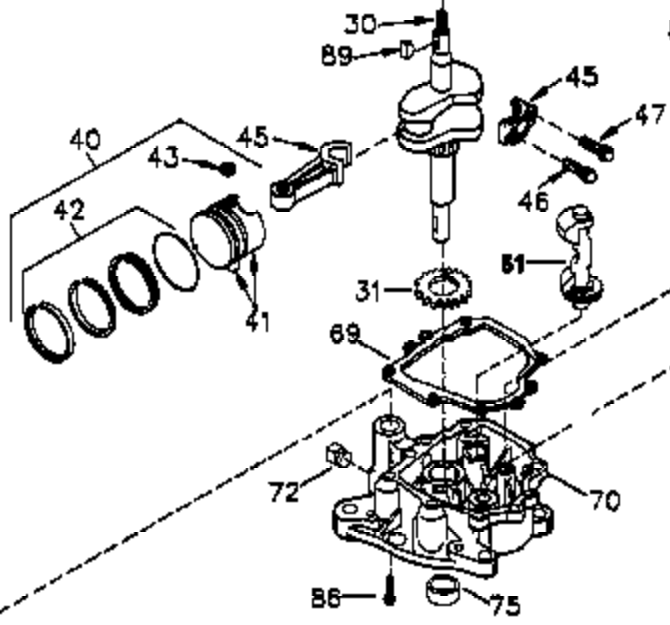

CONTINUED FROM PAGE 2

Ref #	Part Number	Qty	Description
30	35429A	1	Crankshaft
31	35327	1	Counterbalance Gear
40	35776A	1	Piston, Pin & Ring Set (Std.)
40	35777A	1	Piston, Pin & Ring Set (.010" OS)
40	35778A	1	Piston, Pin & Ring Set (.020" OS)
41	35773A	1	Piston & Pin Ass'y. (Std.) (Incl. 43)
41	35774A	1	Piston & Pin Ass'y. (.010" OS) (Incl. 43)
41	35775A	1	Piston & Pin Ass'y. (.020" OS) (Incl. 43)
42	35779	1	Ring Set (Std.)
42	35780	1	Ring Set (.010" OS)
42	35781	1	Ring Set (.020" OS)
43	35772	2	Piston Pin Retaining Ring
45	36895	1	Connecting Rod Ass'y. (Incl. 47)
47	651033	2	Connecting Rod Bolt
48	34034	2	Valve Lifter
50	35381	1	Camshaft (MCR)
51	35315A	1	Counterbalance Weight
52	31356	1	Oil Pump Ass'y.
69	35317	1	* Mounting Flange Gasket
70	35711A	1	Mounting Flange (Incl. 72, 75 & 80)
72	31927	1	Oil Drain Plug
75	35319	1	Oil Seal
80	35783	1	Governor Shaft
81	30590A	2	Washer
82	35378	1	Governor Gear Ass'y. (Incl. 81)
83	30588A	1	Governor Spool
84	29193	2	Retaining Ring
86	650833	7	Screw, 1/4-20 x 1-3/16"
88	31707A	1	Spacer (Incl. 81)
89	32589	1	Flywheel Key
123	33261	1	Intake Pipe Brace
124	651031	3	Screw, 1/4-20 x 9/16"
171	28424	1	Breather Element
178	29752	2	Nut & Lock Washer, 1/4-28
182	30088A	2	Screw, 1/4-28 x 1"
184	33263	1	* Carburetor To Intake Pipe Gasket
185	34926	1	Intake Pipe
223	650378	2	Screw, T-30, 5/16-18 x 1-3/32"
224	27915A	1	* Intake Pipe Gasket
234	650825	2	Nut & Lock Washer, 1/4-20
238	650834	2	Screw, 10-32 x 1-17/32"
239	33629	1	* Air Cleaner Gasket
240	35538B	1	Air Cleaner Body (Incl. 239)
245	35403	1	Air Cleaner Filter (Incl. 234)
245A	35404	1	Air Cleaner Filter
250	35961	1	Air Cleaner Cover
251	650886	2	Wing Nut, 1/4-20
292	26460	1	Fuel Line Clamp
305	35574	1	Oil Fill Tube
307	35499	1	"O" Ring
308	35437	1	Fill Tube Clip
310	35576	1	Dipstick
380	640091A	1	Carburetor (Incl. 184)
400	36452B	1	* Gasket Set (Incl. items marked PK in notes) Incl. part #'s 27272A (1), 27896A (2), 27915A (1), 29673 (1), 33263 (1), 33629 (1), 34698A (1), 35317 (1), 35967A (1), 36451 (1), 37342 (1)