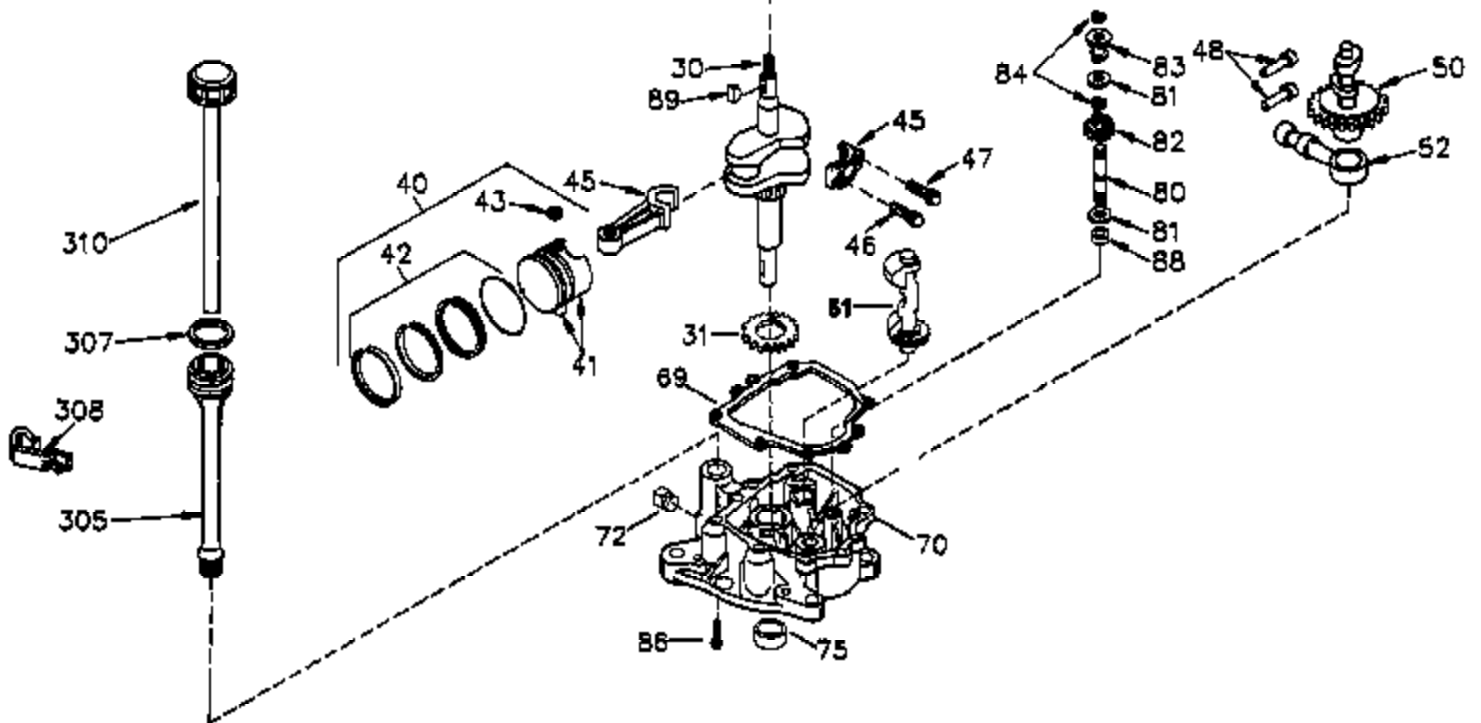

CONTINUED FROM PAGE 2

Ref #	Part Number	Qty	Description
30	35429A	1	Crankshaft
31	35327	1	Counterbalance Gear
40	35776A	1	Piston, Pin & Ring Set (Std.)
40	35777A	1	Piston, Pin & Ring Set (.010" OS)
40	35778A	1	Piston, Pin & Ring Set (.020" OS)
41	35773A	1	Piston & Pin Ass'y. (Std.) (Incl. 43)
41	35774A	1	Piston & Pin Ass'y. (.010" OS) (Incl. 43)
41	35775A	1	Piston & Pin Ass'y. (.020" OS) (Incl. 43)
42	35779	1	Ring Set (Std.)
42	35780	1	Ring Set (.010" OS)
42	35781	1	Ring Set (.020" OS)
43	35772	2	Piston Pin Retaining Ring
45	36895	1	Connecting Rod Ass'y. (Incl. 47)
47	651033	2	Connecting Rod Bolt
48	34034	2	Valve Lifter
50	35381	1	Camshaft (MCR)
51	35315A	1	Counterbalance Weight
52	31356	1	Oil Pump Ass'y.
69	35317	1	* Mounting Flange Gasket
70	35711A	1	Mounting Flange (Incl. 72, 75 & 80)
72	31927	1	Oil Drain Plug
75	35319	1	Oil Seal
80	35783	1	Governor Shaft
81	30590A	2	Washer
82	35378	1	Governor Gear Ass'y. (Incl. 81)
83	30588A	1	Governor Spool
84	29193	2	Retaining Ring
86	650833	7	Screw, 1/4-20 x 1-3/16"
88	31707A	1	Spacer (Incl. 81)
89	32589	1	Flywheel Key
123	33261	1	Intake Pipe Brace
124	651031	3	Screw, 1/4-20 x 9/16"
171	28424	1	Breather Element
178	29752	2	Nut & Lock Washer, 1/4-28
182	30088A	2	Screw, 1/4-28 x 1"
184	33263	1	* Carburetor To Intake Pipe Gasket
185	34926	1	Intake Pipe
223	650378	2	Screw, T-30, 5/16-18 x 1-3/32"
224	27915A	1	* Intake Pipe Gasket
234	650825	2	Nut & Lock Washer, 1/4-20
238	650834	2	Screw, 10-32 x 1-17/32"
239	33629	1	* Air Cleaner Gasket
240	35538B	1	Air Cleaner Body (Incl. 239)
245	35403	1	Air Cleaner Filter (Incl. 234)
245A	35404	1	Air Cleaner Filter
250	35961	1	Air Cleaner Cover
251	650886	2	Wing Nut, 1/4-20
292	26460	2	Fuel Line Clamp
305	35574	1	Oil Fill Tube
307	35499	1	"O" Ring
308	35437	1	Fill Tube Clip
310	35576	1	Dipstick
380	640091A	1	Carburetor (Incl. 184)
400	36452B	1	* Gasket Set (Incl. items marked PK i n notes)
417	650696	2	Screw, 5/16-18 x 2-45/64"
900	0	1	Replacement Engine 752329B, order from 71-999
900	0	1	Replacement Short Block 752312B, order from 71-999