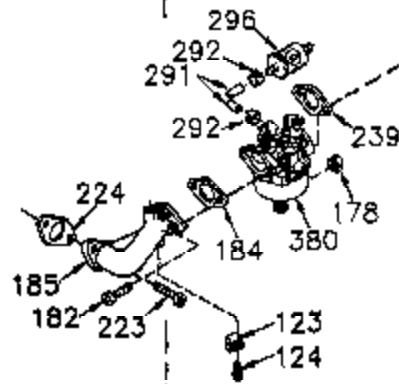

CONTINUED FROM PAGE 2

Ref #	Part Number	Qty	Description
30	35429A	1	Crankshaft
31	35327	1	Counterbalance Gear
40	35776A	1	Piston, Pin & Ring Set (Std.)
40	35777A	1	Piston, Pin & Ring Set (.010" OS)
40	35778A	1	Piston, Pin & Ring Set (.020" OS)
41	35773A	1	Piston & Pin Ass'y. (Std.) (Incl. 43)
41	35774A	1	Piston & Pin Ass'y. (.010" OS) (Incl. 43)
41	35775A	1	Piston & Pin Ass'y. (.020" OS) (Incl. 43)
42	35779	1	Ring Set (Std.)
42	35780	1	Ring Set (.010" OS)
42	35781	1	Ring Set (.020" OS)
43	35772	2	Piston Pin Retaining Ring
45	36895	1	Connecting Rod Ass'y. (Incl. 47)
47	651033	2	Connecting Rod Bolt
48	34034	2	Valve Lifter
50	35381	1	Camshaft (MCR)
51	35315A	1	Counterbalance Weight
52	31356	1	Oil Pump Ass'y.
69	35317	1	* Mounting Flange Gasket
70	35711A	1	Mounting Flange (Incl. 72, 75 & 80)
72	31927	1	Oil Drain Plug
75	35319	1	Oil Seal
80	35783	1	Governor Shaft
81	30590A	2	Washer
82	35378	1	Governor Gear Ass'y. (Incl. 81)
83	30588A	1	Governor Spool
84	29193	2	Retaining Ring
86	650833	7	Screw, 1/4-20 x 1-3/16"
88	31707A	1	Spacer (Incl. 81)
89	32589	1	Flywheel Key
123	33261	1	Intake Pipe Brace
124	651031	3	Screw, 1/4-20 x 9/16"
171	28424	1	Breather Element
178	29752	2	Nut & Lock Washer, 1/4-28
182	30088A	2	Screw, 1/4-28 x 1"
184	33263	1	* Carburetor To Intake Pipe Gasket
185	34926	1	Intake Pipe
223	650378	2	Screw, T-30, 5/16-18 x 1-3/32"
224	27915A	1	* Intake Pipe Gasket
234	650825	2	Nut & Lock Washer, 1/4-20
238	650834	2	Screw, 10-32 x 1-17/32"
239	33629	1	* Air Cleaner Gasket
240	35538B	1	Air Cleaner Body (Incl. 239)
245	35403	1	Air Cleaner Filter (Incl. 234)
245A	35404	1	Air Cleaner Filter
250	35961	1	Air Cleaner Cover
251	650886	2	Wing Nut, 1/4-20
292	26460	2	Fuel Line Clamp
305	35574	1	Oil Fill Tube
307	35499	1	"O" Ring
308	35437	1	Fill Tube Clip
310	35576	1	Dipstick
380	640091A	1	Carburetor (Incl. 184)
400	36452B	1	* Gasket Set (Incl. items marked PK i n notes)
417	650696	2	Screw, 5/16-18 x 2-45/64"
900	0	1	Replacement Engine 752329B, order from 71-999
900	0	1	Replacement Short Block 752312B, order from 71-999