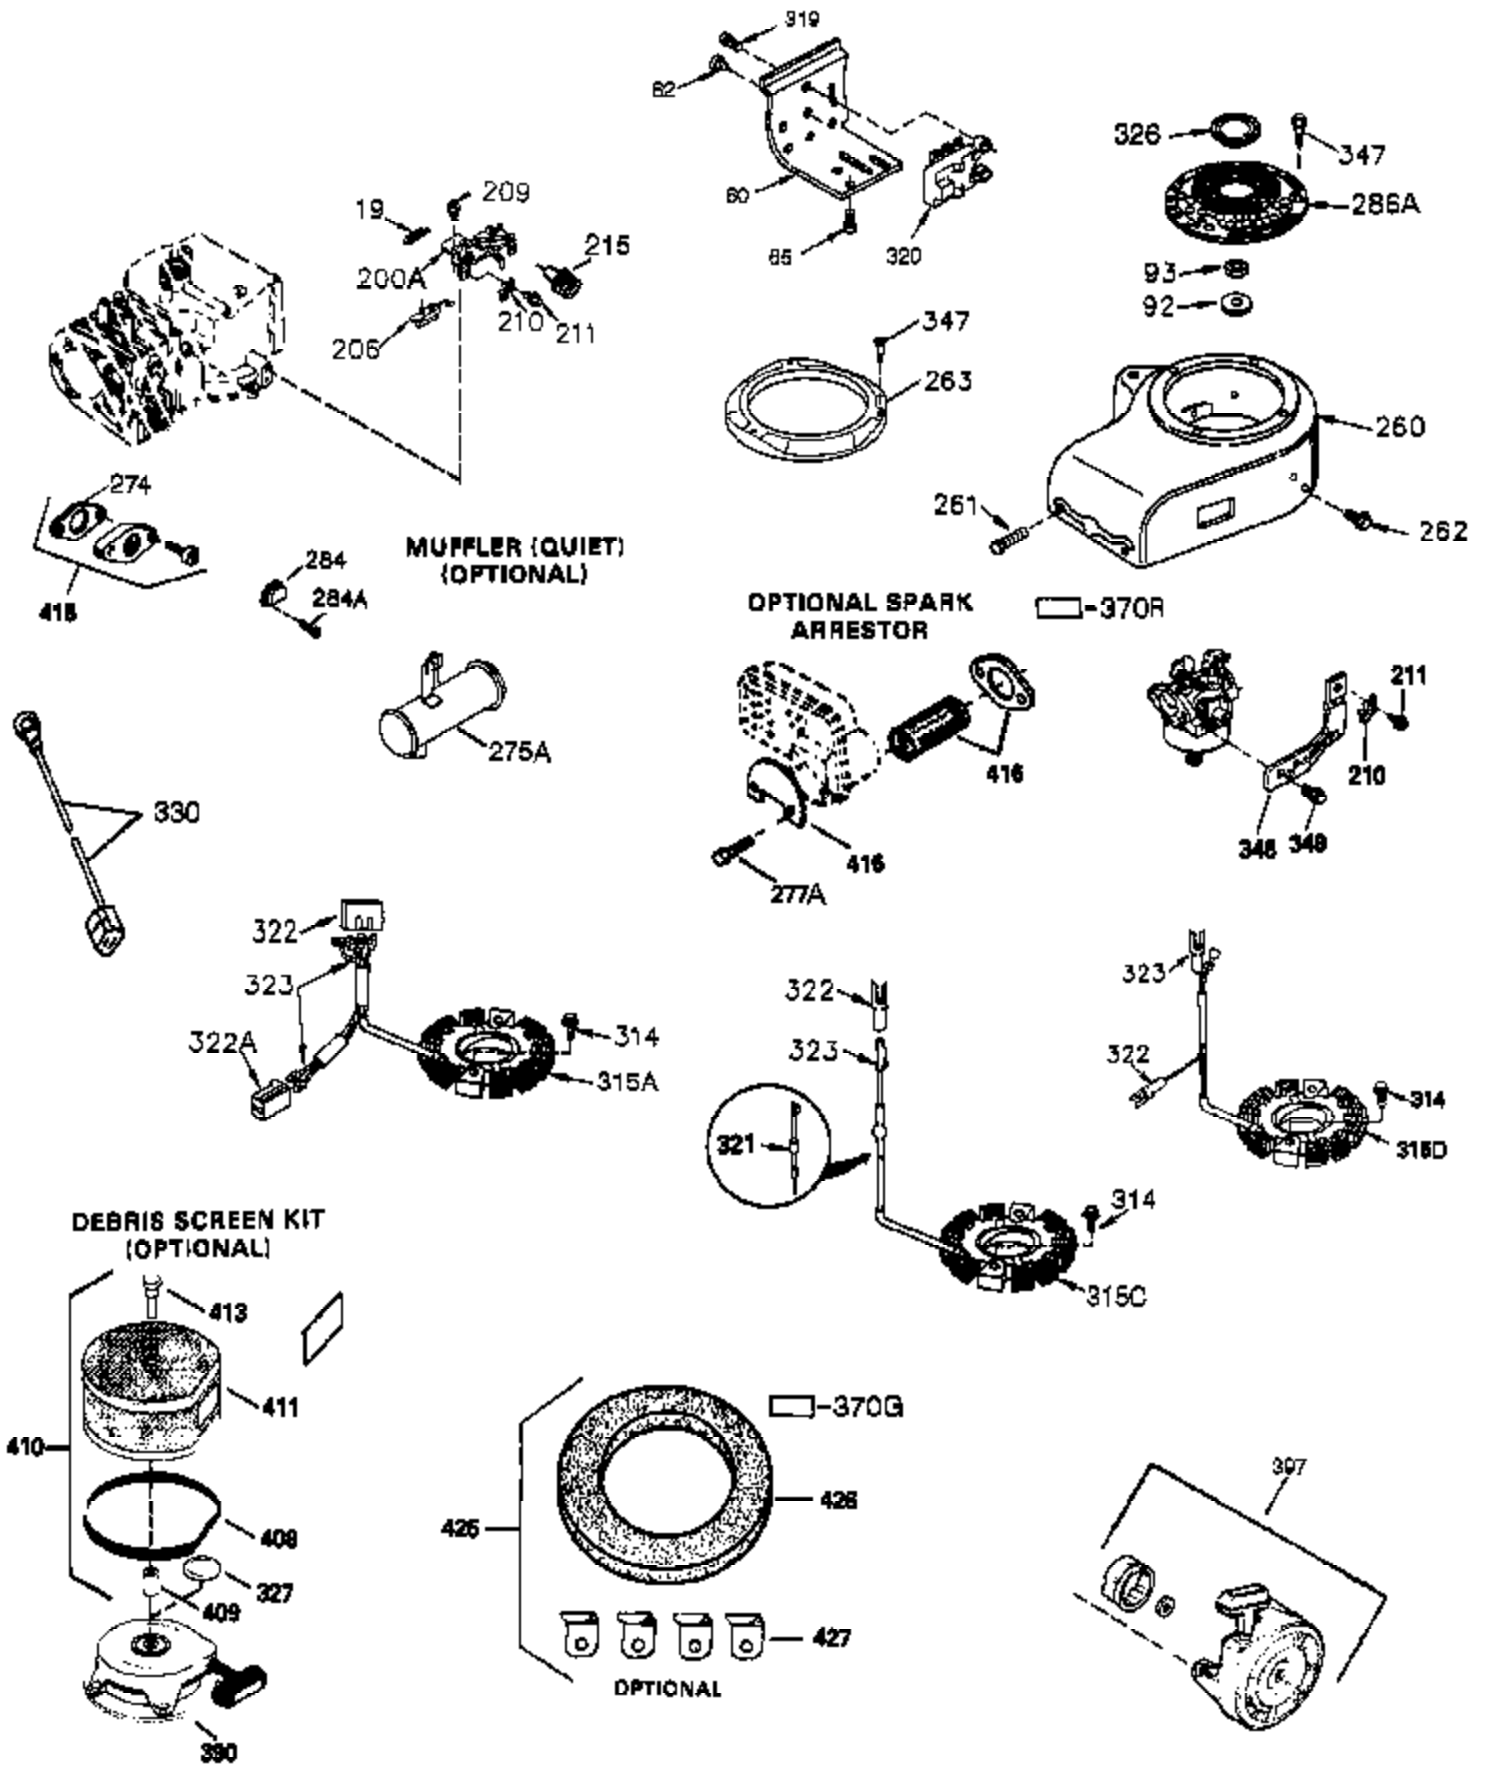

Ref #	Part Number	Qty	Description
19	36495	1	Extension Spring
60	33273A	1	Blower Housing Extension
62	650760	1	Screw, 8-32 x 3/8"
65	650128	1	Screw, 10-24 x 1/2"
92	650880	1	Lock Washer
93	650881	1	Flywheel Nut
171	28424	1	Breather Element
209	651081	2	Screw, 10-32 x 15/32"
210	27793	1	Conduit Clip
211	28942	1	Screw, 10-32 x 3/8"
260	36266	1	Blower Housing
261	650788	2	Screw, 5/16-18 x 3/4"
262	651084	2	Screw, 5/16-18 x 9/16"
263	35963	1	Trim Ring
314	650873	2	Screw, 1/4-20 x 3/4"
321	611161	1	Diode
322	610921	1	Connector Body
323	610922	1	Terminal
326	36210	1	Screen Plug
347	650949	3	Screw, 10-24 x 9/16"
370G	35274	1	Oil Instruction Decal
416	34479A	1	Spark Arrestor Screen Kit (Optional)
417	650696	2	Screw, 5/16-18 x 2-45/64"
900	752329C	1	Replacement Engine, order from 71-999
900	752312B	1	Rep. Short Block, order from 71-999