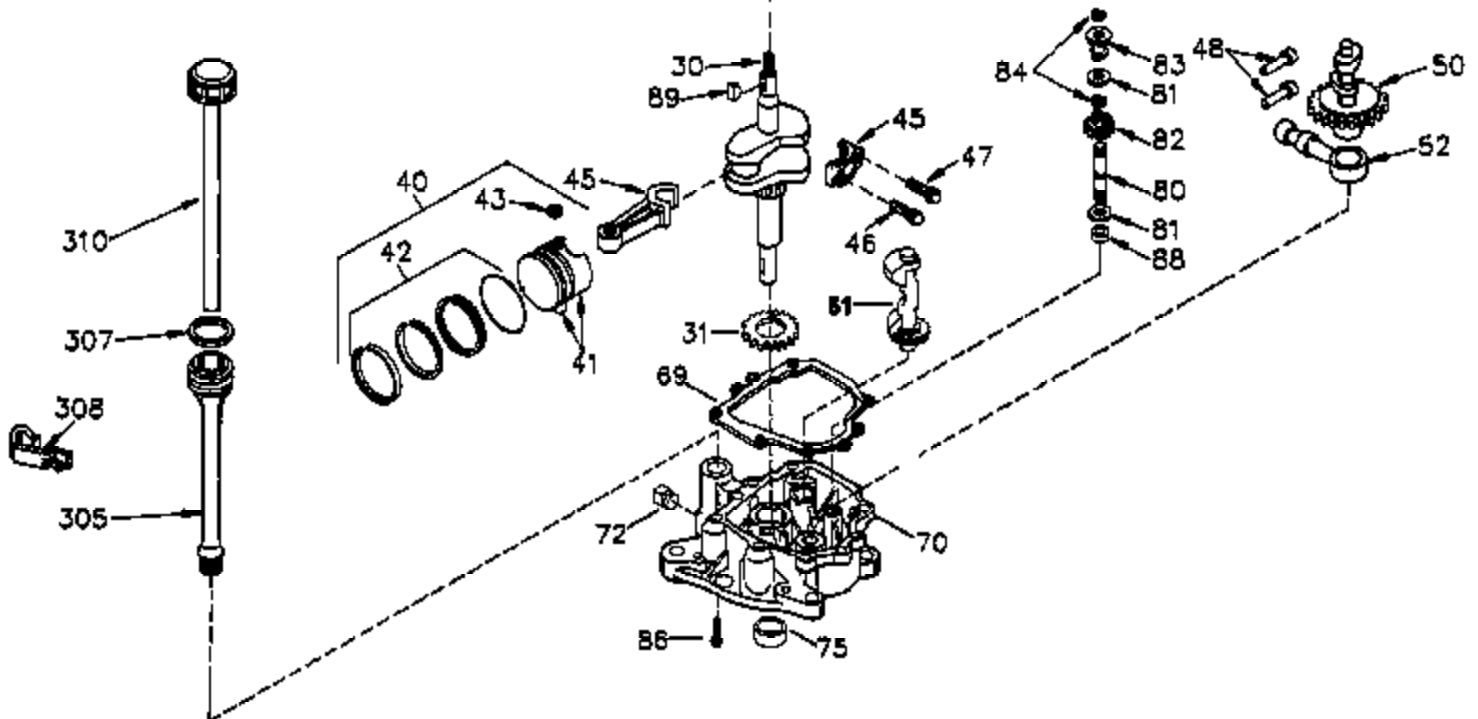

CONTINUED FROM PAGE 2

Ref #	Part Number	Qty	Description
30	35429A	1	Crankshaft
31	35327	1	Counterbalance Gear
40	35776A	1	Piston, Pin & Ring Set (Std.)
40	35777A	1	Piston, Pin & Ring Set (.010" OS)
40	35778A	1	Piston, Pin & Ring Set (.020" OS)
41	35773A	1	Piston & Pin Ass'y. (Std.) (Incl. 43)
41	35774A	1	Piston & Pin Ass'y. (.010" OS) (Incl. 43)
41	35775A	1	Piston & Pin Ass'y. (.020" OS) (Incl. 43)
42	35779	1	Ring Set (Std.)
42	35780	1	Ring Set (.010" OS)
42	35781	1	Ring Set (.020" OS)
43	35772	2	Piston Pin Retaining Ring
45	36895	1	Connecting Rod Ass'y. (Incl. 47)
47	651033	2	Connecting Rod Bolt
48	34034	2	Valve Lifter
50	35381	1	Camshaft (MCR)
51	35315A	1	Counterbalance Weight
52	31356	1	Oil Pump Ass'y.
69	35317	1	* Mounting Flange Gasket
70	35711A	1	Mounting Flange (Incl. 72, 75 & 80)
72	31927	1	Oil Drain Plug
75	35319	1	Oil Seal
80	35783	1	Governor Shaft
81	30590A	2	Washer
82	35378	1	Governor Gear Ass'y. (Incl. 81)
83	30588A	1	Governor Spool
84	29193	2	Retaining Ring
86	650833	7	Screw, 1/4-20 x 1-3/16"
88	31707A	1	Spacer (Incl. 81)
89	32589	1	Flywheel Key
123	33261	1	Intake Pipe Brace
124	651031	3	Screw, 1/4-20 x 9/16"
171	28424	1	Breather Element
178	29752	2	Nut & Lock Washer, 1/4-28
182	30088A	2	Screw, 1/4-28 x 1"
184	33263	1	* Carburetor To Intake Pipe Gasket
185	34926	1	Intake Pipe
223	650378	2	Screw, T-30, 5/16-18 x 1-3/32"
224	27915A	1	* Intake Pipe Gasket
234	650825	2	Nut & Lock Washer, 1/4-20
238	650834	2	Screw, 10-32 x 1-17/32"
239	33629	1	* Air Cleaner Gasket
240	35538B	1	Air Cleaner Body (Incl. 239)
245	35403	1	Air Cleaner Filter (Incl. 234)
245A	35404	1	Air Cleaner Filter
250	35961	1	Air Cleaner Cover
251	650886	2	Wing Nut, 1/4-20
292	26460	2	Fuel Line Clamp
305	35574	1	Oil Fill Tube
307	35499	1	"O" Ring
308	35437	1	Fill Tube Clip
310	35576	1	Dipstick
380	640091A	1	Carburetor (Incl. 184)
400	36452B	1	* Gasket Set (Incl. items marked PK i n notes)
417	650696	2	Screw, 5/16-18 x 2-45/64"
900	752329C	1	Replacement Engine, order from 71-999
900	752312B	1	Rep. Short Block, order from 71-999